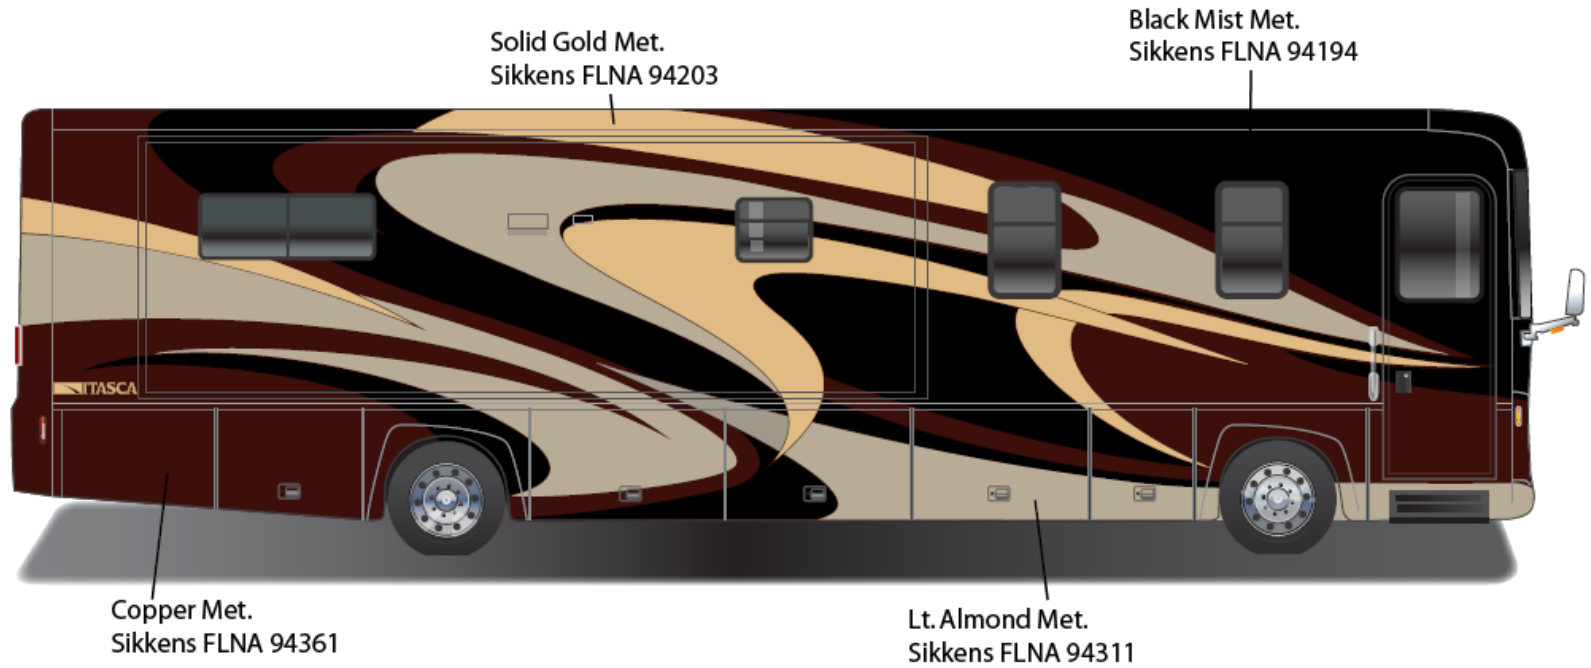

MERIDIAN w/FULL BODY PAINT PACKAGE 92A – *Painted by CDI*

**2013 Meridian
Copper Ridge
92A**