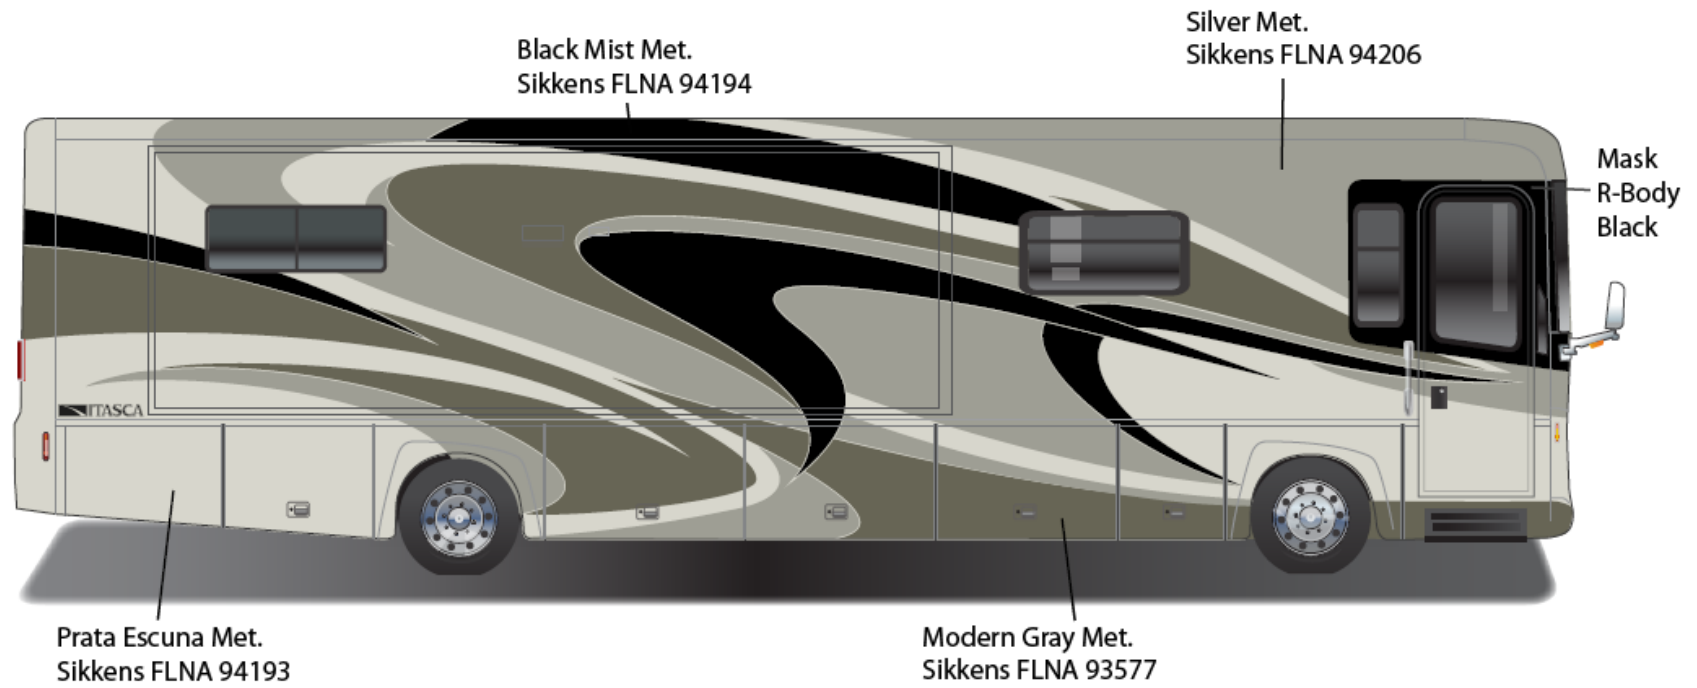

MERIDIAN w/FULL BODY PAINT PACKAGE 27A – *Painted by CDI*

**2013 Meridian
Modern Gray
27A**