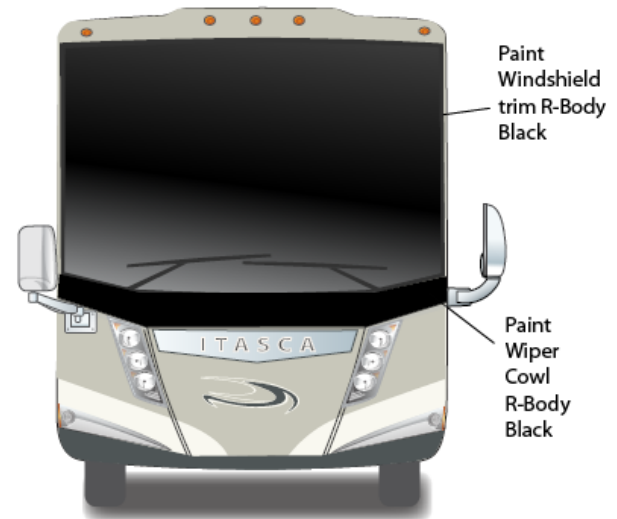

**2013 Ellipse
Sage
24H**