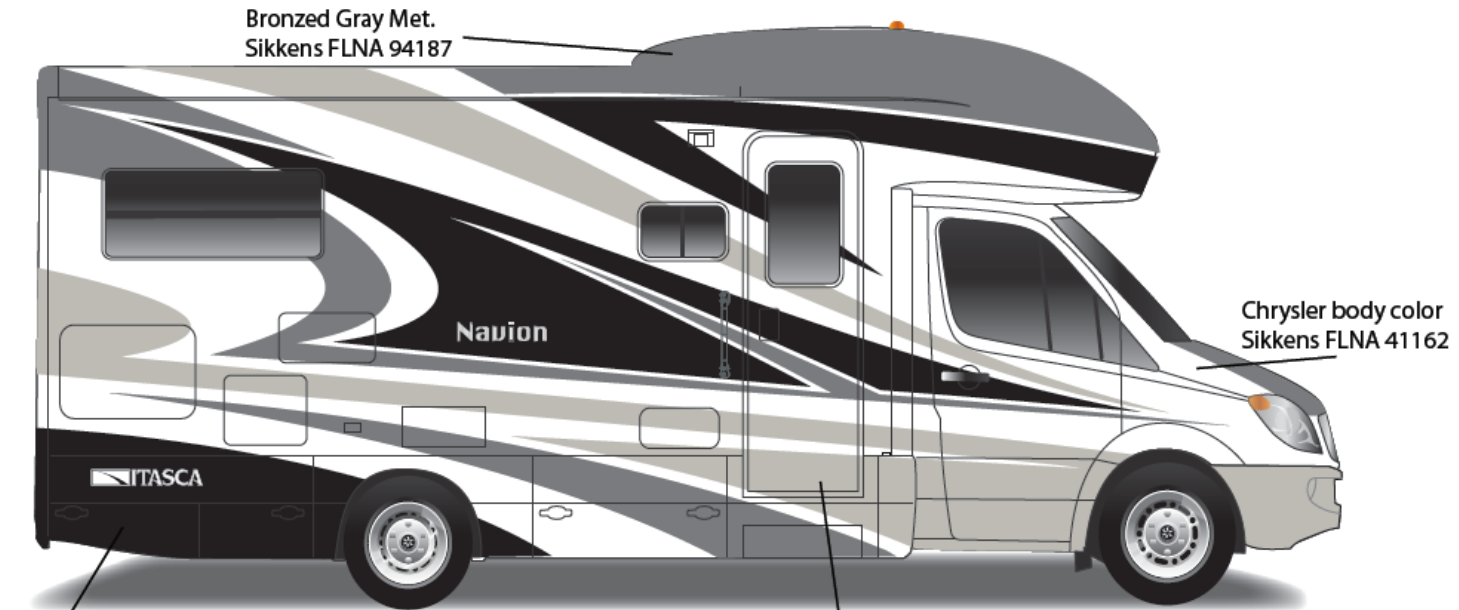

NAVION w/FULL BODY PAINT PACKAGE 24C – *Painted by CDI*