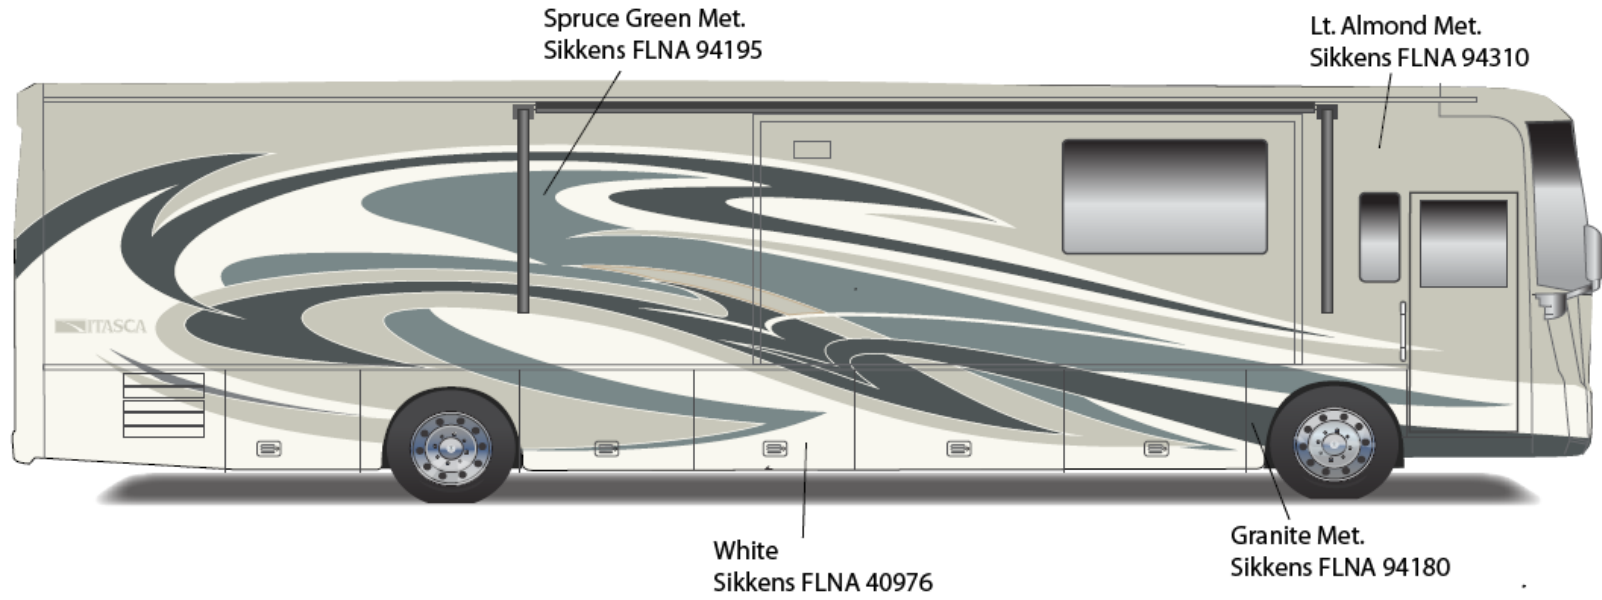

ELLIPSE w/FULL BODY PAINT PACKAGE 24H – *Painted by CDI*