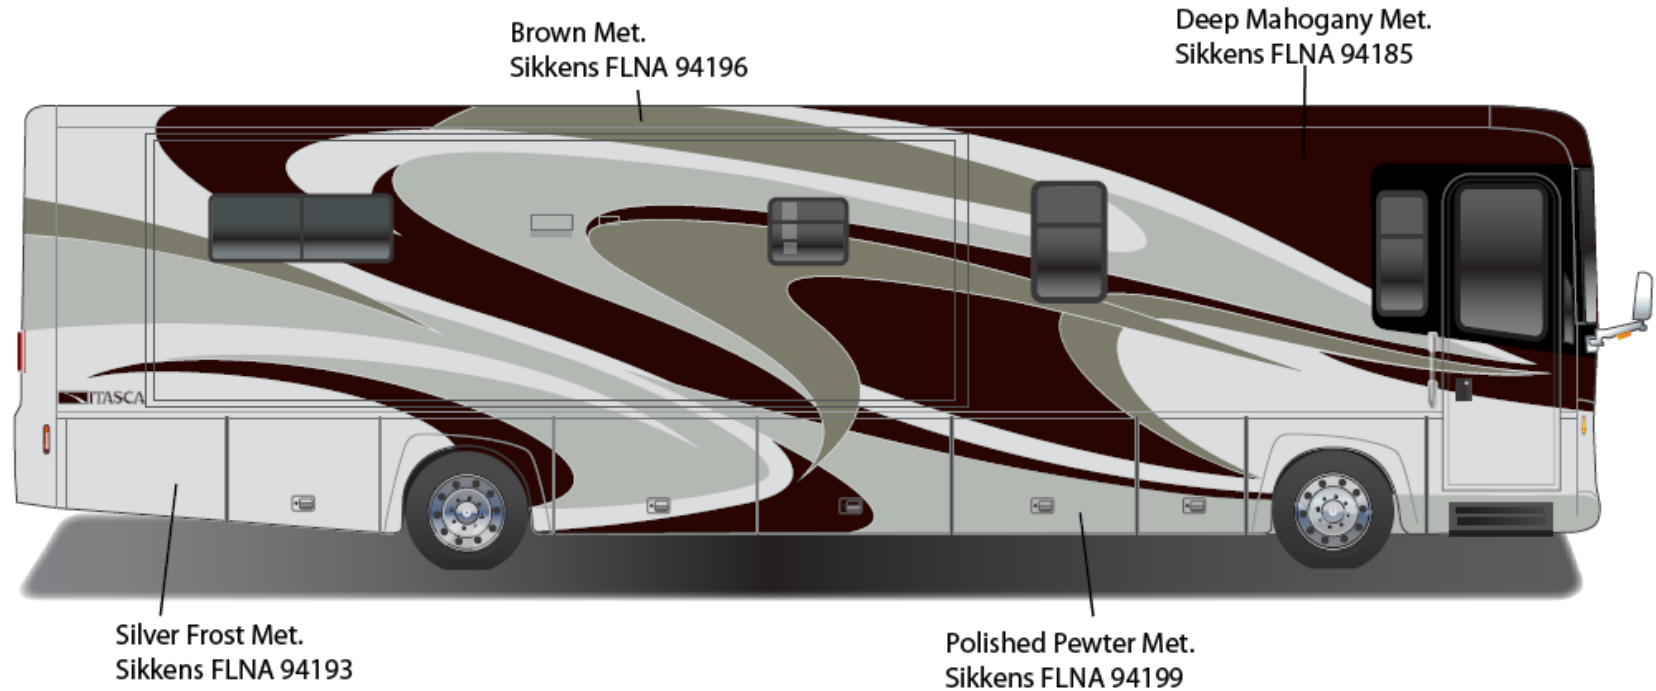

MERIDIAN w/FULL BODY PAINT PACKAGE 24C – *Painted by CDI*

**2013 Meridian
Deep Mahogany
24C**