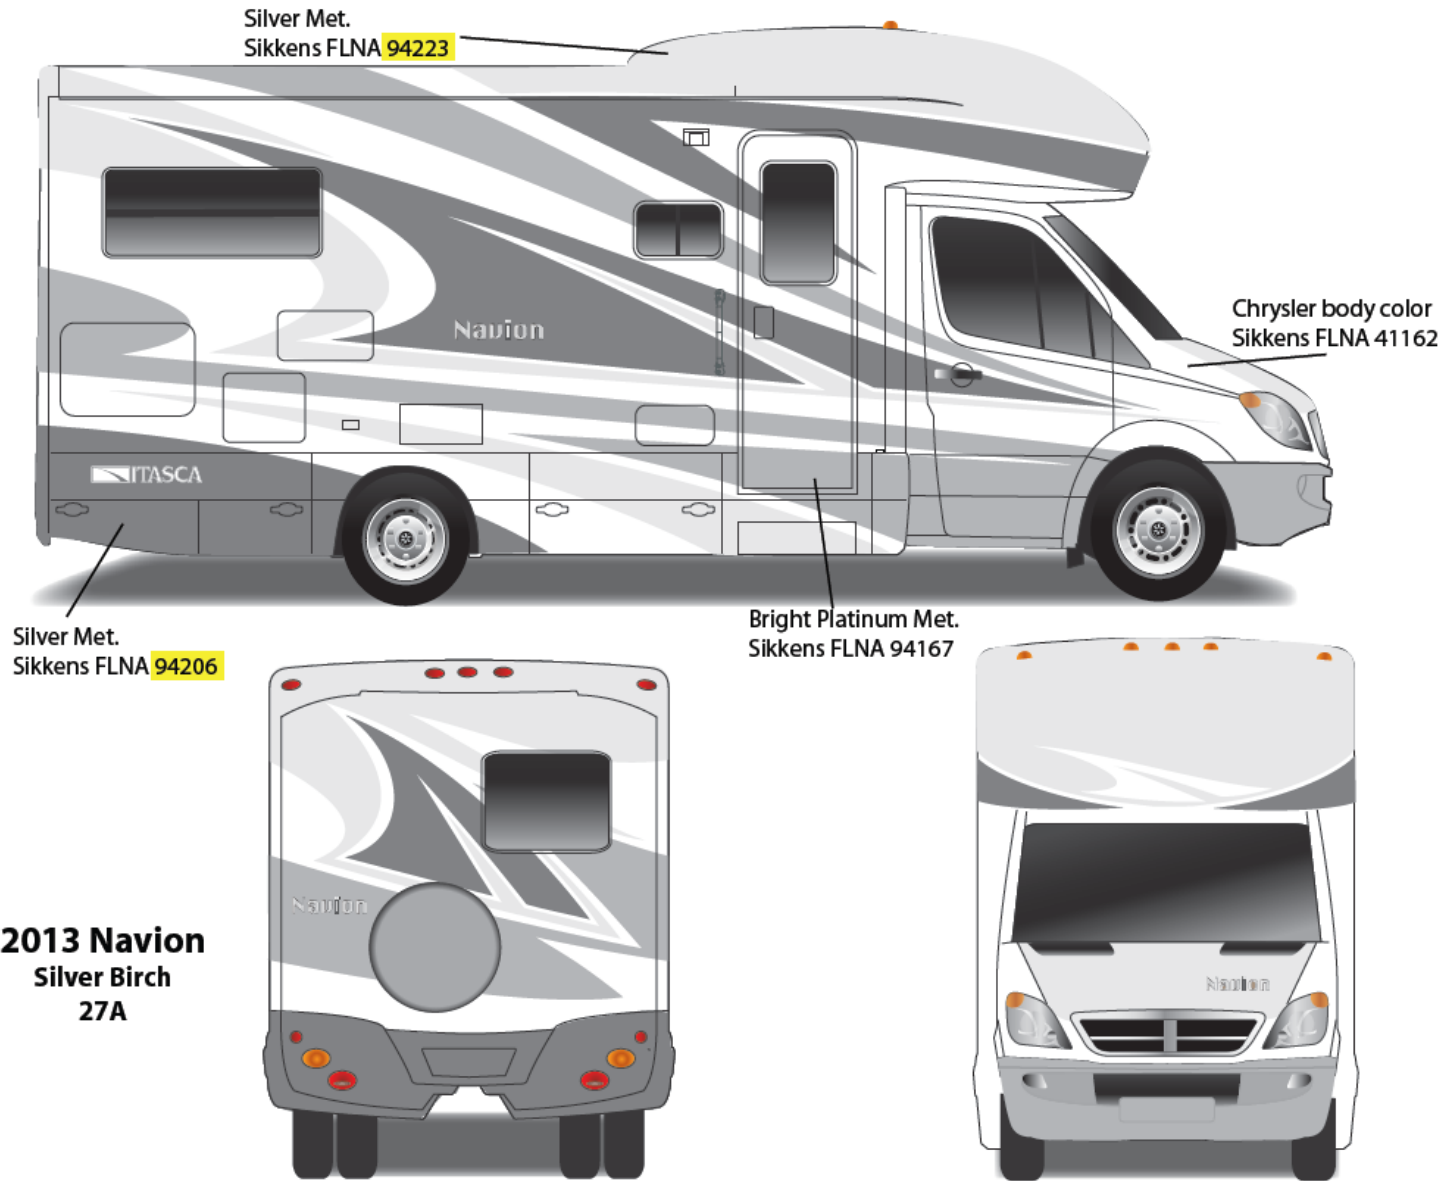

NAVION w/FULL BODY PAINT PACKAGE 27A – *Painted by CDI*