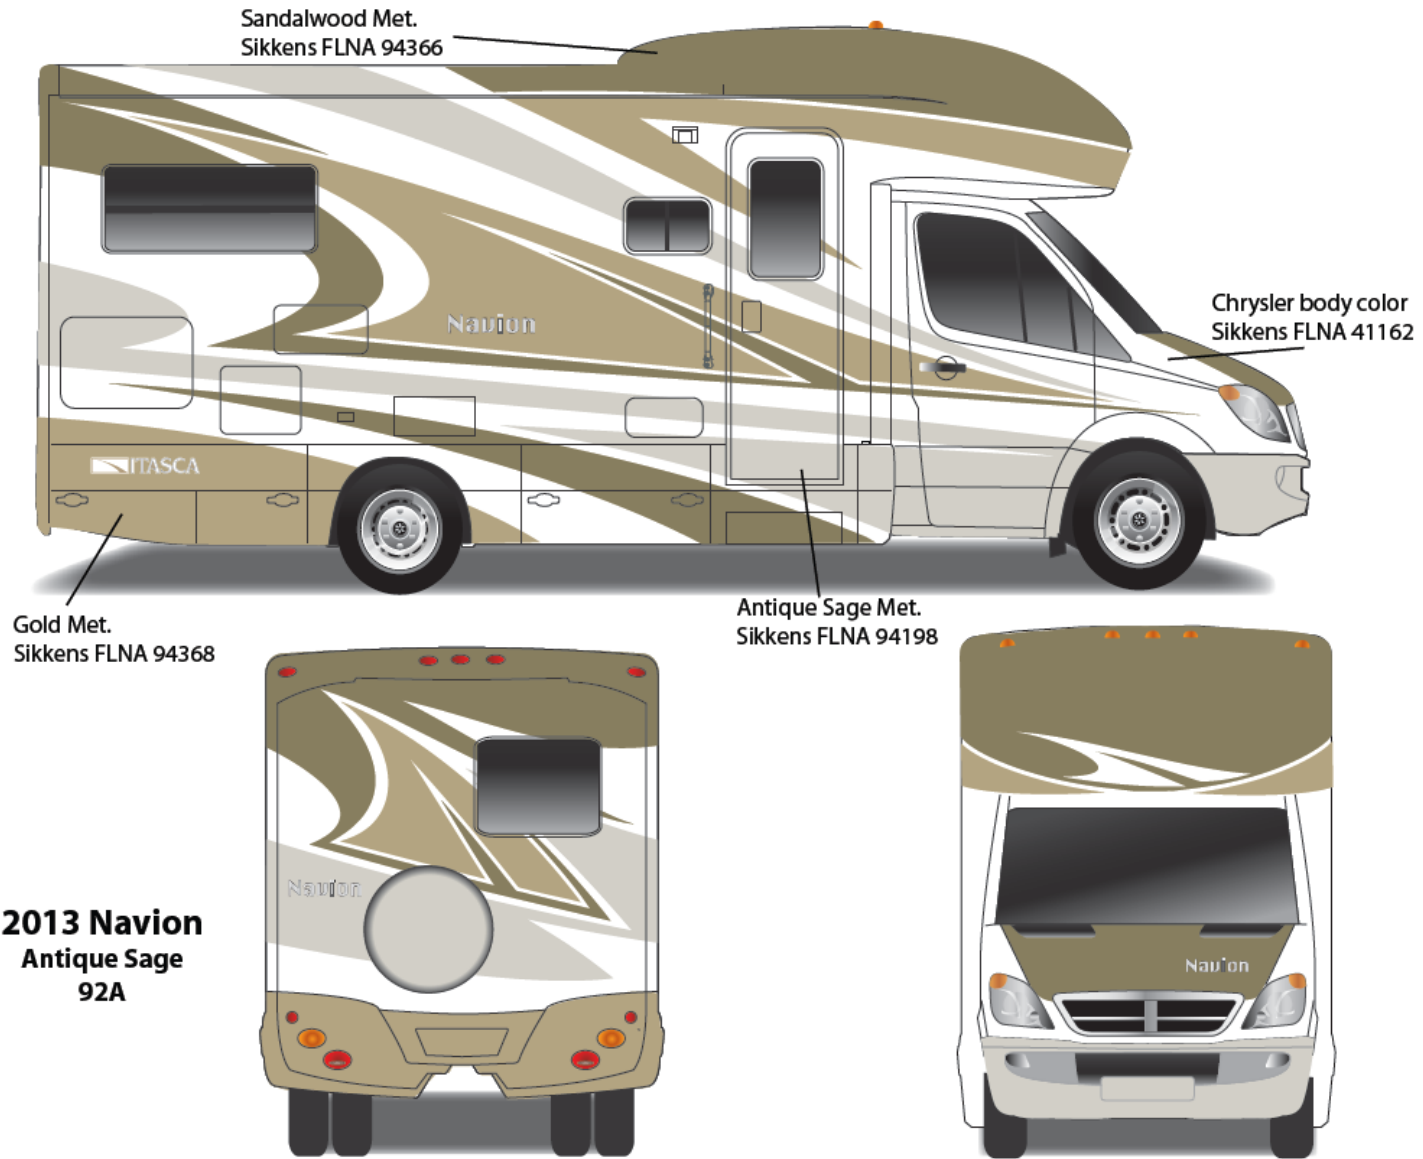

NAVION w/FULL BODY PAINT PACKAGE 92A – *Painted by CDI*

**2013 Navion
Antique Sage
92A**