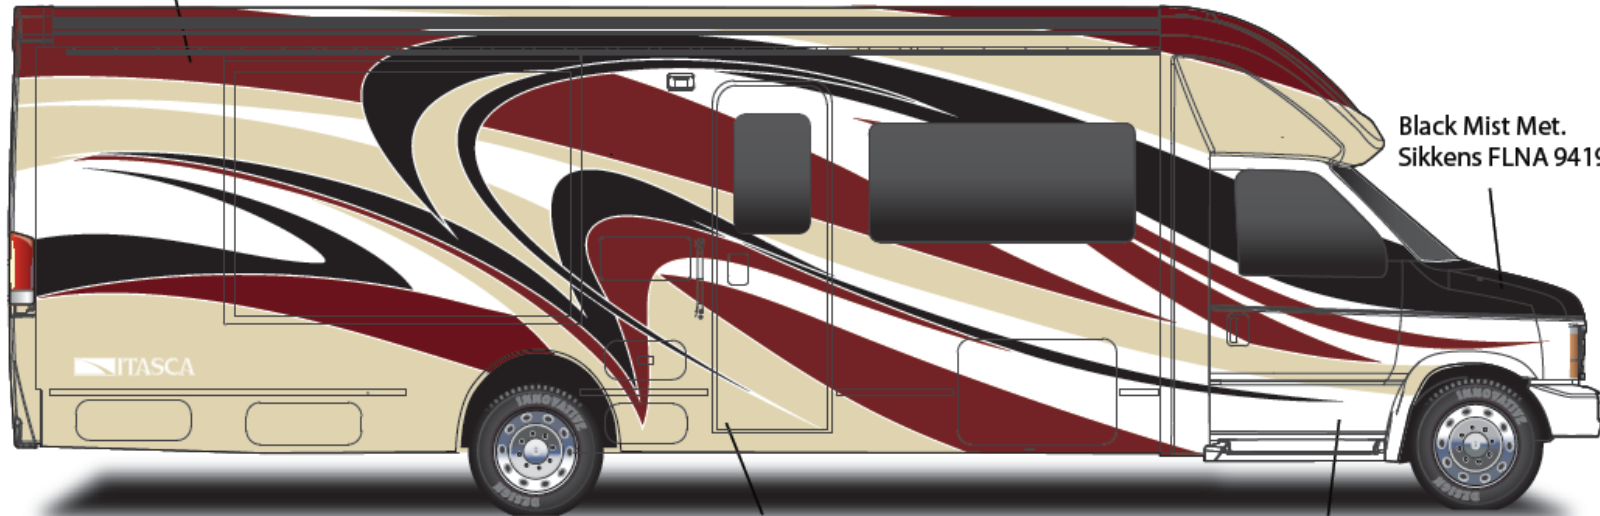

**2013 Cambria
Silver Rush
24B**

CAMBRIA w/FULL BODY PAINT PACKAGE 24C – *painted by CDI*

**2013 Cambria
Studio
24C**

CAMBRIA w/FULL BODY PAINT PACKAGE 27A – painted by CDI

Ciarettorot Met.
Sikkens FLNA 94870