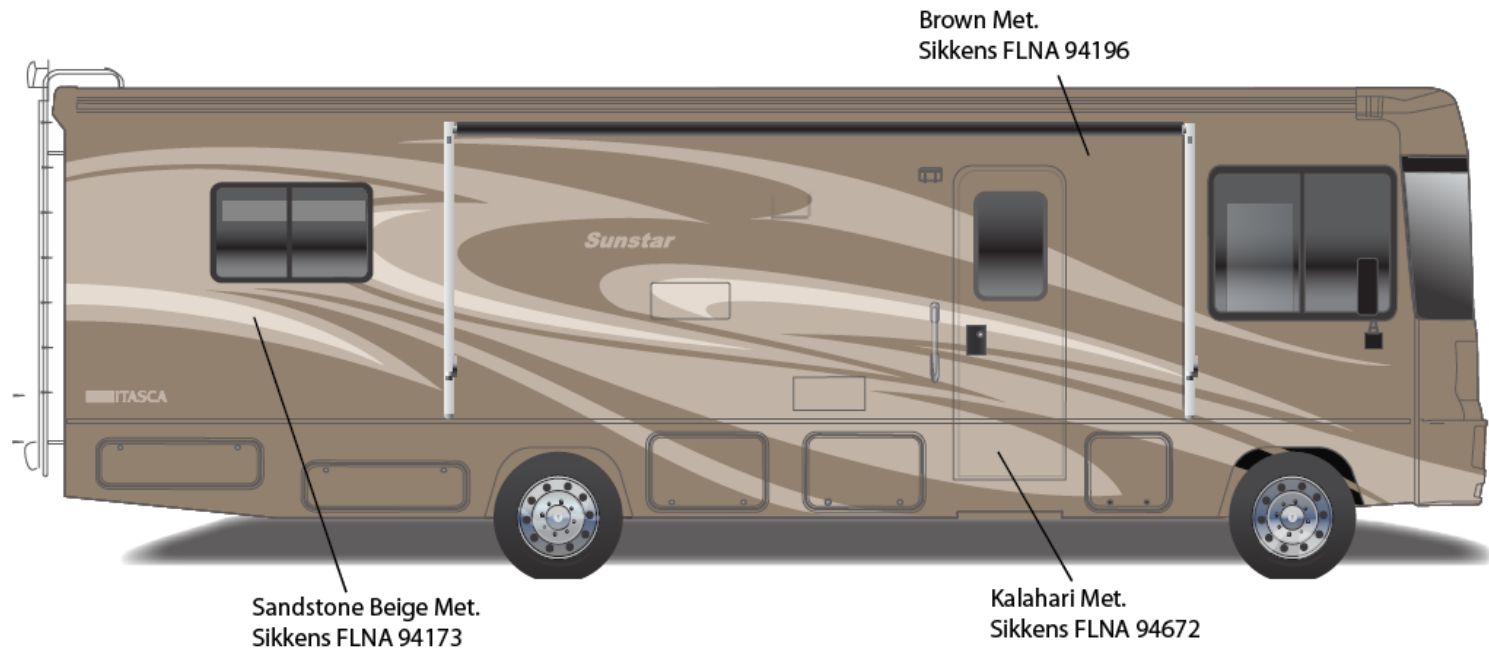

SUNSTAR w/FULL BODY PAINT PACKAGE 92A – *Painted by CDI*

**2013 Sunstar
Driftwood
92A**