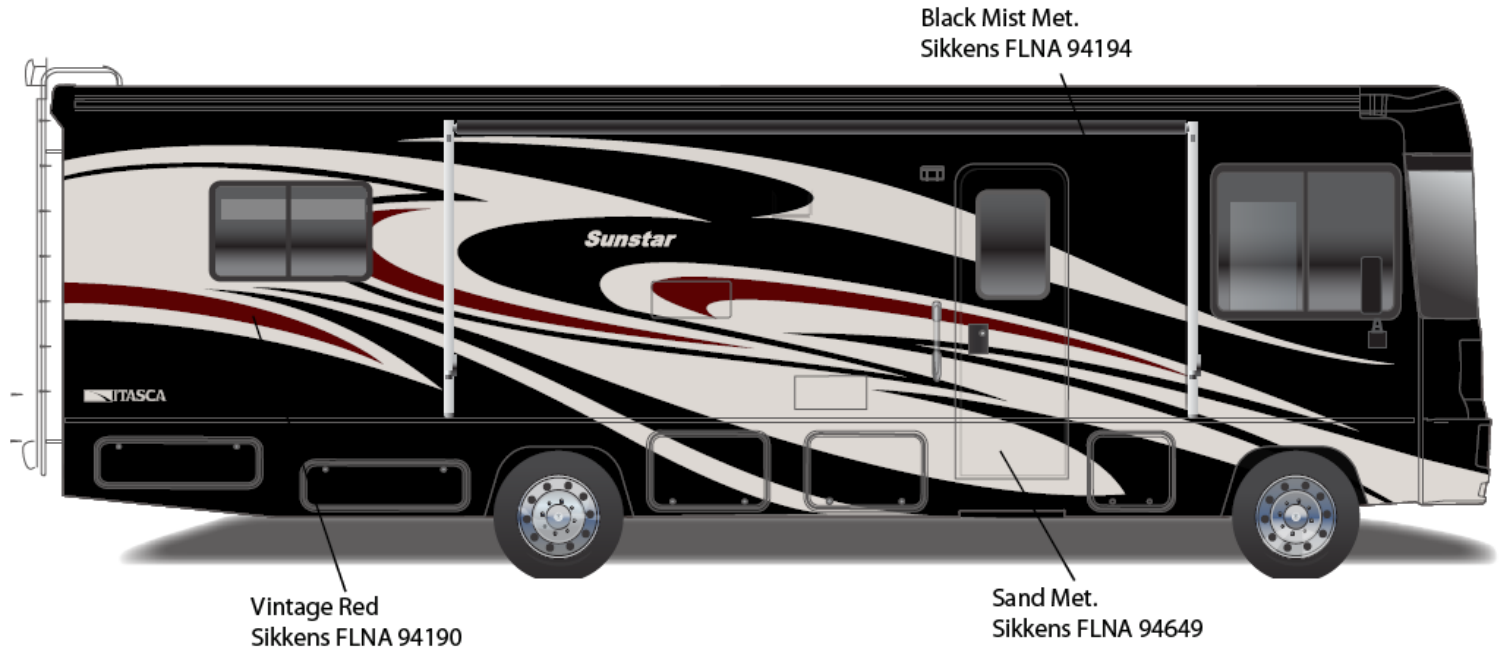

Black – DM358K

SUNSTAR w/FULL BODY PAINT PACKAGE 24B - *Painted by CDI*

**2013 Sunstar
Buckskin
24B**

SUNSTAR w/FULL BODY PAINT PACKAGE 24C - *Painted by CDI*

**2013 Sunstar
Silver Birch
24C**

SUNSTAR w/FULL BODY PAINT PACKAGE 27A - painted by CDI