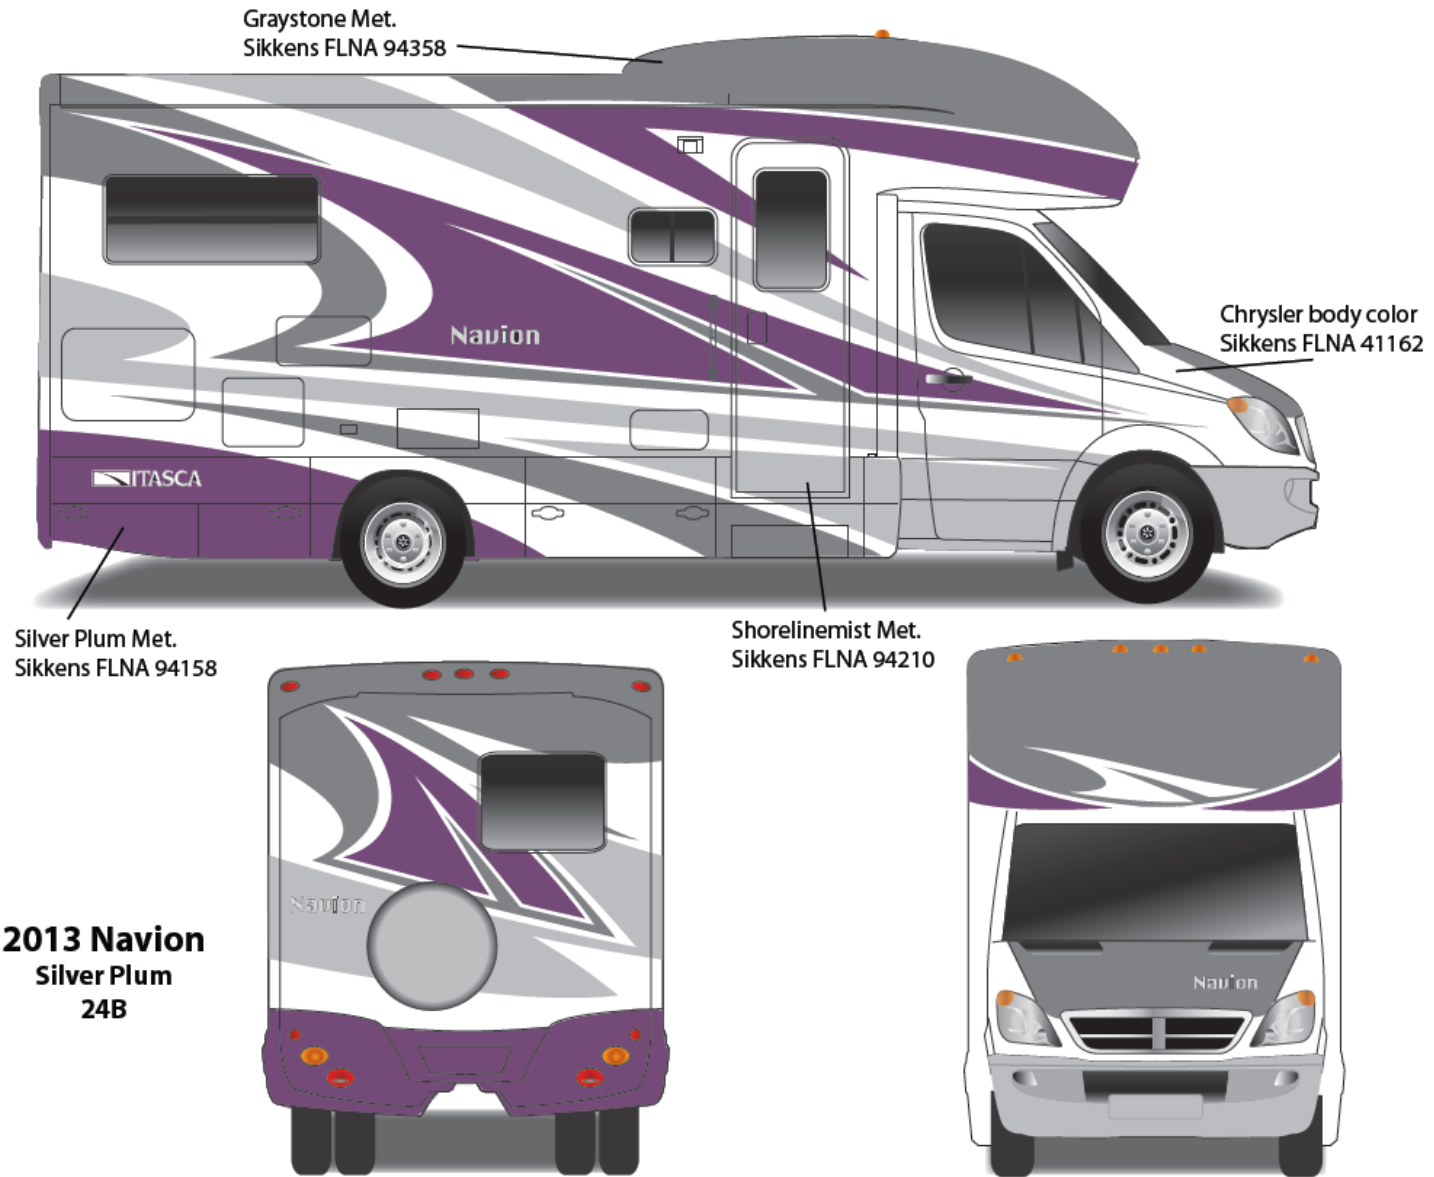

NAVION w/FULL BODY PAINT PACKAGE 24B – *Painted by CDI*

**2013 Navion
Silver Plum
24B**