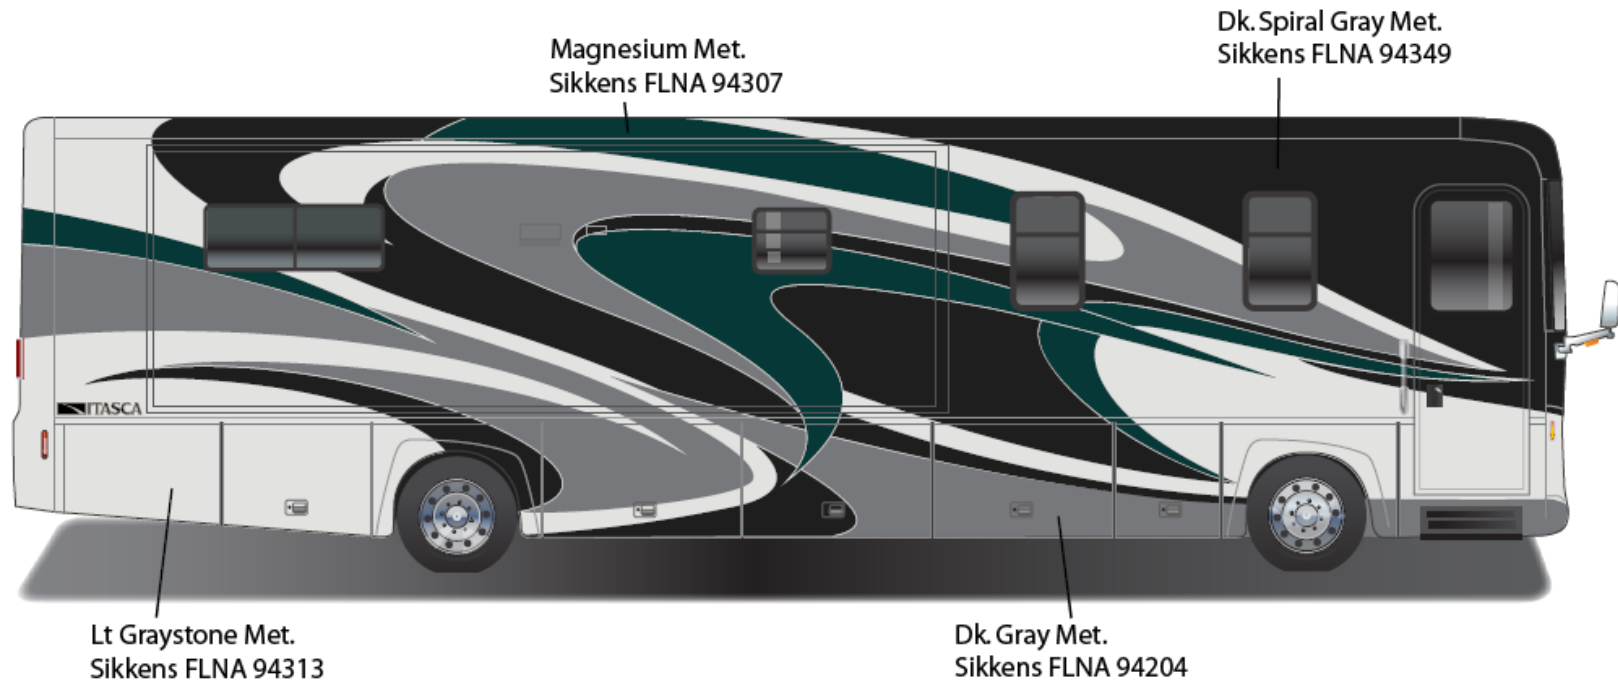

MERIDIAN w/FULL BODY PAINT PACKAGE 24B – *Painted by CDI*

**2013 Meridian
Lt. Sandalwood
24B**

MERIDIAN w/FULL BODY PAINT PACKAGE 24C – *Painted by CDI*

**2013 Meridian
Deep Mahogany
24C**

MERIDIAN w/FULL BODY PAINT PACKAGE 24H – *Painted by CDI*