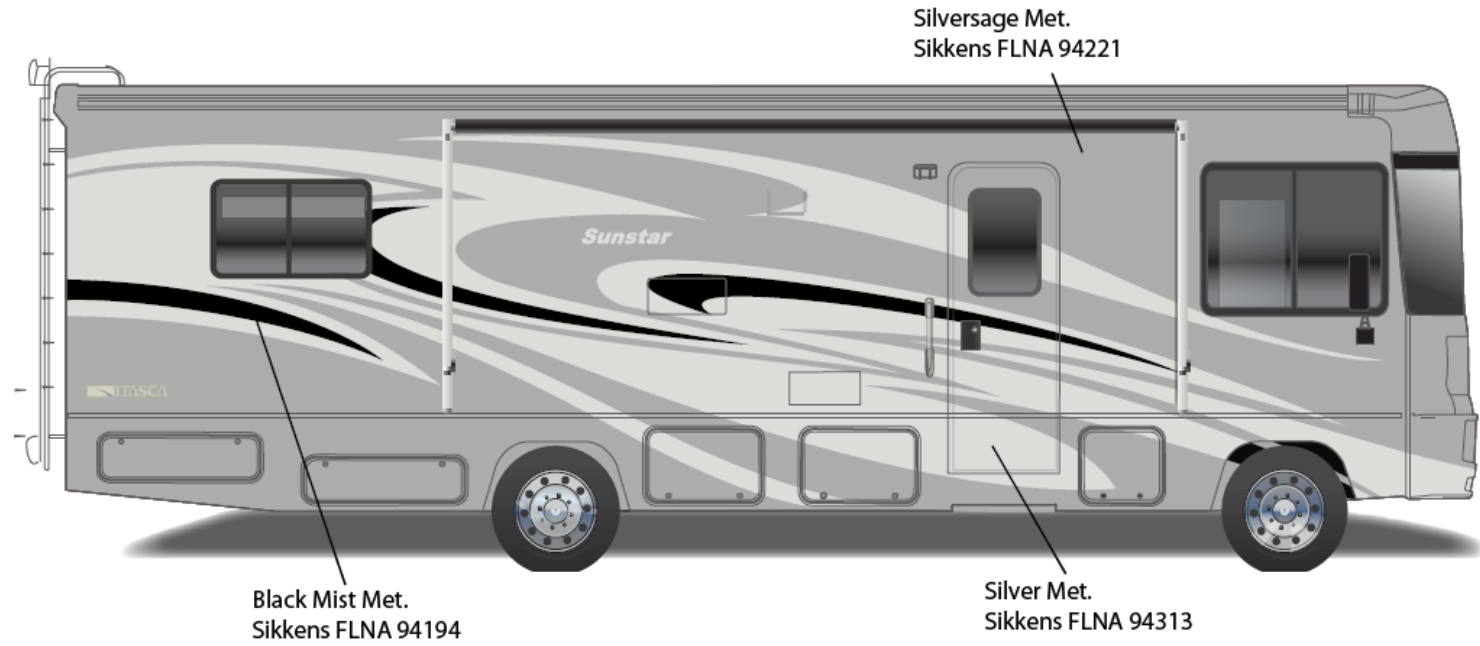

SUNSTAR w/FULL BODY PAINT PACKAGE 24B - *Painted by CDI*

**2013 Sunstar
Buckskin
24B**