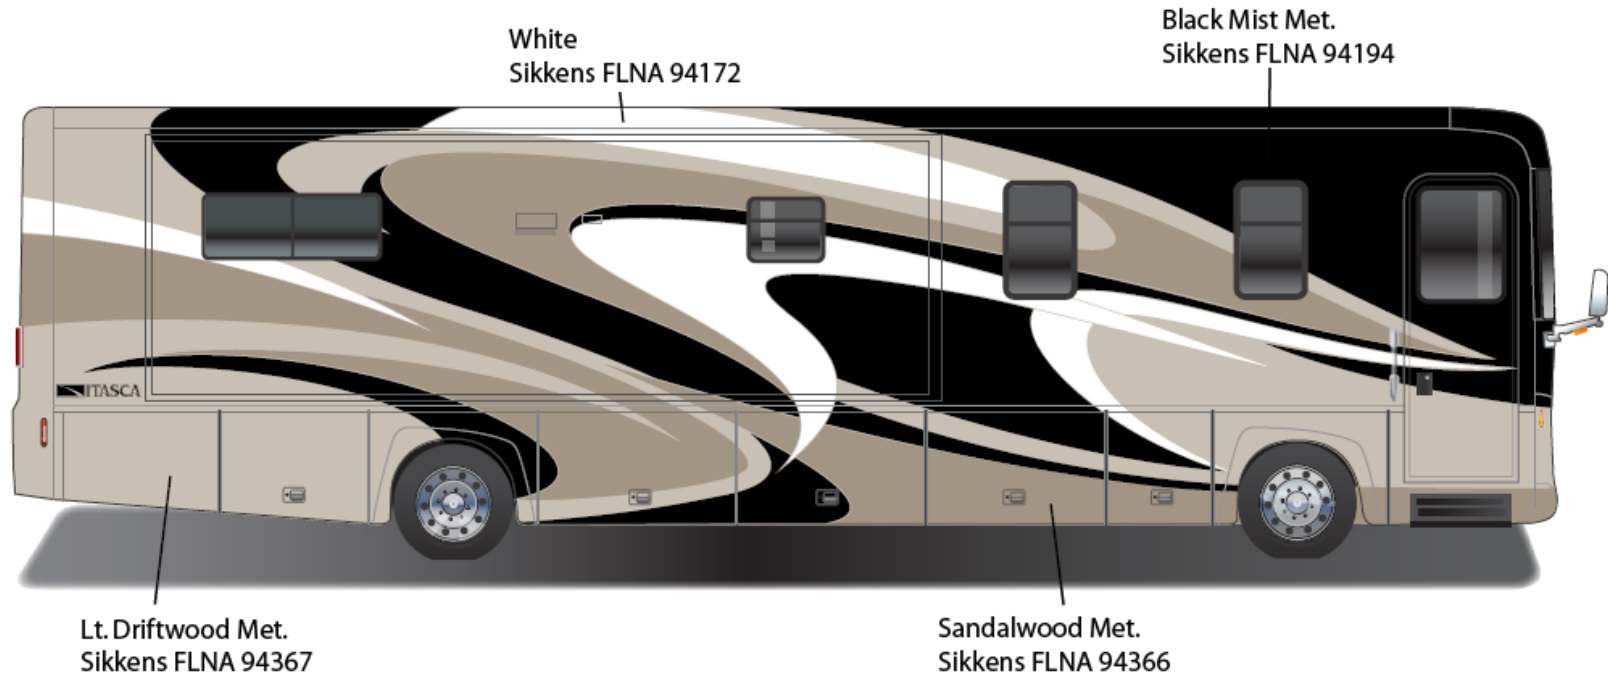

MERIDIAN w/FULL BODY PAINT PACKAGE 24B – *Painted by CDI*

**2013 Meridian
Lt. Sandalwood
24B**