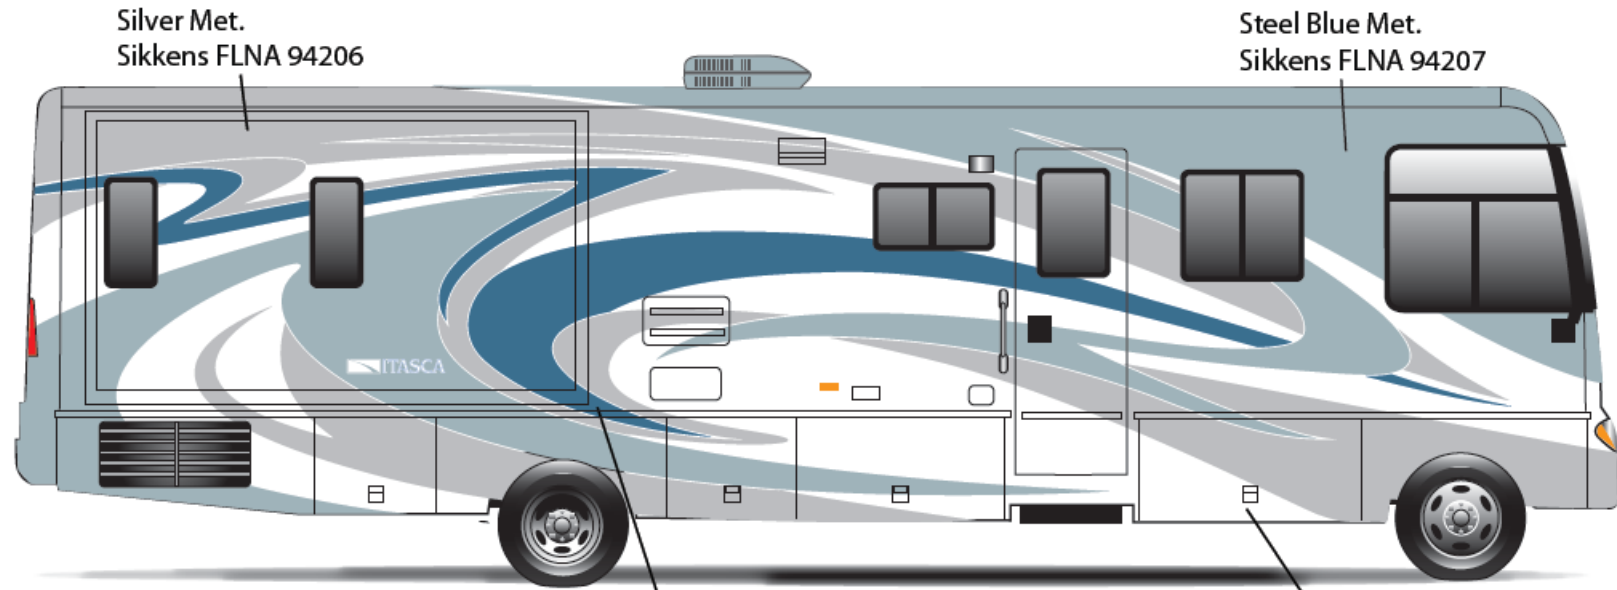

**2013 SunCruiser
Steel
24B**

SUNCRUISER w/FULL BODY PAINT PACKAGE 24C – *Painted by CDI*

**2013 Suncruiser
Sandalwood
24C**

SUNCRUISER w/FULL BODY PAINT PACKAGE 27A – *Painted by CDI*

Lt. Spiral Gray Met.
Sikkens FLNA 94341