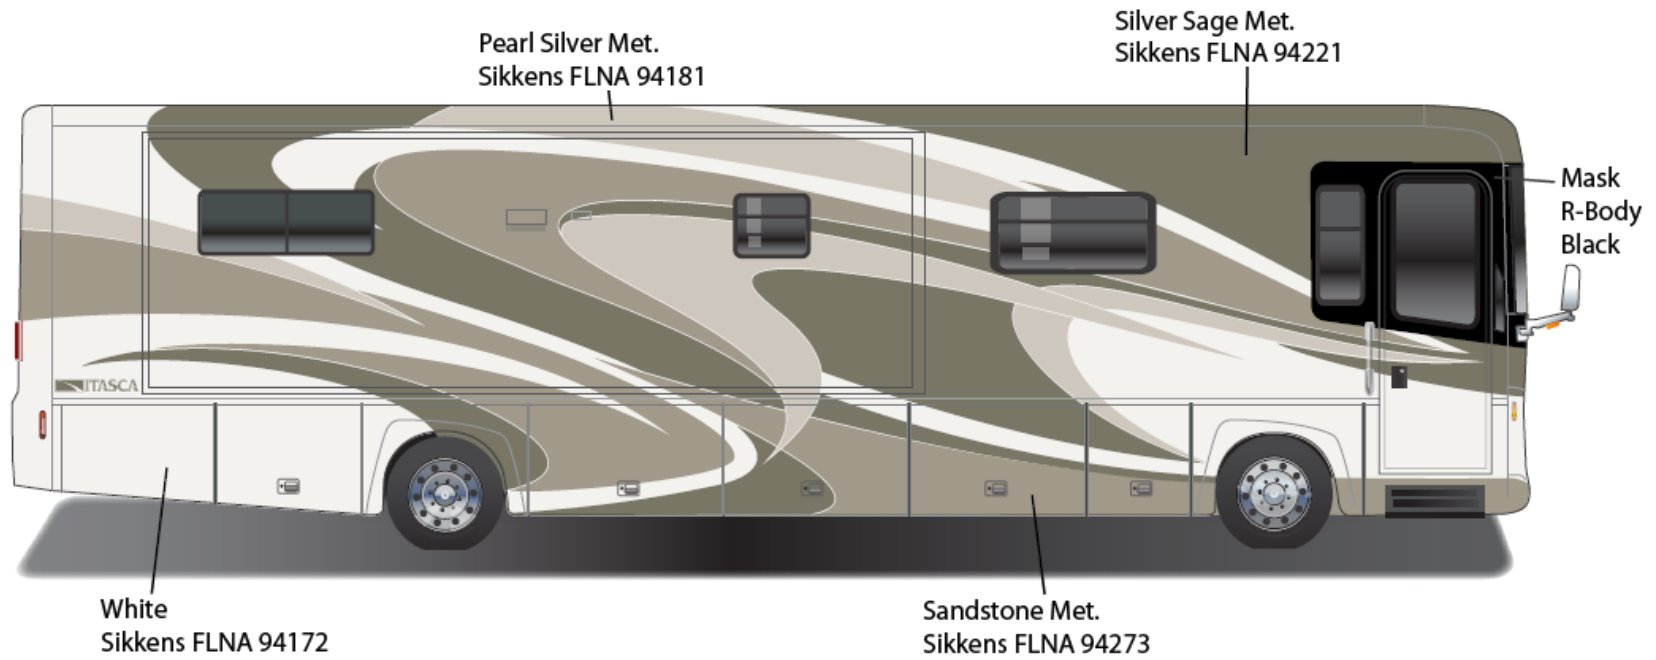

MERIDIAN w/FULL BODY PAINT PACKAGE 24L – *Painted by CDI*

**2013 Meridian
Sandstone Bluff
24L**