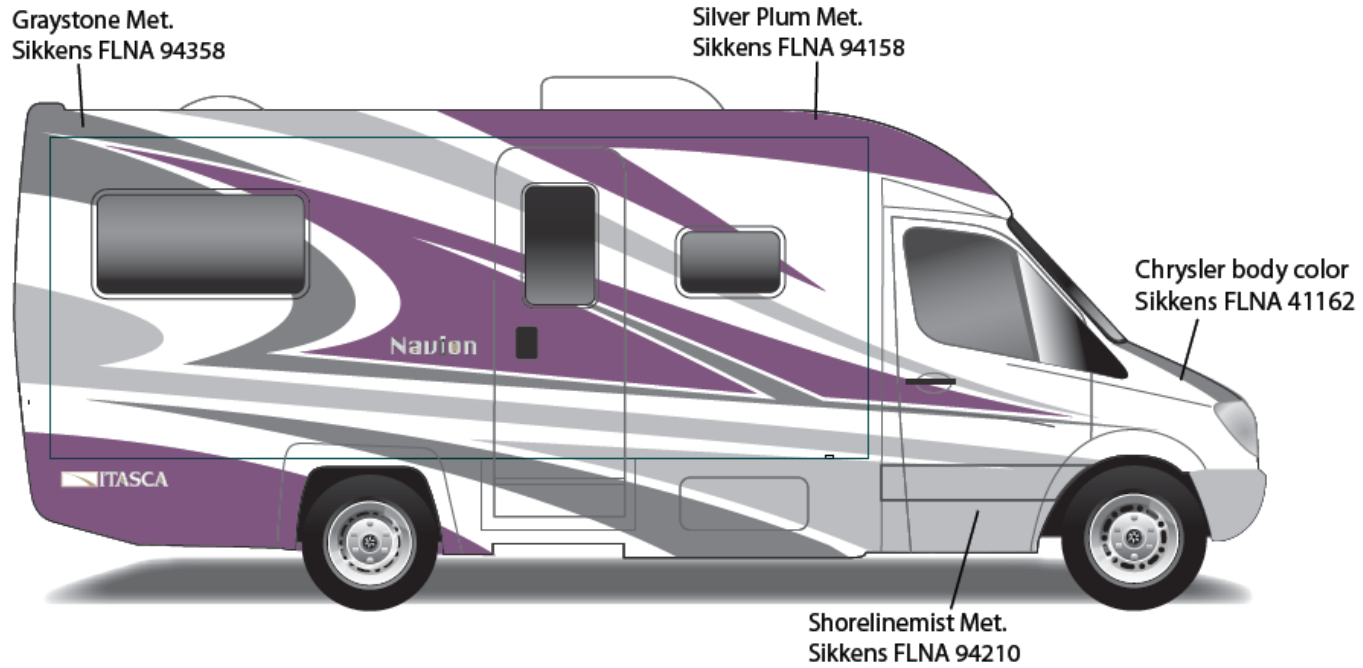

NAVION iQ w/FULL BODY PAINT PACKAGE 24B – *Painted by CDI*

**2013 Navion iQ
Silver Plum
24B**