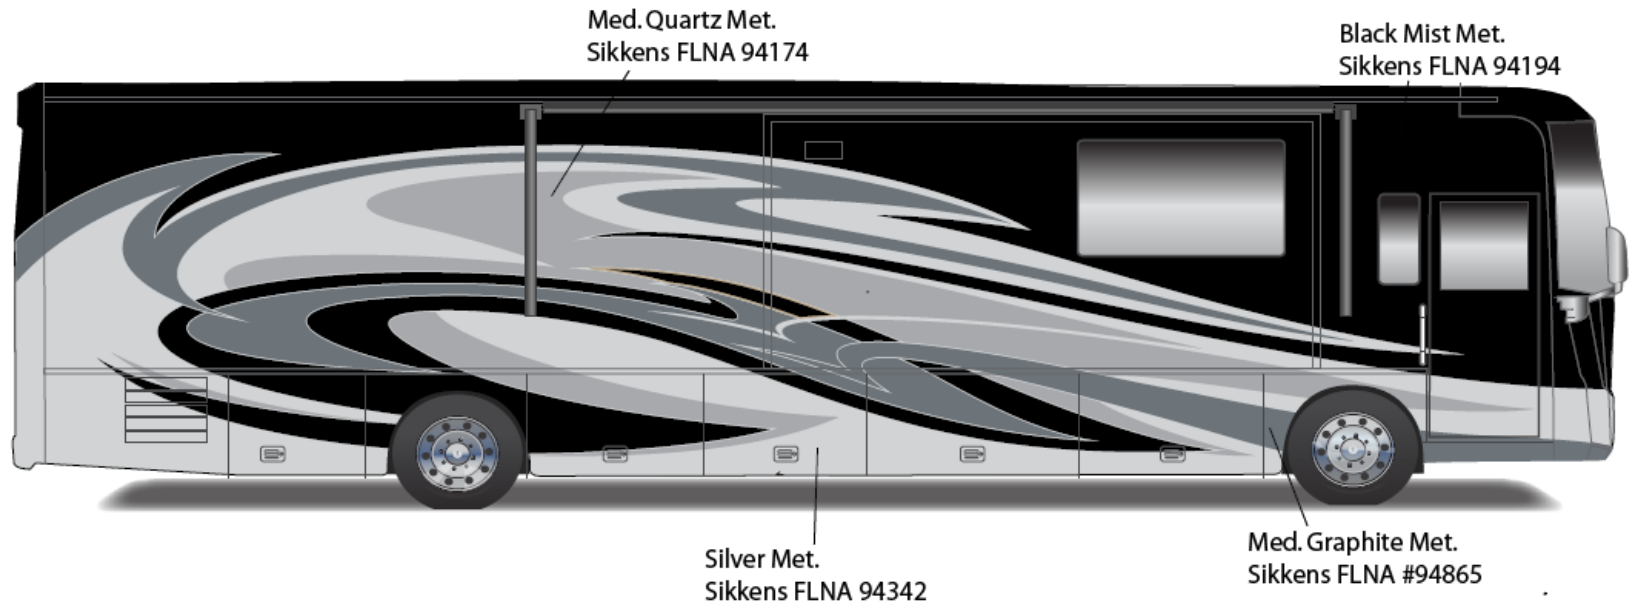

MERIDIAN w/FULL BODY PAINT PACKAGE 92A – *Painted by CDI*

**2013 Meridian
Copper Ridge
92A**

ELLIPSE w/FULL BODY PAINT PACKAGE 24B – *Painted by CDI*

**2013 Ellipse
Dark Cherry
24B**

ELLIPSE w/FULL BODY PAINT PACKAGE 24C – *Painted by CDI*