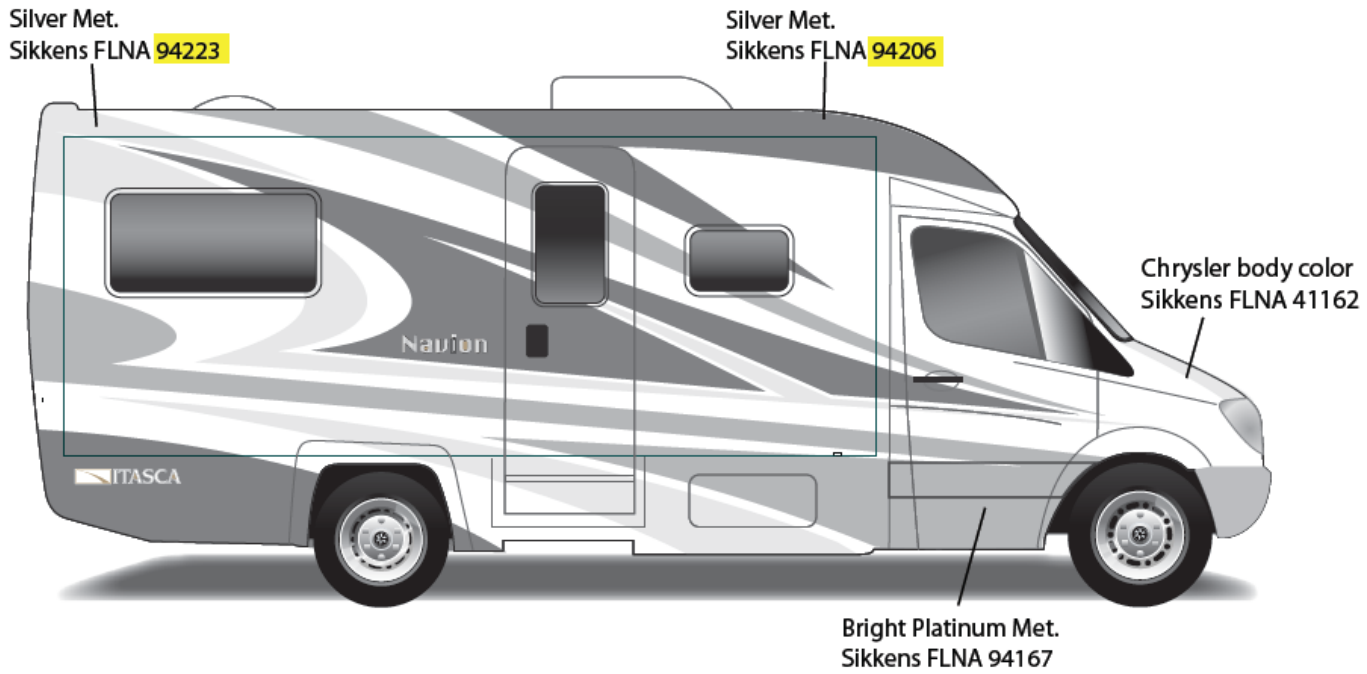

NAVION iQ w/FULL BODY PAINT PACKAGE 27A – *Painted by CDI*

2013 Navion IQ
Silver Birch
27A