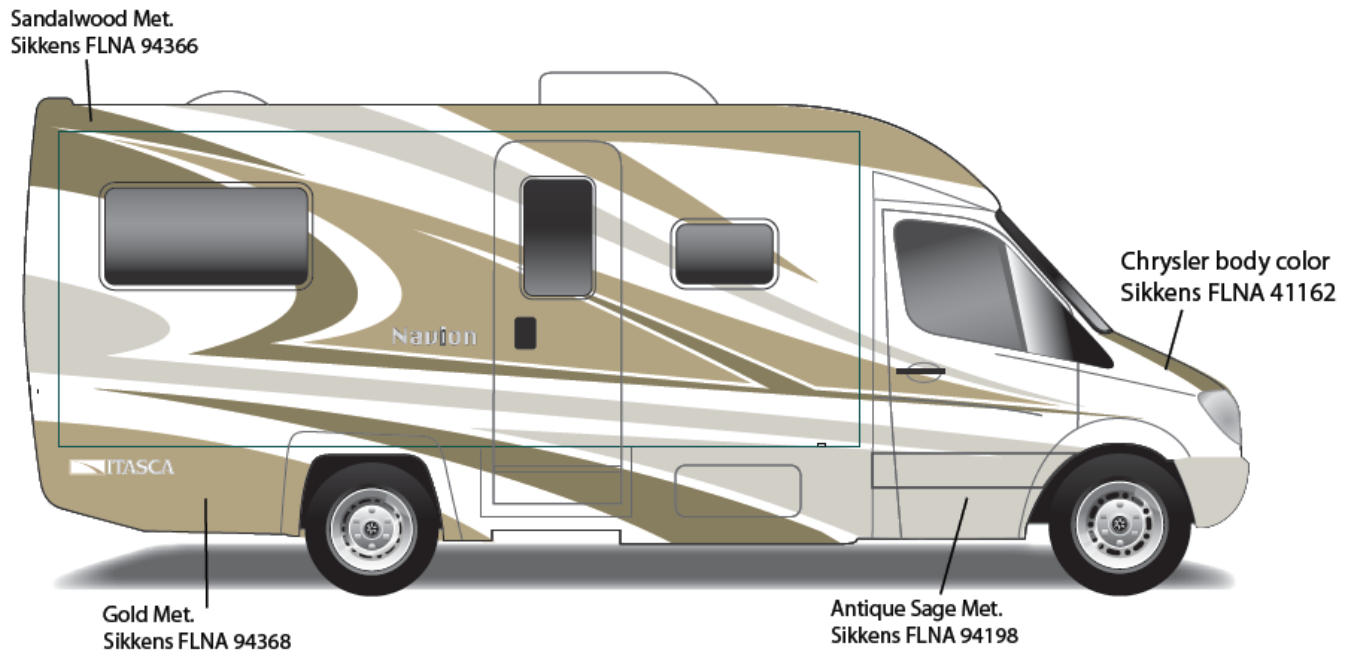

**2013 Navion IQ
Black Mist
24C**

NAVION iQ w/FULL BODY PAINT PACKAGE 27A – *Painted by CDI*

2013 Navion IQ
Silver Birch
27A

NAVION iQ w/FULL BODY PAINT PACKAGE 92A – *Painted by CDI*

**2013 Navion iQ
Antique Sage
92A**