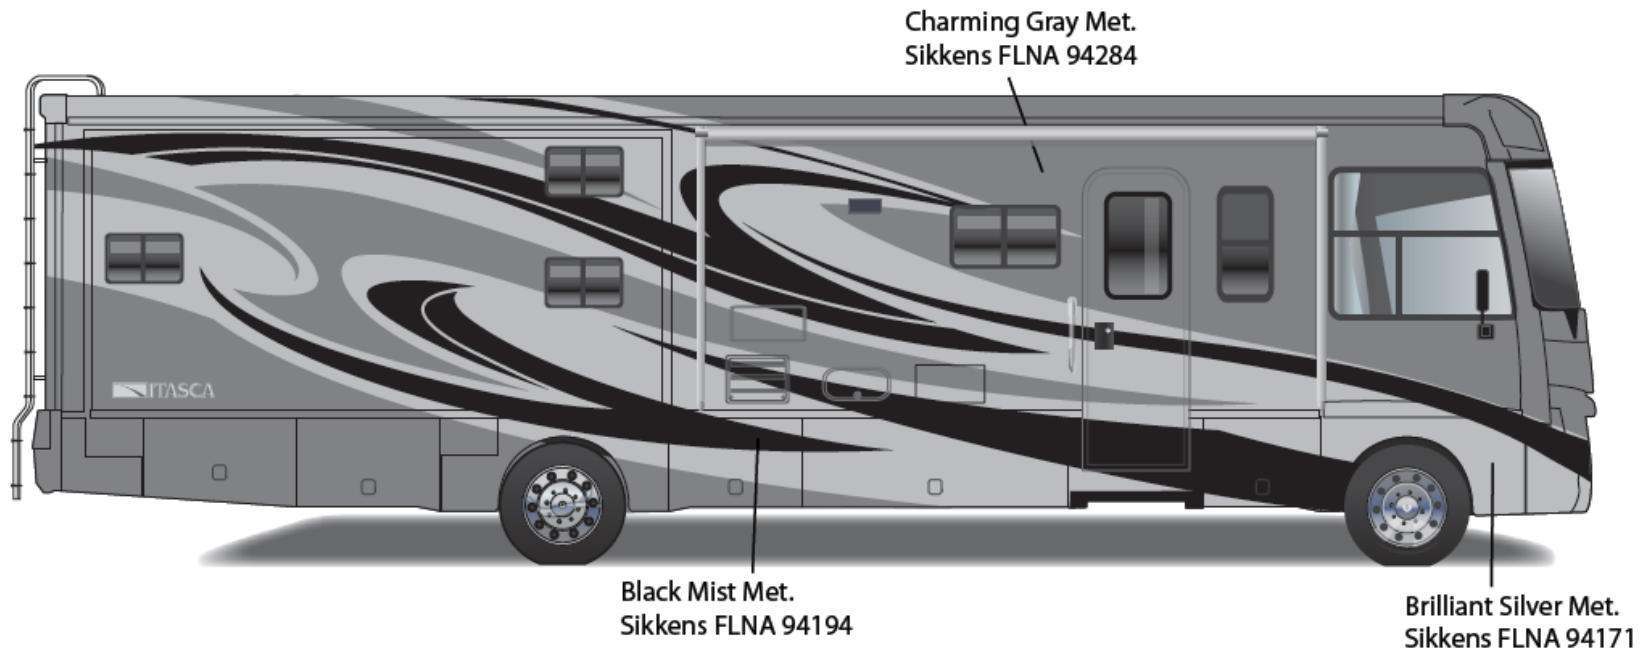

SUNOVA w/FULL BODY PAINT PACKAGE 27A – *Painted by CDI*

**2013 Sunova
Silver Lining
27A**