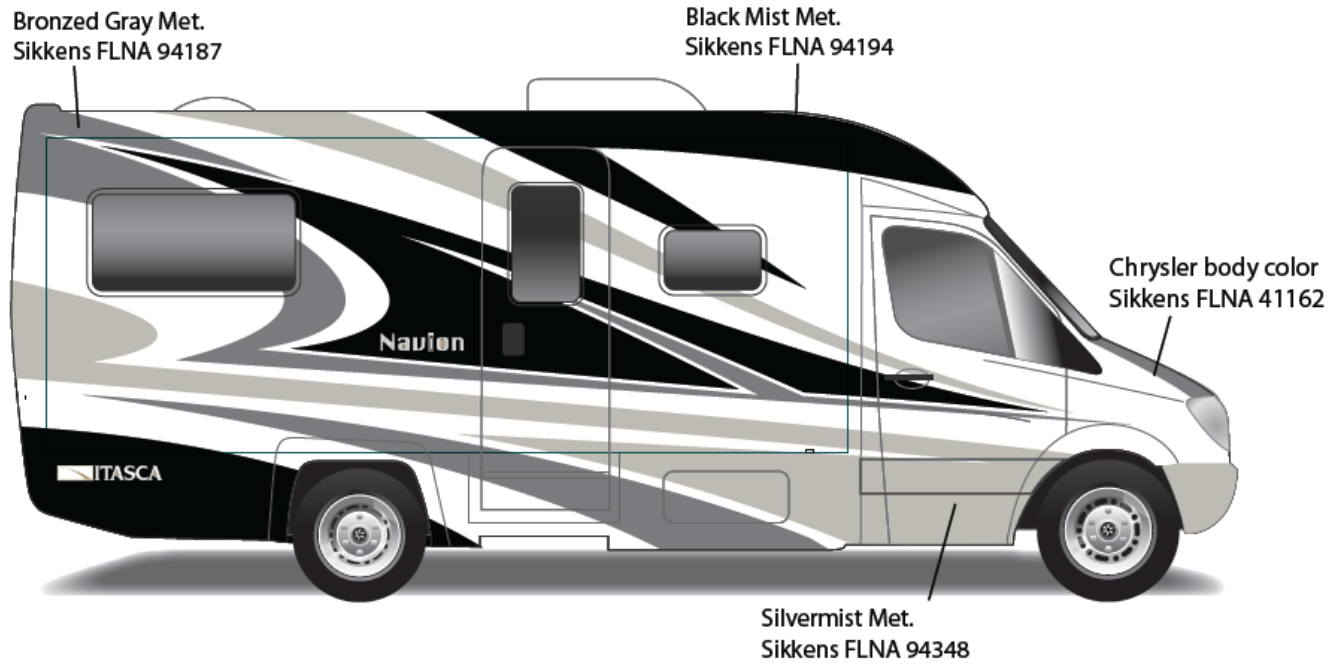

NAVION w/FULL BODY PAINT PACKAGE 92A – *Painted by CDI*

**2013 Navion
Antique Sage
92A**

NAVION iQ w/FULL BODY PAINT PACKAGE 24B – *Painted by CDI*

**2013 Navion iQ
Silver Plum
24B**

NAVION iQ w/FULL BODY PAINT PACKAGE 24C – *Painted by CDI*