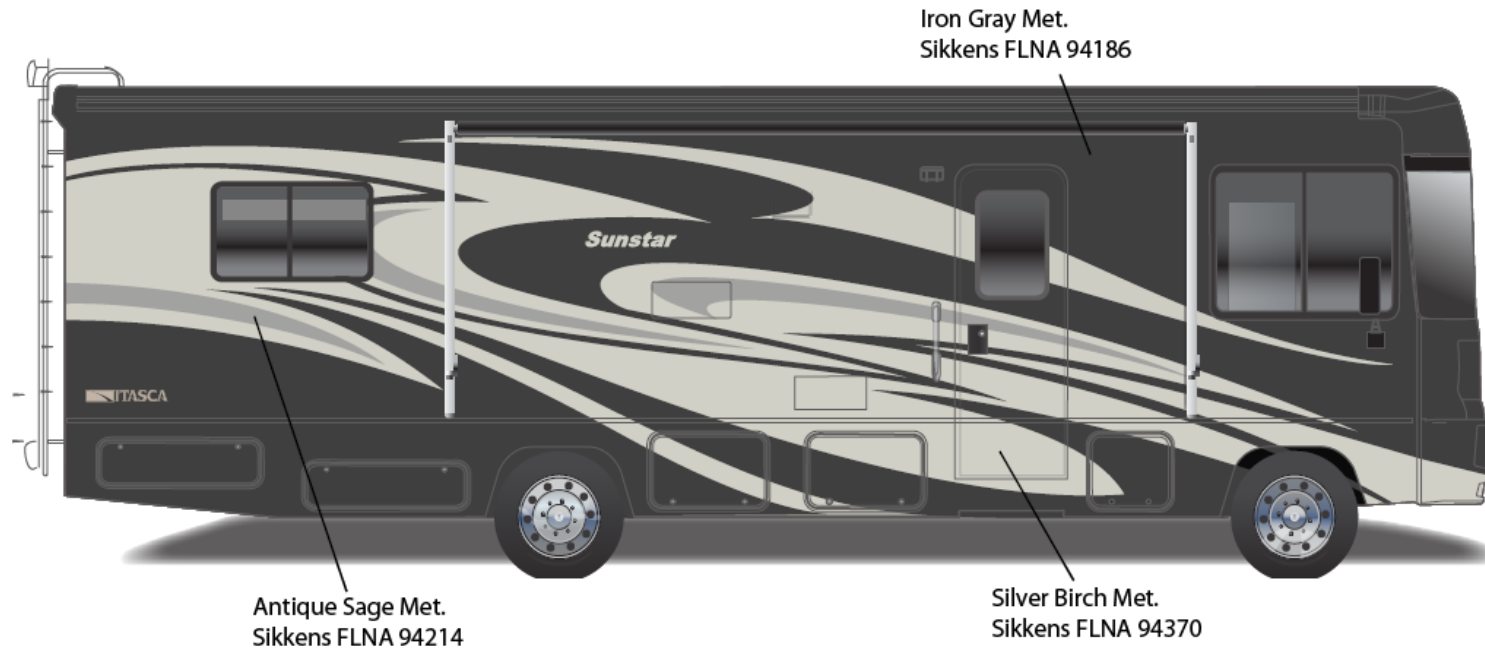

Black – DM358K

SUNSTAR w/FULL BODY PAINT PACKAGE 24B - *Painted by CDI*

**2013 Sunstar
Buckskin
24B**

SUNSTAR w/FULL BODY PAINT PACKAGE 24C - *Painted by CDI*

**2013 Sunstar
Silver Birch
24C**

SUNSTAR w/FULL BODY PAINT PACKAGE 27A - painted by CDI