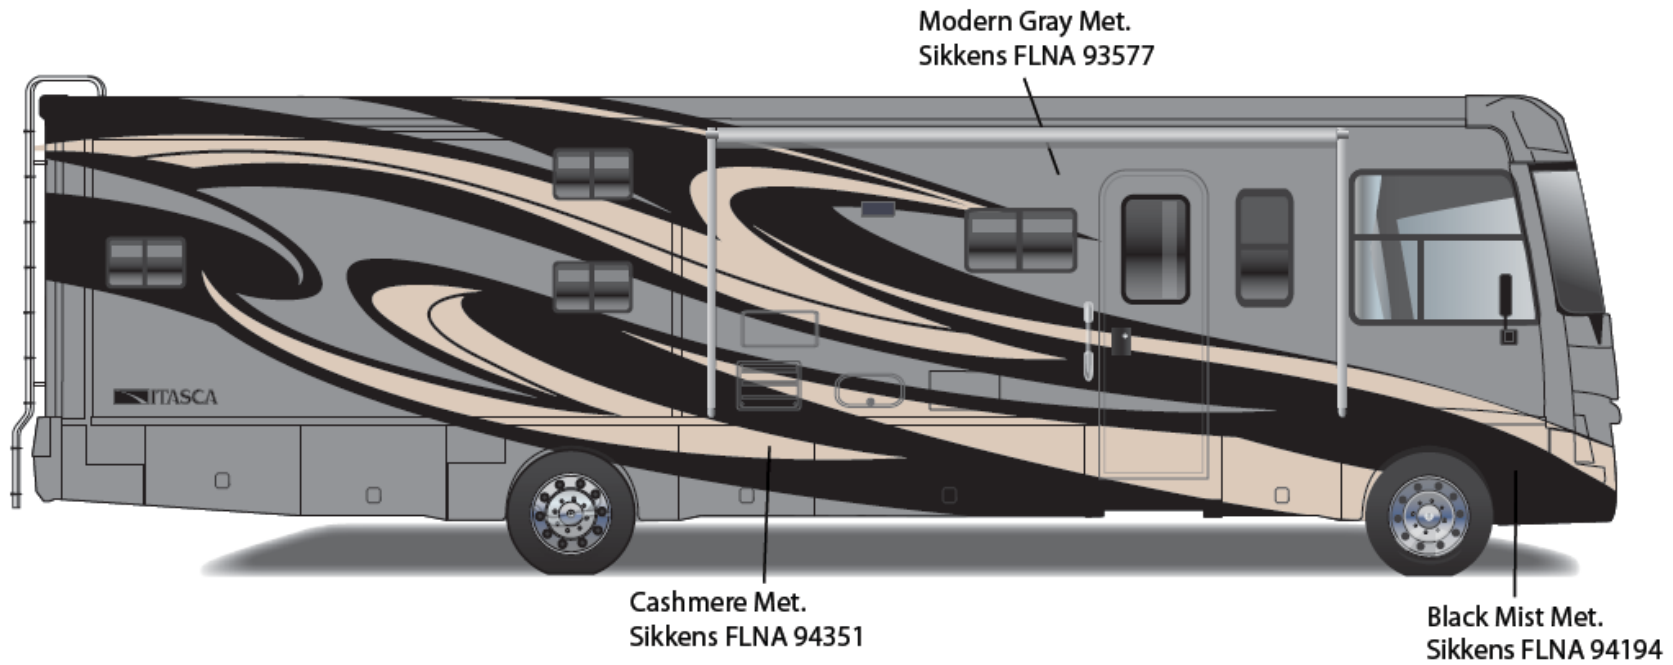

SUNOVA w/FULL BODY PAINT PACKAGE 24B – *Painted by CDI*

**2013 Sunova
Black Mist
24B**