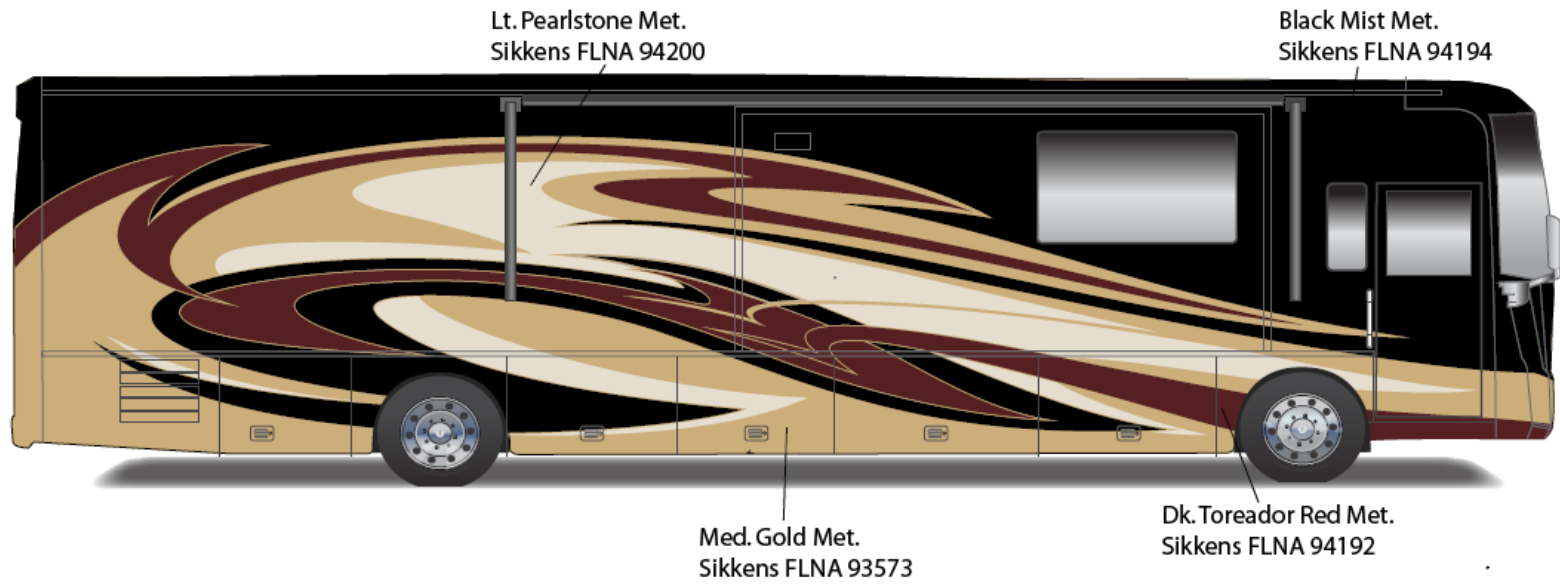

ELLIPSE w/FULL BODY PAINT PACKAGE 24B – *Painted by CDI*