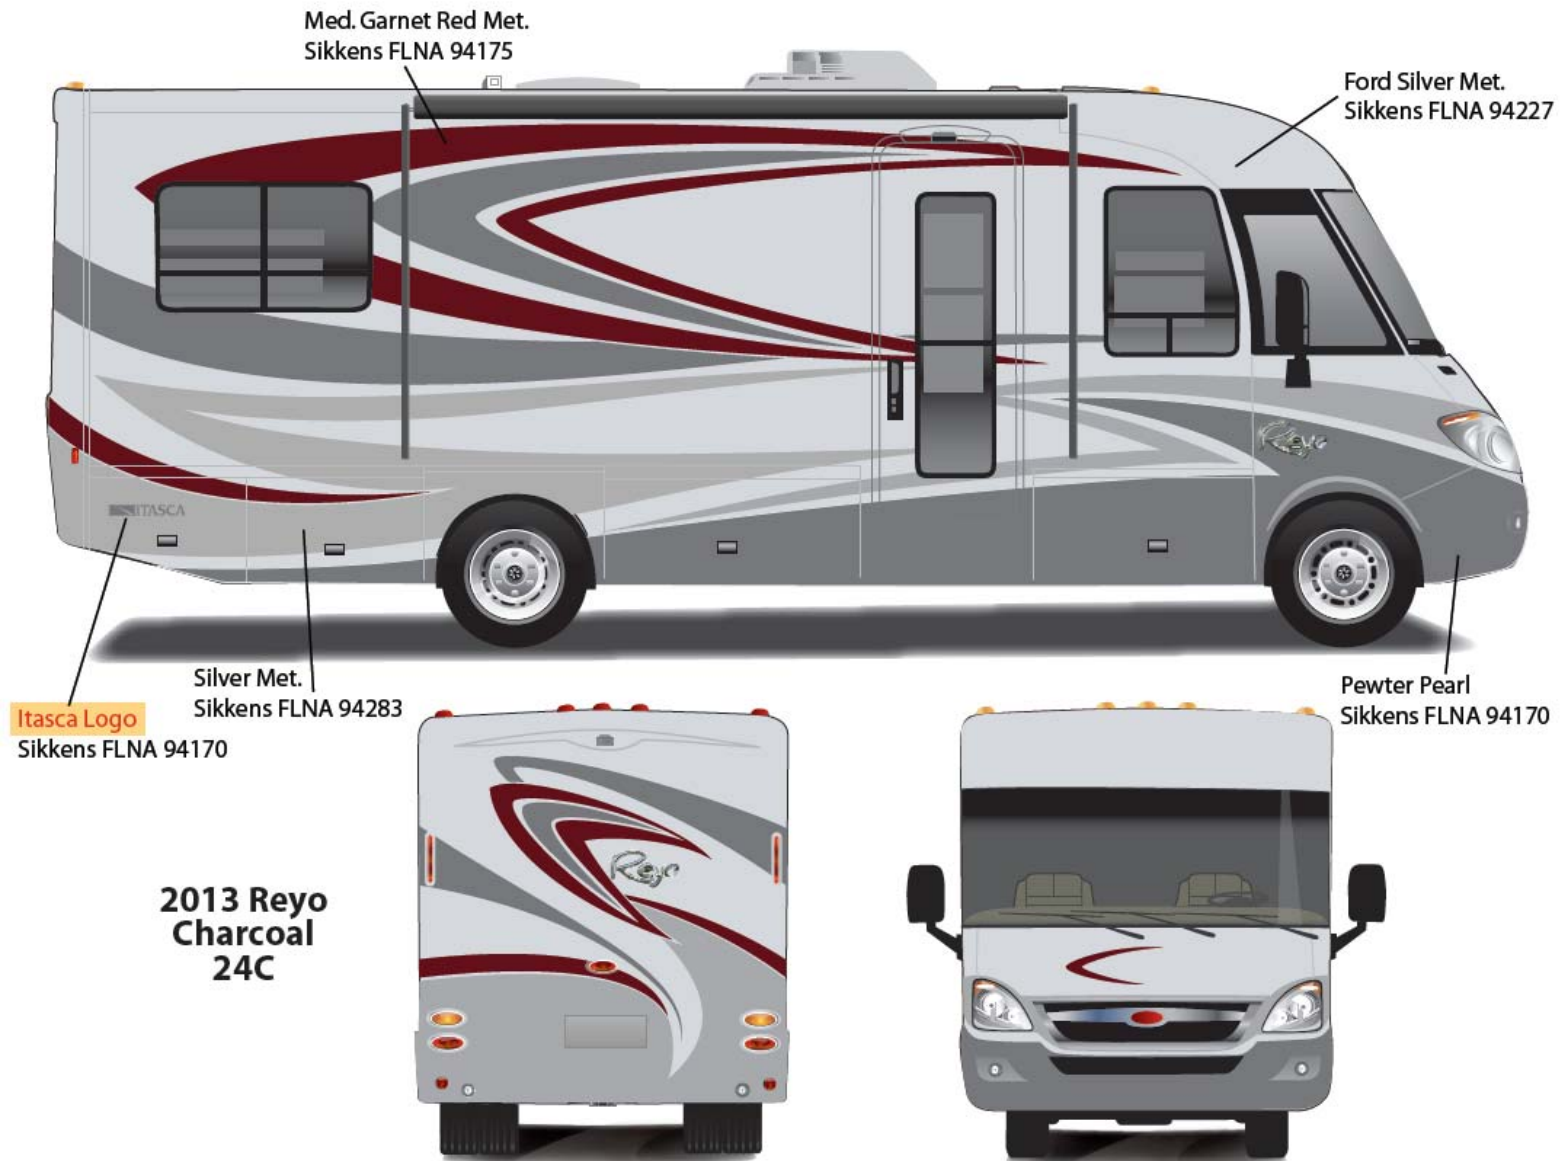

REYO w/FULL BODY PAINT PACKAGE 24C – painted by CDI