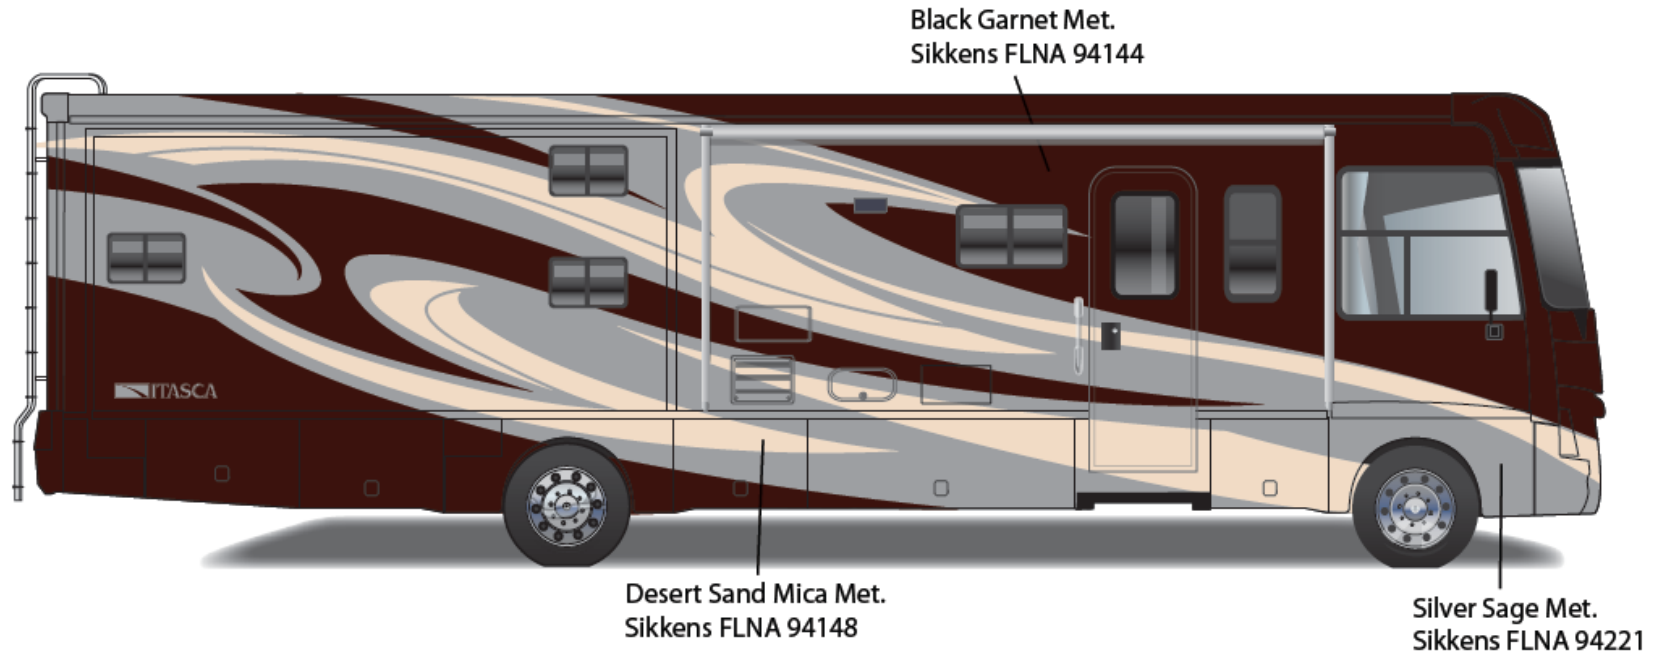

SUNOVA w/FULL BODY PAINT PACKAGE 24C – *Painted by CDI*

**2013 Sunova
Black Garnet
24C**