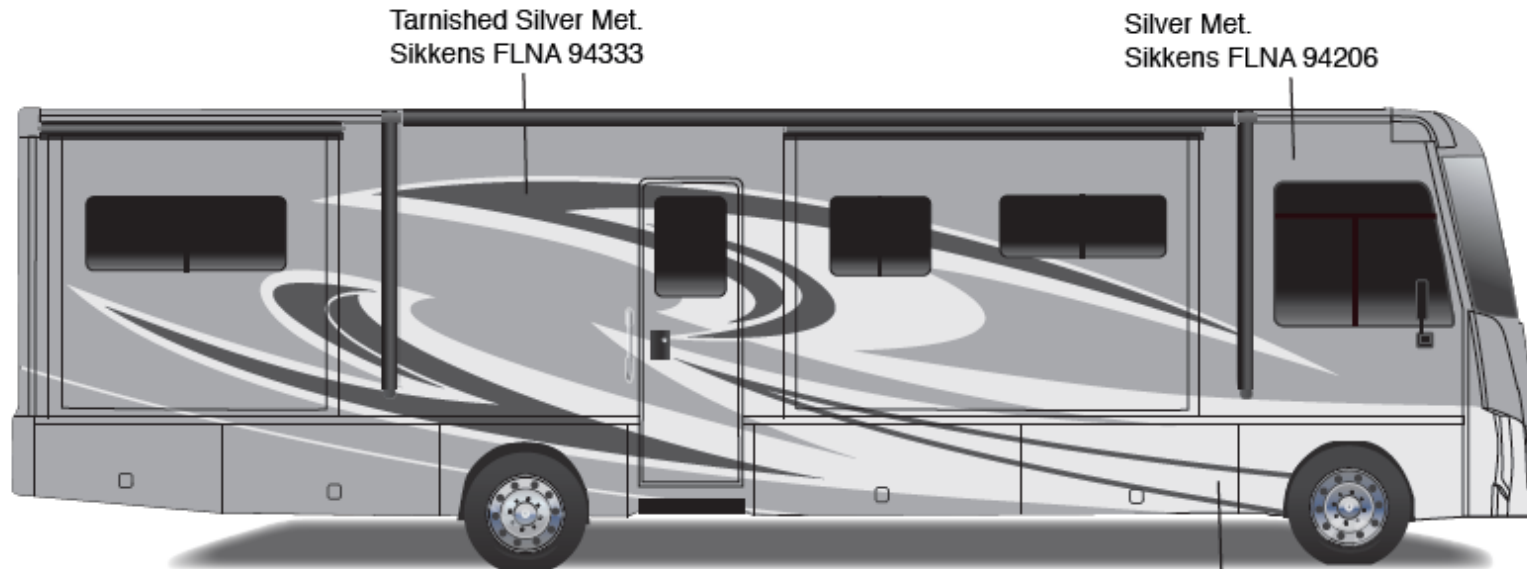

Sunova - Full Body Paint Option Code 27A/Cloud

Painted by CDI*

Ford Silver Met.
Sikkens FLNA 94227