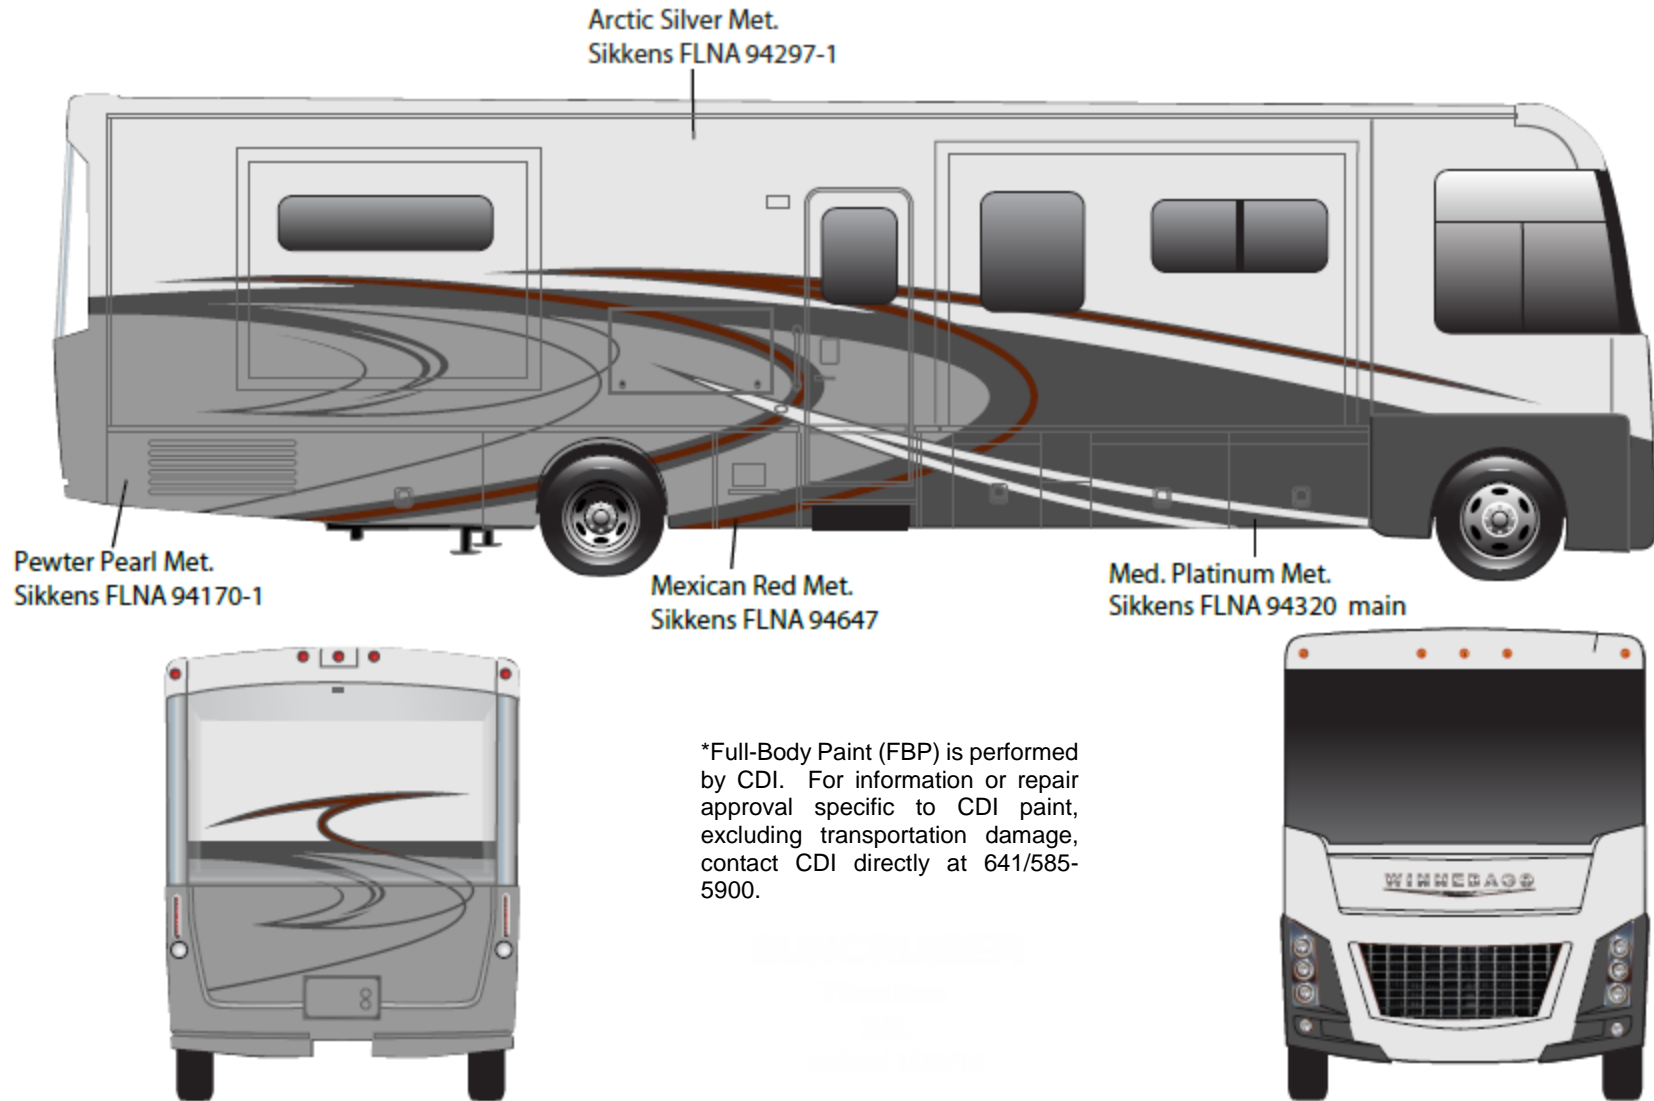

Suncraiser - Full Body Paint Option Code 24L/Titanium

Painted by CDI*

*Full-Body Paint (FBP) is performed by CDI. For information or repair approval specific to CDI paint, excluding transportation damage, contact CDI directly at 641/585-5900.