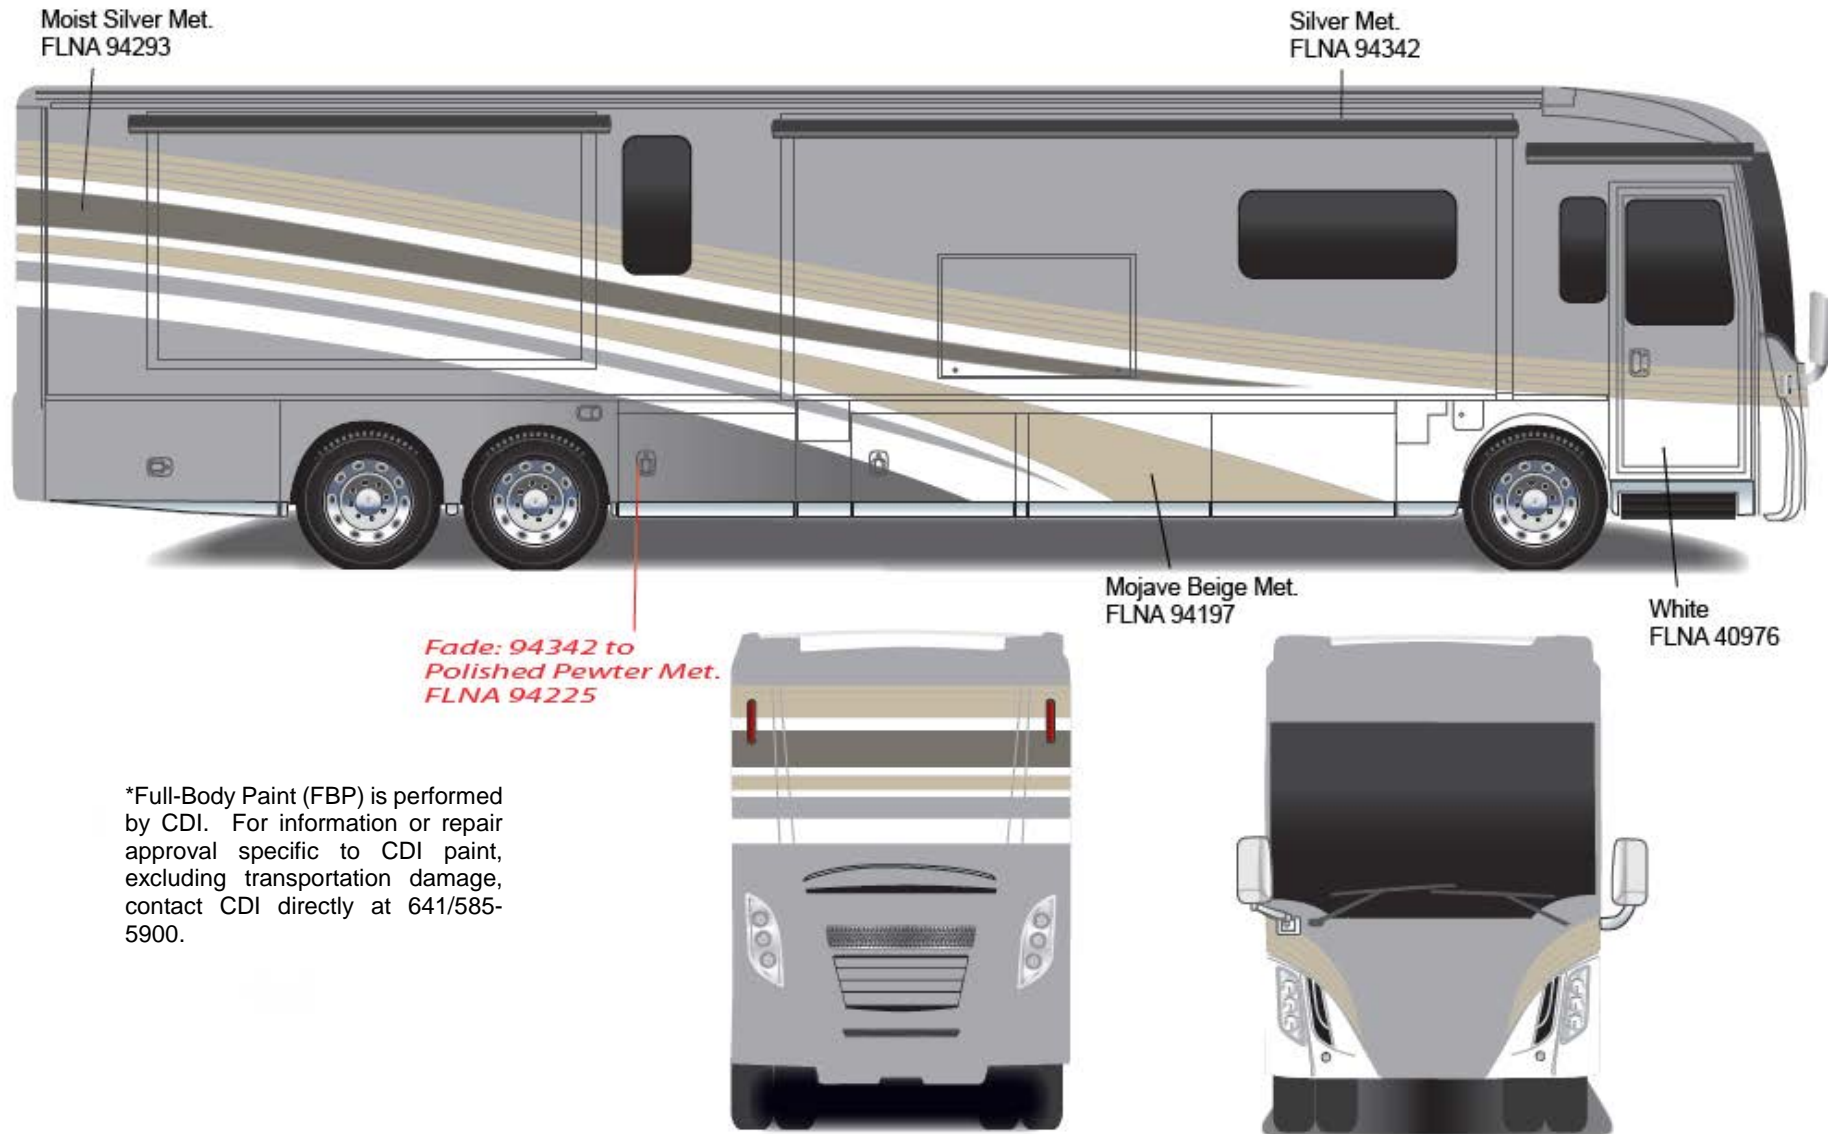

Ellipse - Full Body Paint Option Code 95E/Platinum

Painted by CDI*

*Full-Body Paint (FBP) is performed by CDI. For information or repair approval specific to CDI paint, excluding transportation damage, contact CDI directly at 641/585-5900.