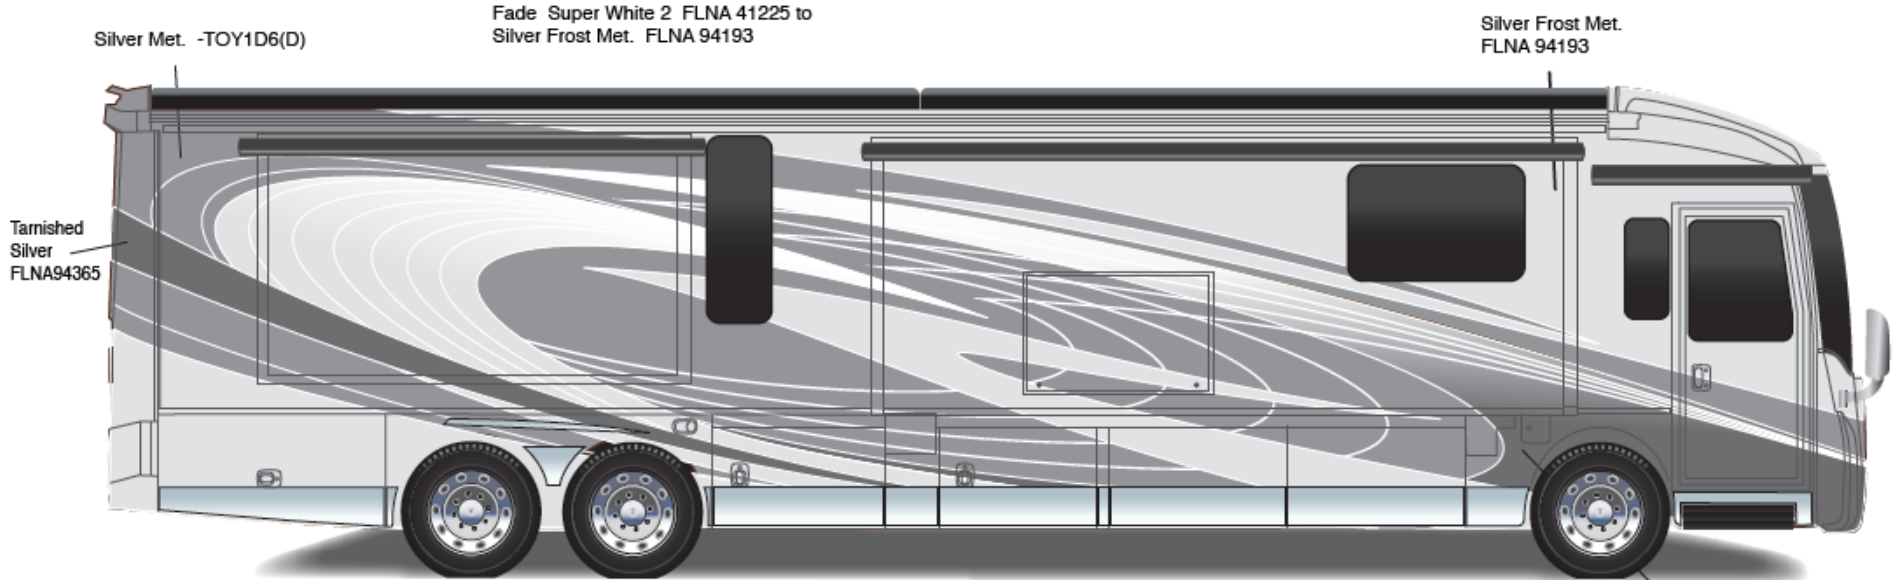

Ellipse Ultra - Full Body Paint Option Code 27A/Frosty Halo

Painted by CDI*

*Full-Body Paint (FBP) is performed by CDI. For information or repair approval specific to CDI paint, excluding transportation damage, contact CDI directly at 641/585-5900.