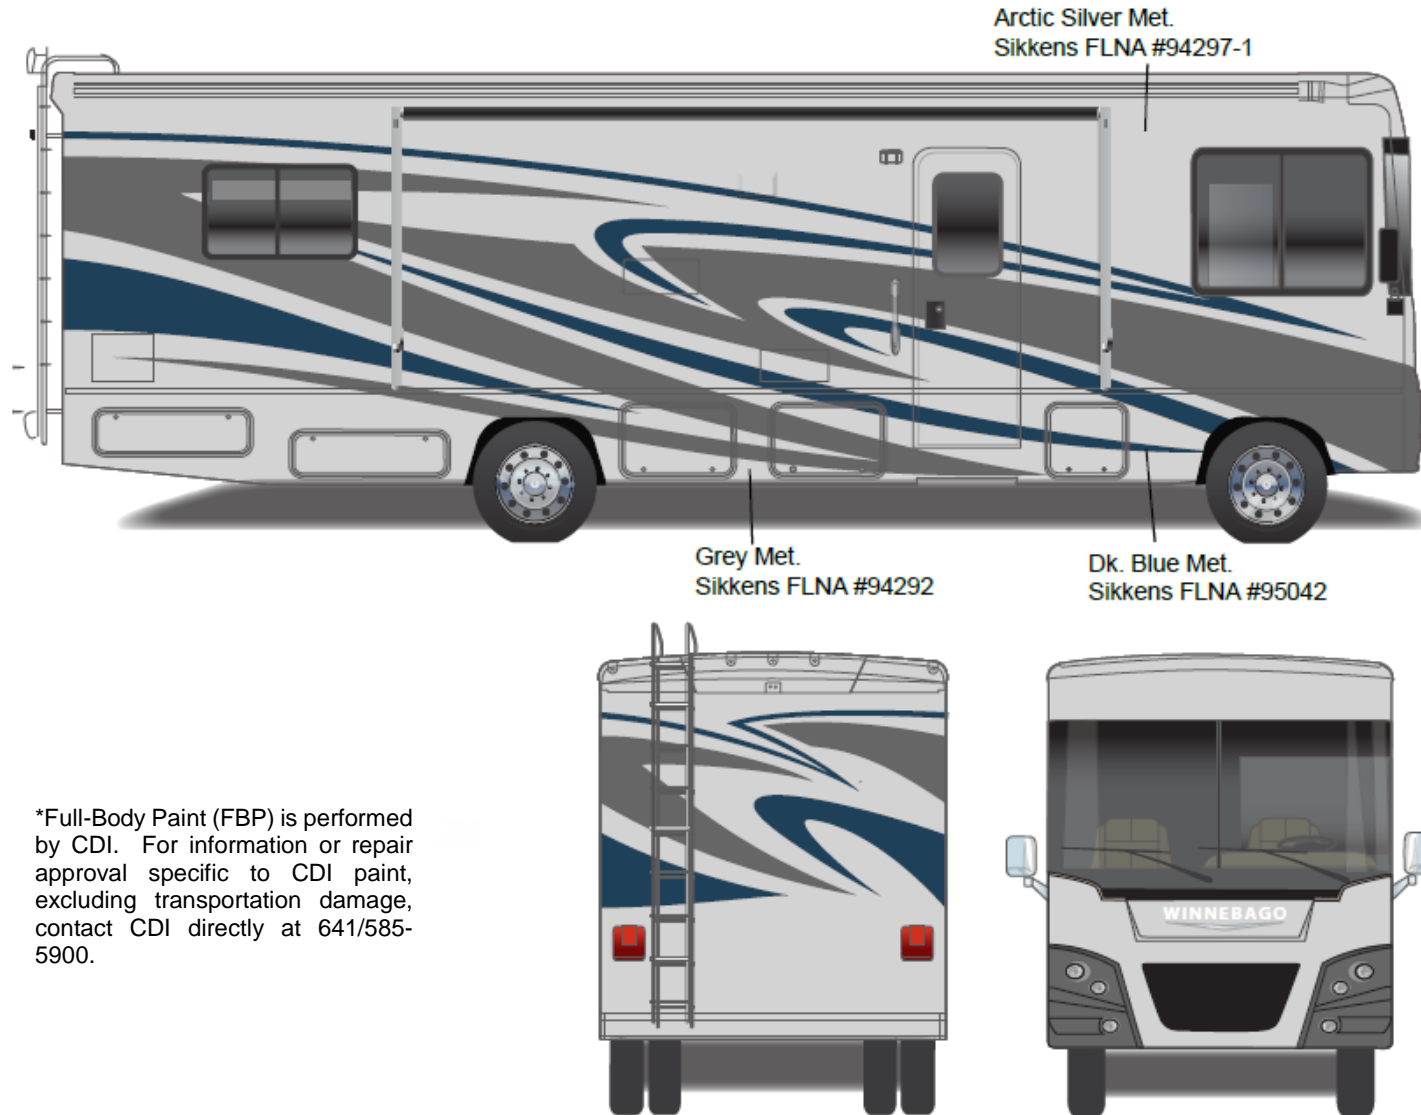

Sunstar - Full Body Paint Option Code 92A/Arctic Silver

Painted by CDI*

*Full-Body Paint (FBP) is performed by CDI. For information or repair approval specific to CDI paint, excluding transportation damage, contact CDI directly at 641/585-5900.