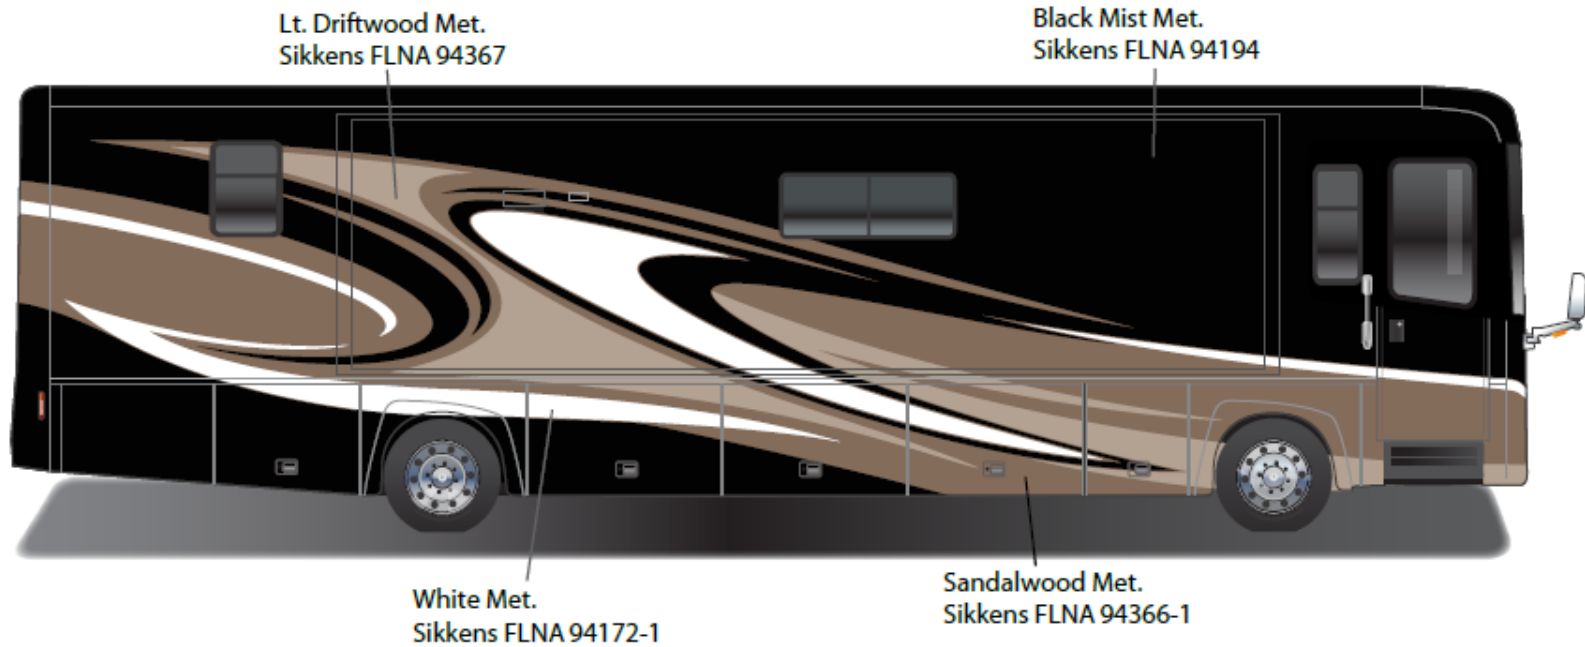

Meridian - Full Body Paint Option Code 27A/Beachwood

Painted by CDI*