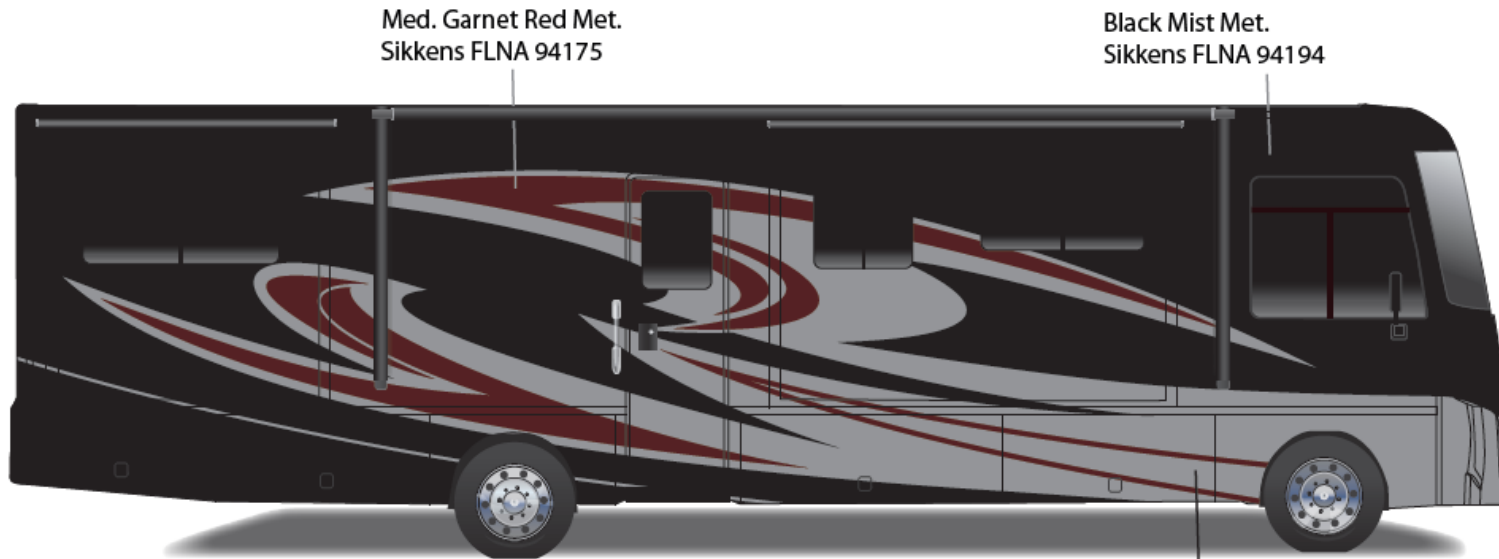

Sunova - Full Body Paint Option Code 24B/Ember

Painted by CDI*