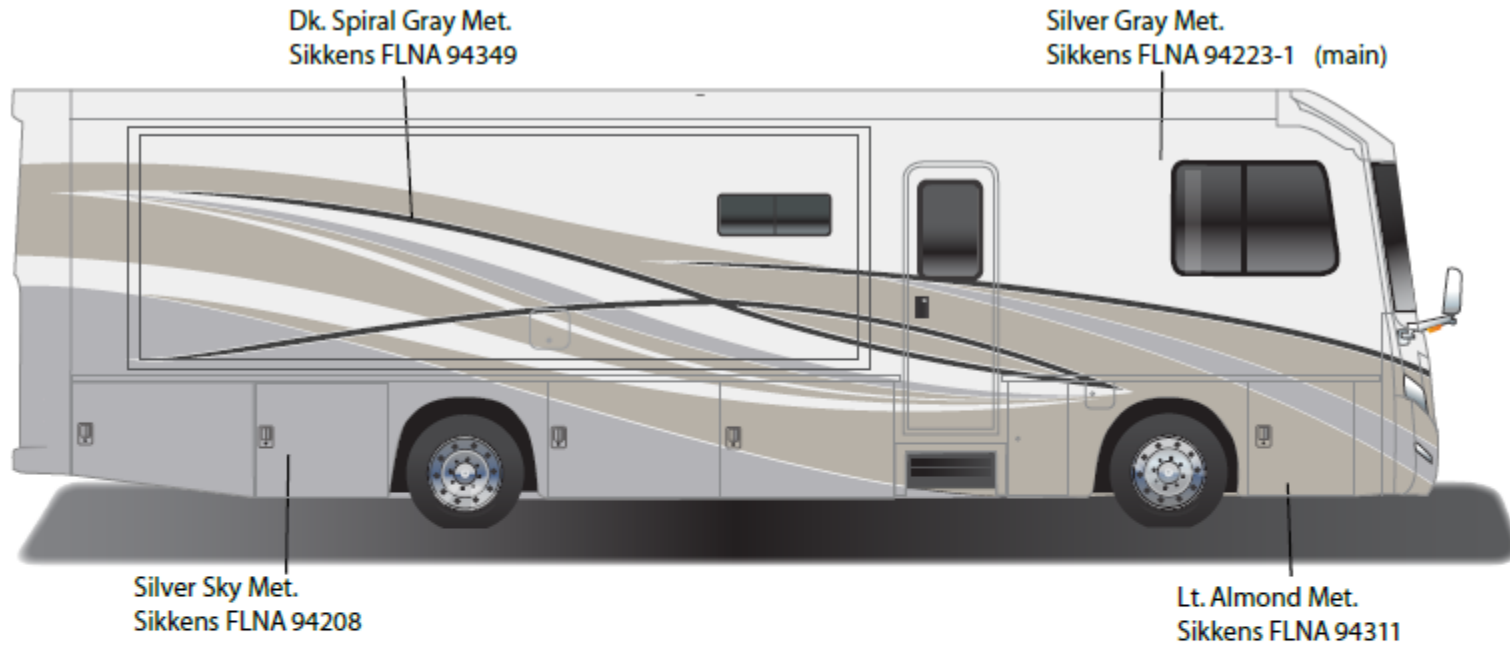

Solei - Full Body Paint Option Code 92A/Silver Sky

Painted by CDI*