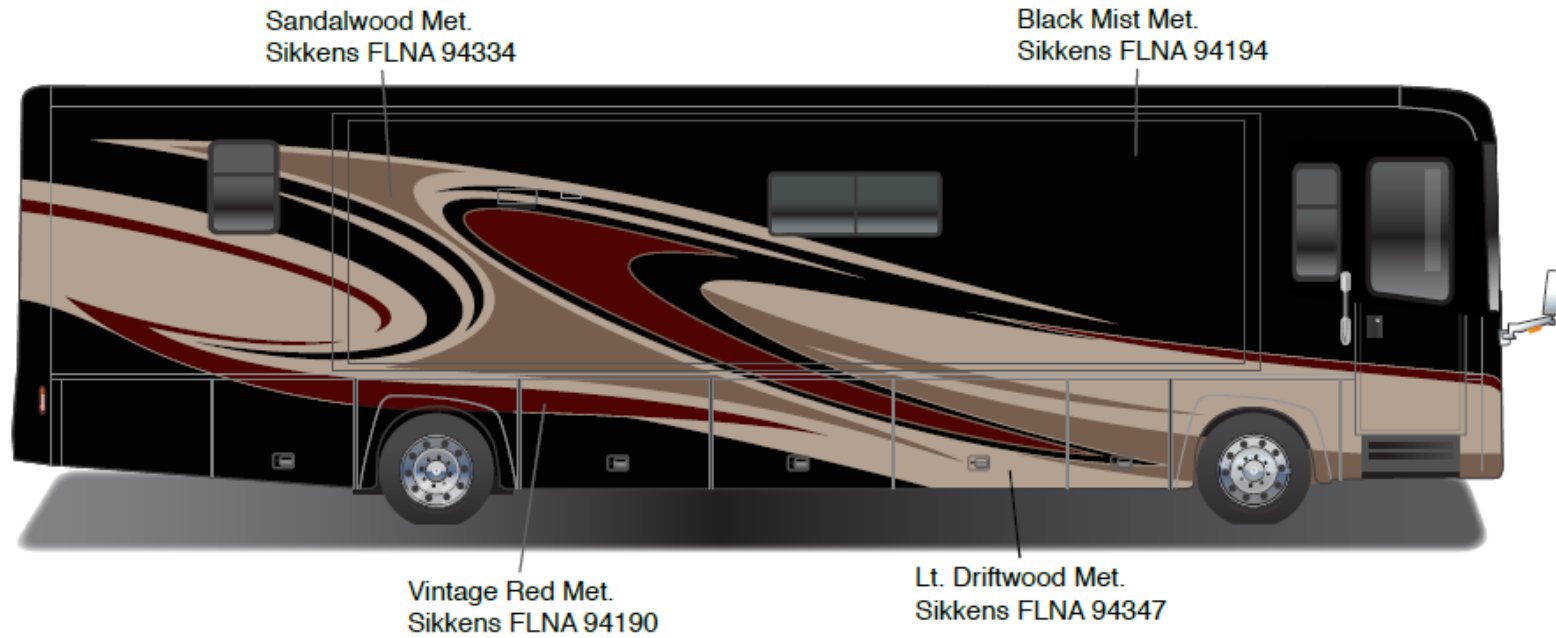

Meridian - Full Body Paint Option Code 92A/Firethorn

Painted by CDI*