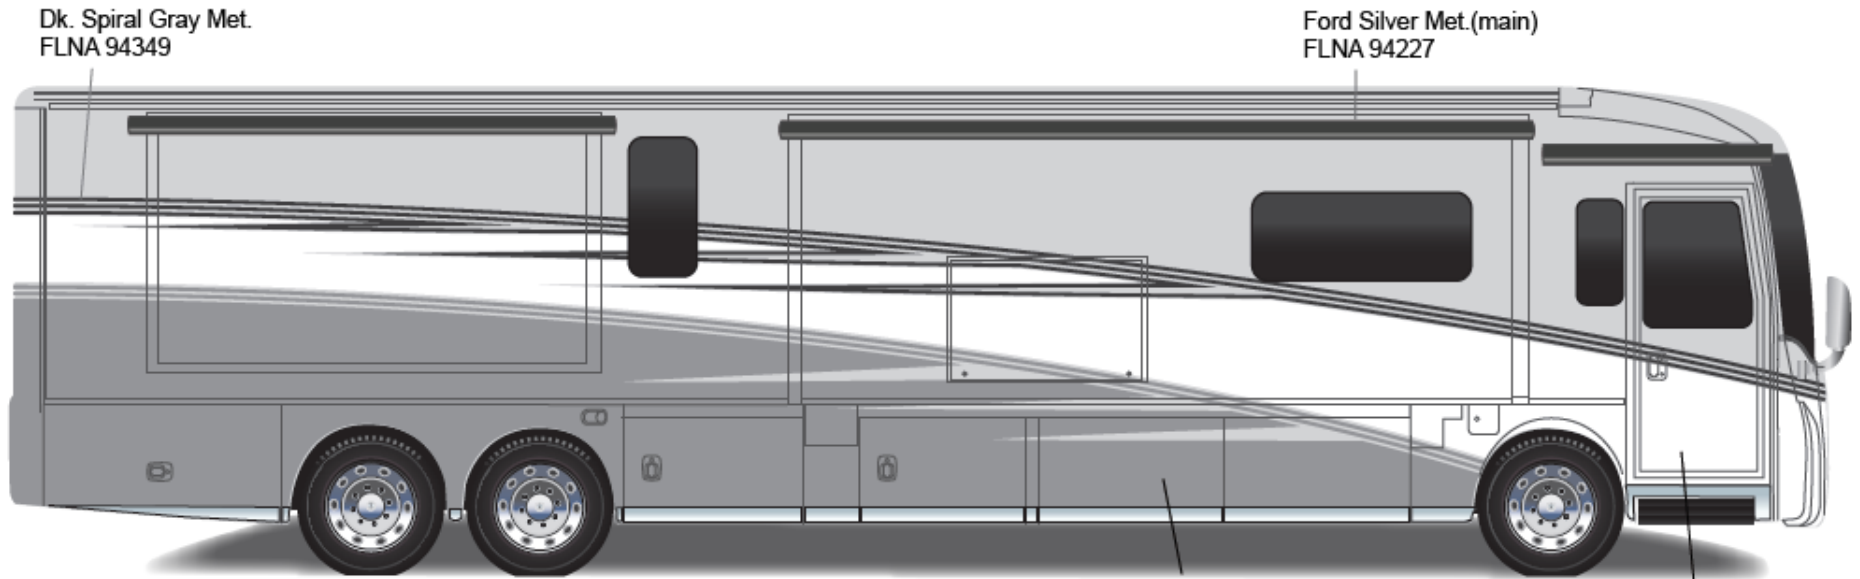

Ellipse - Full Body Paint Option Code 95H/Silver Birch

Painted by CDI*

Lt. Spiral Gray Met.
FLNA 94341

White
FLNA 94325

*Full-Body Paint (FBP) is performed by CDI. For information or repair approval specific to CDI paint, excluding transportation damage, contact CDI directly at 641/585-5900.