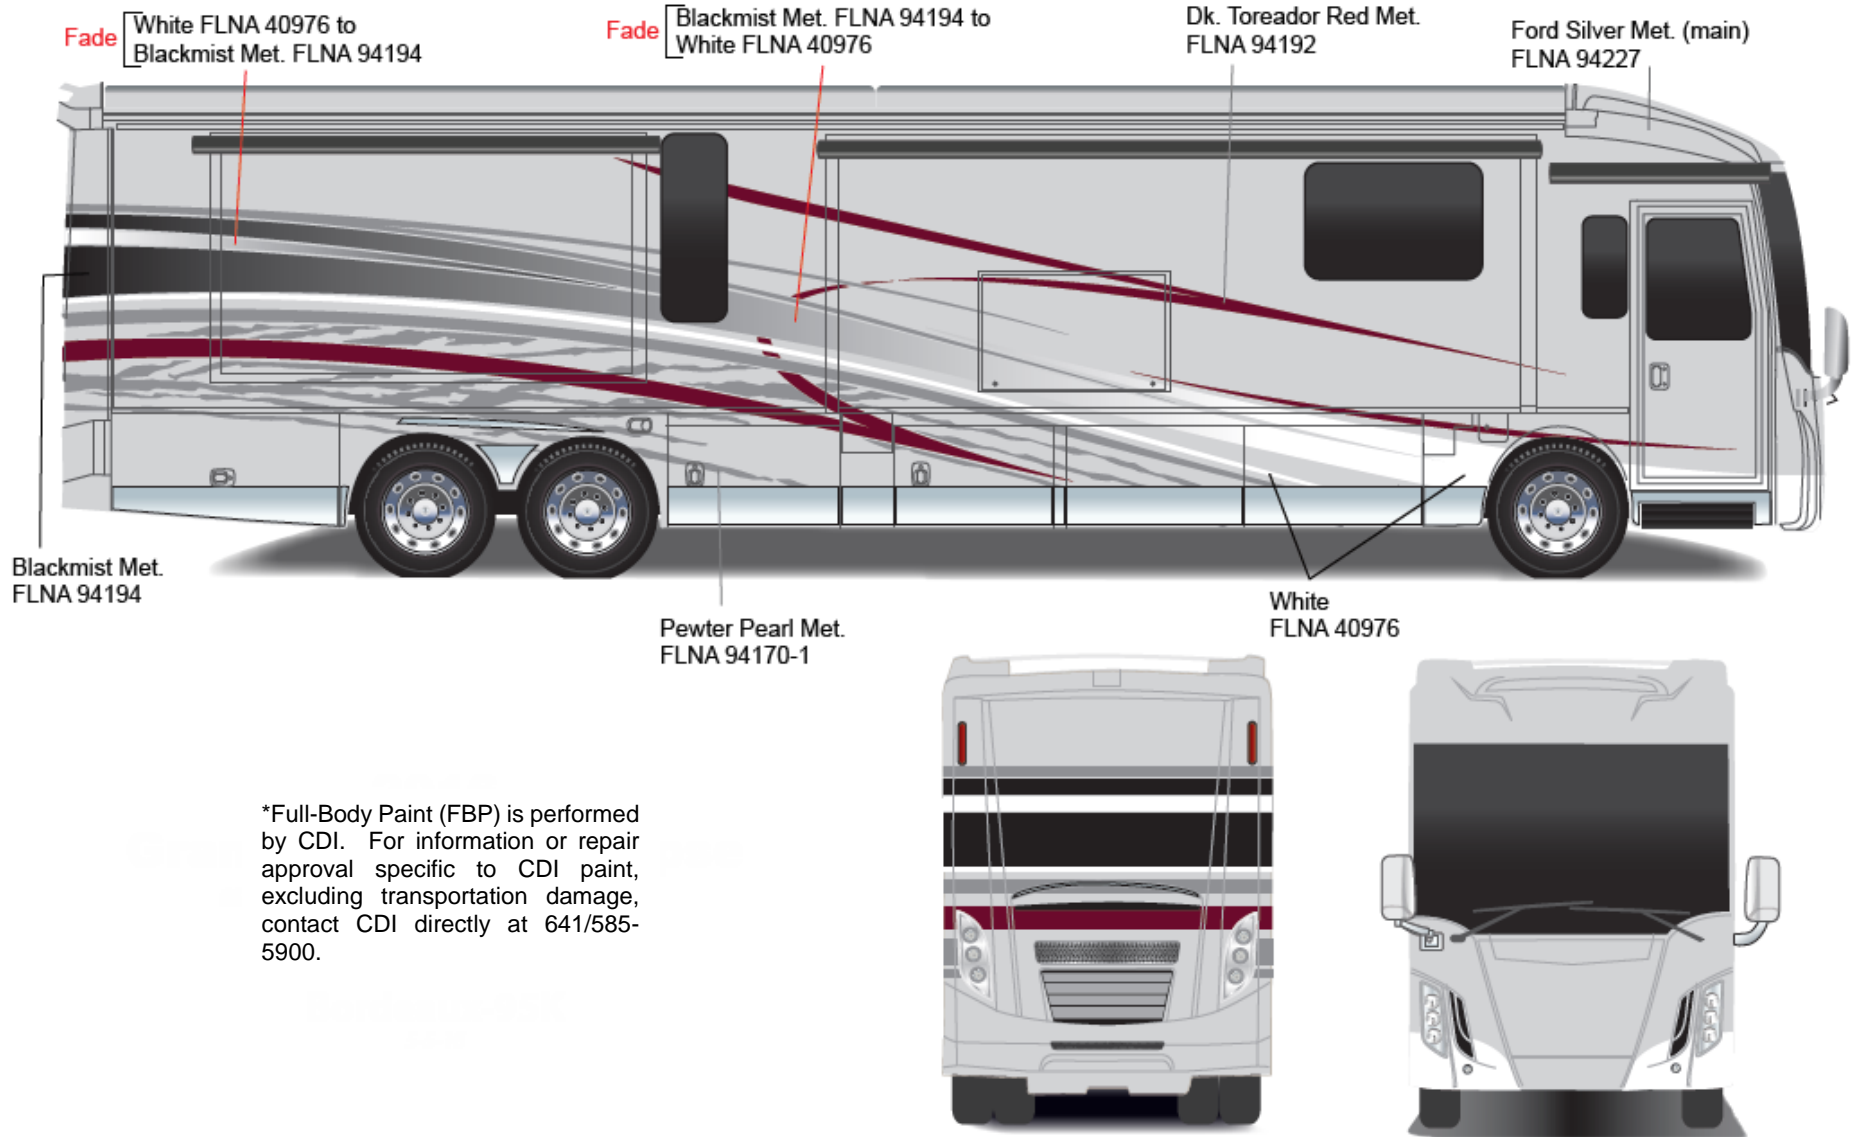

Ellipse Ultra – Full Body Paint Option Code 95K/Bordeaux

Painted by CDI*

*Full-Body Paint (FBP) is performed by CDI. For information or repair approval specific to CDI paint, excluding transportation damage, contact CDI directly at 641/585-5900.