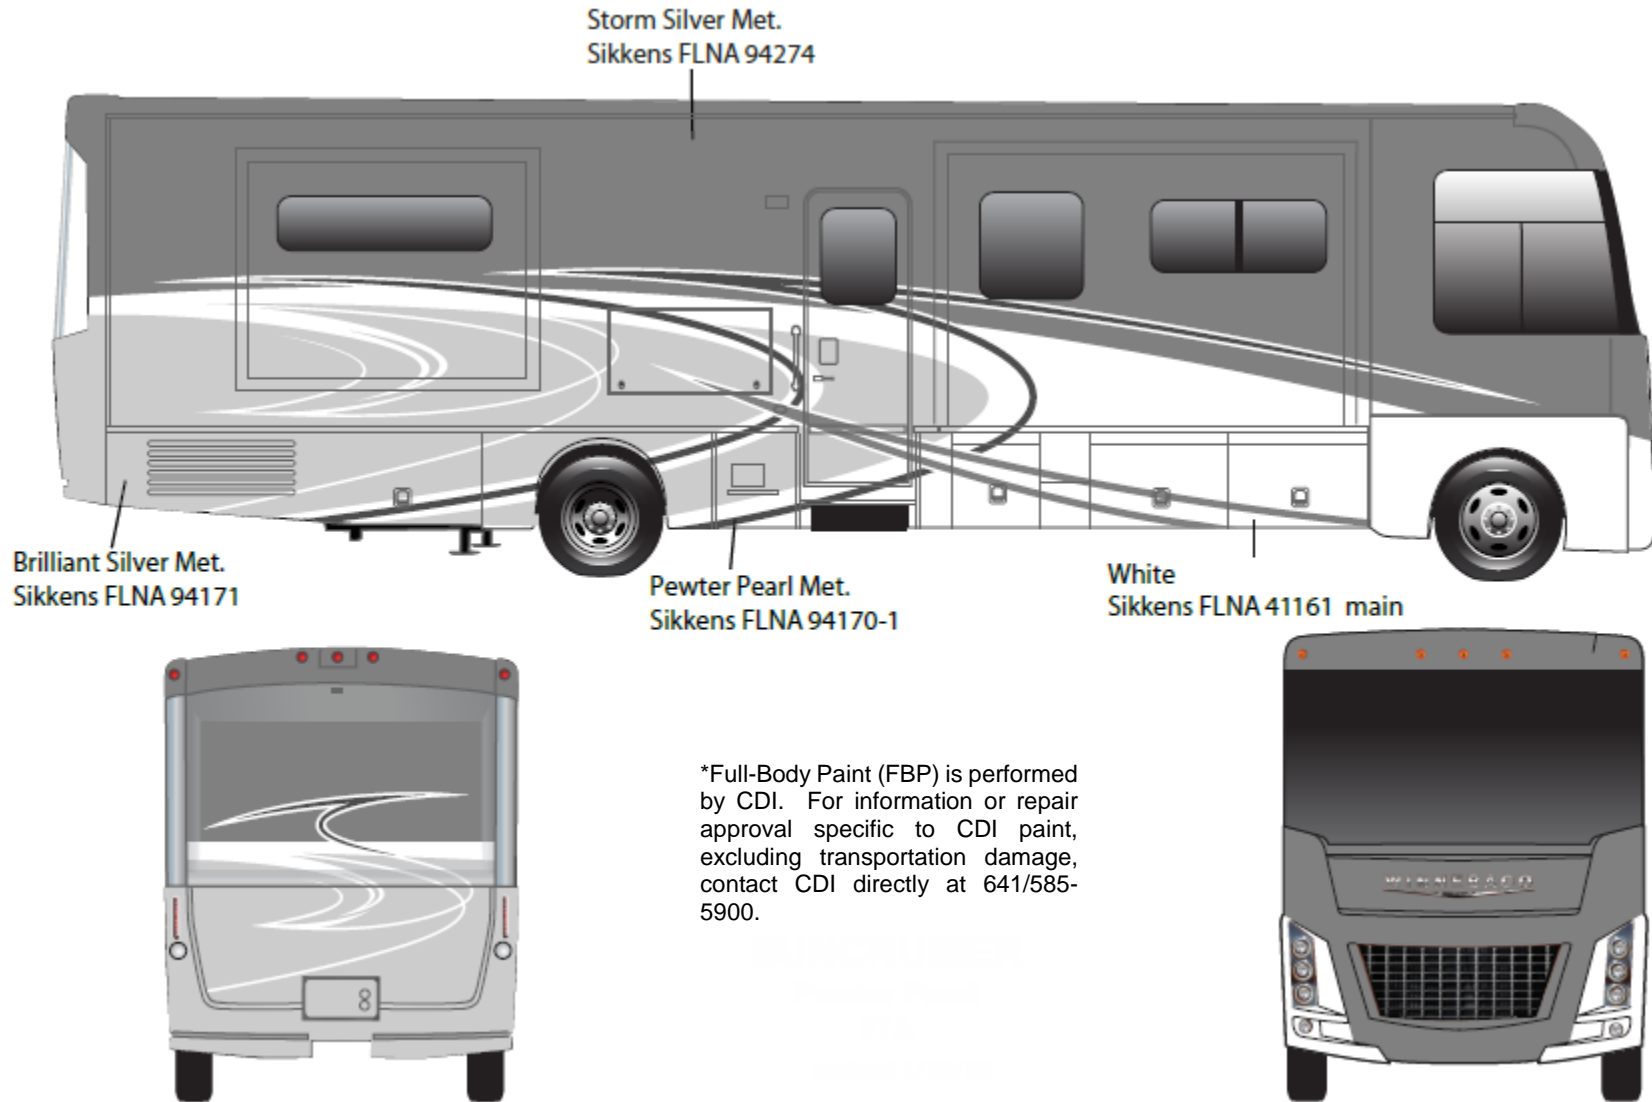

Suncruiser - Full Body Paint Option Code 27A/Pewter Pearl

Painted by CDI*

*Full-Body Paint (FBP) is performed by CDI. For information or repair approval specific to CDI paint, excluding transportation damage, contact CDI directly at 641/585-5900.