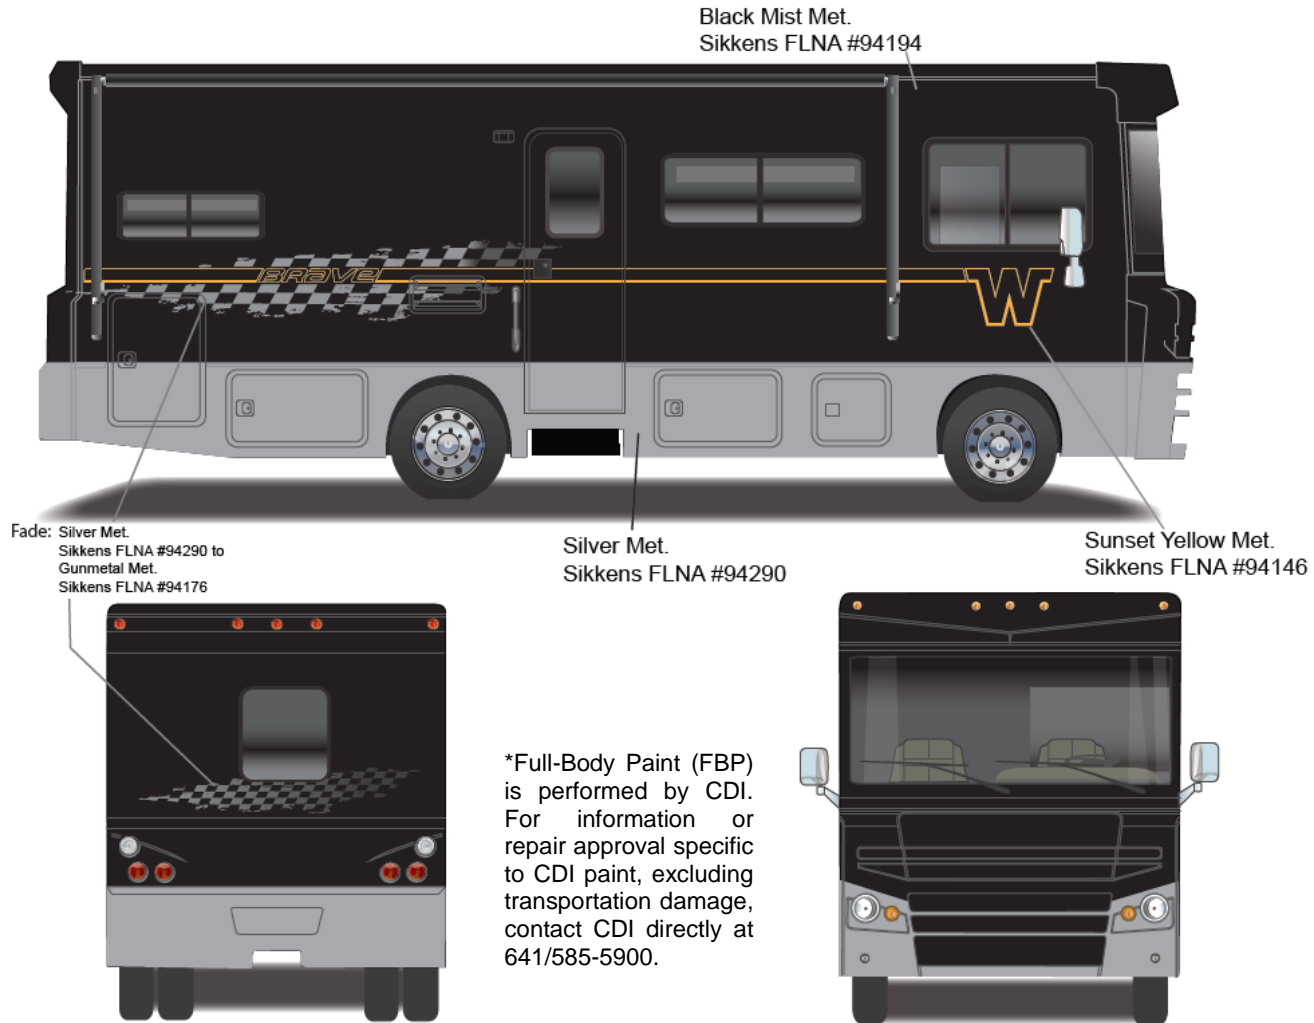

Tribate - Full Body Paint Option Code 27A/Daytona

Painted by CDI*