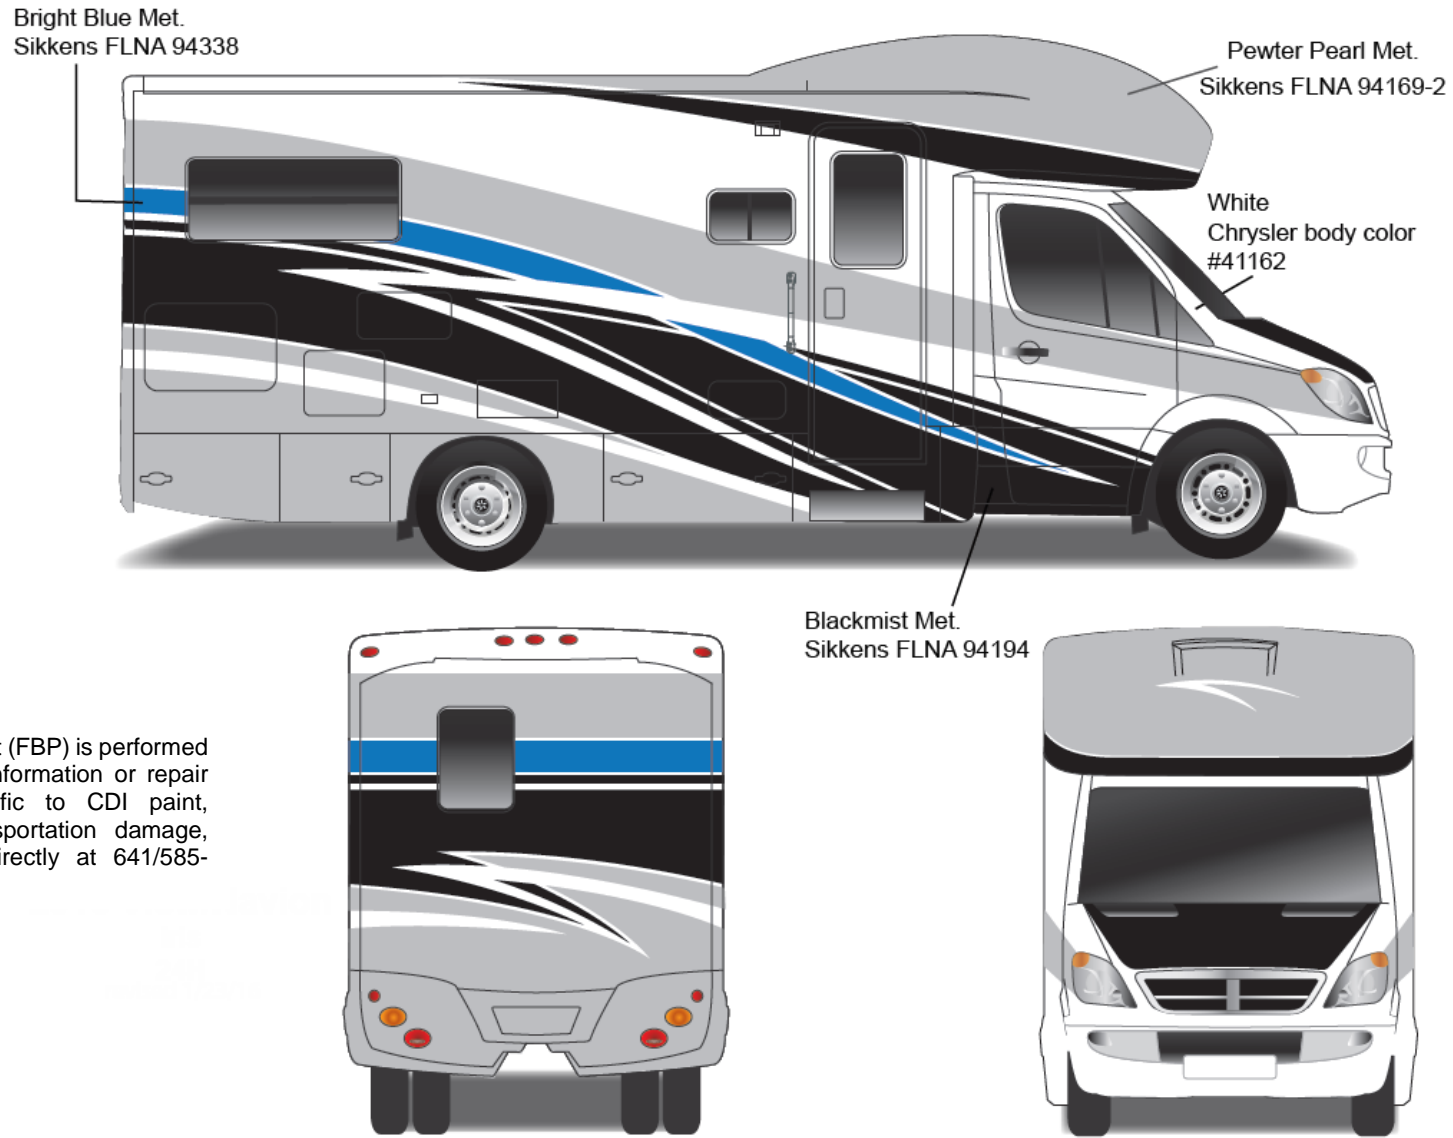

Navion - Full Body Paint Option Code 24H/Iris

Painted by CDI*

*Full-Body Paint (FBP) is performed by CDI. For information or repair approval specific to CDI paint, excluding transportation damage, contact CDI directly at 641/585-5900.