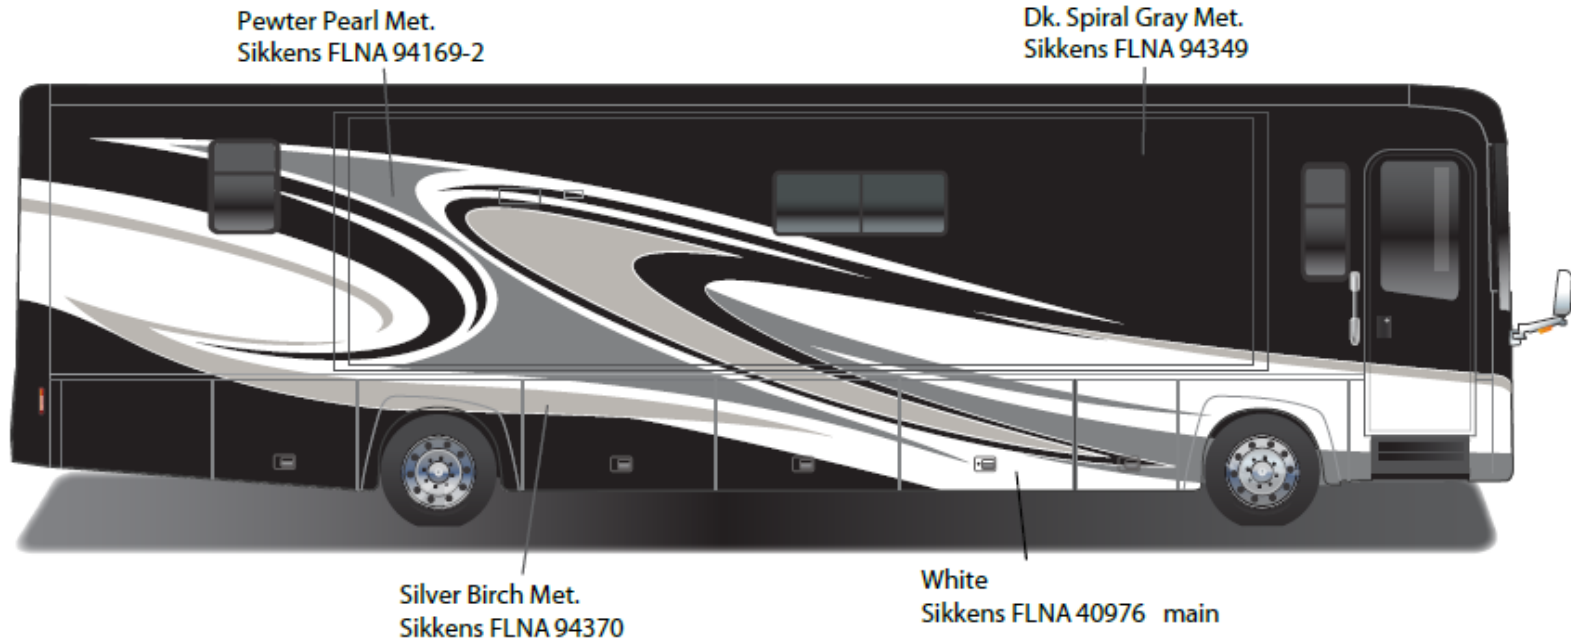

Meridian - Full Body Paint Option Code 24C/Spiral Gray

Painted by CDI*