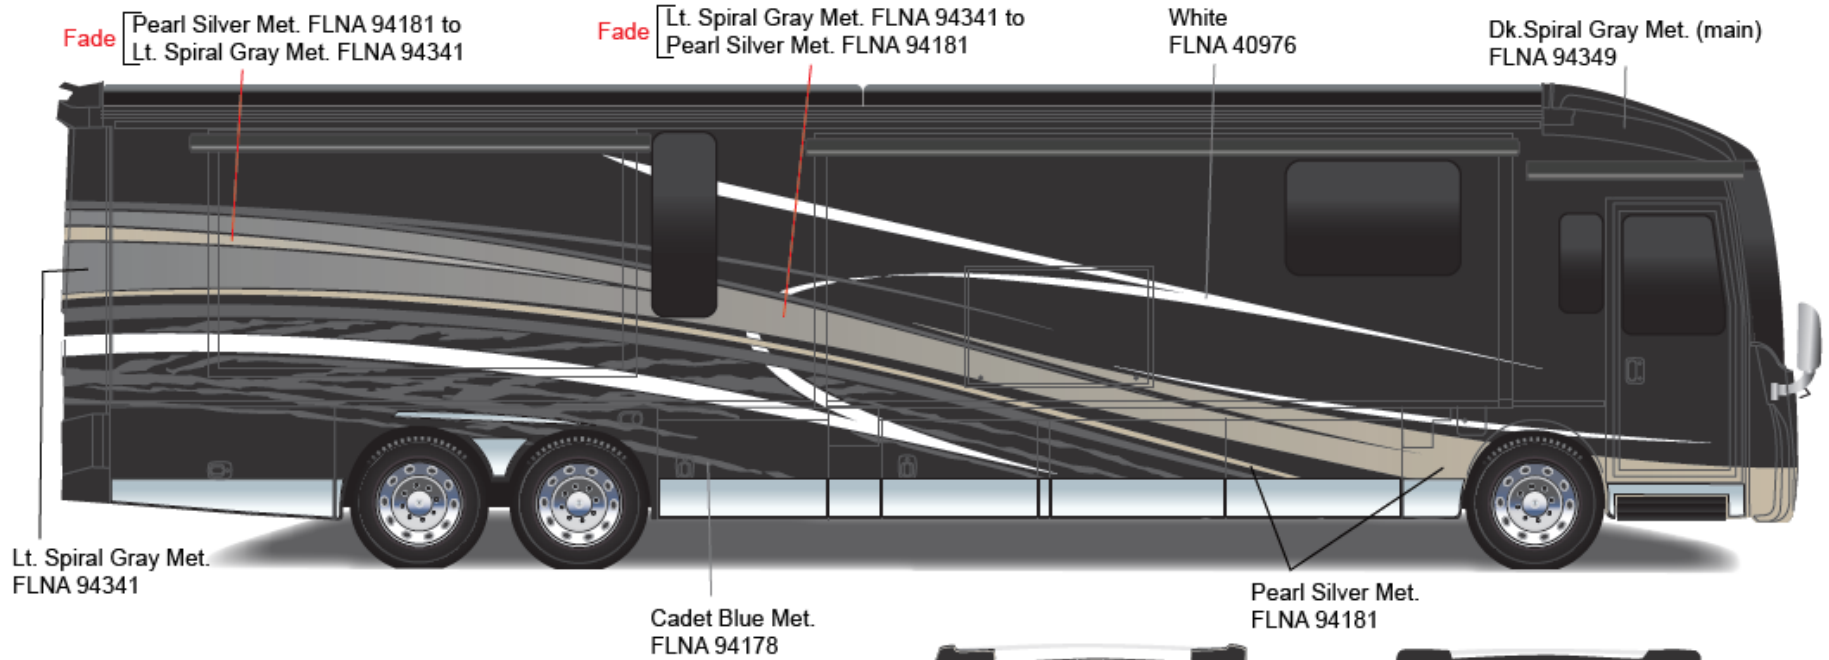

Ellipse Ultra - Full Body Paint Option Code 95E/Spiral Gray

Painted by CDI*