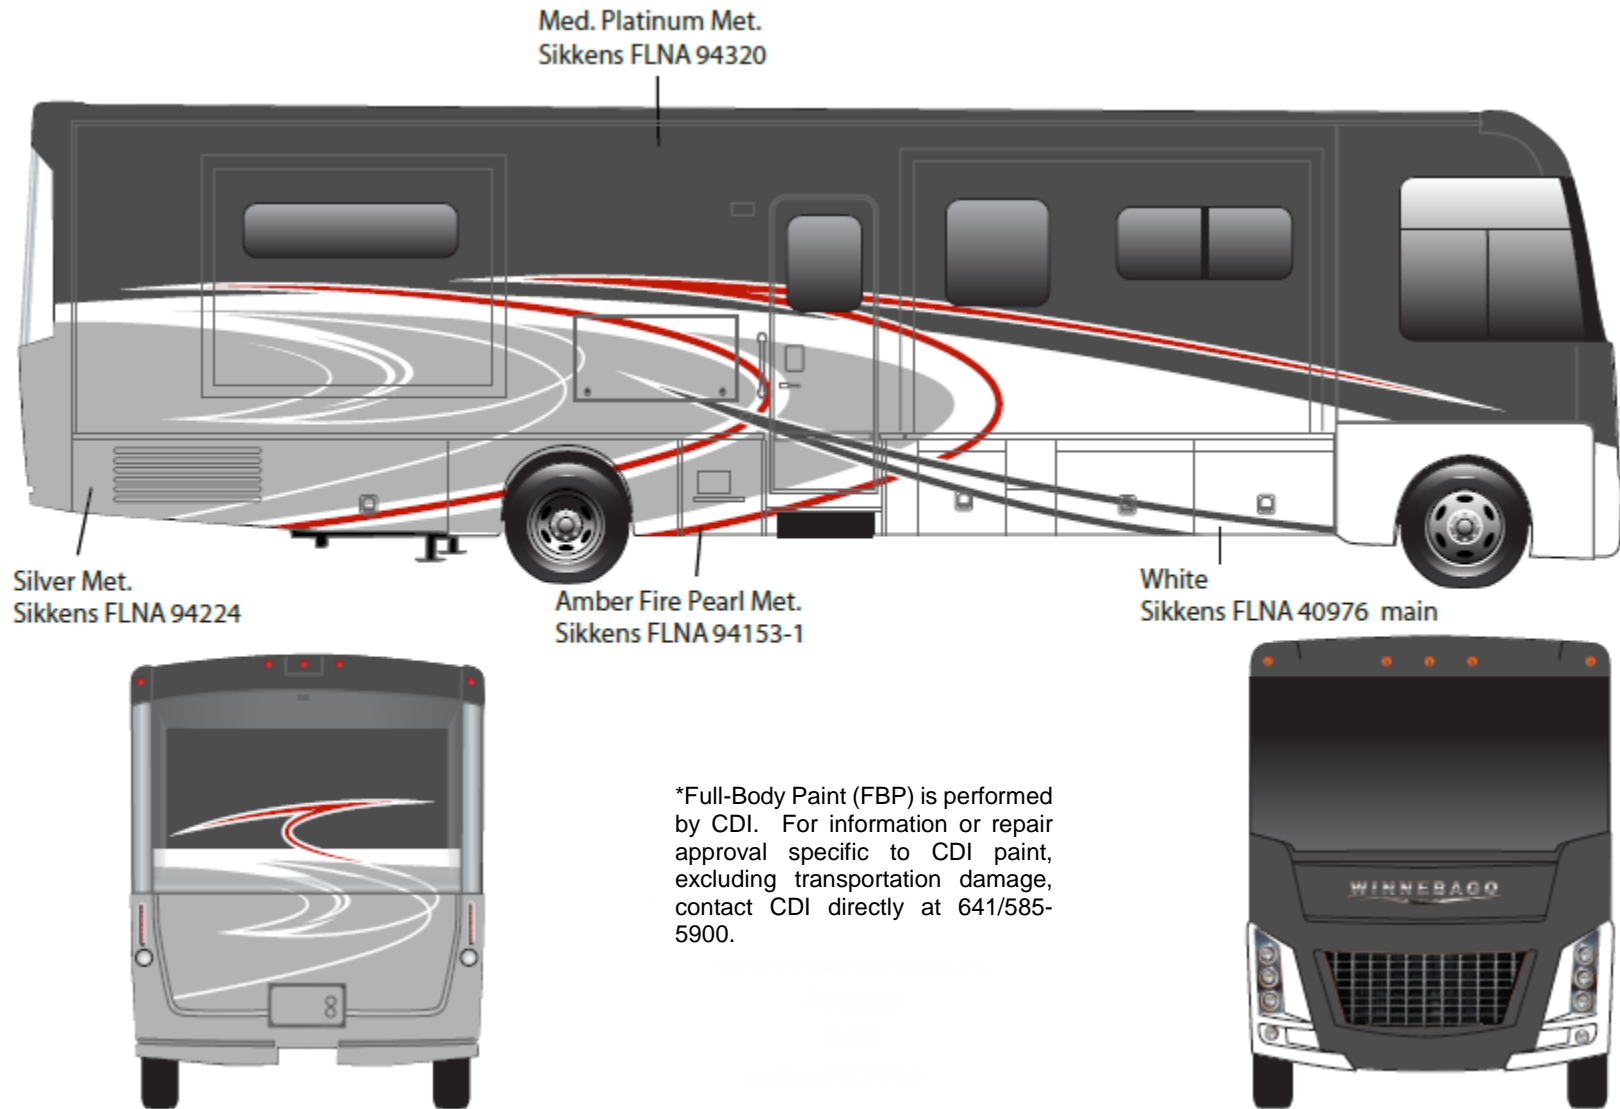

Suncruiser - Full Body Paint Option Code 24C/Amber

Painted by CDI*

*Full-Body Paint (FBP) is performed by CDI. For information or repair approval specific to CDI paint, excluding transportation damage, contact CDI directly at 641/585-5900.