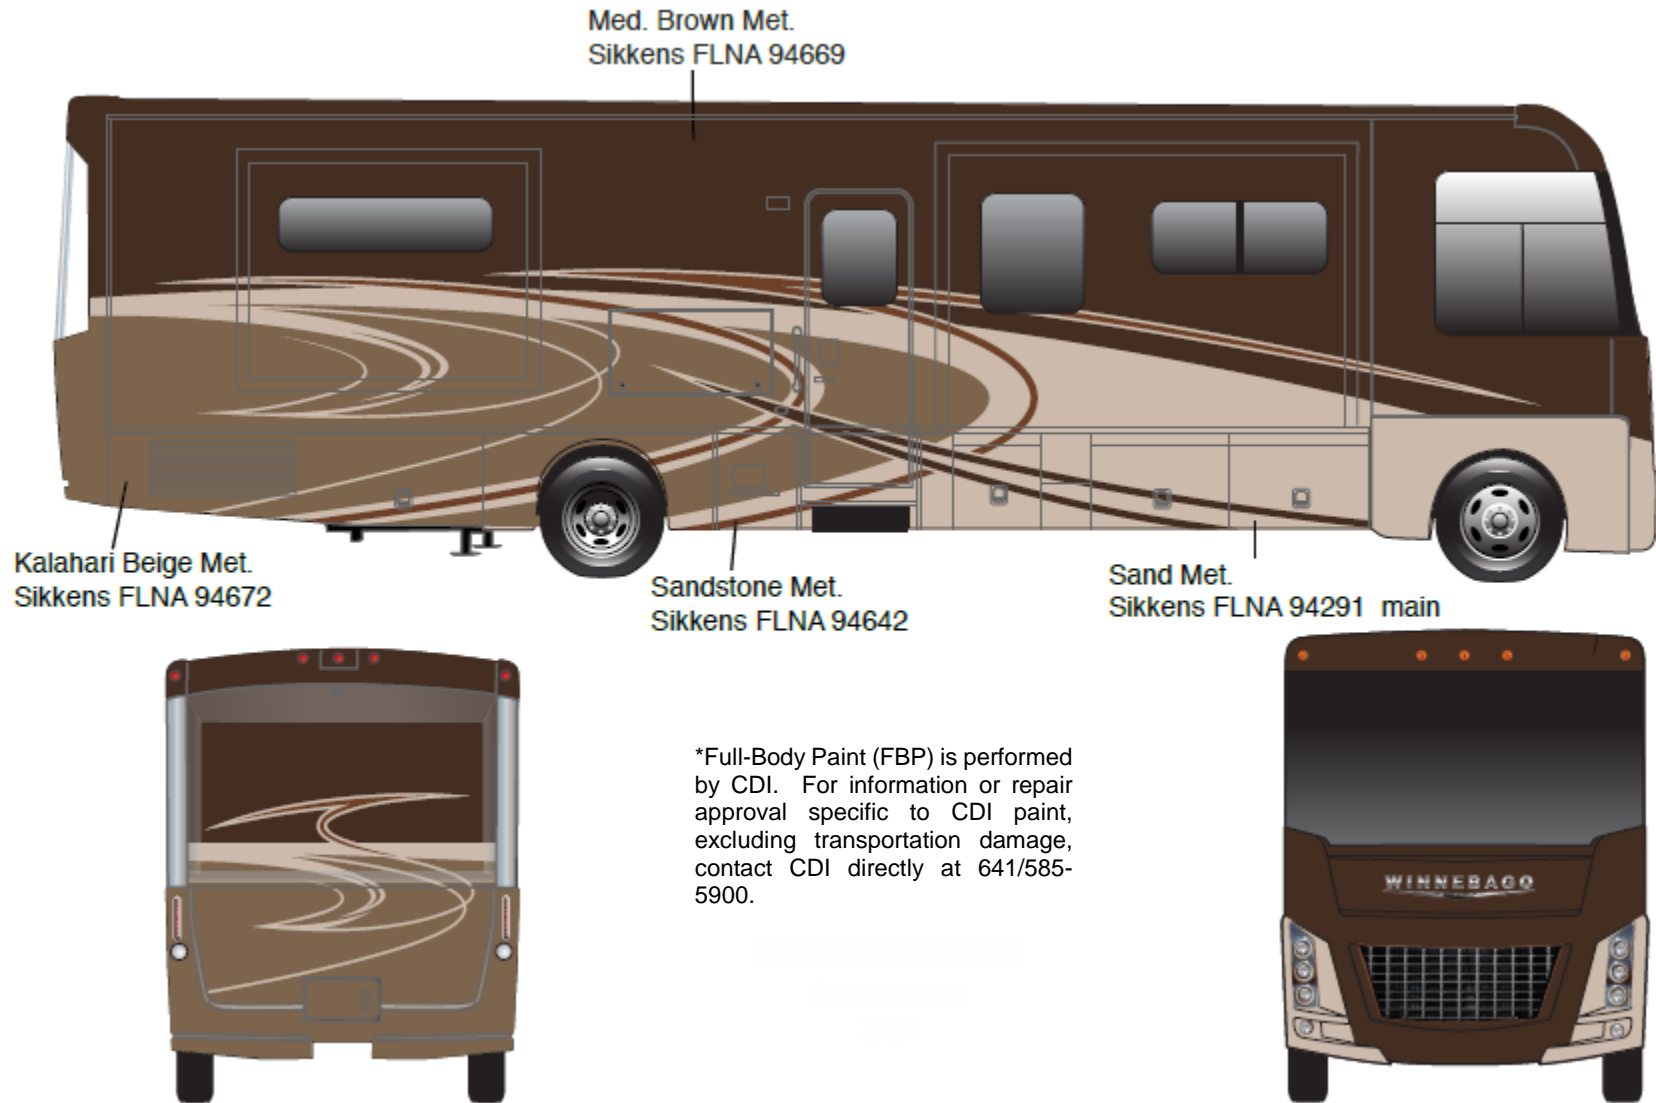

Suncruiser - Full Body Paint Option Code 24H/Sandstone

Painted by CDI*