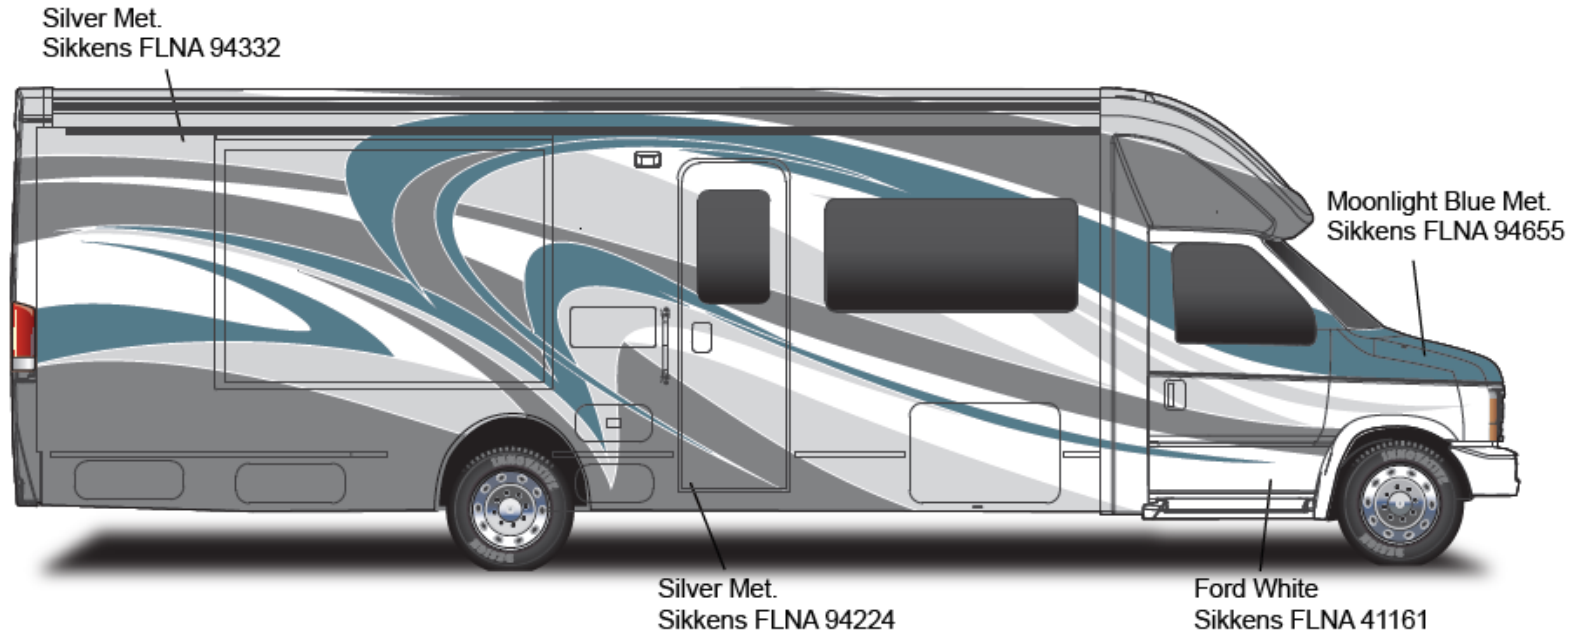

Cambria - Full Body Paint Option Code 92A/Denim

Painted by CDI*