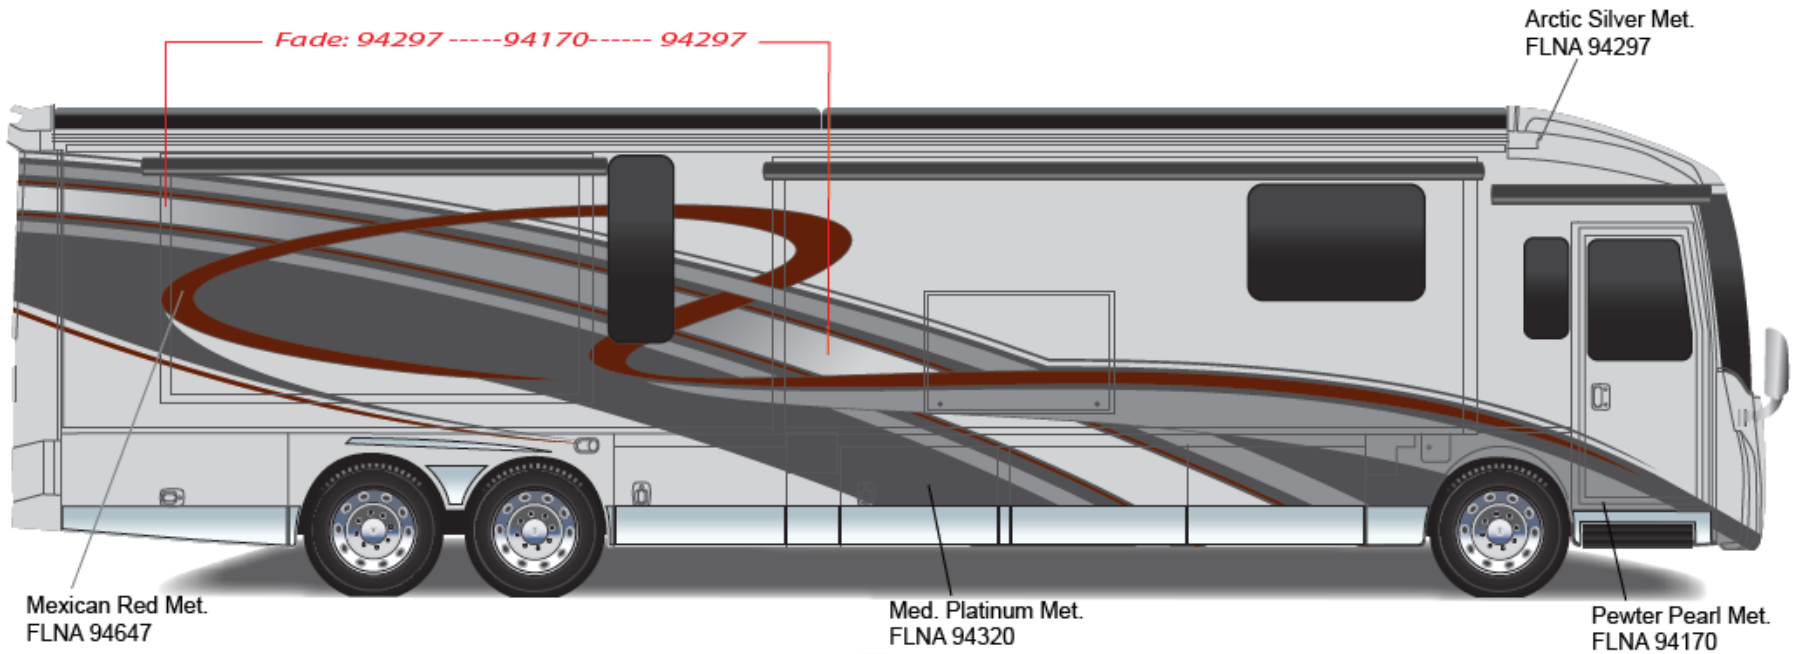

Ellipse Ultra - Full Body Paint Option Code 24B/Titanium

Painted by CDI*

*Fade: 94297
to 94170
to 94297*