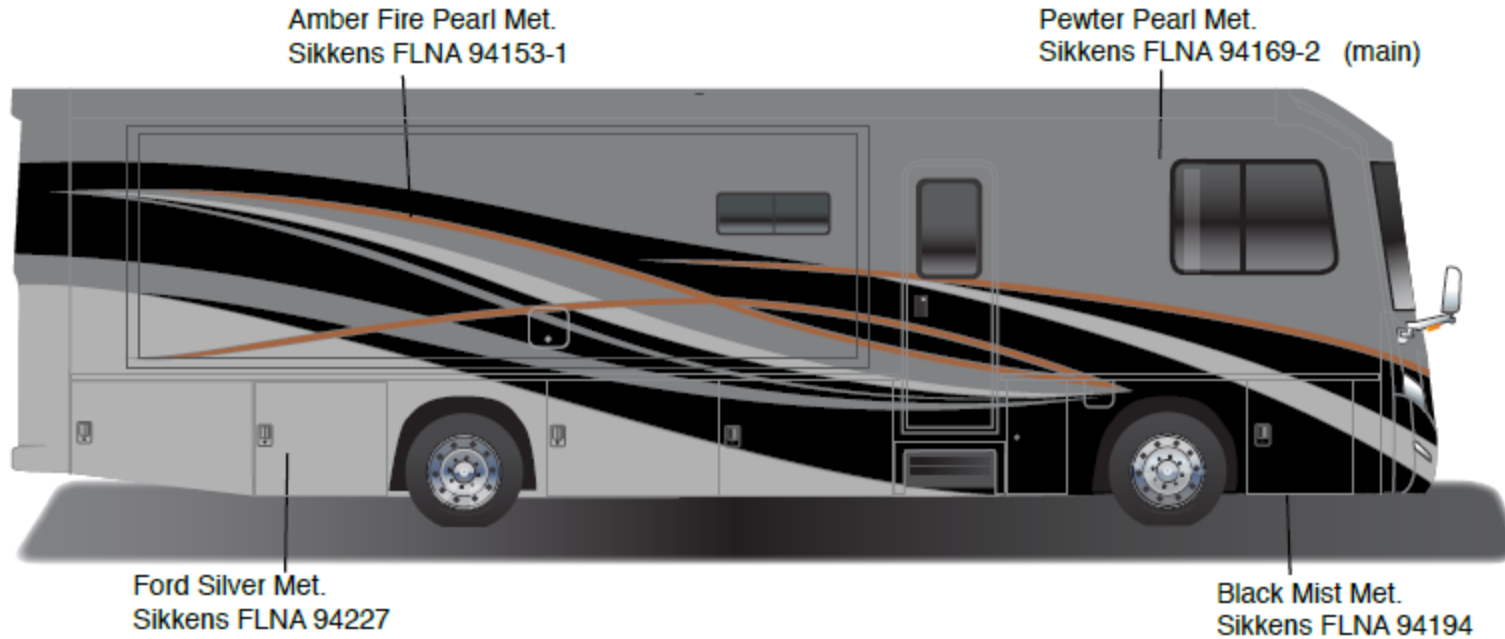

Solei - Full Body Paint Option Code 24B/Pewter

Painted by CDI*