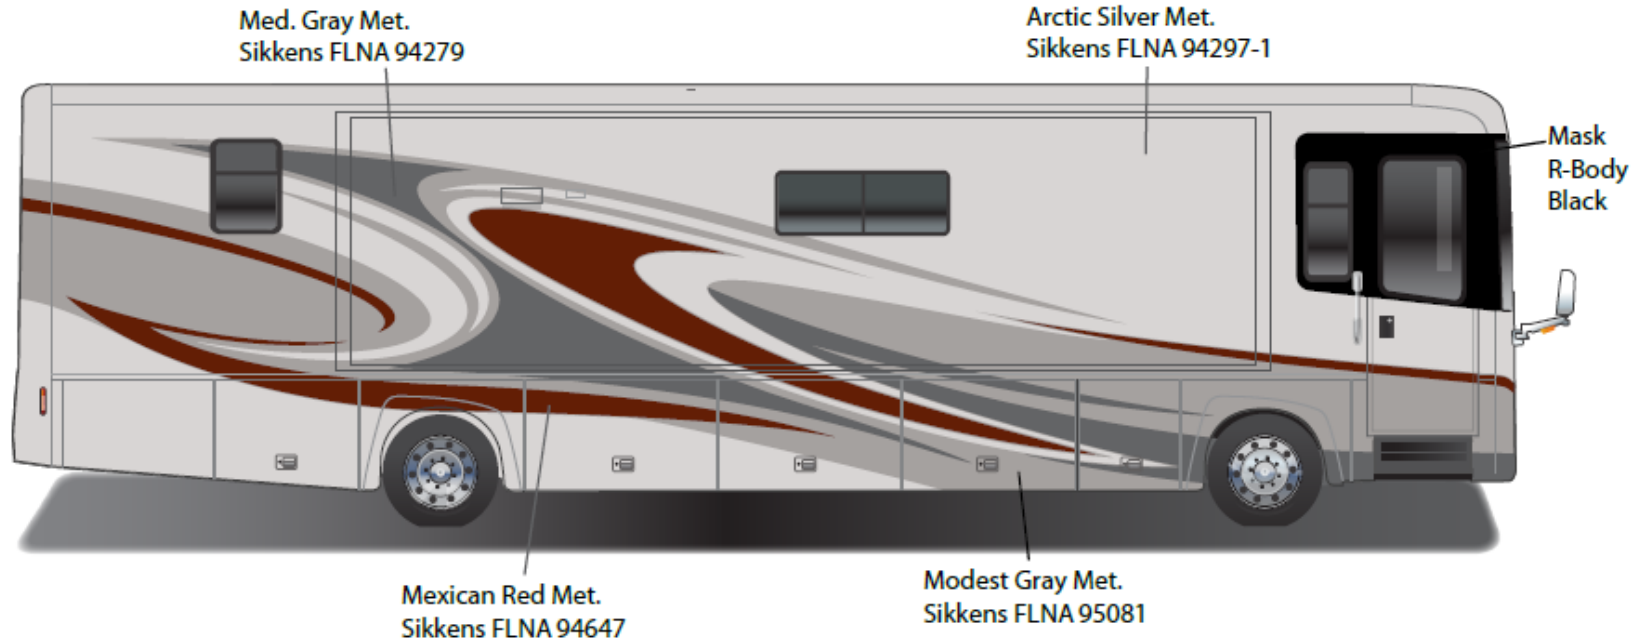

Meridian - Full Body Paint Option Code 24H/Titanium

Painted by CDI*