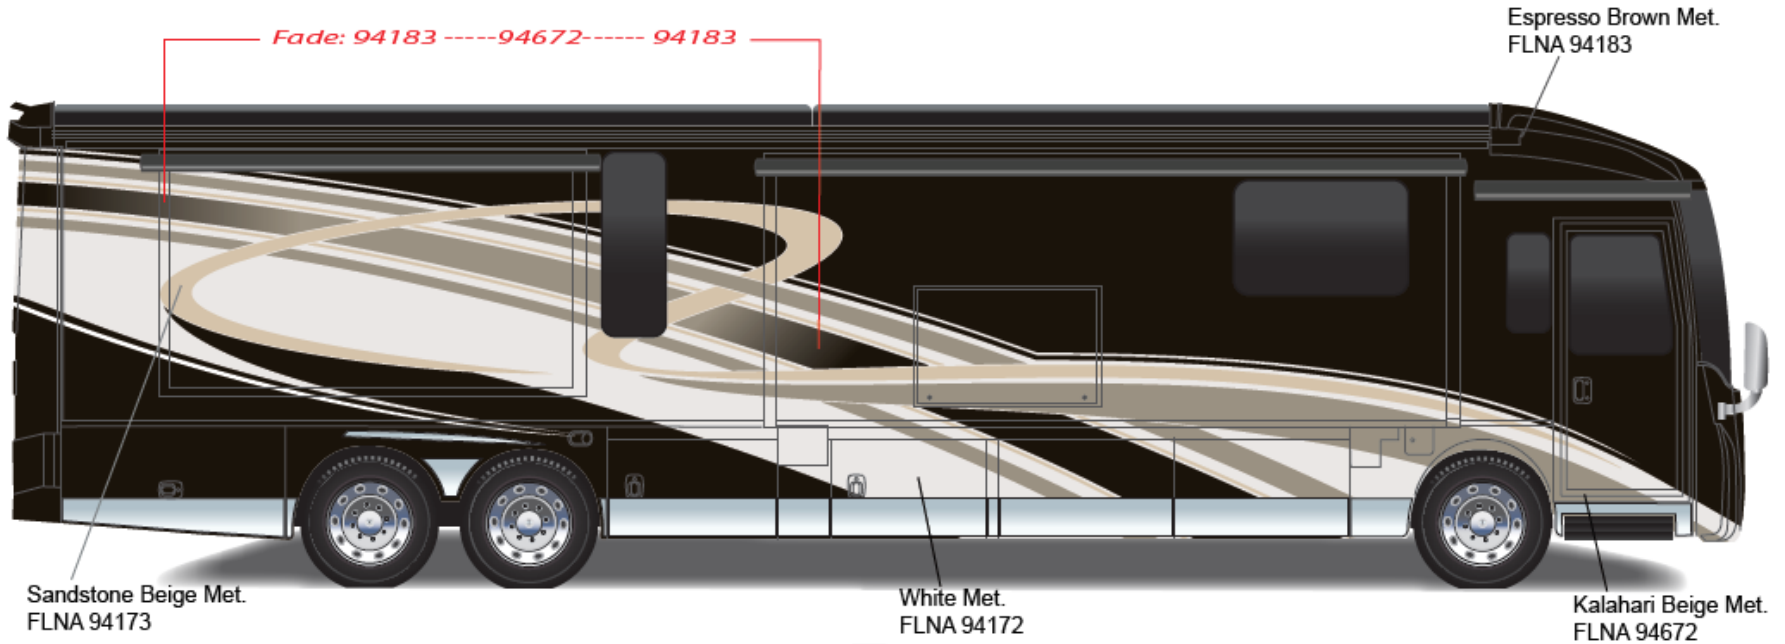

Ellipse Ultra - Full Body Paint Option Code 24H/Kalahari Dawn

Painted by CDI*

Fade: 94183
to 94672
to 94183

*Full-Body Paint (FBP) is performed by CDI. For information or repair approval specific to CDI paint, excluding transportation damage, contact CDI directly at 641/585-5900.