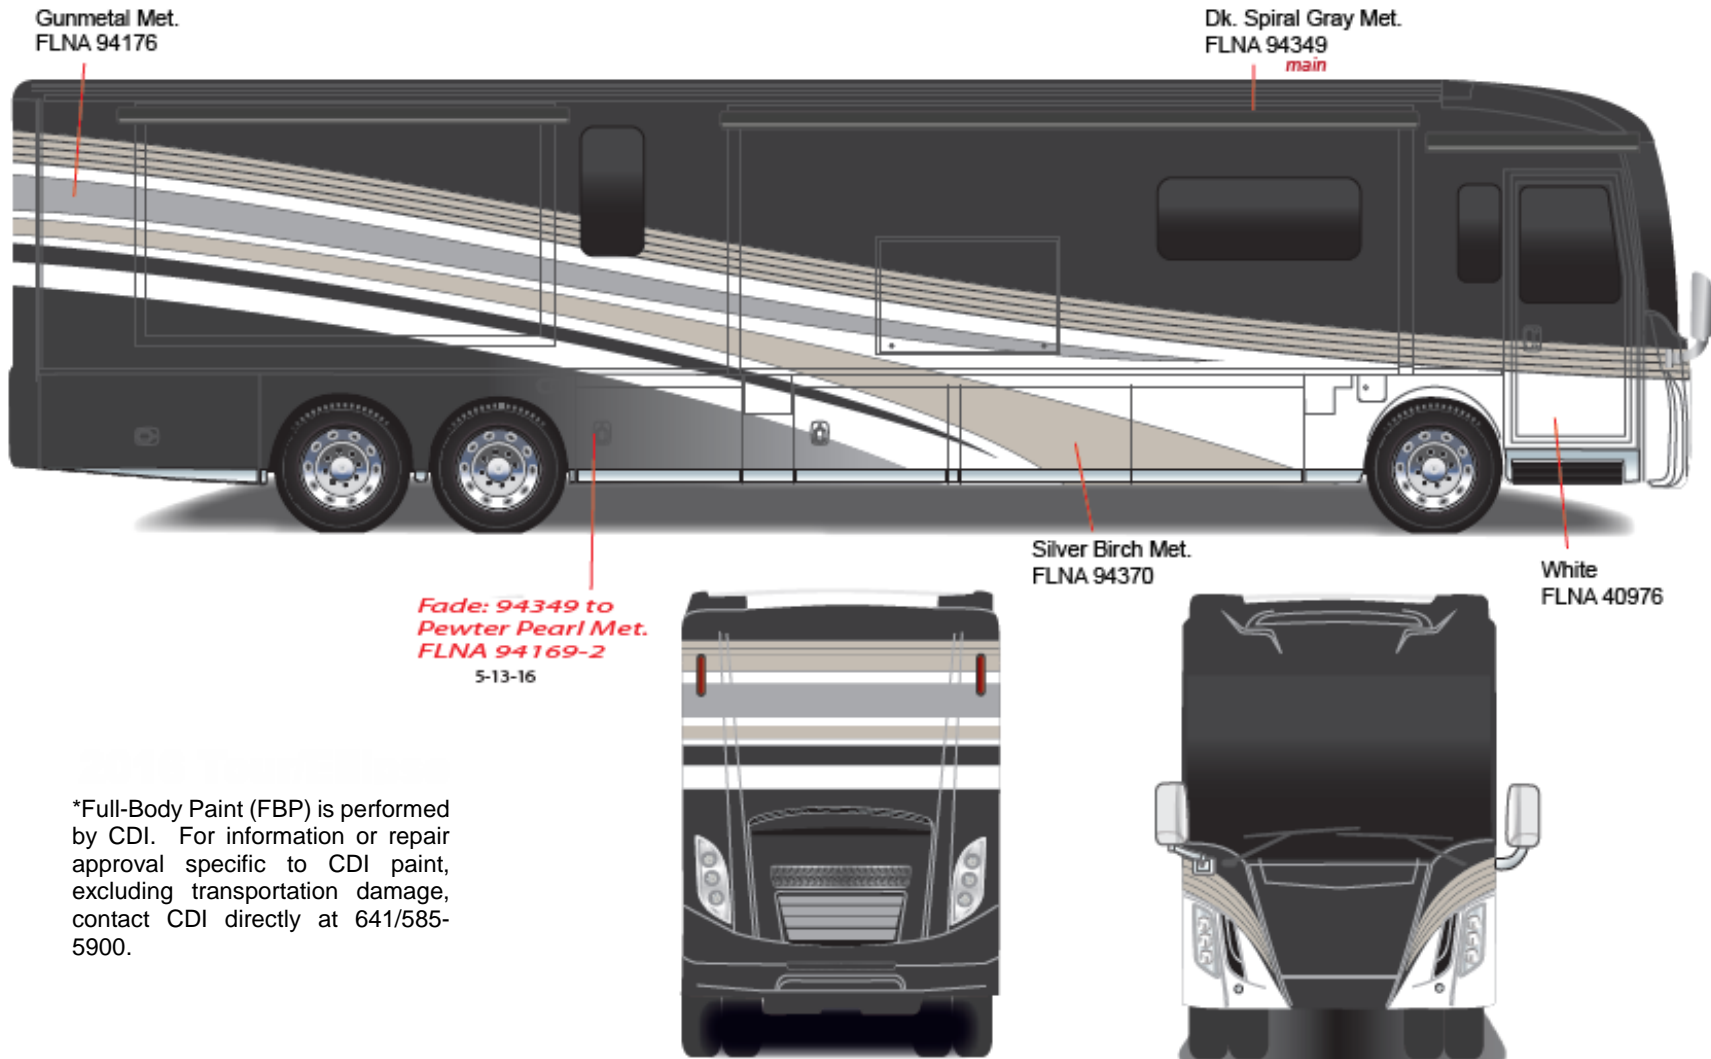

Ellipse - Full Body Paint Option Code 95C/Dark Spiral Gray

Painted by CDI*

*Full-Body Paint (FBP) is performed by CDI. For information or repair approval specific to CDI paint, excluding transportation damage, contact CDI directly at 641/585-5900.