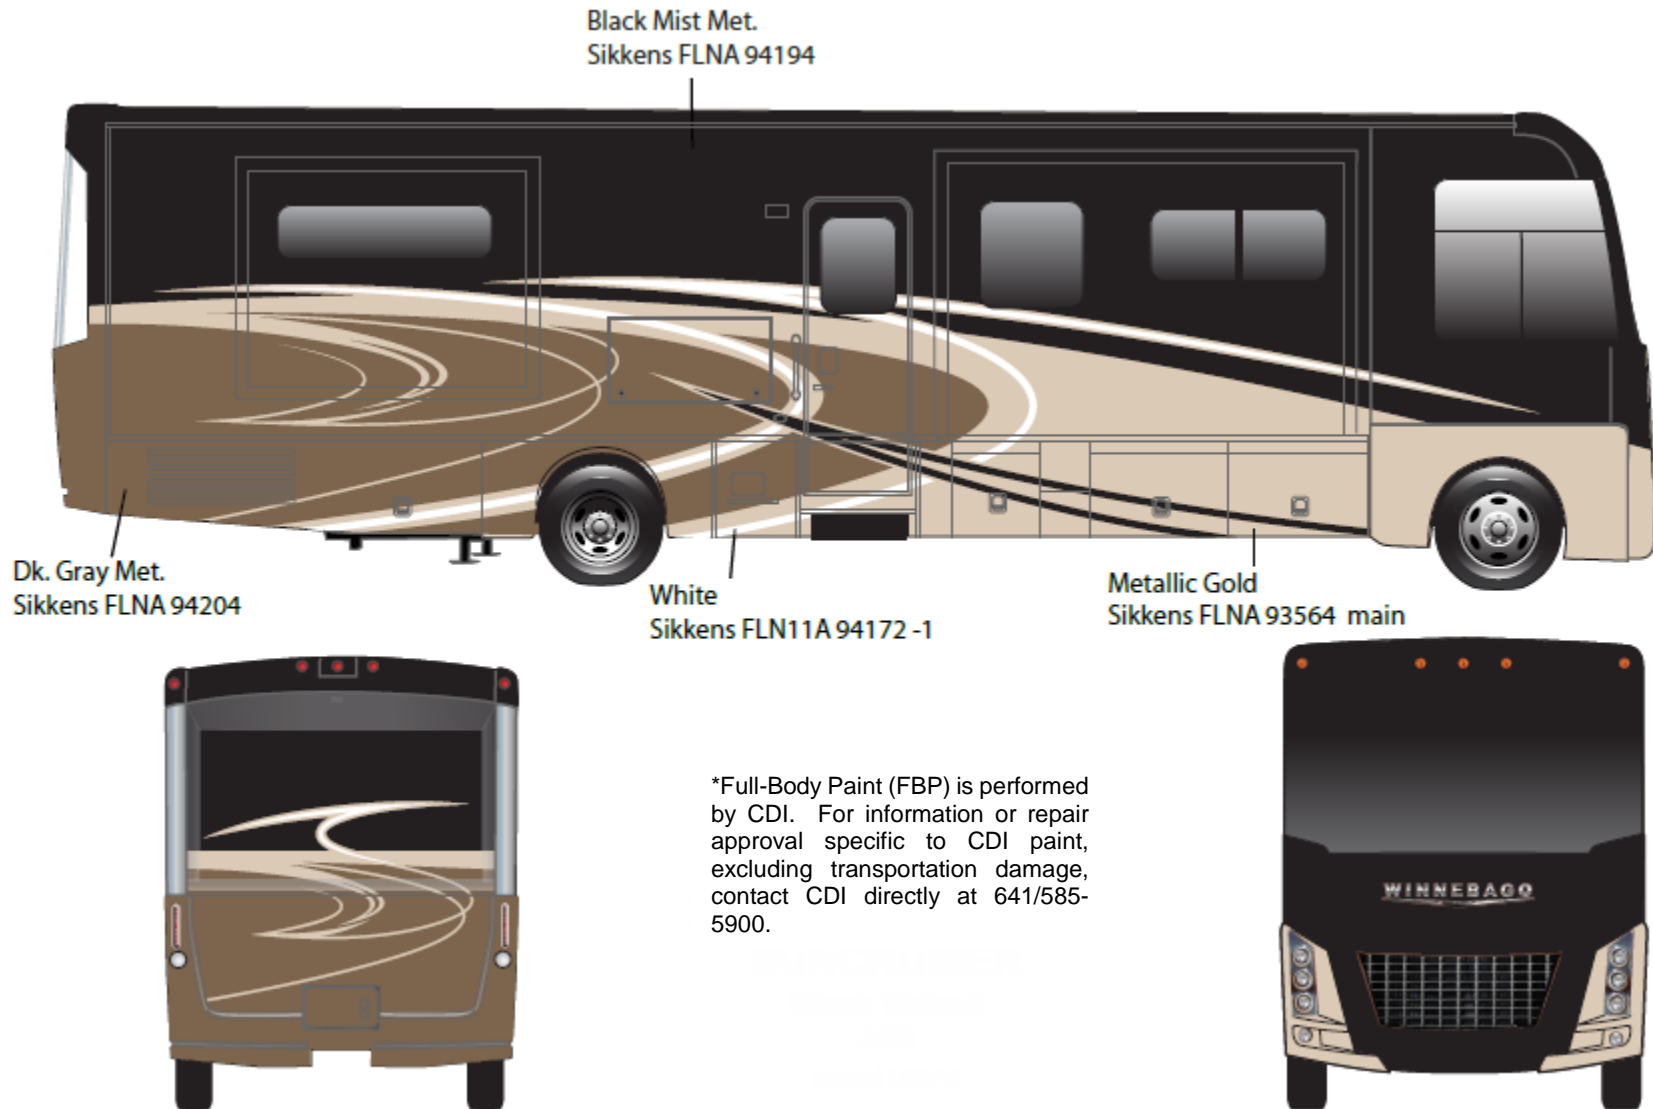

Suncraiser - Full Body Paint Option Code 24B/Black Walnut

Painted by CDI*