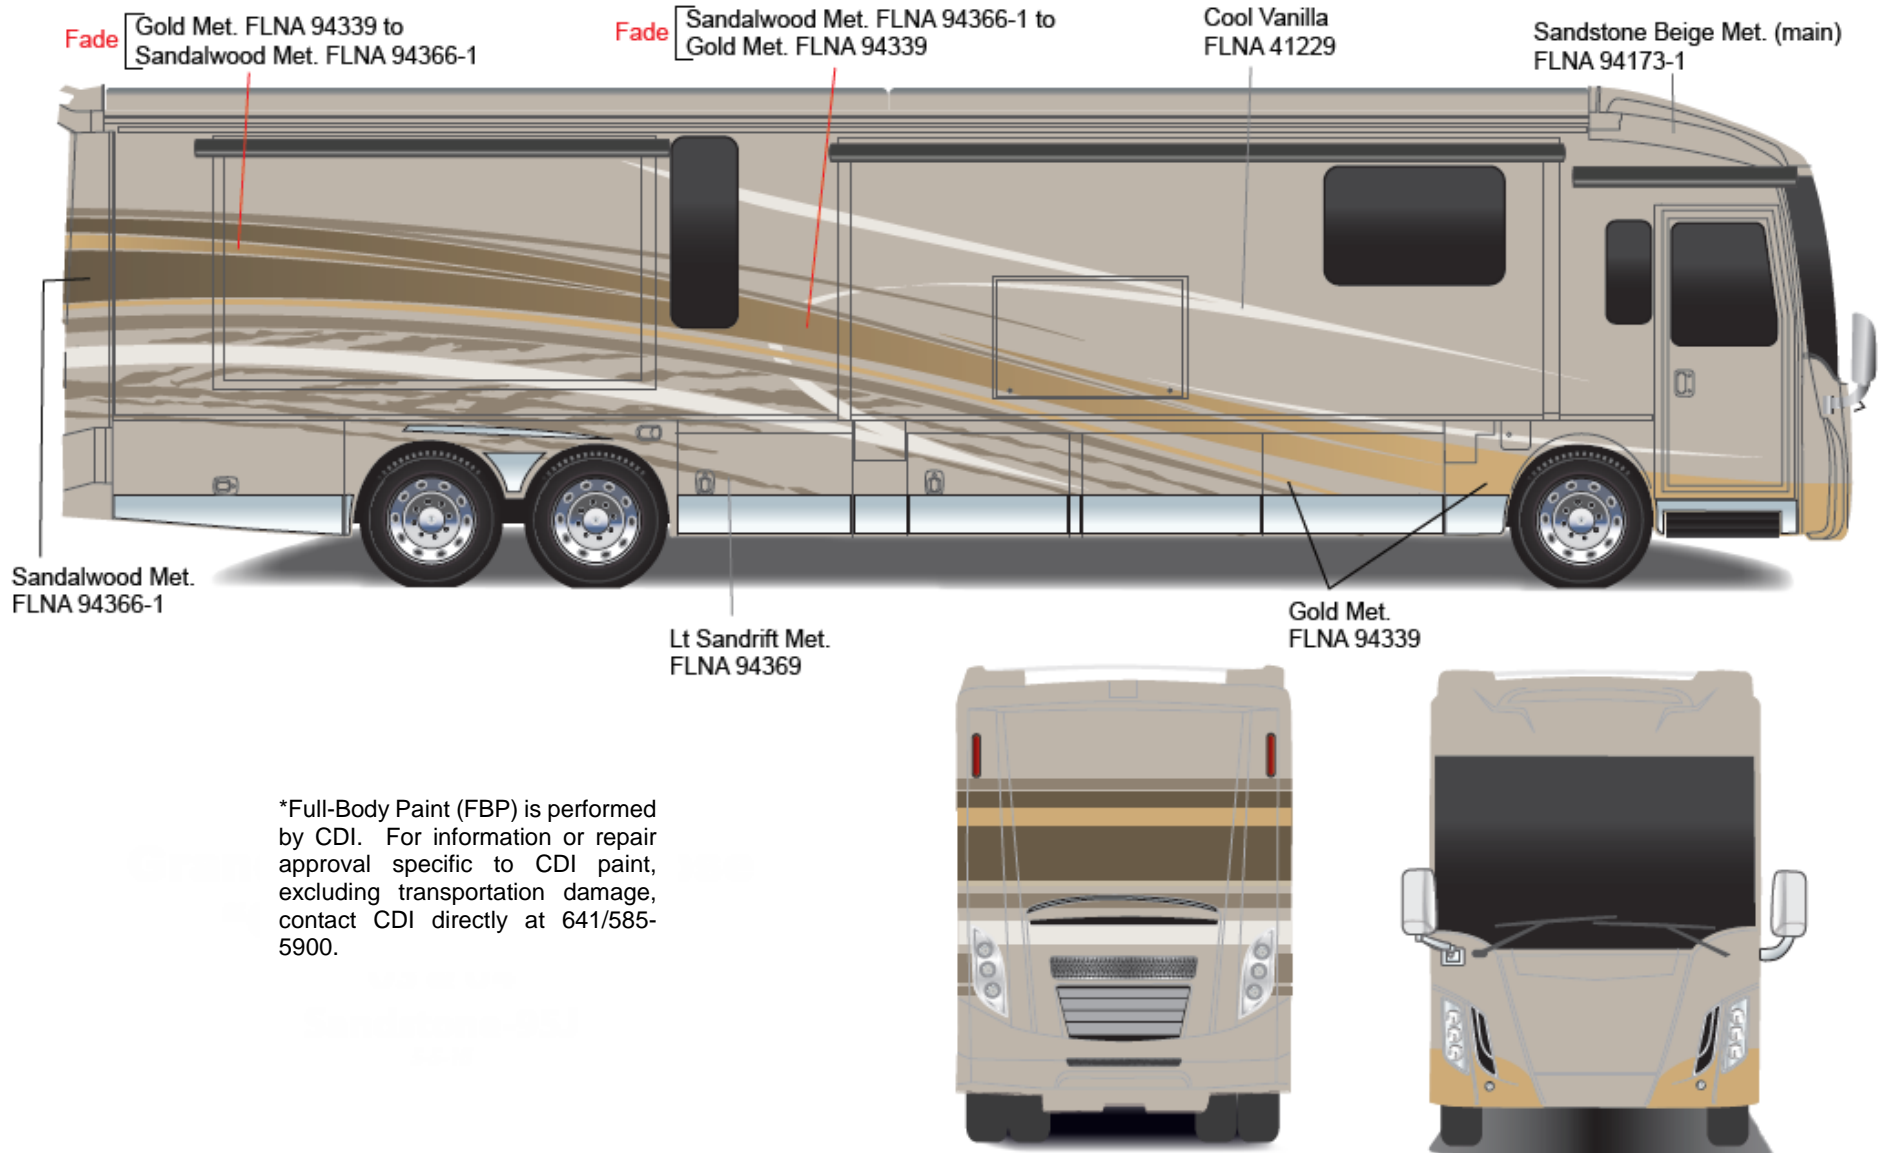

Ellipse Ultra - Full Body Paint Option Code 95J/Sandstone

Painted by CDI*

*Full-Body Paint (FBP) is performed by CDI. For information or repair approval specific to CDI paint, excluding transportation damage, contact CDI directly at 641/585-5900.