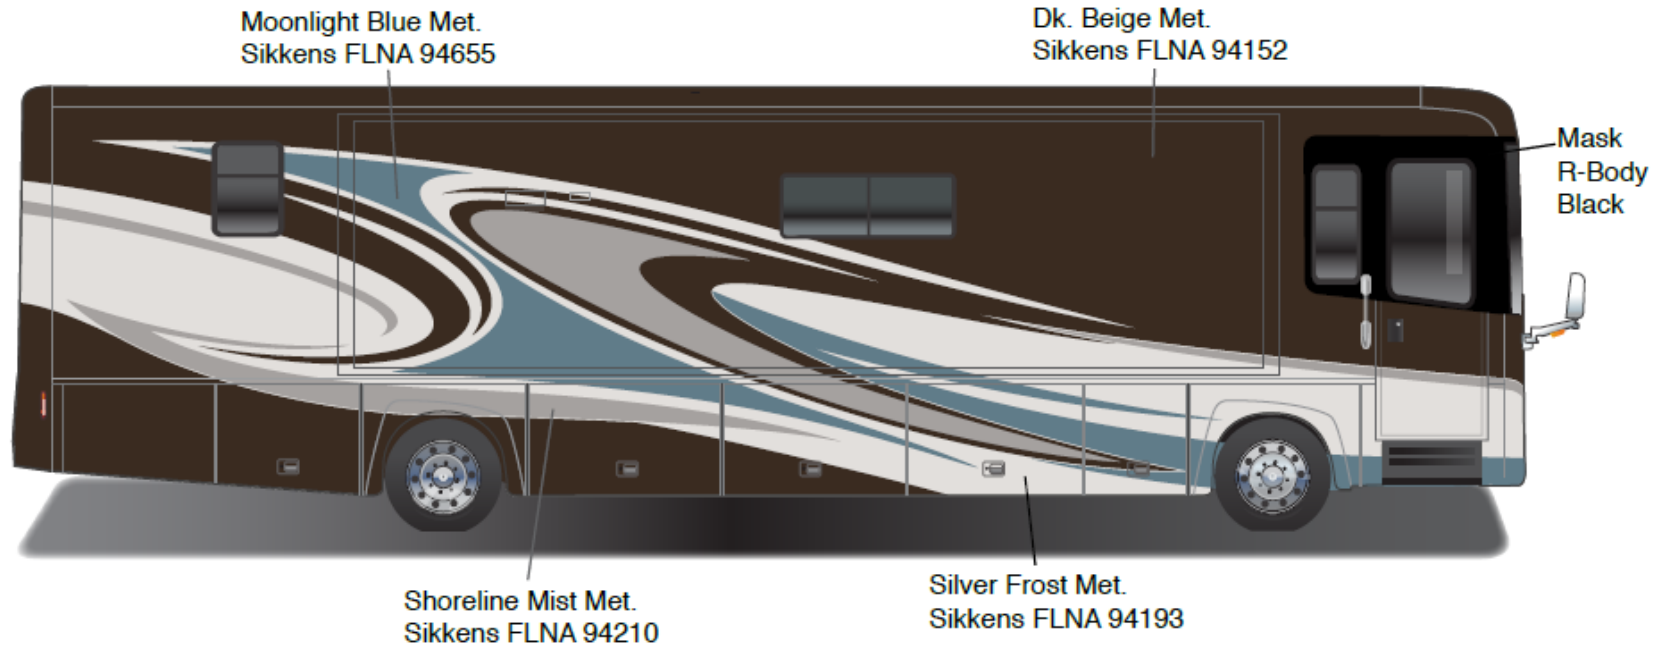

Meridian - Full Body Paint Option Code 24L/Windveil

Painted by CDI*