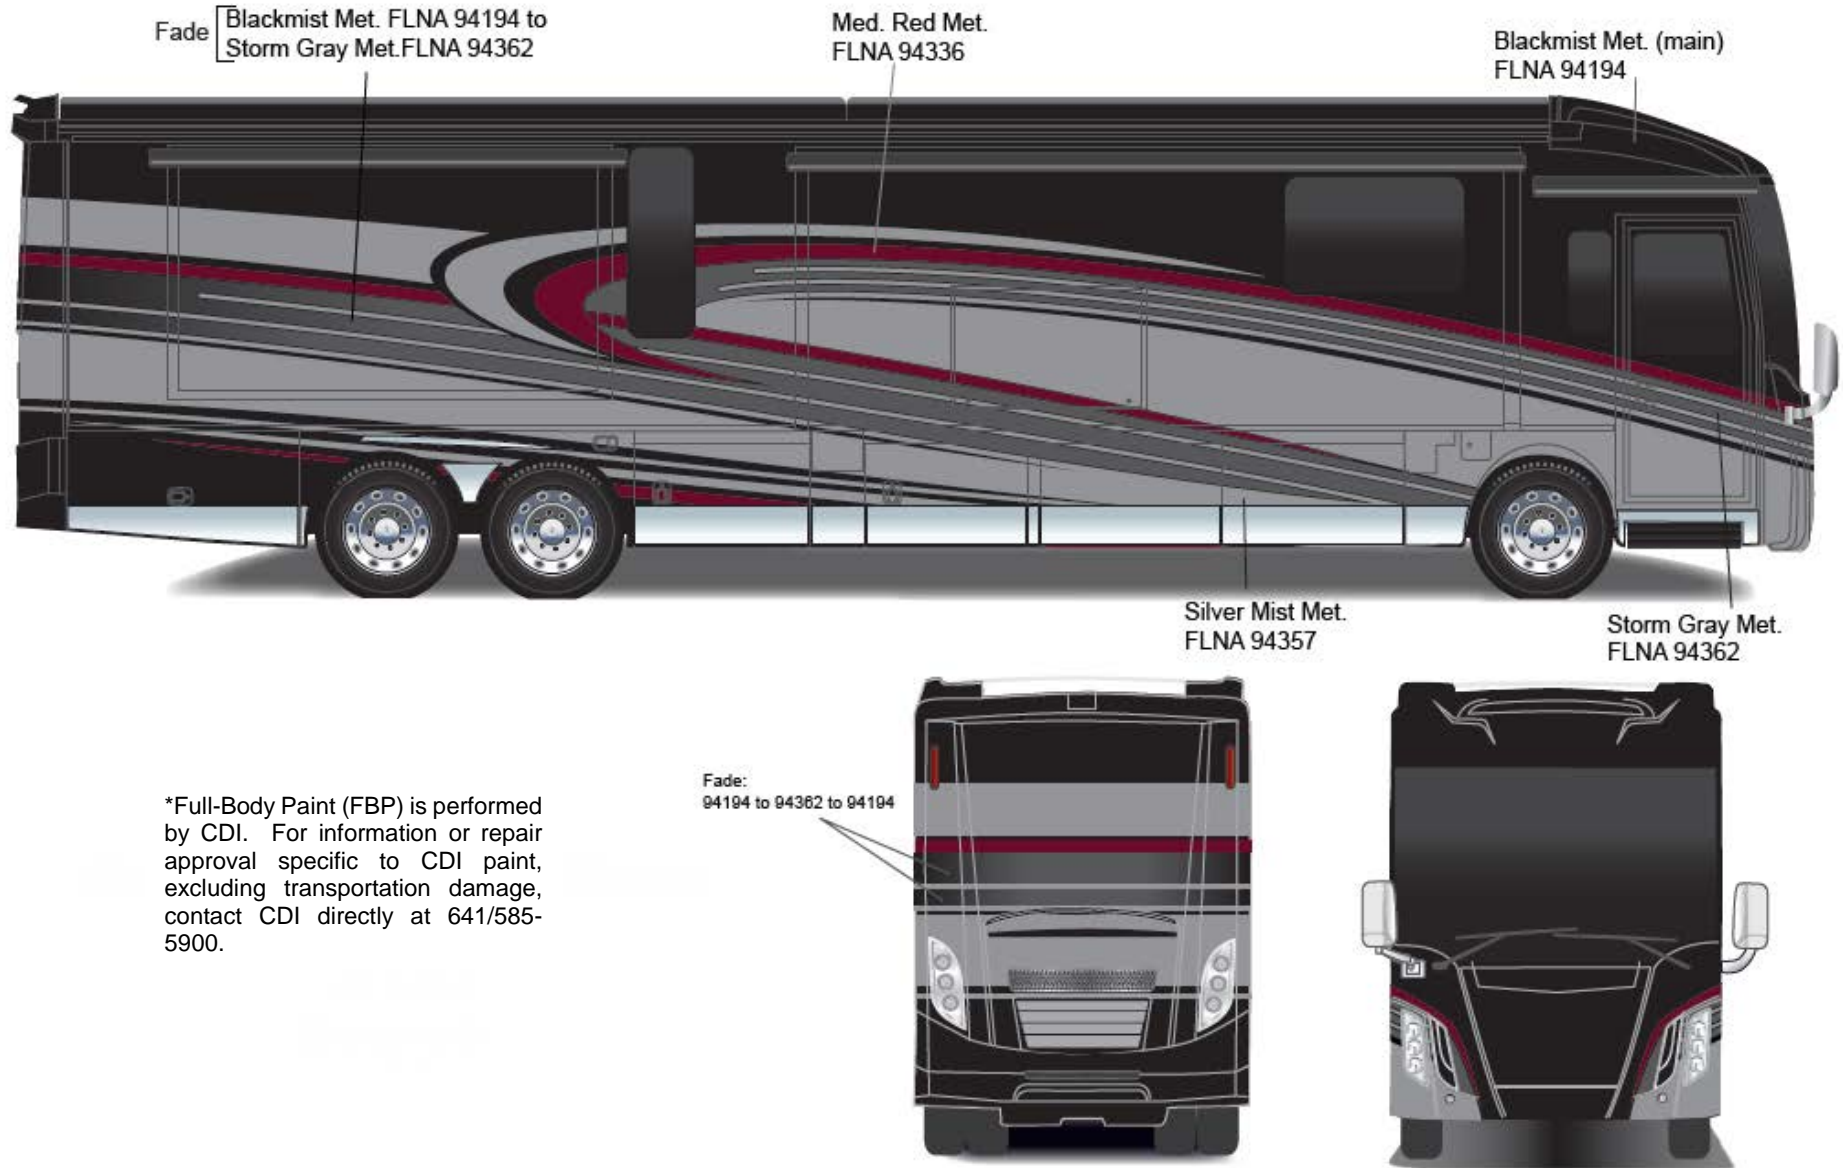

Ellipse Ultra - Full Body Paint Option Code 95F/Merlot

Painted by CDI*

*Full-Body Paint (FBP) is performed by CDI. For information or repair approval specific to CDI paint, excluding transportation damage, contact CDI directly at 641/585-5900.