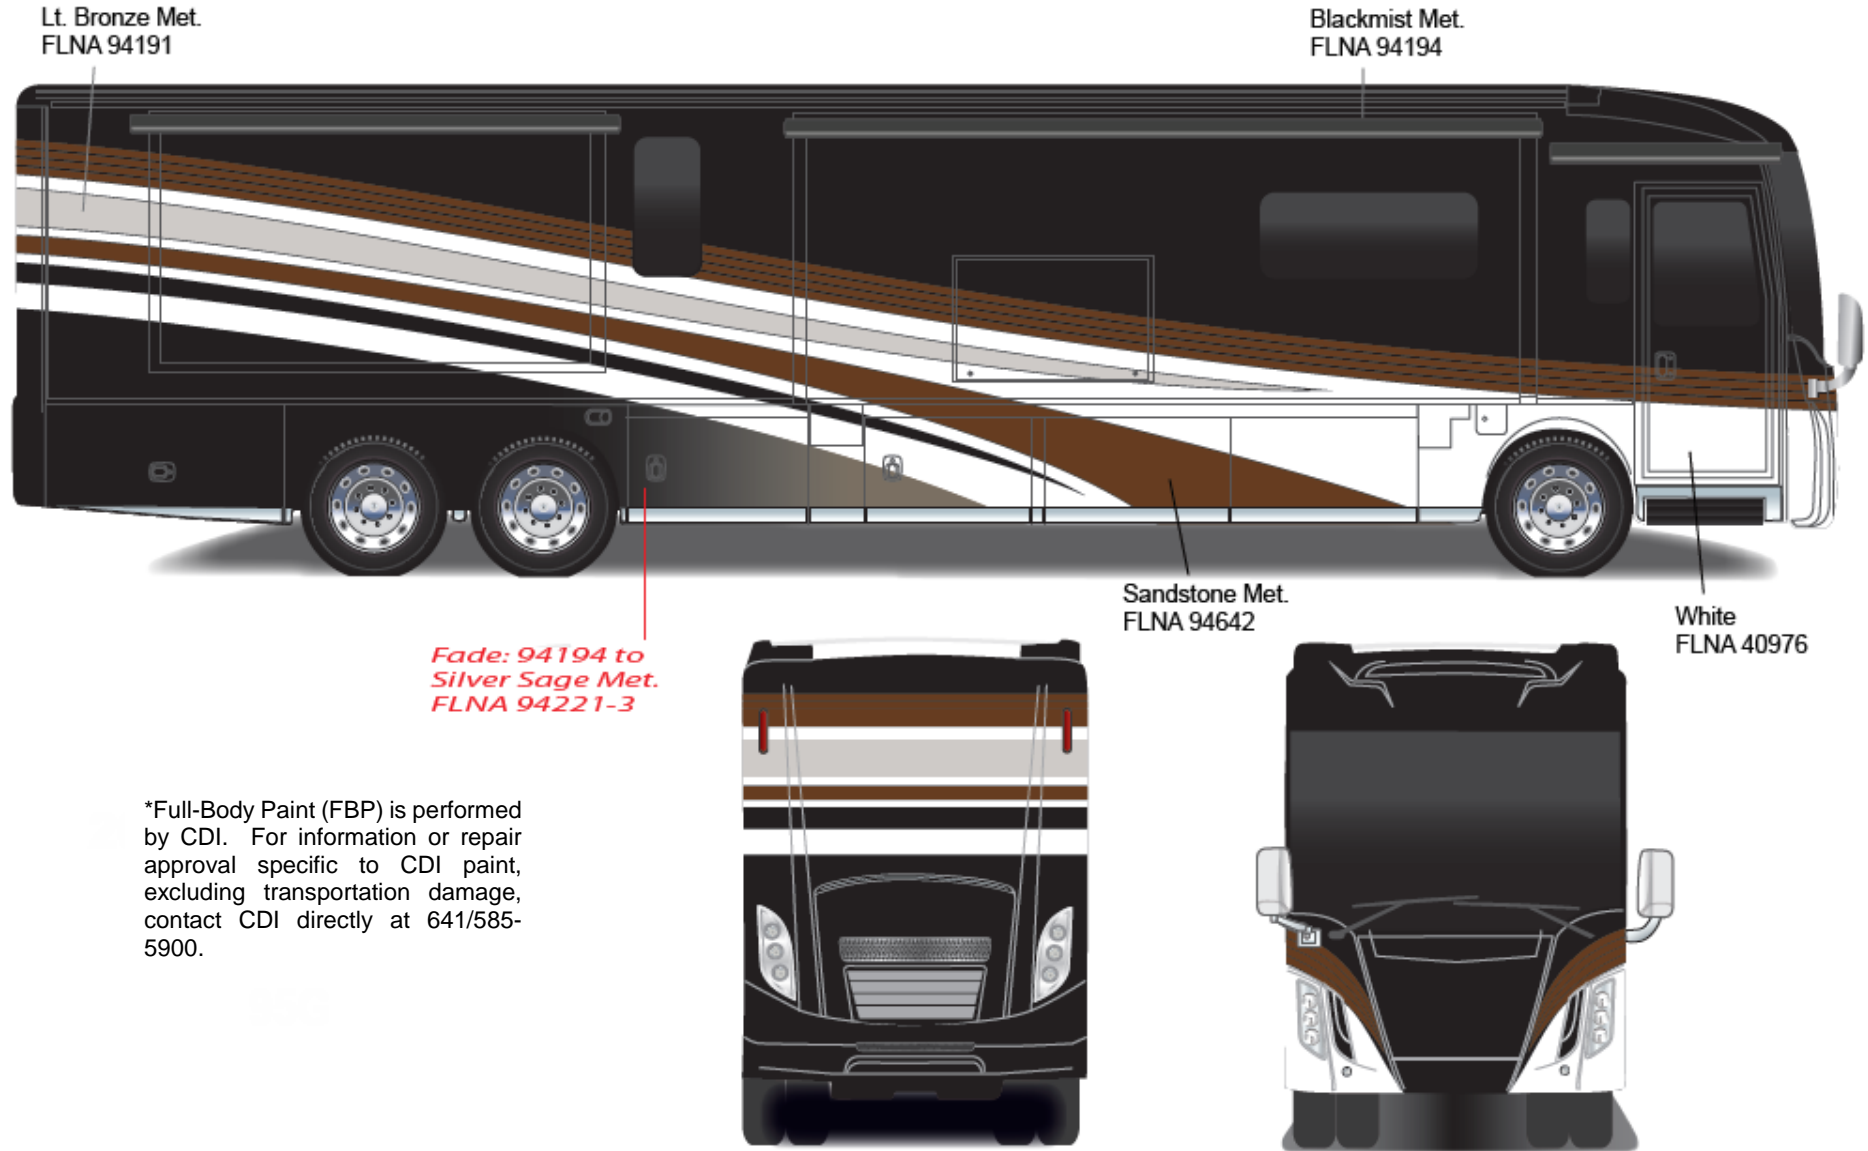

Ellipse - Full Body Paint Option Code 95G/Autumn Frost

Painted by CDI*