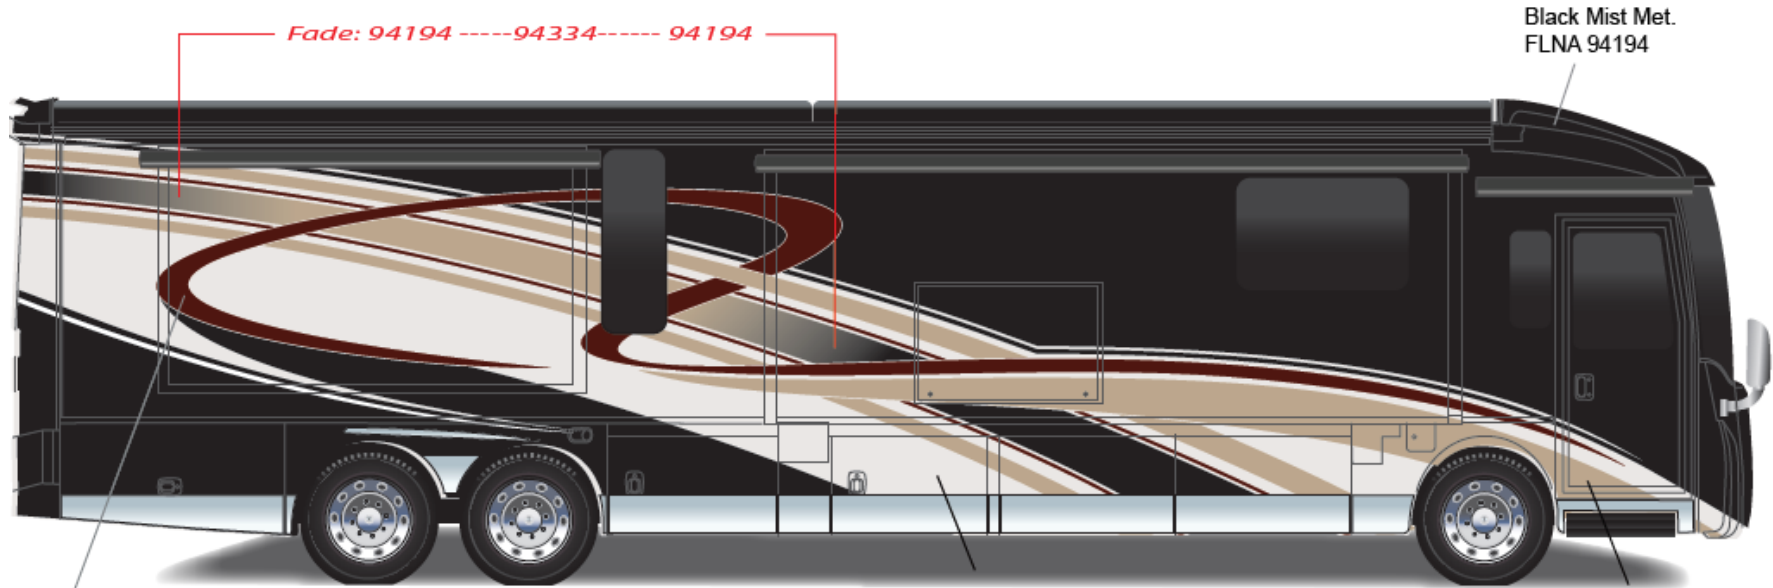

Ellipse Ultra - Full Body Paint Option Code 24C/Firethorn

Painted by CDI*

Dk. Toreador Red Met.
FLNA 94192

Lt. Graystone Met.
FLNA 94313

Sandalwood Met.
FLNA 94334

*Fade: 94194
to 94334
to 94194*