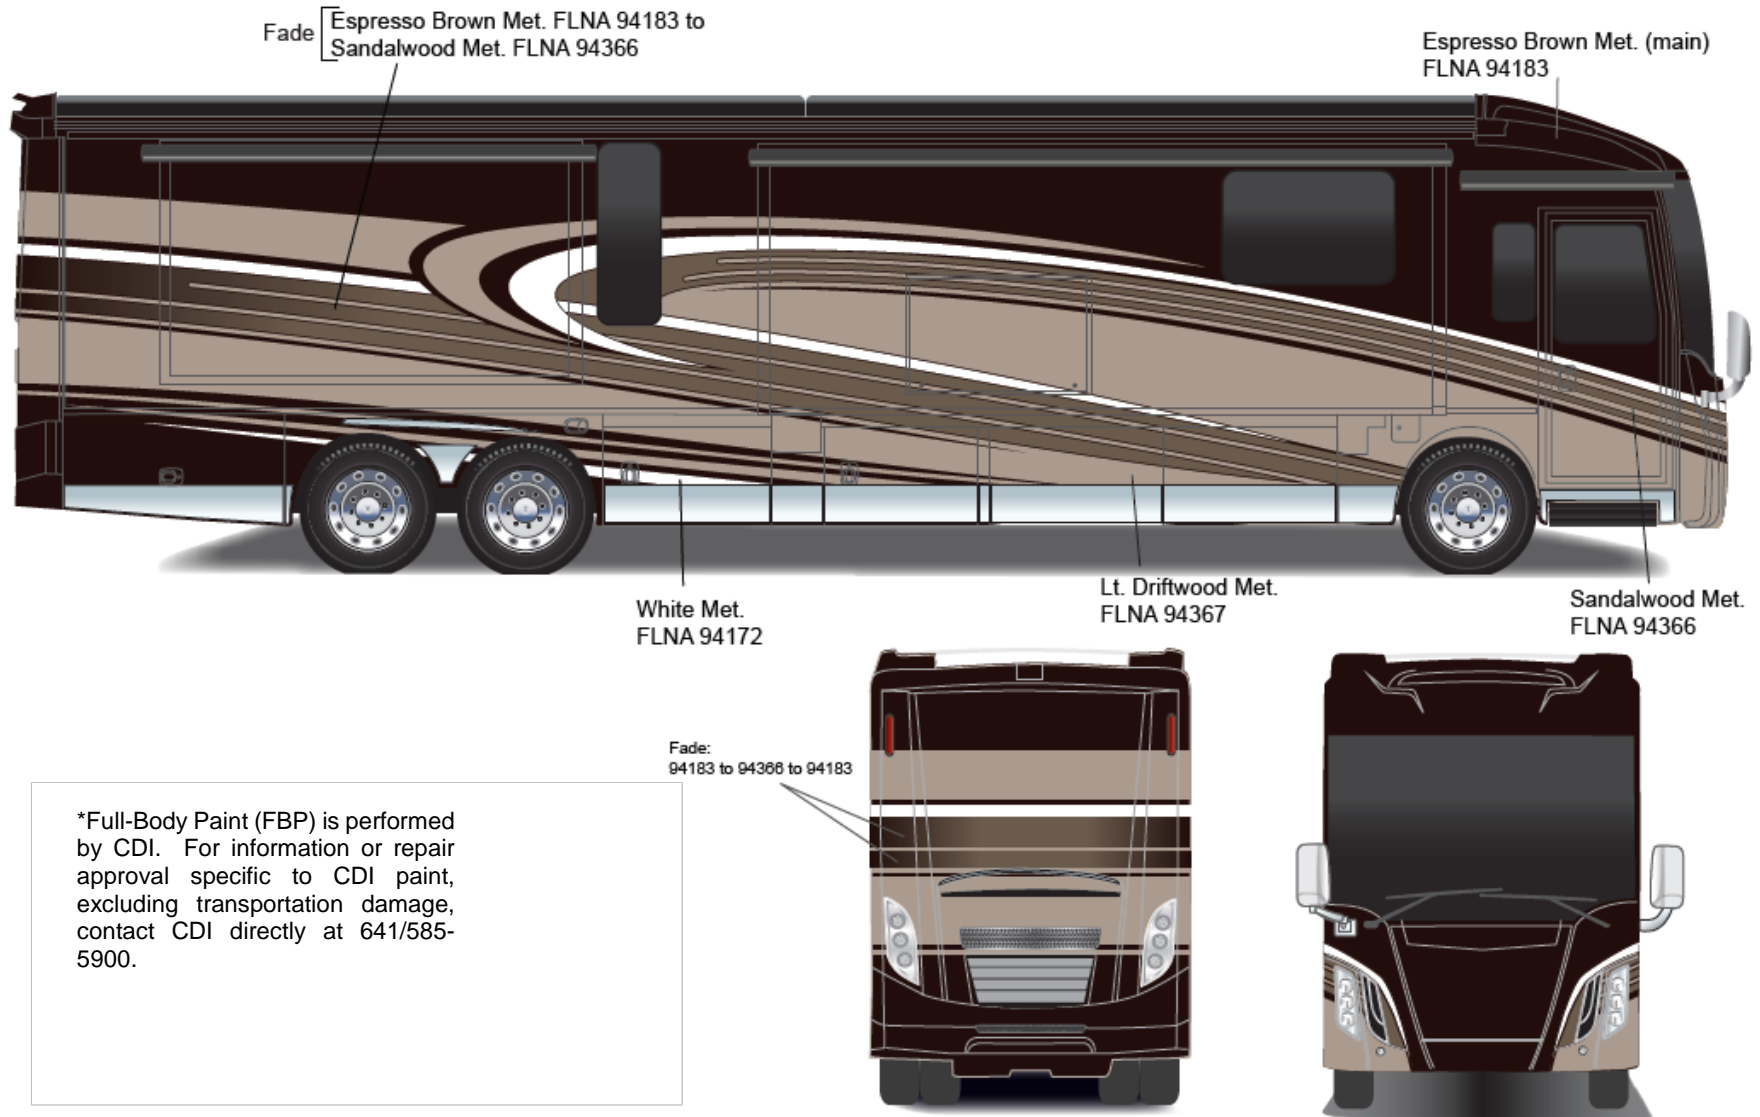

Ellipse Ultra - Full Body Paint Option Code 95C/Beachwood

Painted by CDI*

*Full-Body Paint (FBP) is performed by CDI. For information or repair approval specific to CDI paint, excluding transportation damage, contact CDI directly at 641/585-5900.