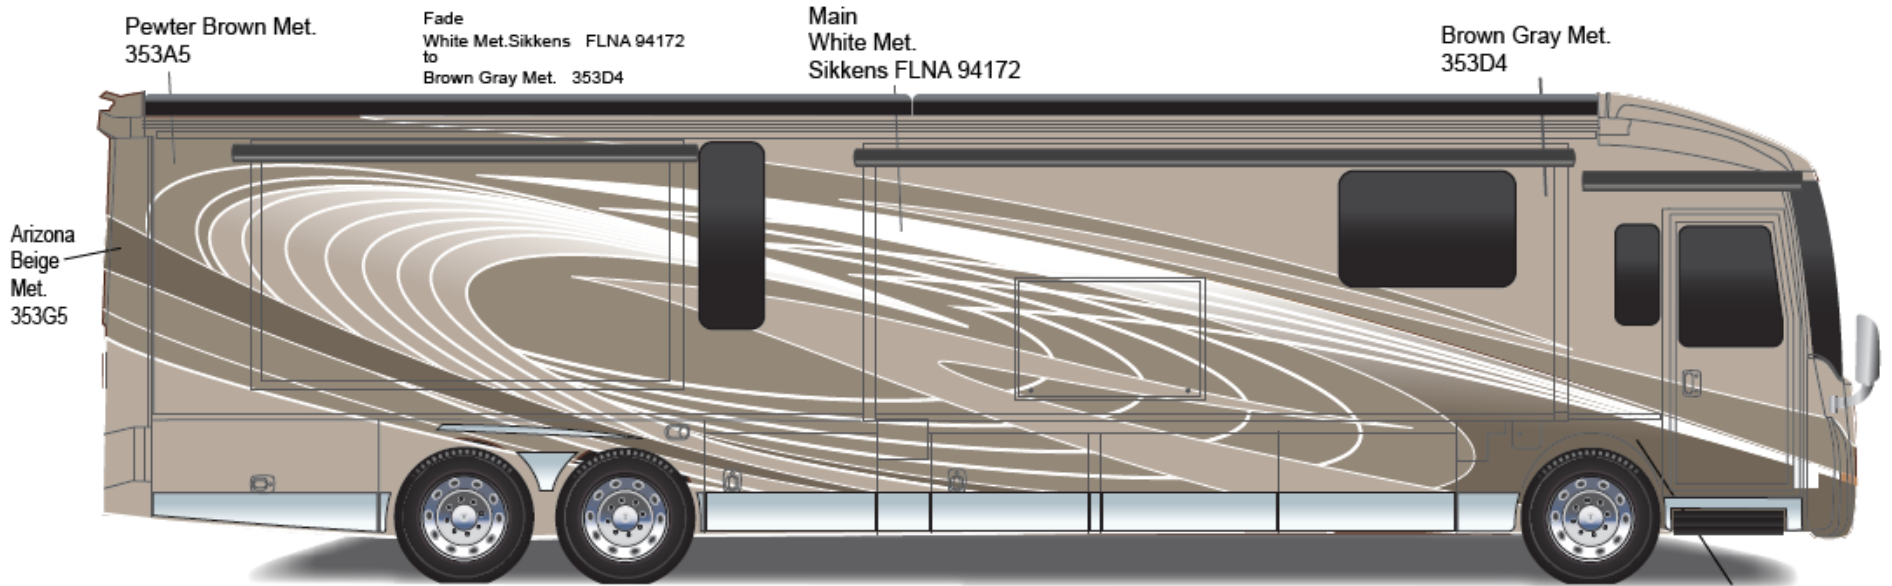

Ellipse Ultra - Full Body Paint Option Code 24M/Sand Halo

Painted by CDI*

Fade Arizona Beige Met. 353G5 to White Met. Sikkens FLNA 94172

*Full-Body Paint (FBP) is performed by CDI. For information or repair approval specific to CDI paint, excluding transportation damage, contact CDI directly at 641/585-5900.