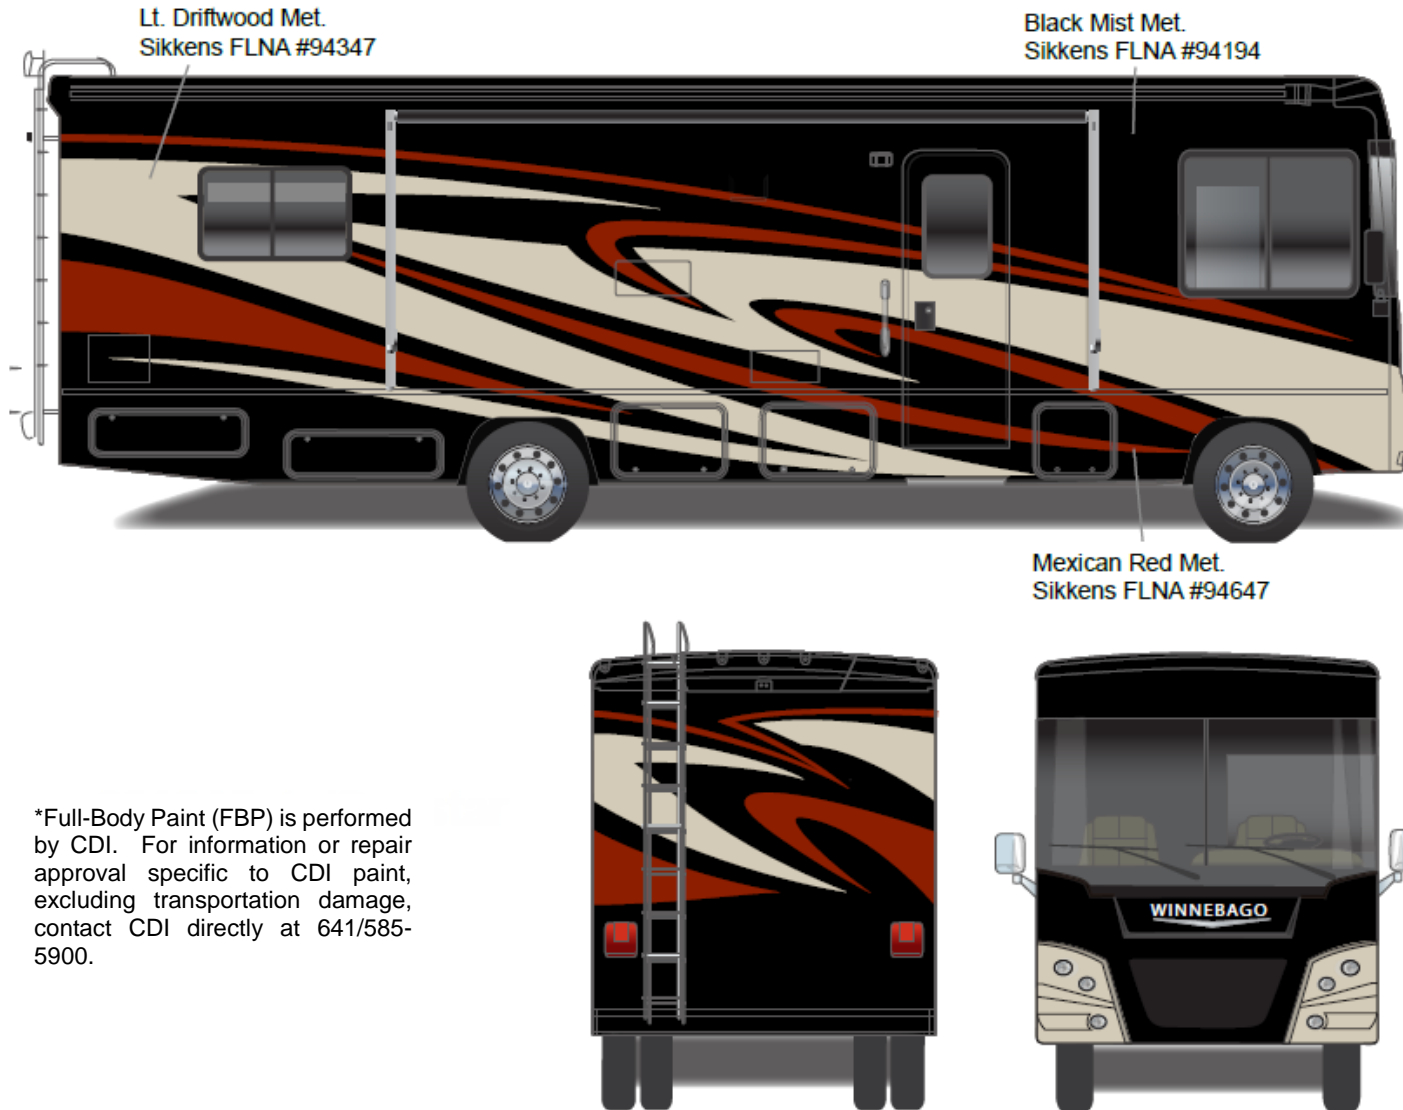

Sunstar - Full Body Paint Option Code 24C/Cayenne

Painted by CDI*

*Full-Body Paint (FBP) is performed by CDI. For information or repair approval specific to CDI paint, excluding transportation damage, contact CDI directly at 641/585-5900.