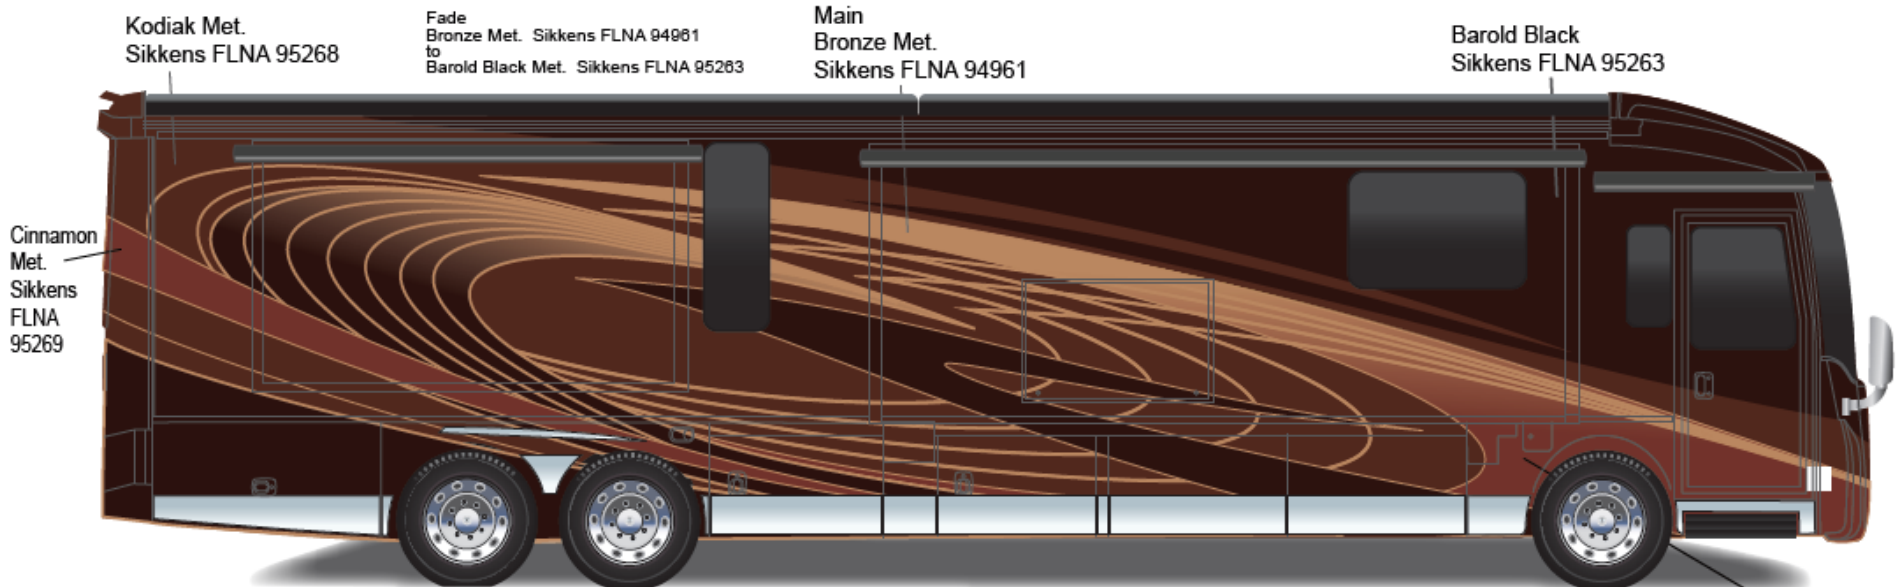

Ellipse Ultra – Full Body Paint Option Code 92A/Bronze Halo

Painted by CDI*

Fade
Bronze Met.
Sikkens FLNA 94961
to
Cinnamon Met.
Sikkens FLNA 95269

*Full-Body Paint (FBP) is performed by CDI. For information or repair approval specific to CDI paint, excluding transportation damage, contact CDI directly at 641/585-5900.