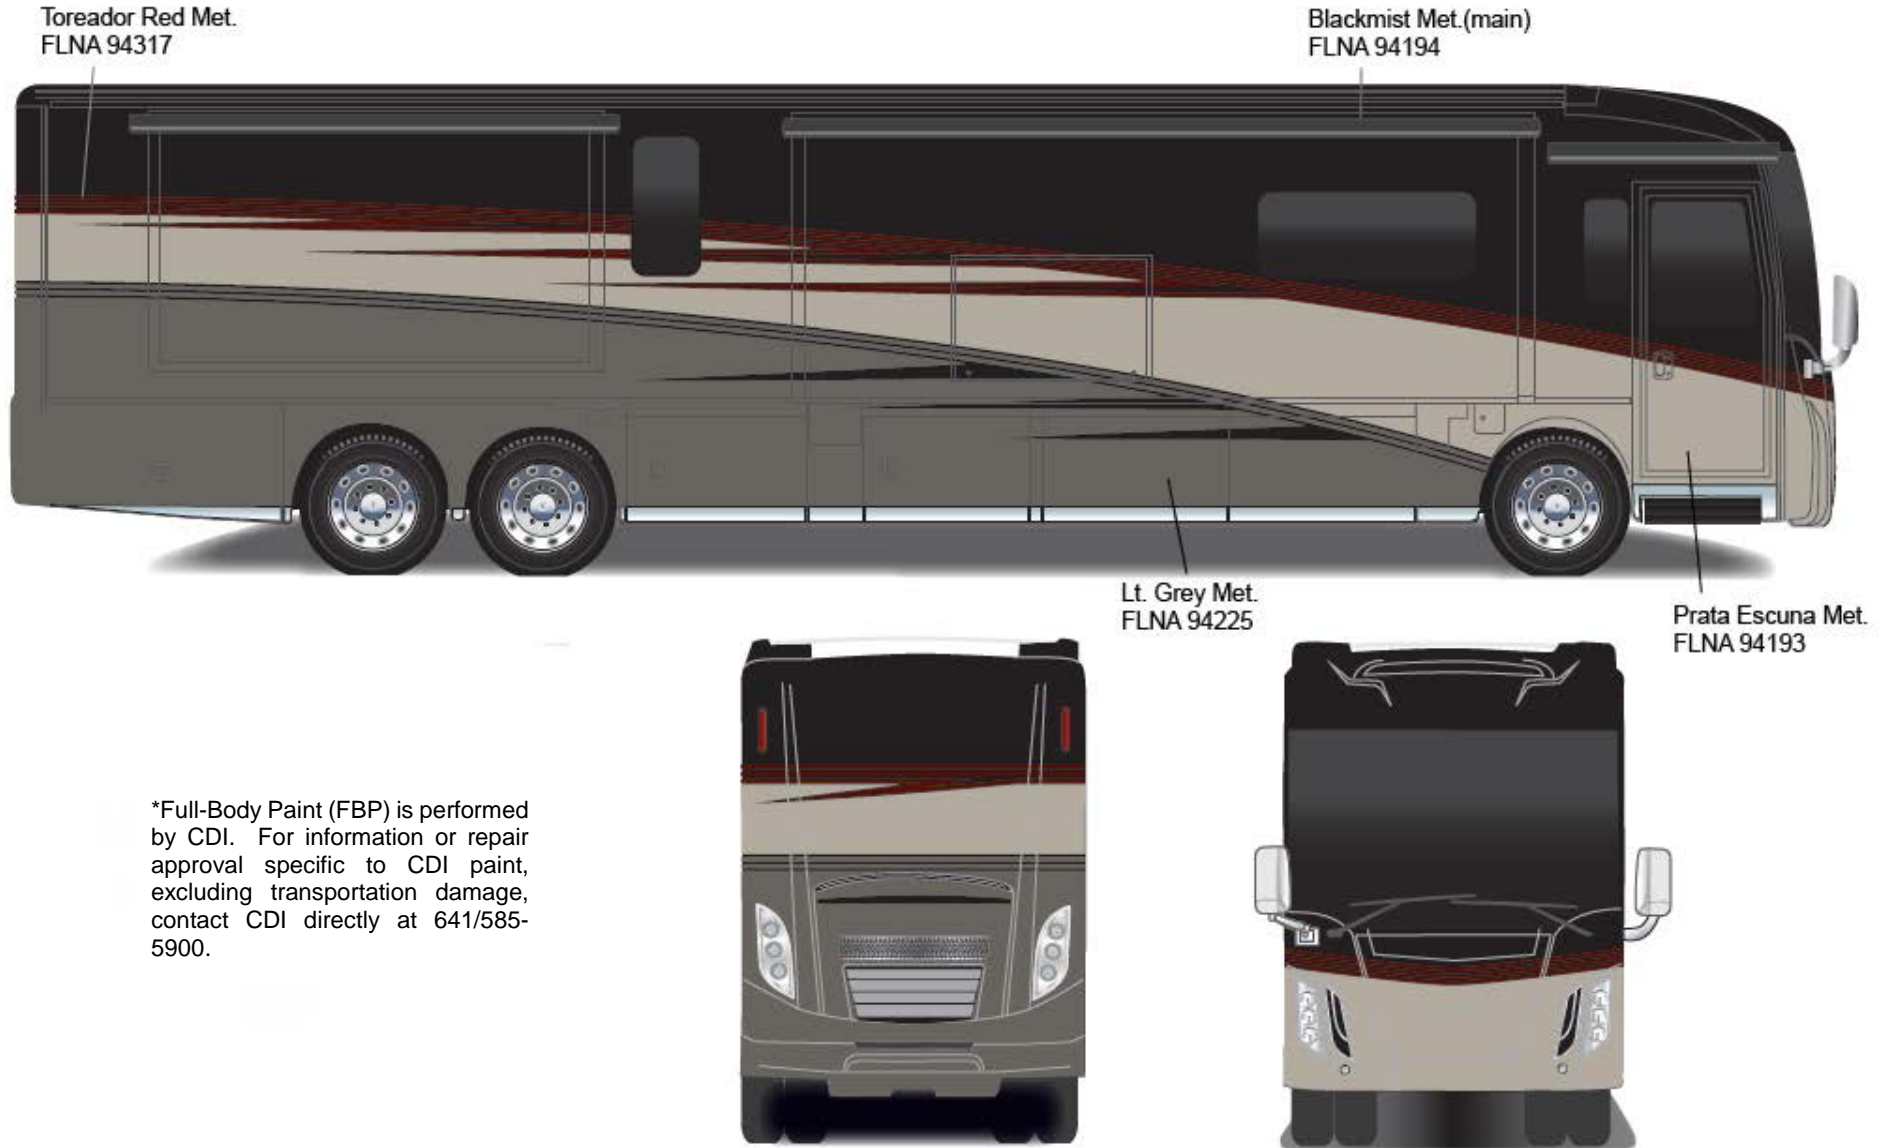

Ellipse - Full Body Paint Option Code 95K/Crimson

Painted by CDI*

*Full-Body Paint (FBP) is performed by CDI. For information or repair approval specific to CDI paint, excluding transportation damage, contact CDI directly at 641/585-5900.