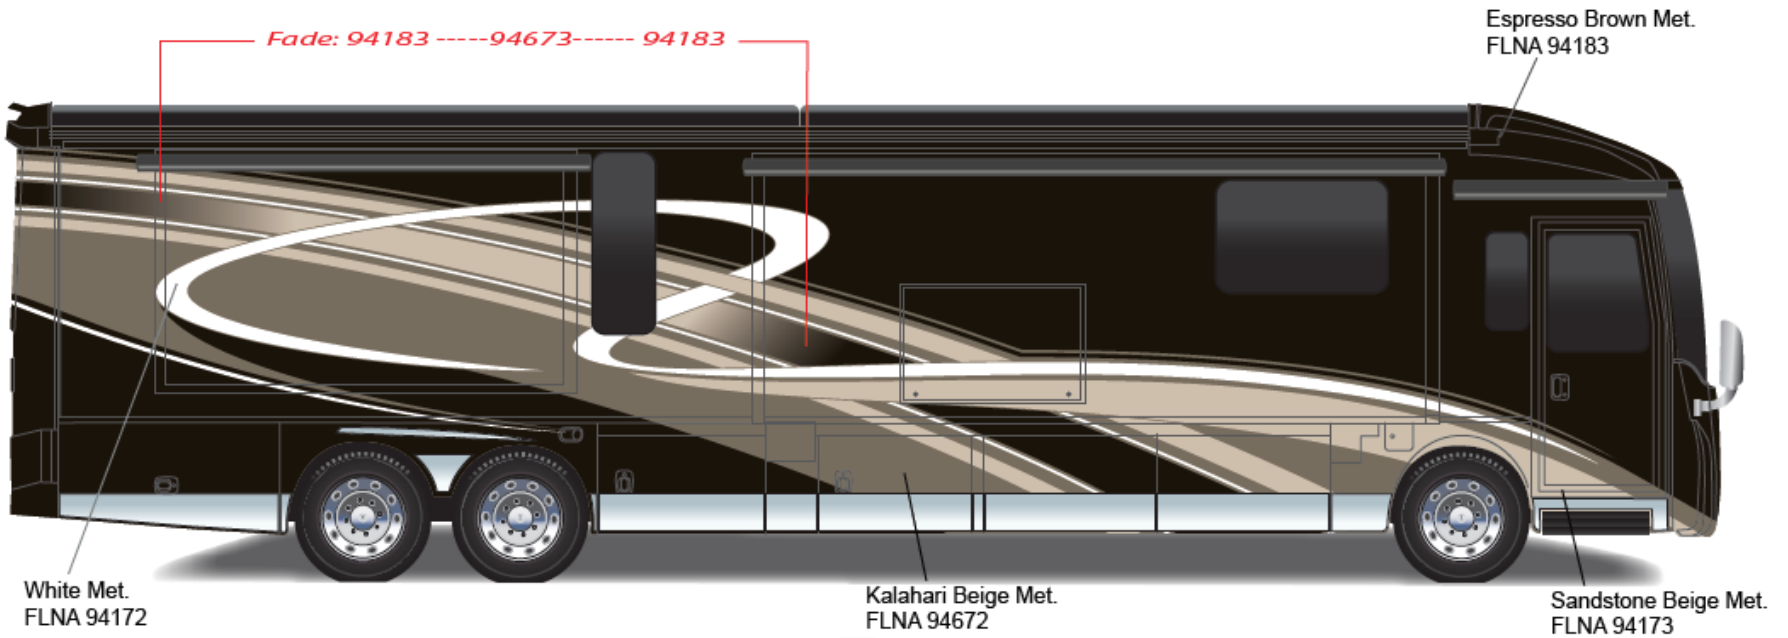

Ellipse Ultra - Full Body Paint Option Code 24L/Pebble Beach

Painted by CDI*

Fade: 94183 to 94673 to 94183