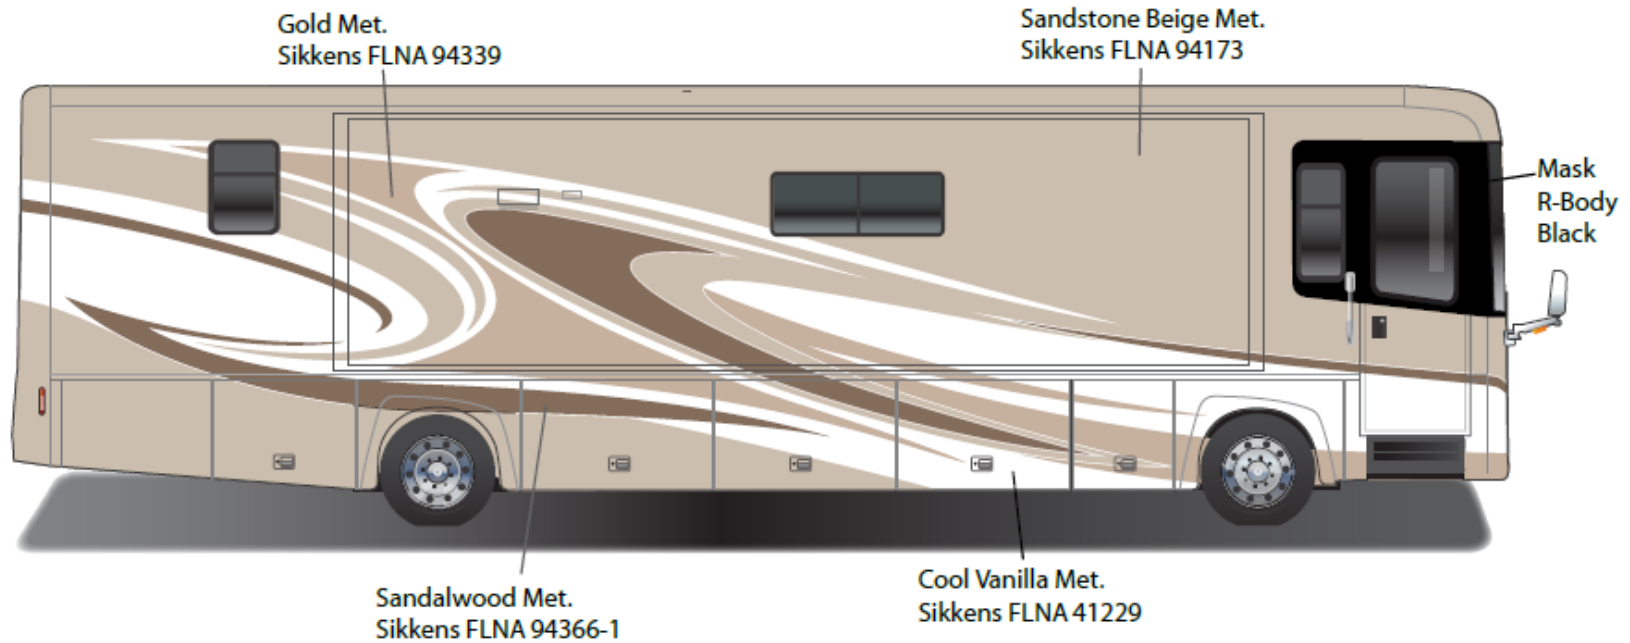

Meridian - Full Body Paint Option Code 24B/Sandstone

Painted by CDI*