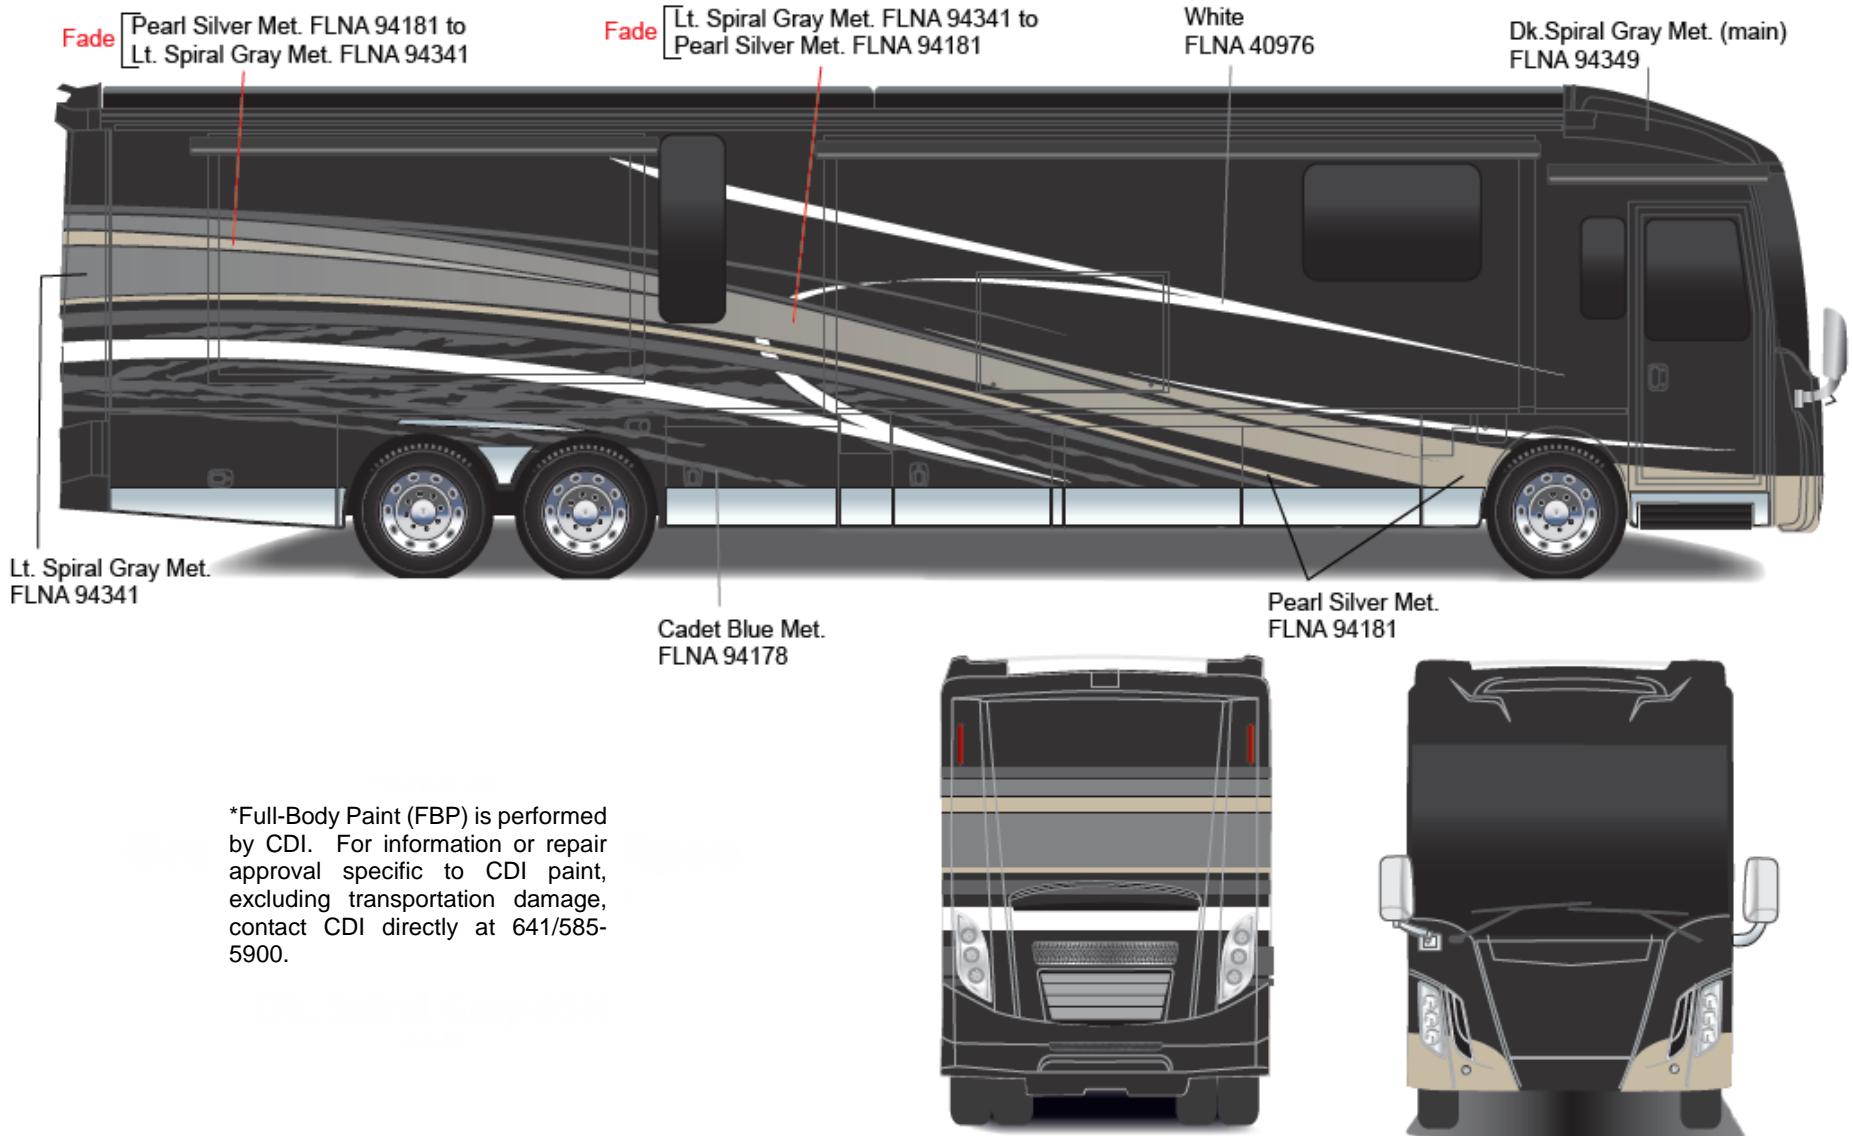

Ellipse Ultra - Full Body Paint Option Code 95H/Dark Spiral Gray

Painted by CDI*