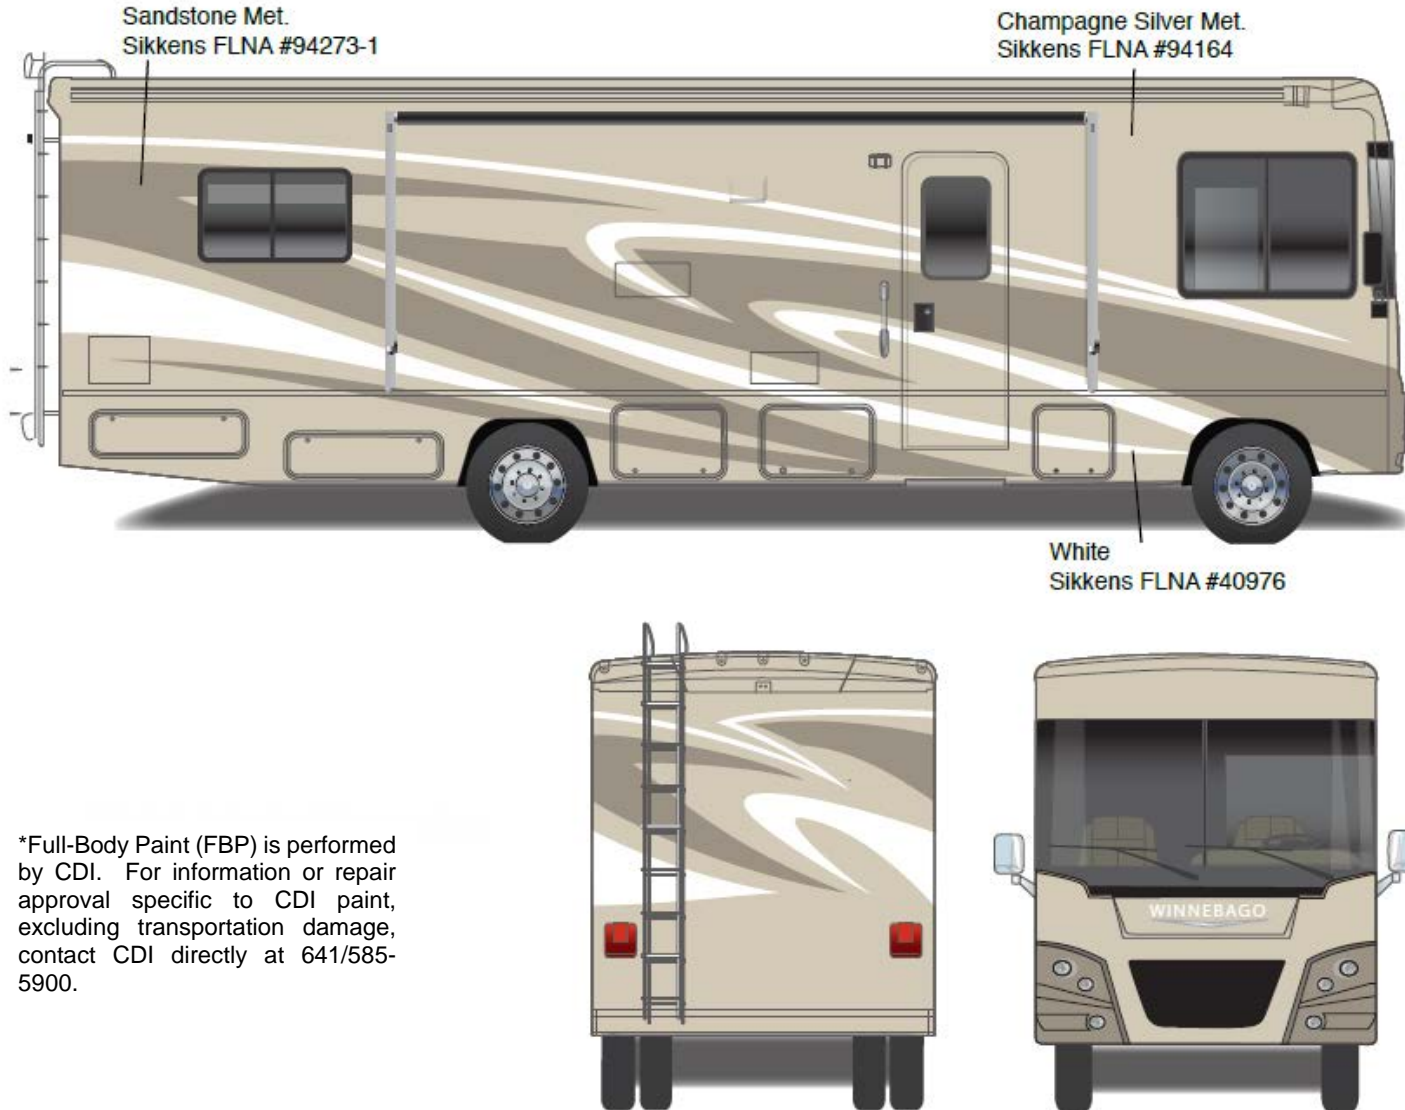

Sunstar - Full Body Paint Option Code 27A/Cream

Painted by CDI*

*Full-Body Paint (FBP) is performed by CDI. For information or repair approval specific to CDI paint, excluding transportation damage, contact CDI directly at 641/585-5900.