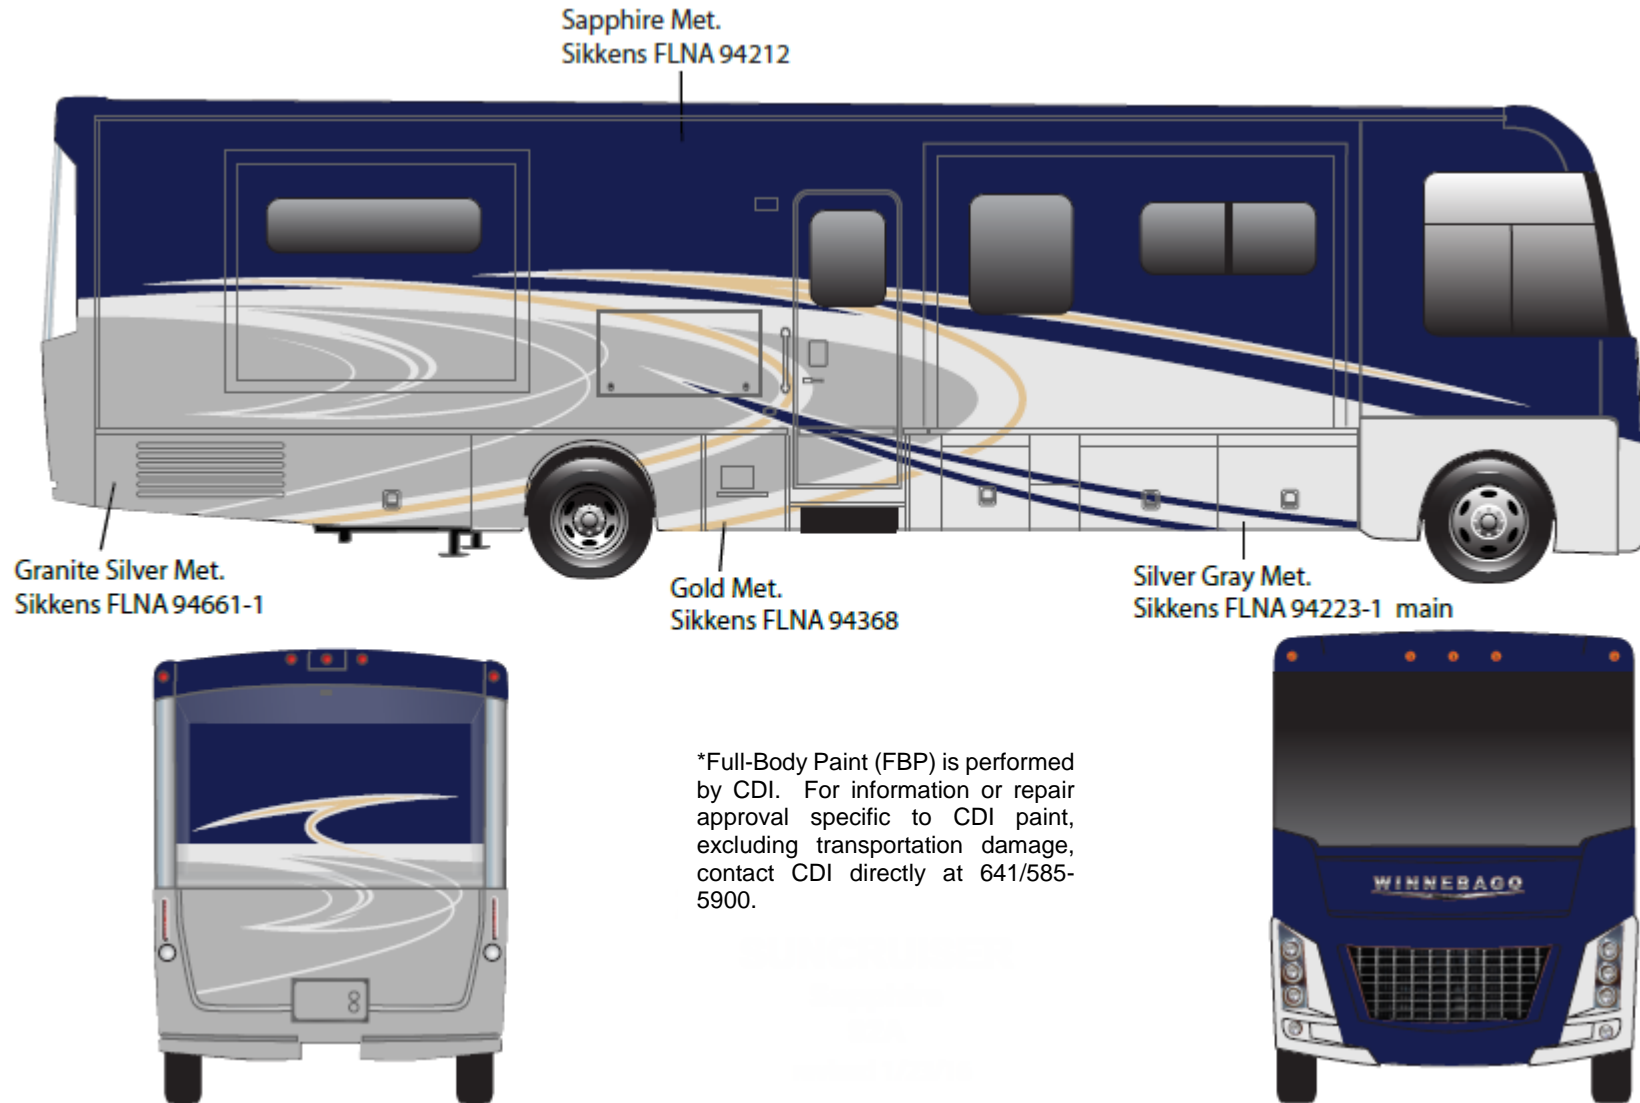

Suncruiser - Full Body Paint Option Code 92A/Sapphire

Painted by CDI*