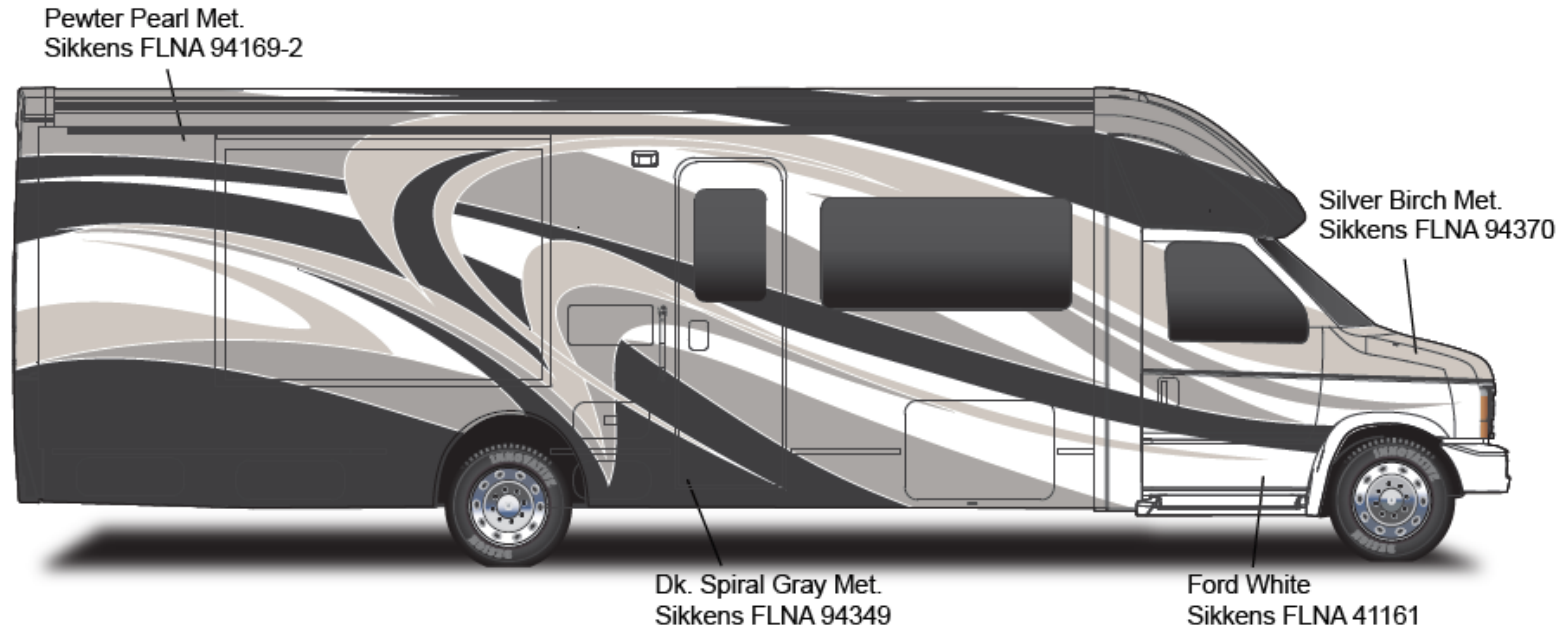

Cambria - Full Body Paint Option Code 24C/Dark Gray Mica

Painted by CDI*

*Full-Body Paint (FBP) is performed by CDI. For information or repair approval specific to CDI paint, excluding transportation damage, contact CDI directly at 641/585-5900.