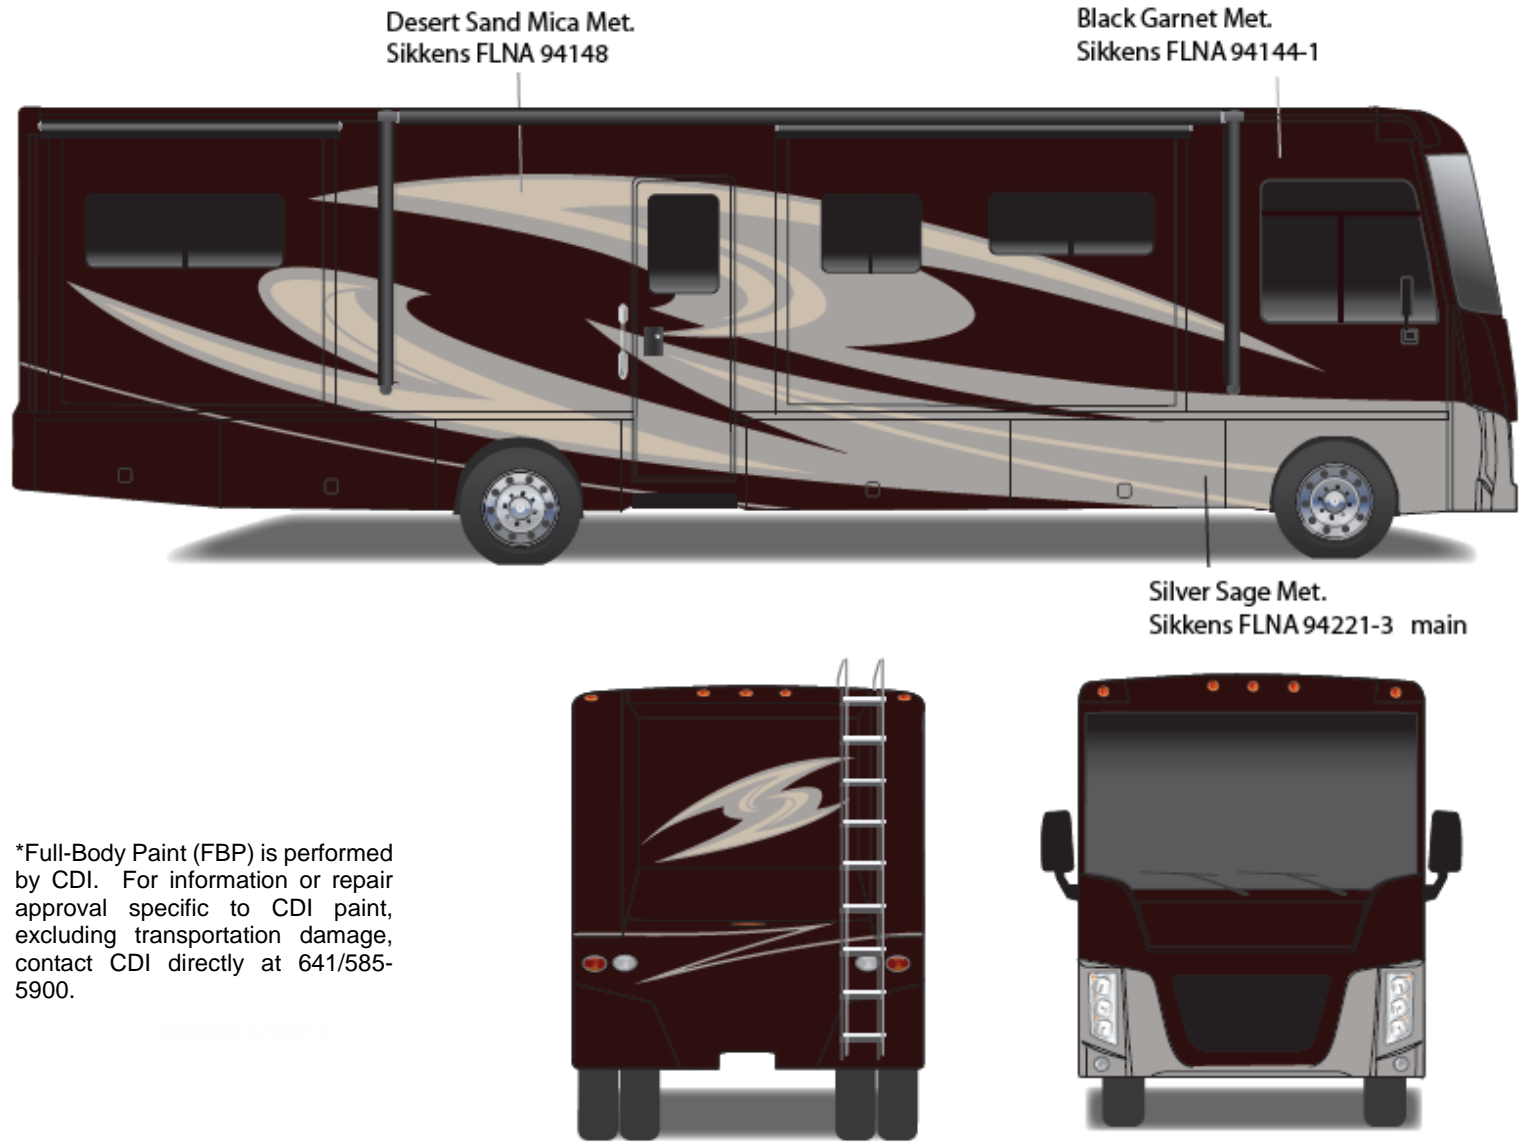

Sarova - Full Body Paint Option Code 24C/Black Garnet

Painted by CDI*

*Full-Body Paint (FBP) is performed by CDI. For information or repair approval specific to CDI paint, excluding transportation damage, contact CDI directly at 641/585-5900.