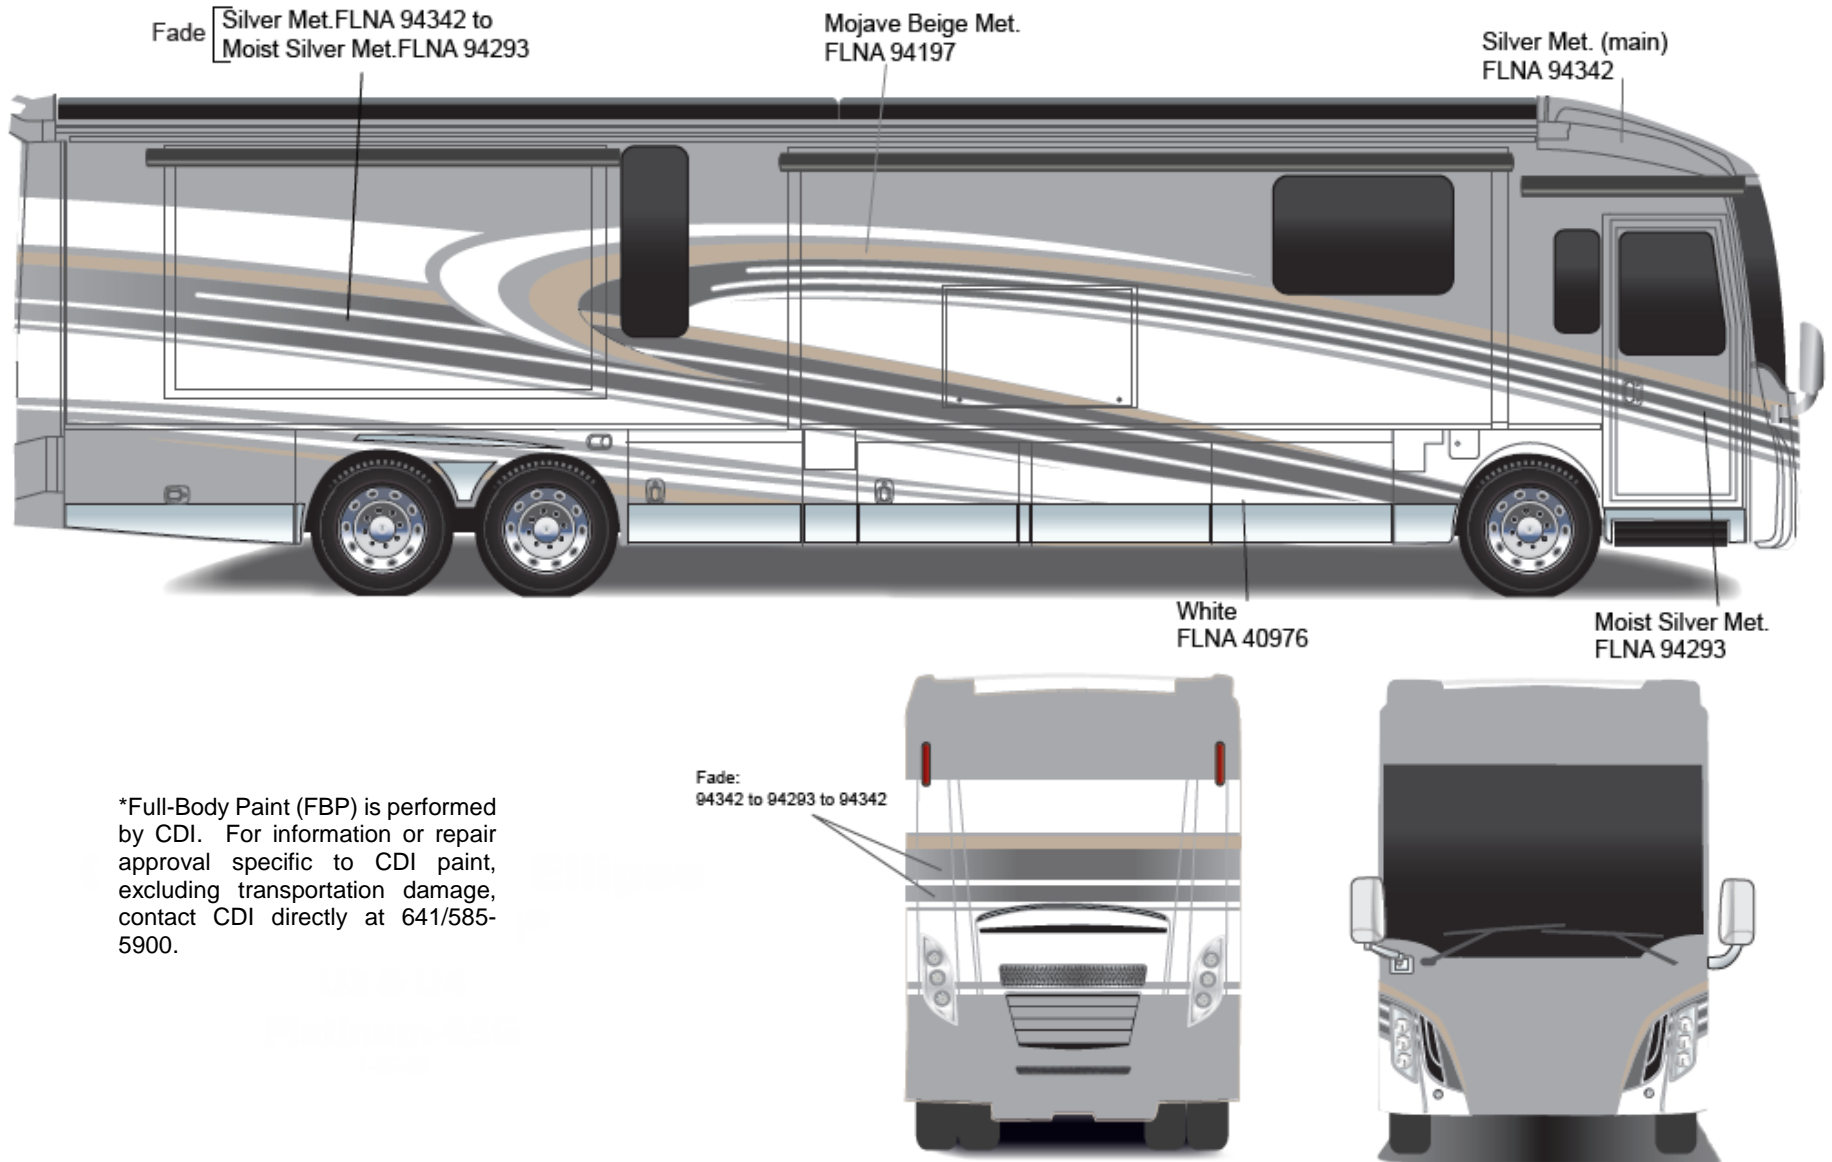

Ellipse Ultra - Full Body Paint Option Code 95G/Platinum

Painted by CDI*

*Full-Body Paint (FBP) is performed by CDI. For information or repair approval specific to CDI paint, excluding transportation damage, contact CDI directly at 641/585-5900.