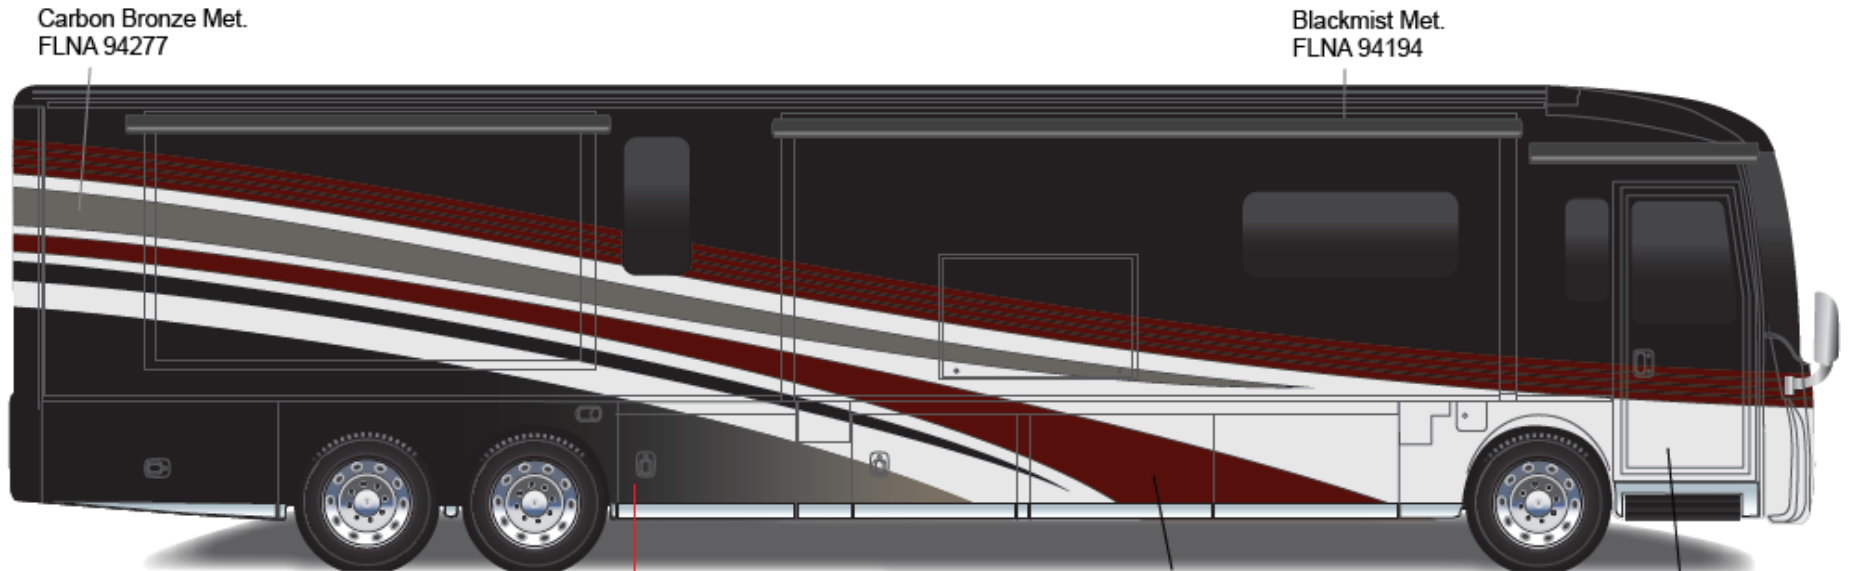

Ellipse - Full Body Paint Option Code 95F/Shiraz

Painted by CDI*