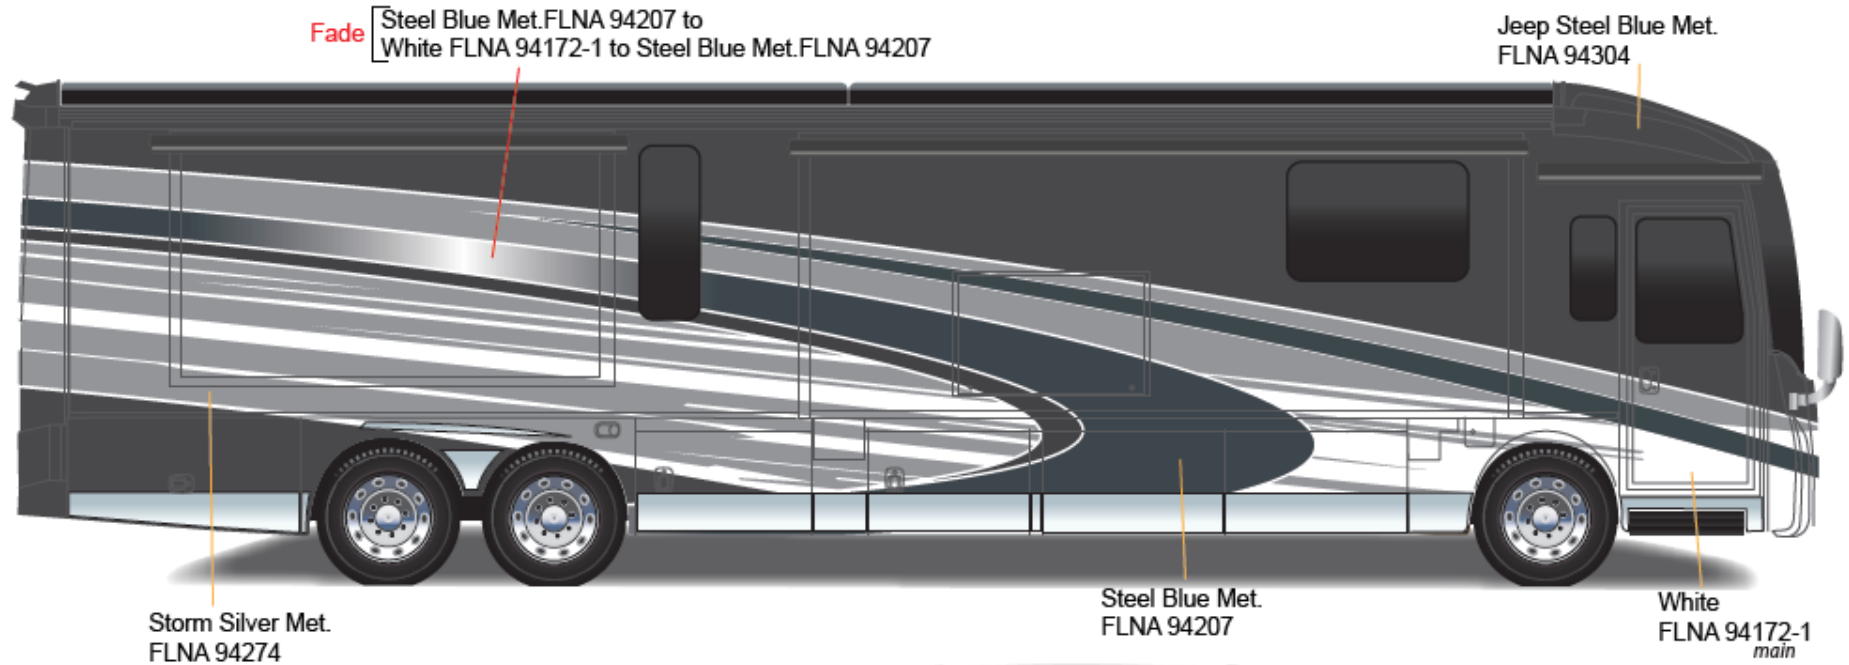

Grand Tour – Full Body Paint Option Code 95G/Big Sky

Painted by CDI*