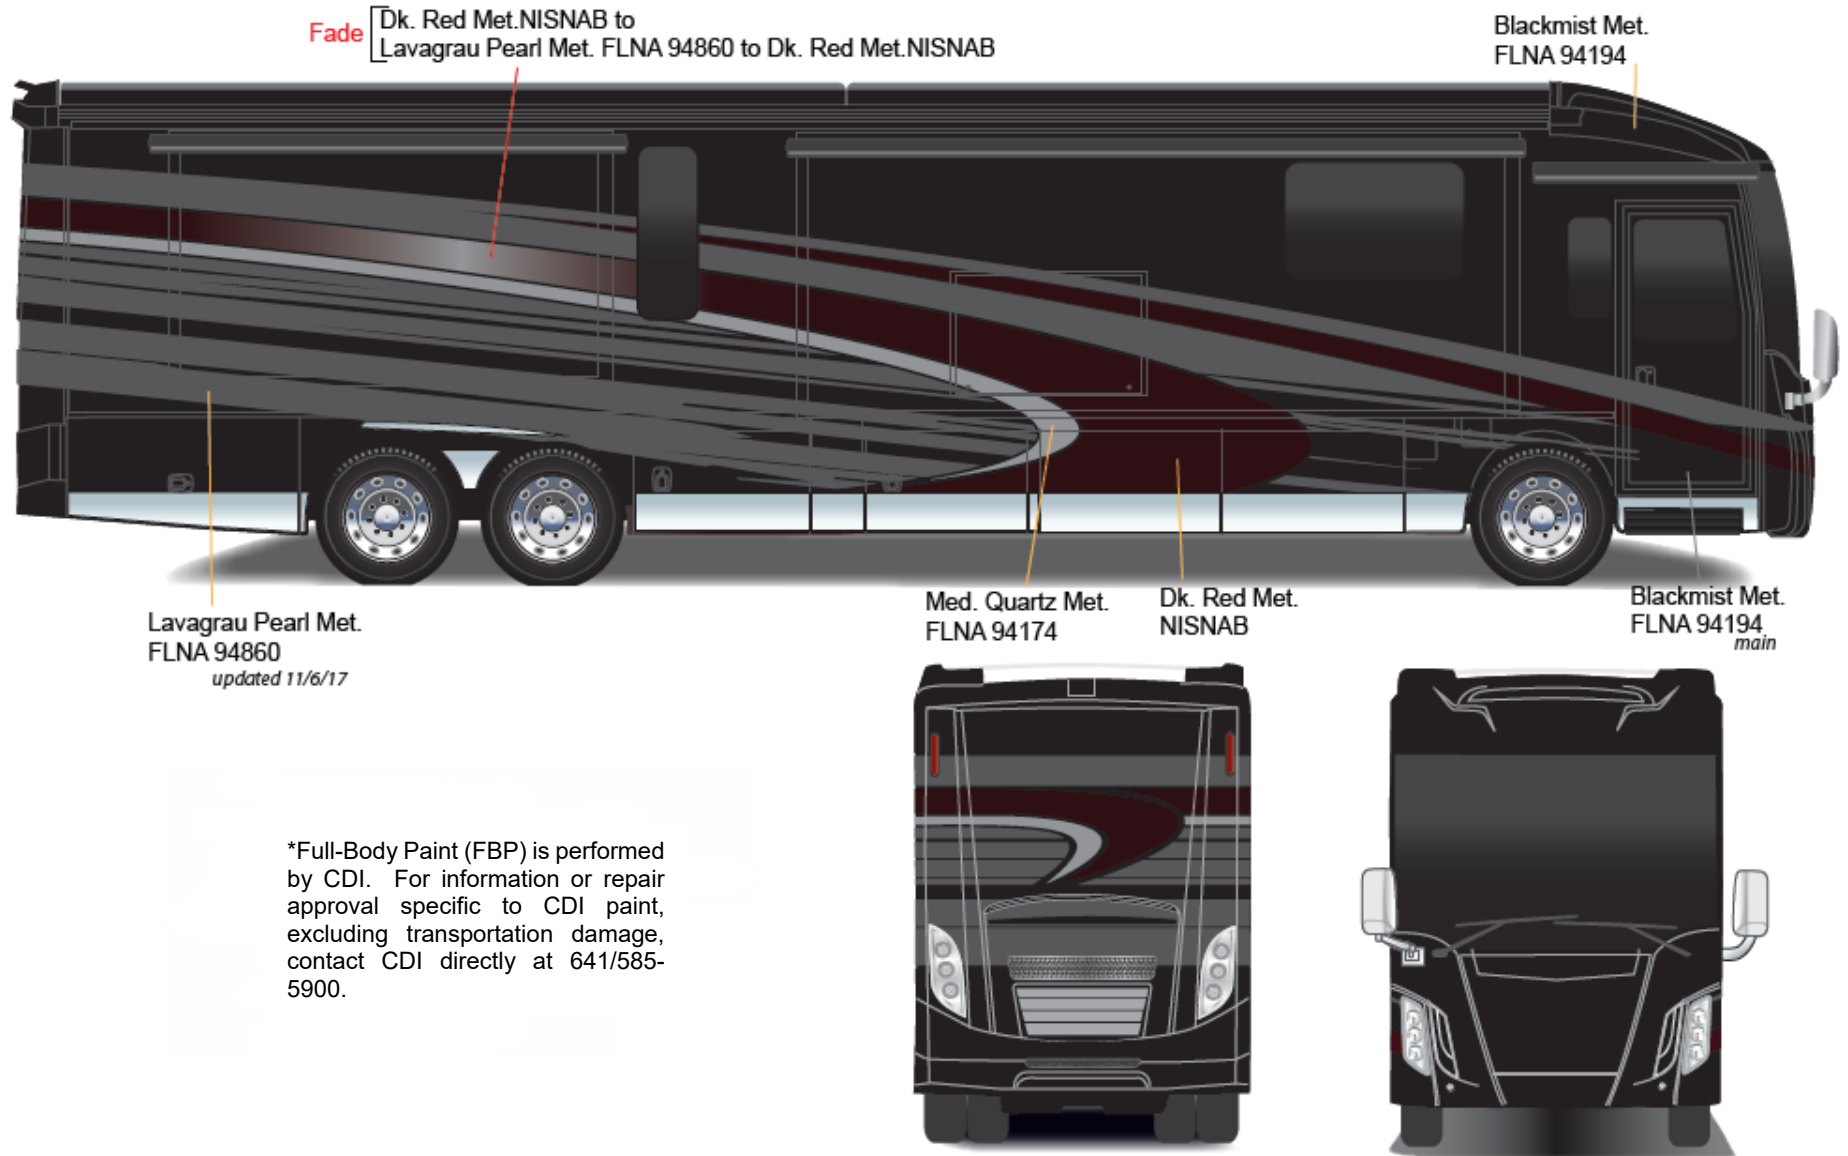

Grand Tour – Full Body Paint Option Code 95F/Black Cherry

Painted by CDI*