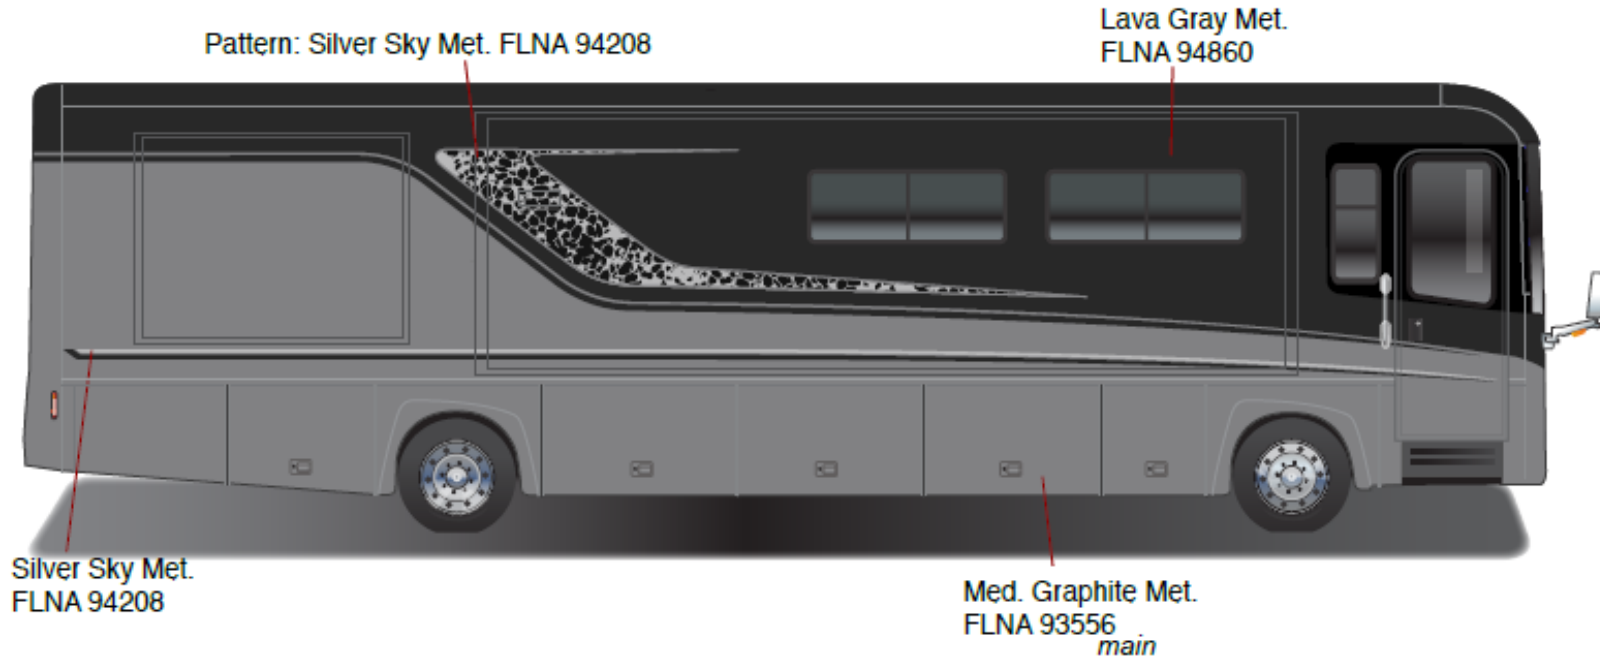

Horizon – Full Body Paint Option Code 95K/Lava Gray

Painted by CDI*