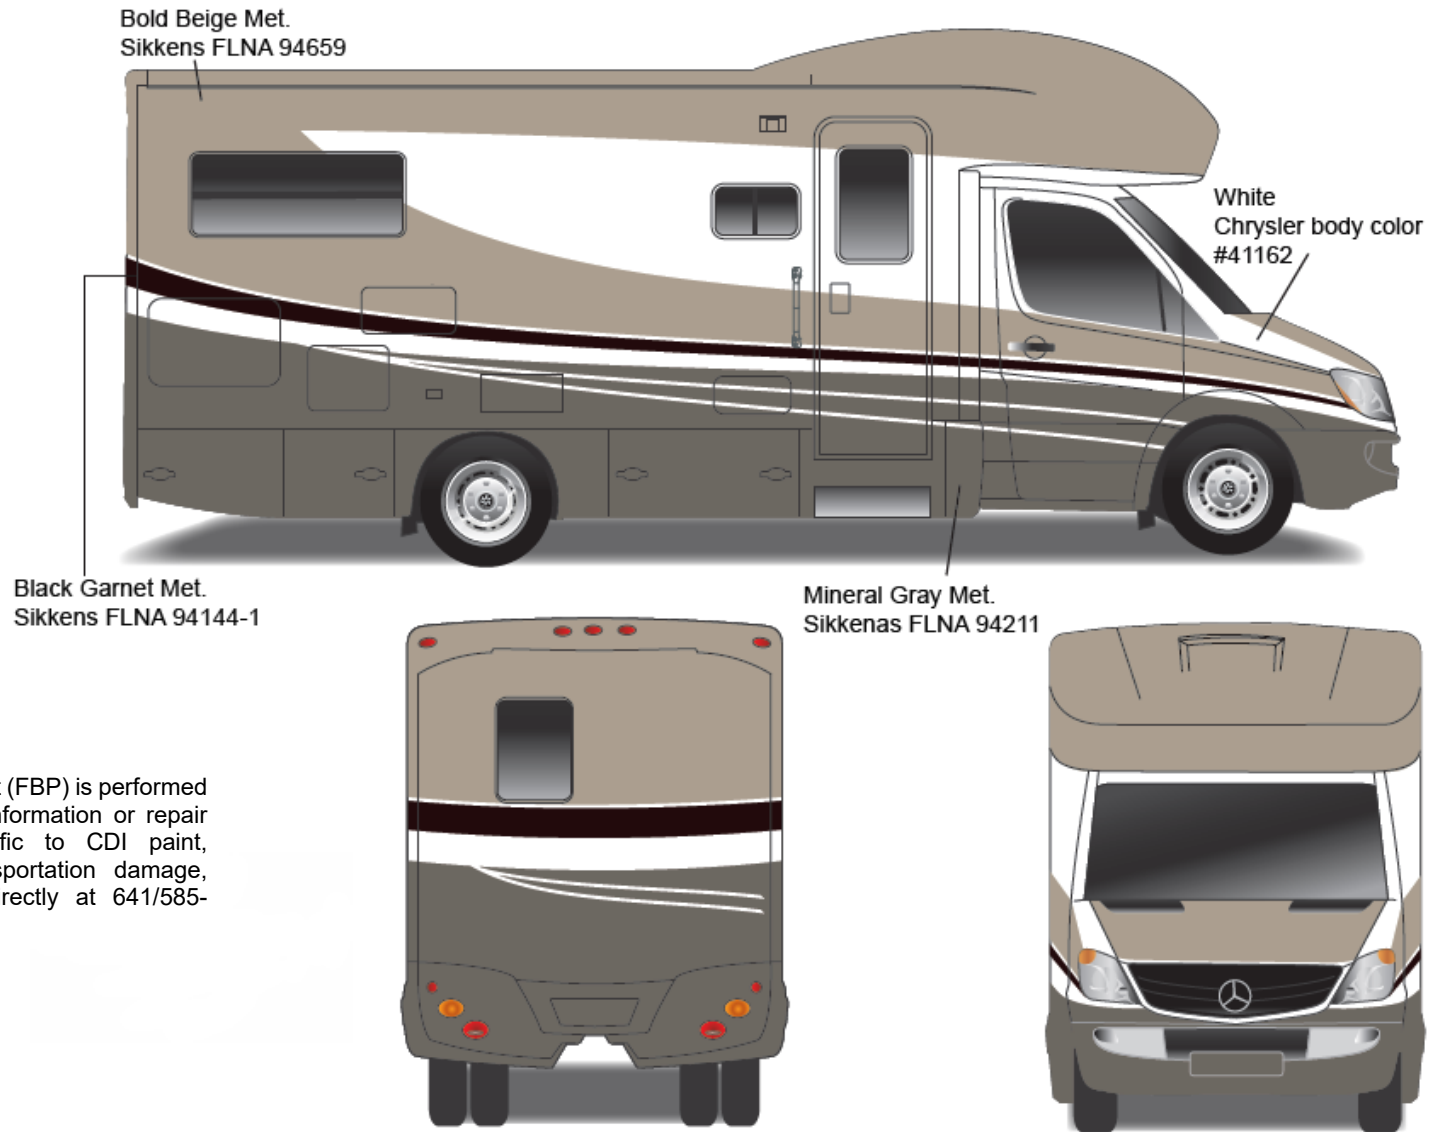

View & Navion – Full Body Paint Option Code 95F/Mineral

Painted by CDI*

*Full-Body Paint (FBP) is performed by CDI. For information or repair approval specific to CDI paint, excluding transportation damage, contact CDI directly at 641/585-5900.