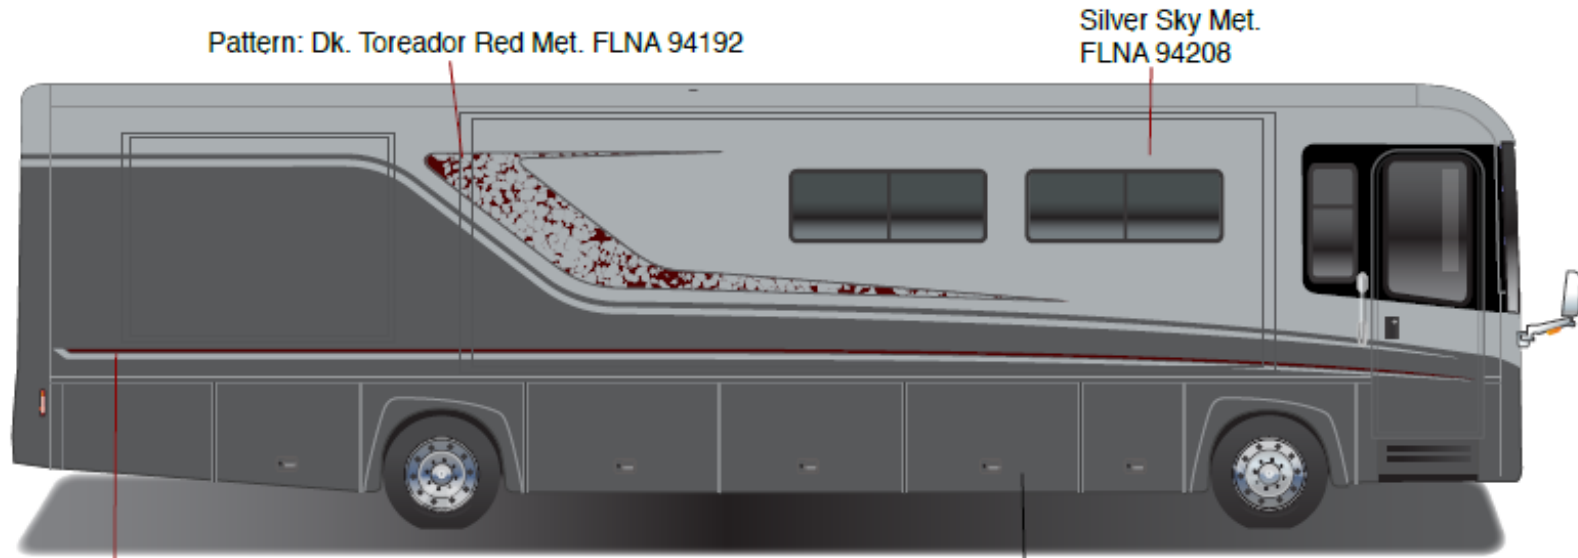

## Horizon – Full Body Paint Option Code 95P/Magma

Painted by CDI\*

Pattern: Dk. Toreador Red Met. FLNA 94192

Silver Sky Met.  
FLNA 94208

Dk. Toreador Red Met.  
FLNA 94192

Med. Graphite Met.  
FLNA 93556  
*main*