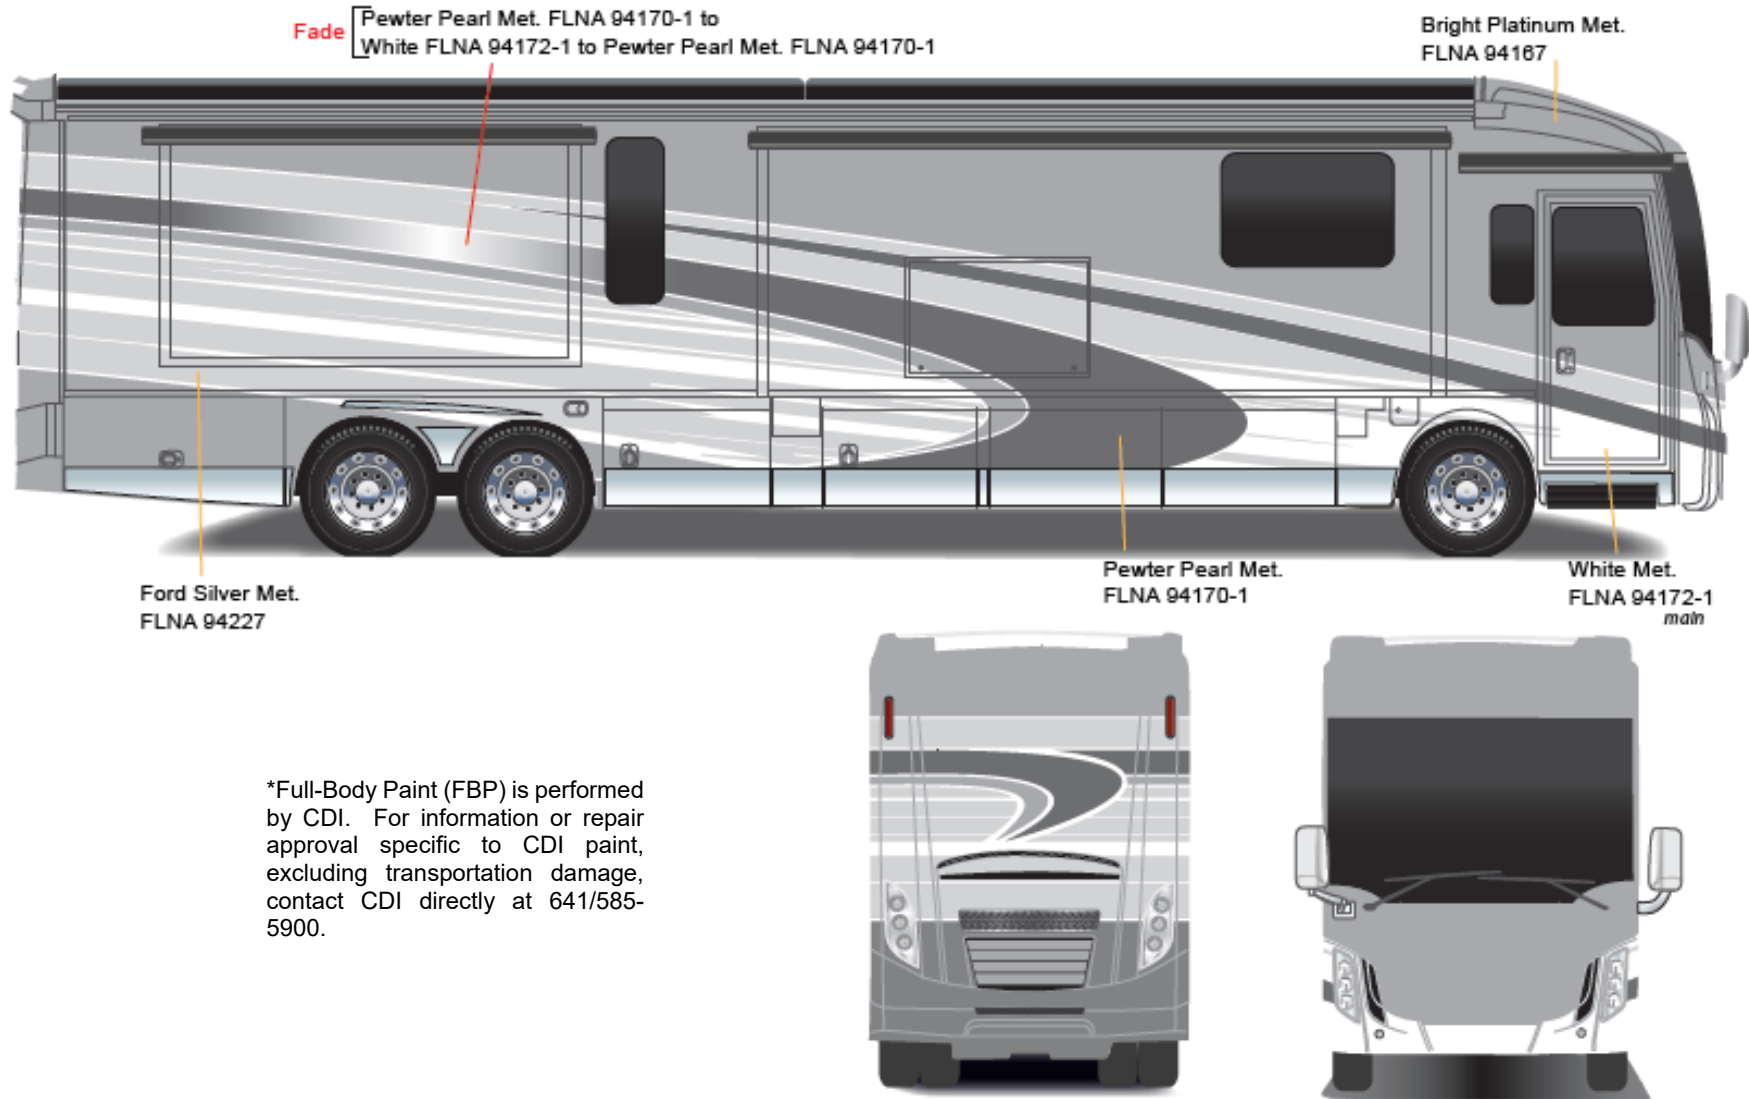

## Grand Tour – Full Body Paint Option Code 95E/Cloud

Painted by CDI\*