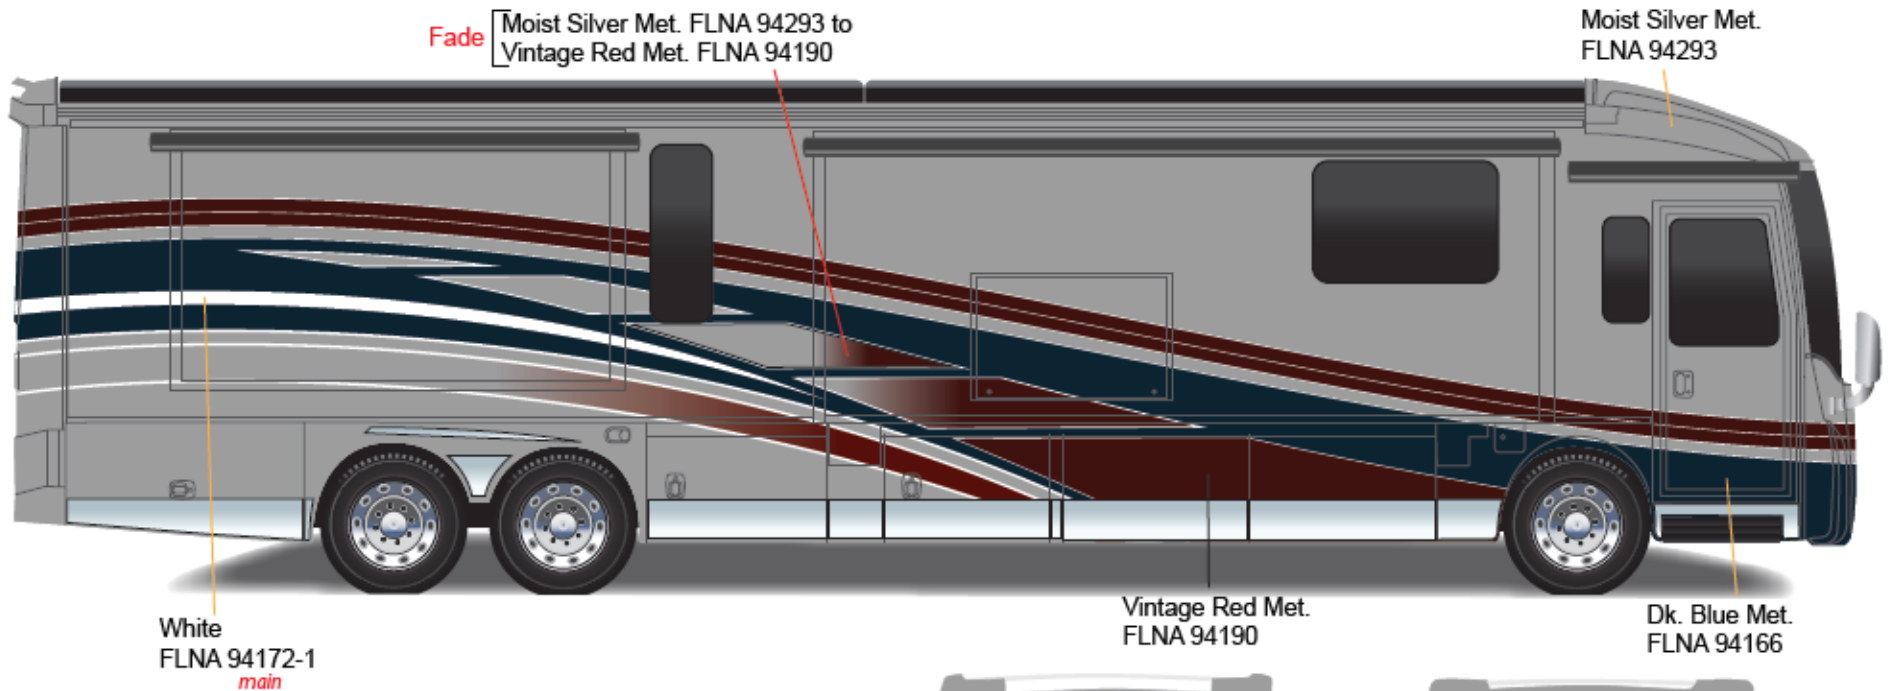

Grand Tour – Full Body Paint Option Code 95M/Wedgewood

Painted by CDI*