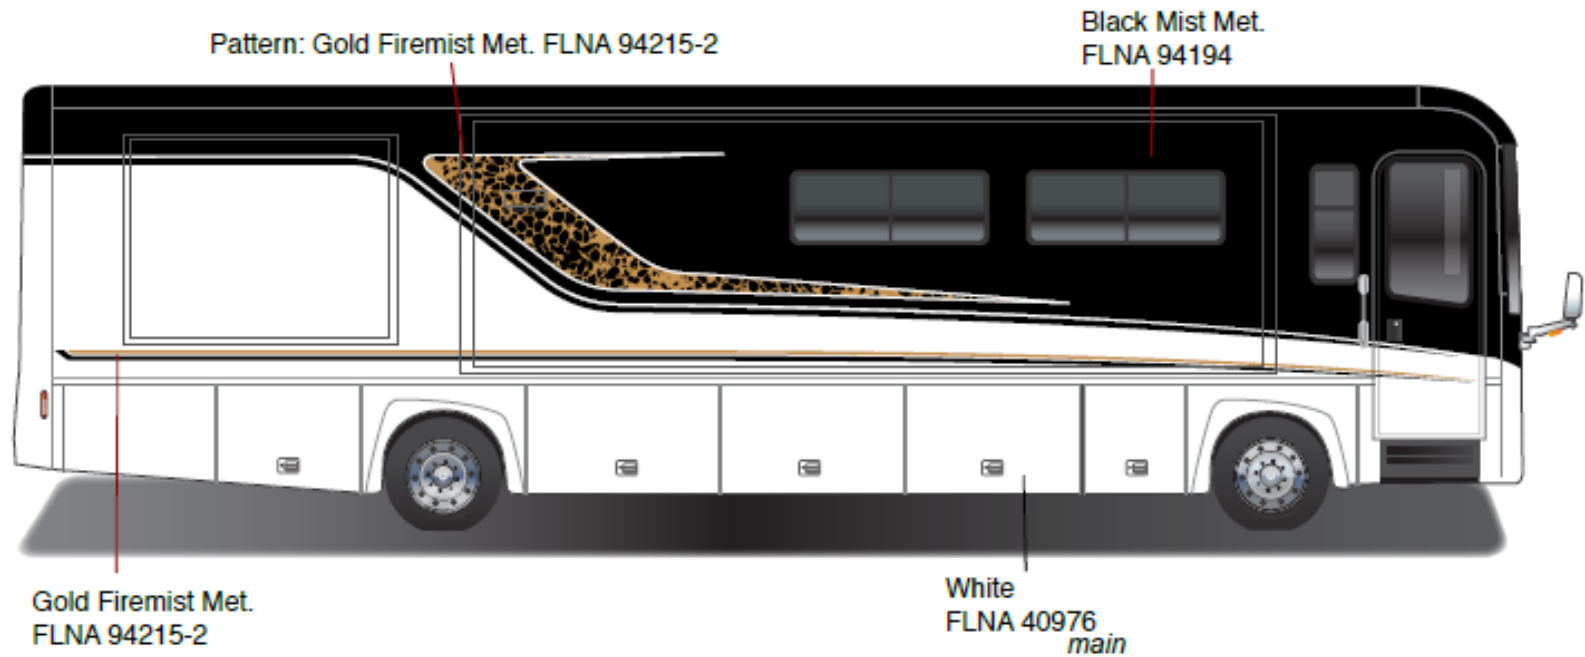

Horizon – Full Body Paint Option Code 95J/Harvest Frost

Painted by CDI*