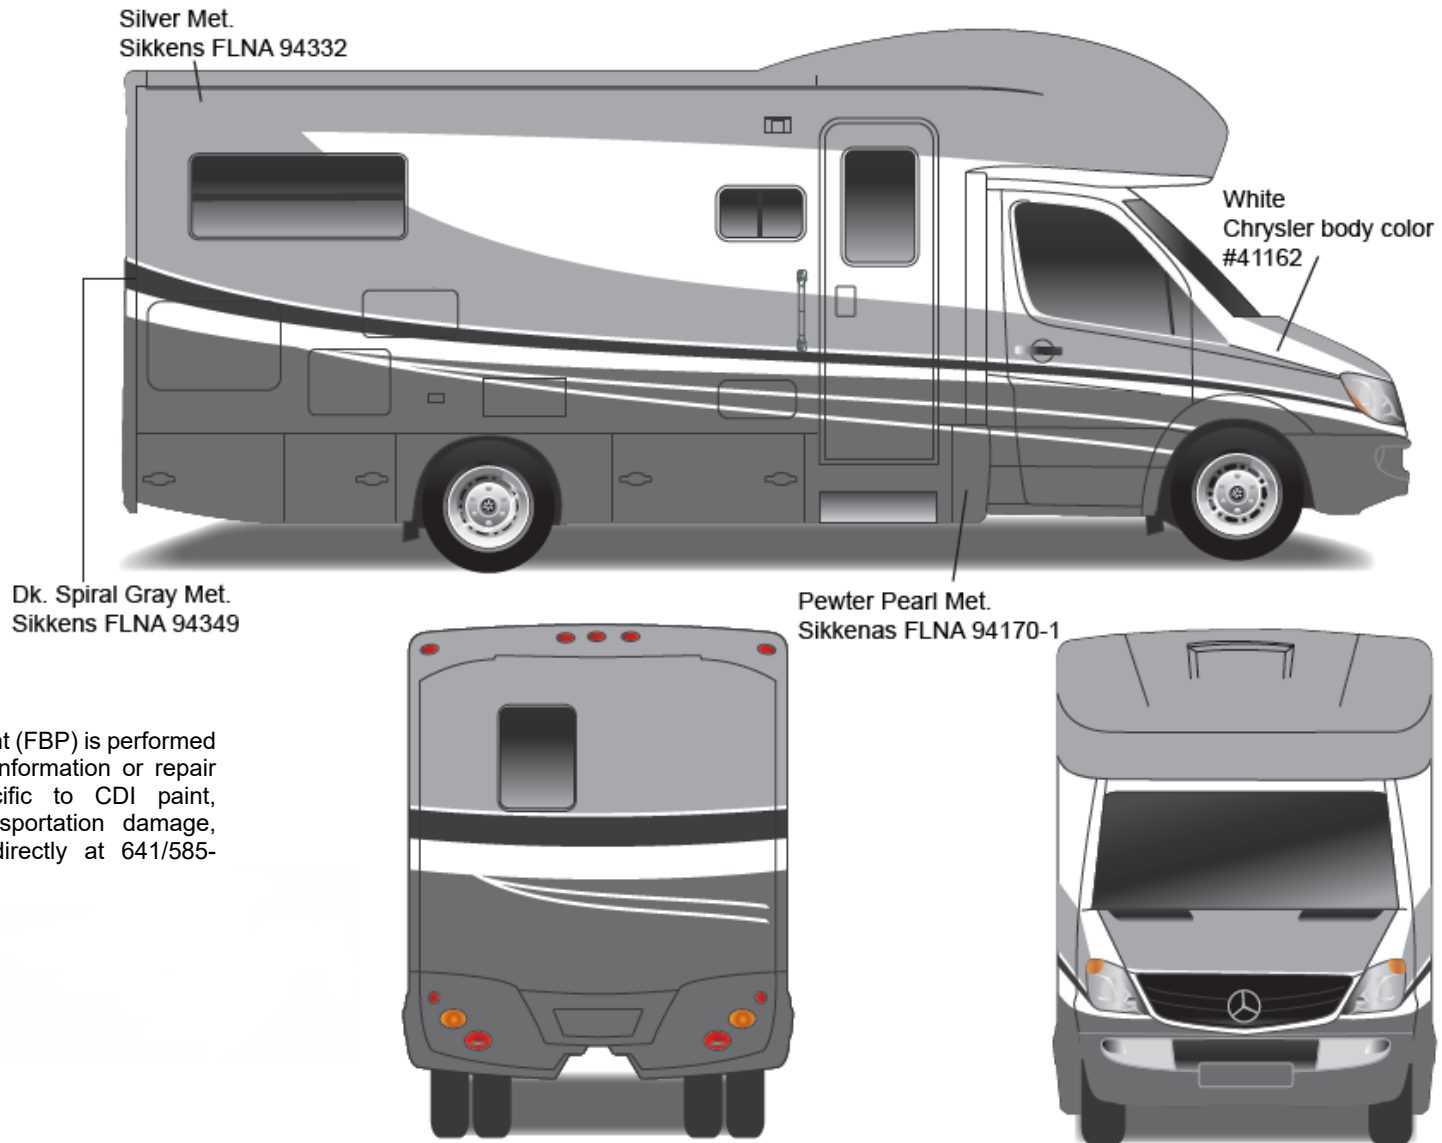

View & Navion – Full Body Paint Option Code 95G/Bay Mist

Painted by CDI*

*Full-Body Paint (FBP) is performed by CDI. For information or repair approval specific to CDI paint, excluding transportation damage, contact CDI directly at 641/585-5900.