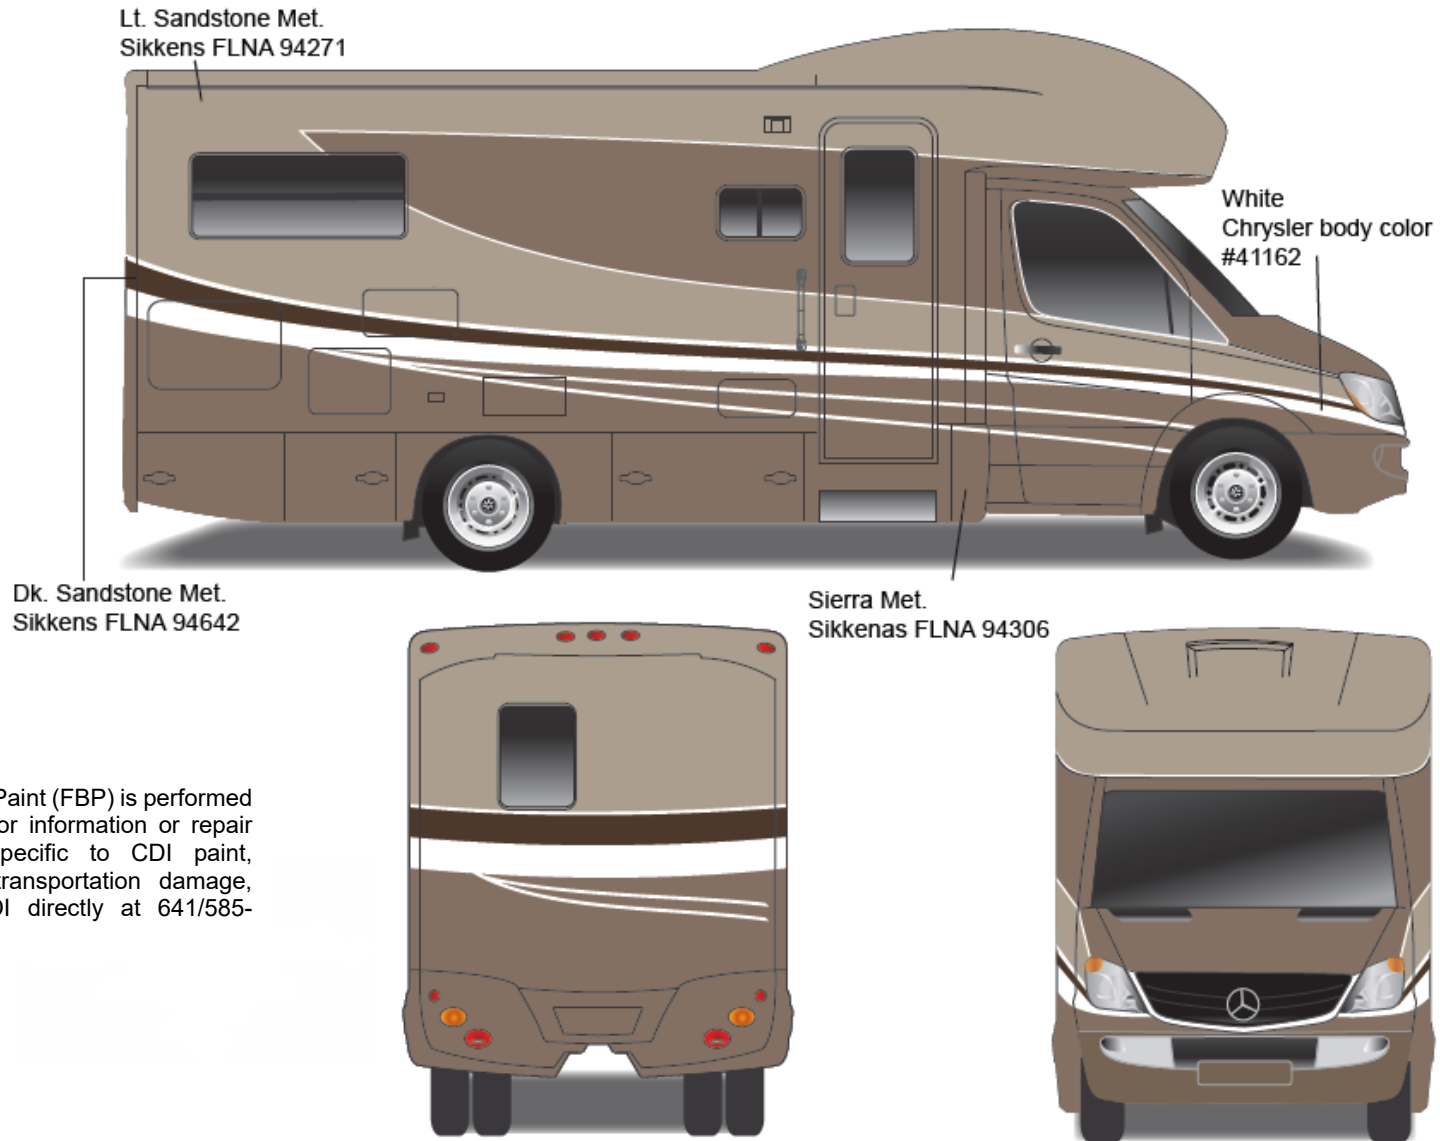

View & Navion – Full Body Paint Option Code 95E/Sandstone

Painted by CDI*

*Full-Body Paint (FBP) is performed by CDI. For information or repair approval specific to CDI paint, excluding transportation damage, contact CDI directly at 641/585-5900.