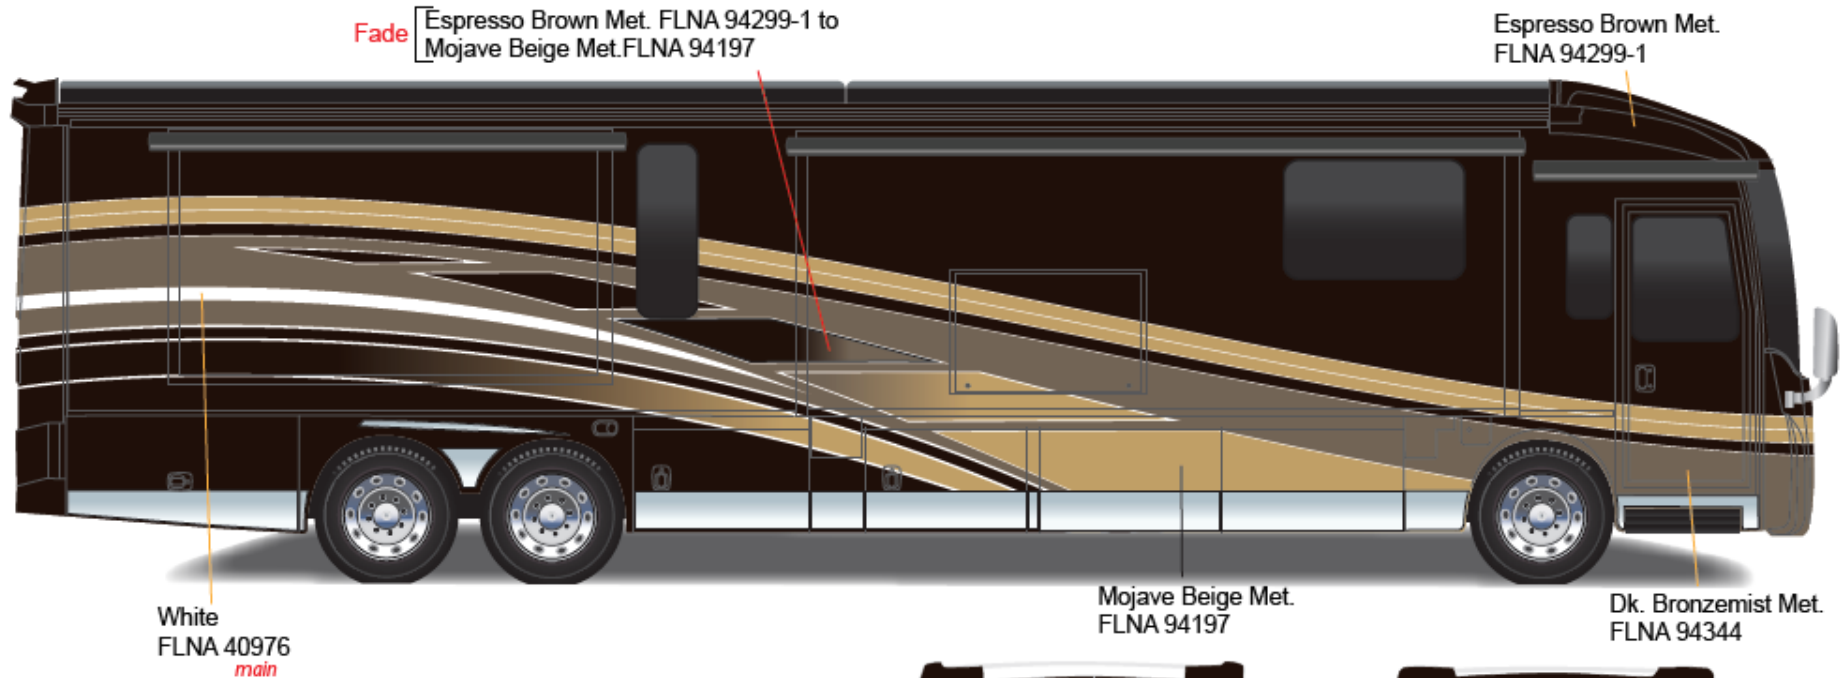

Grand Tour – Full Body Paint Option Code 95H/Chestnut

Painted by CDI*