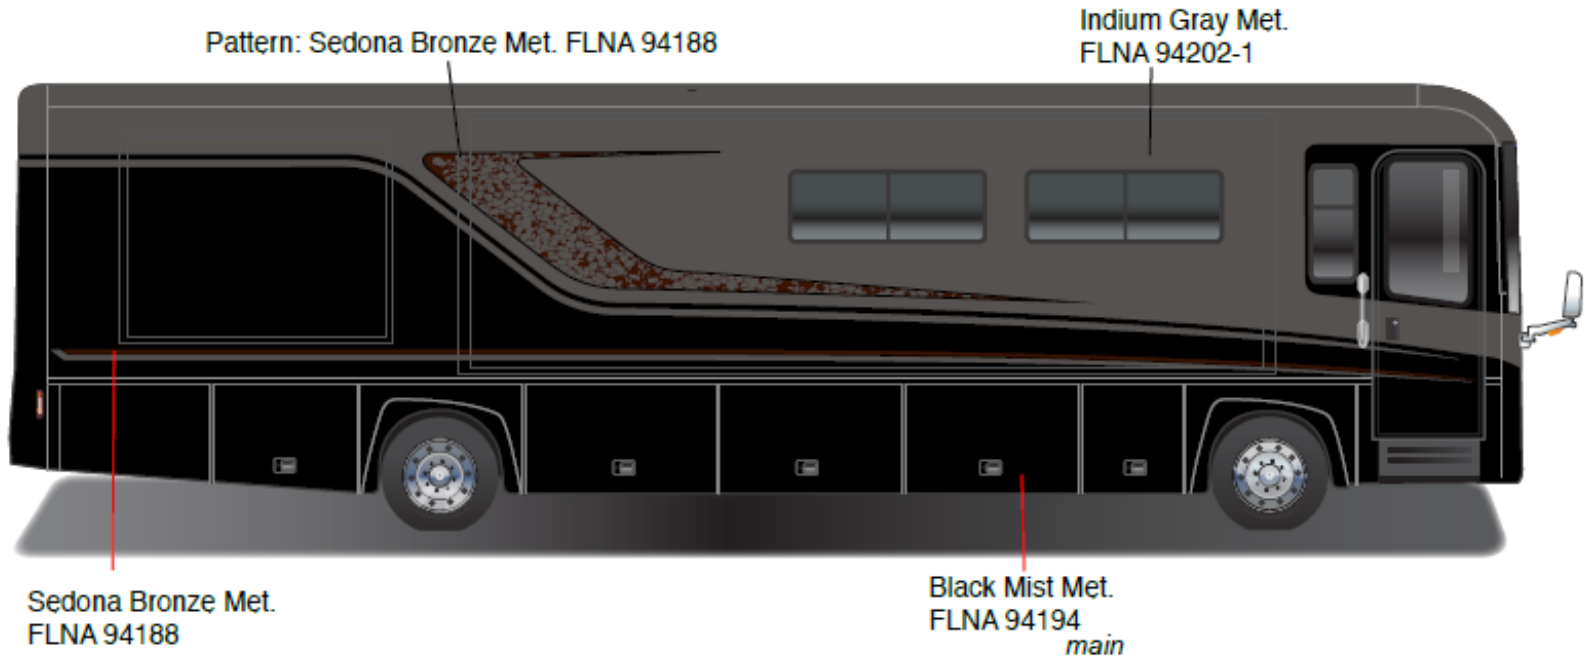

Horizon – Full Body Paint Option Code 95S/Indium

Painted by CDI*