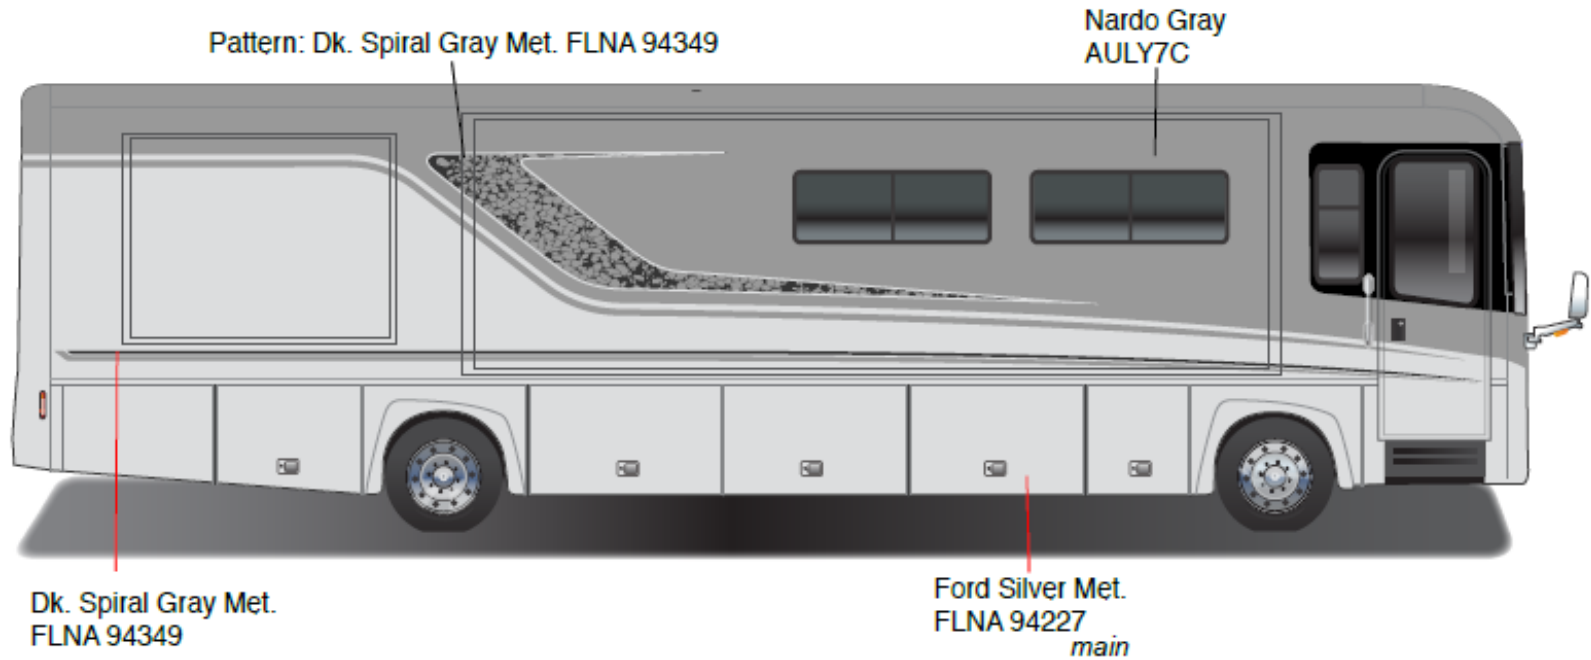

Horizon – Full Body Paint Option Code 95T/Shadow

Painted by CDI*