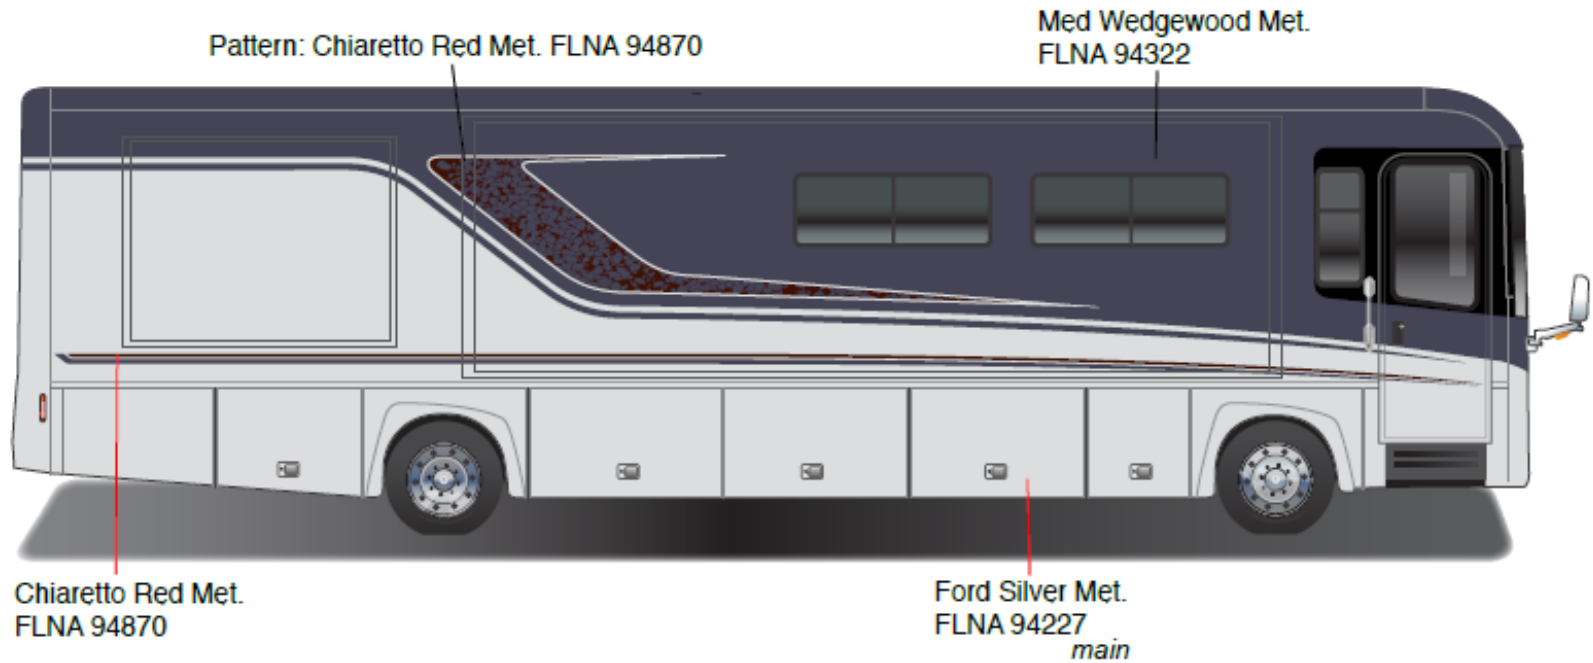

Horizon – Full Body Paint Option Code 95U/Wedgewood

Painted by CDI*