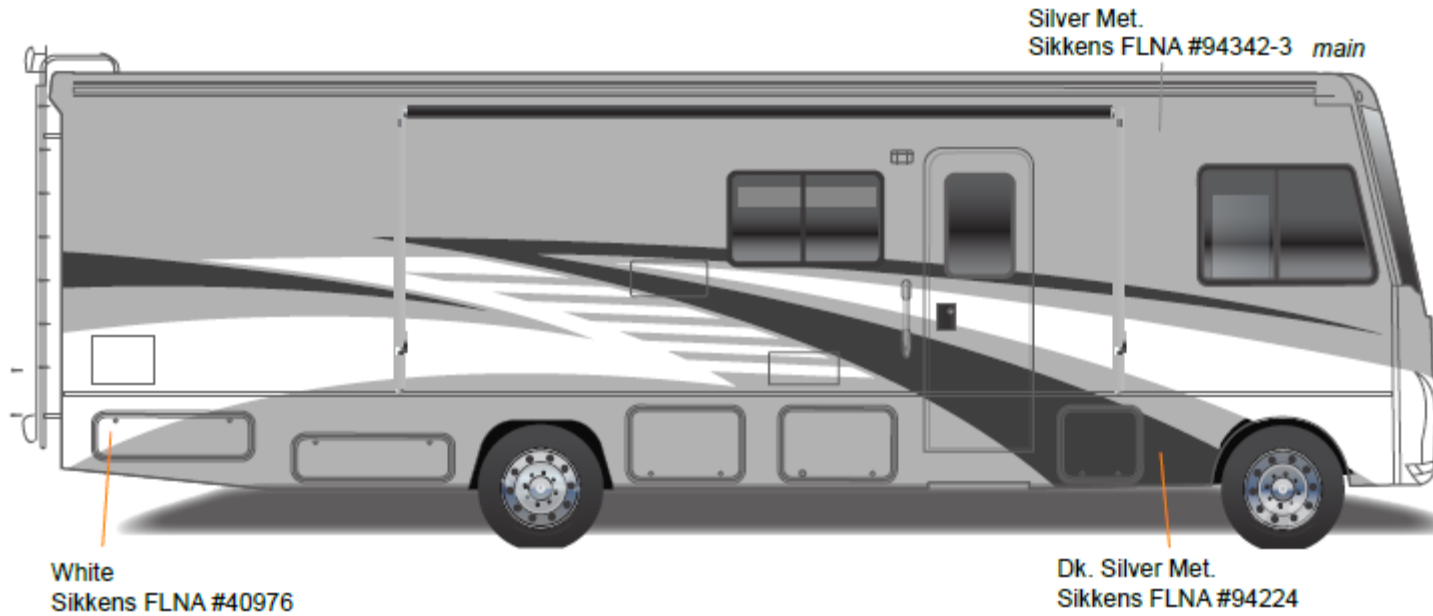

Adventurer – Full Body Paint Option Code 95E/Sterling

Painted by CDI*