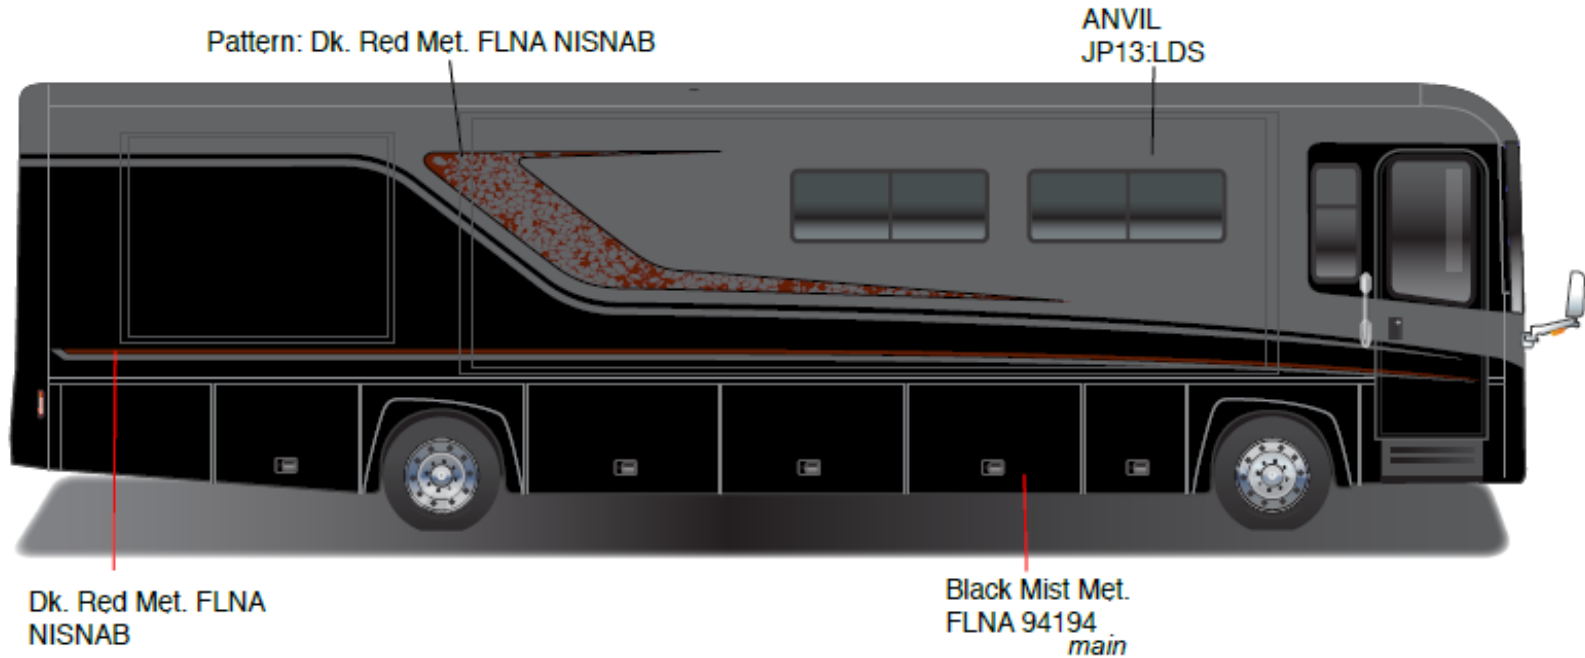

Horizon – Full Body Paint Option Code 95Q/Anvil

Painted by CDI*