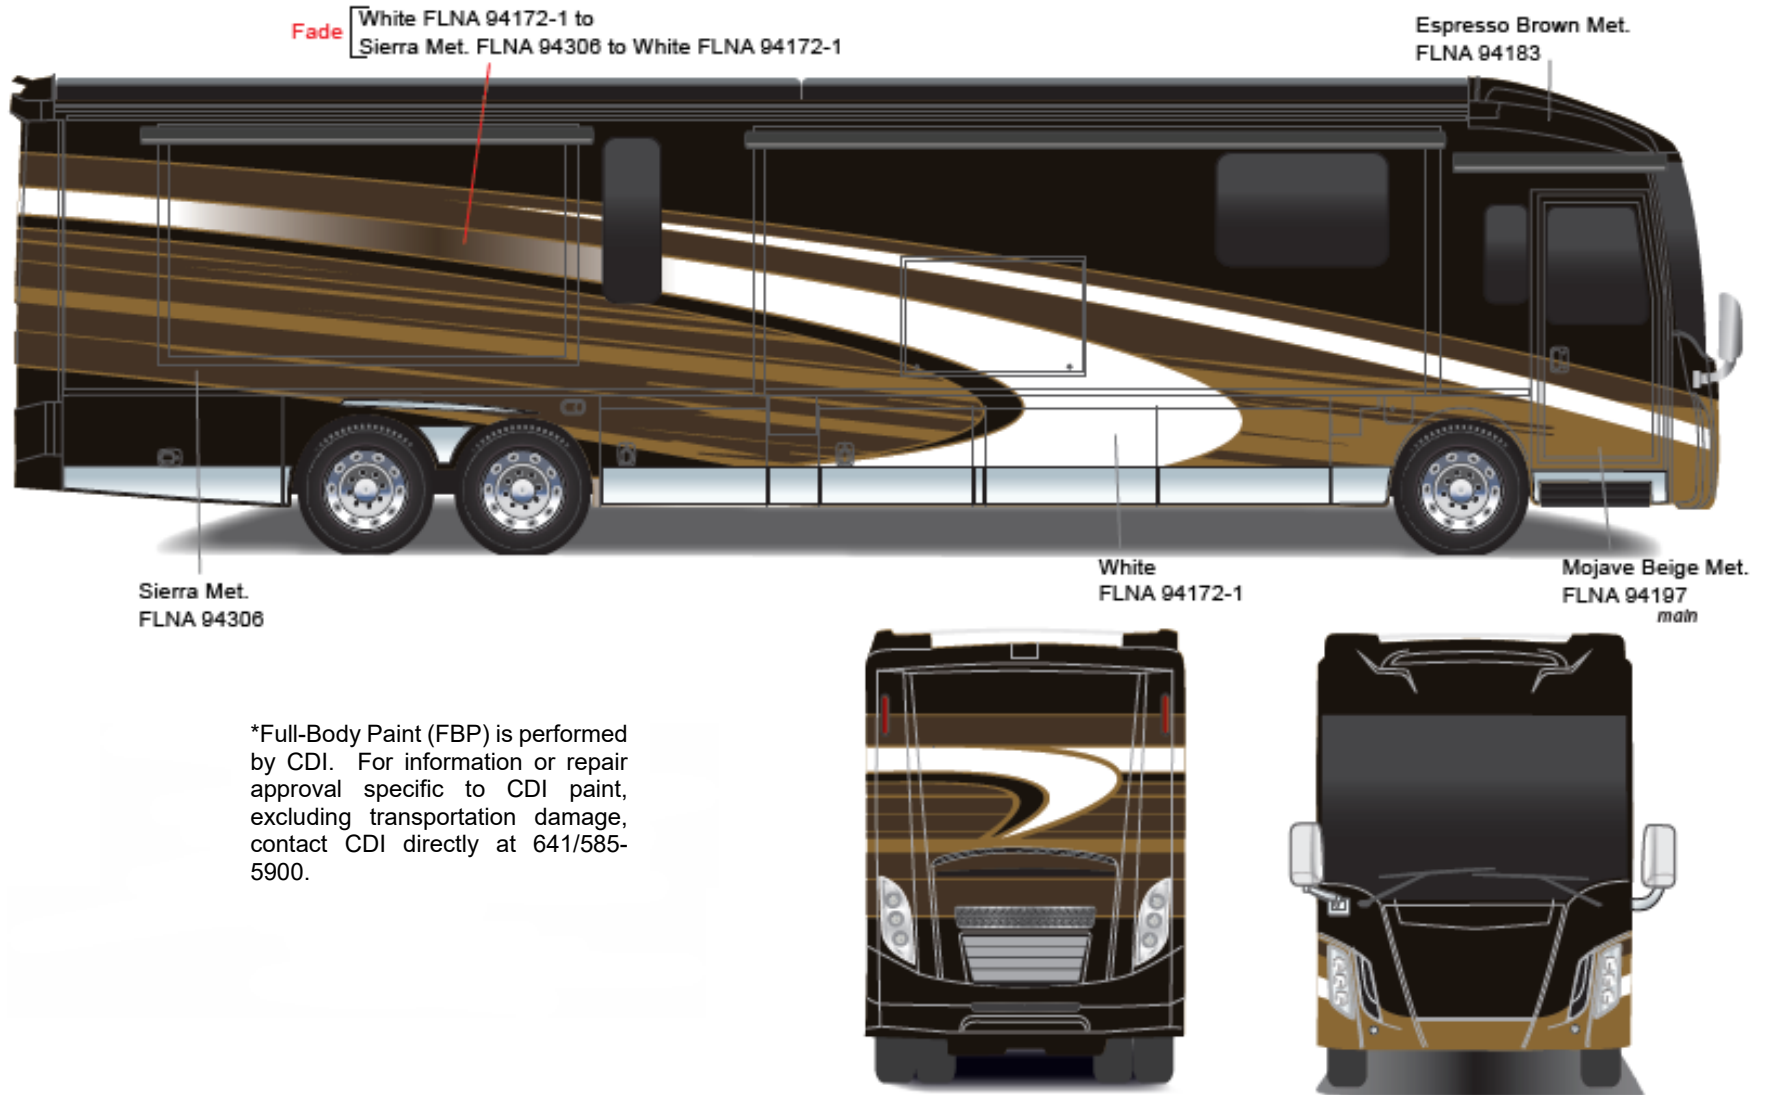

Grand Tour – Full Body Paint Option Code 95C/Espresso

Painted by CDI*

*Full-Body Paint (FBP) is performed by CDI. For information or repair approval specific to CDI paint, excluding transportation damage, contact CDI directly at 641/585-5900.