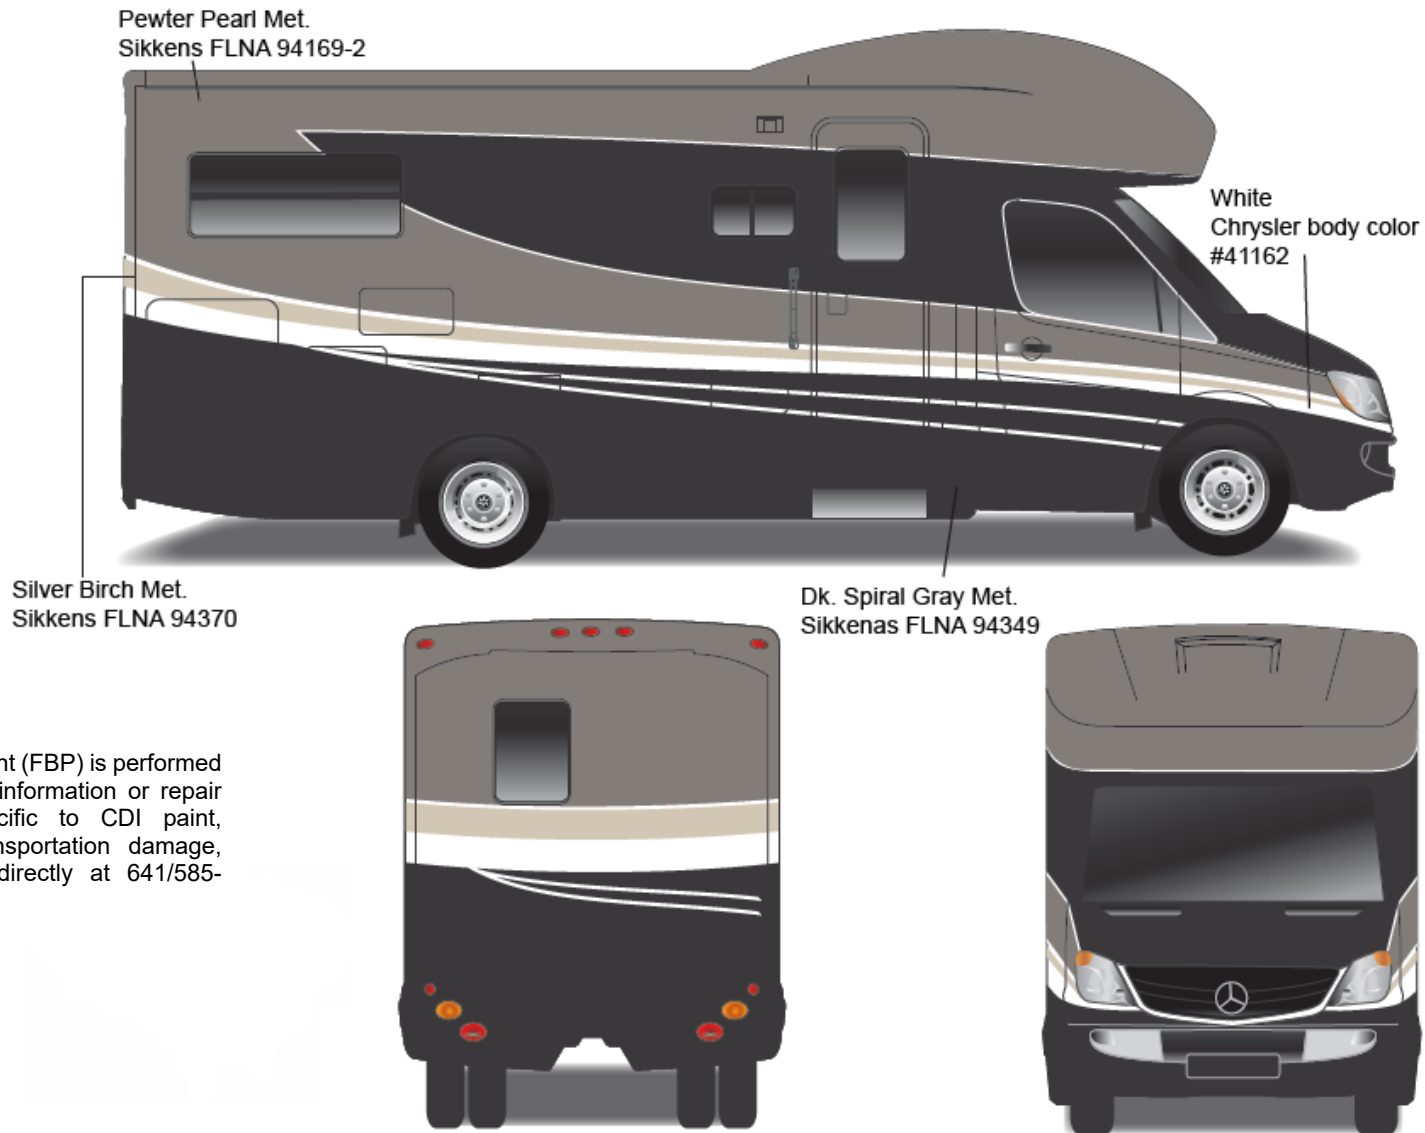

View & Navion – Full Body Paint Option Code 95C/Dark Spiral

Painted by CDI*

*Full-Body Paint (FBP) is performed by CDI. For information or repair approval specific to CDI paint, excluding transportation damage, contact CDI directly at 641/585-5900.