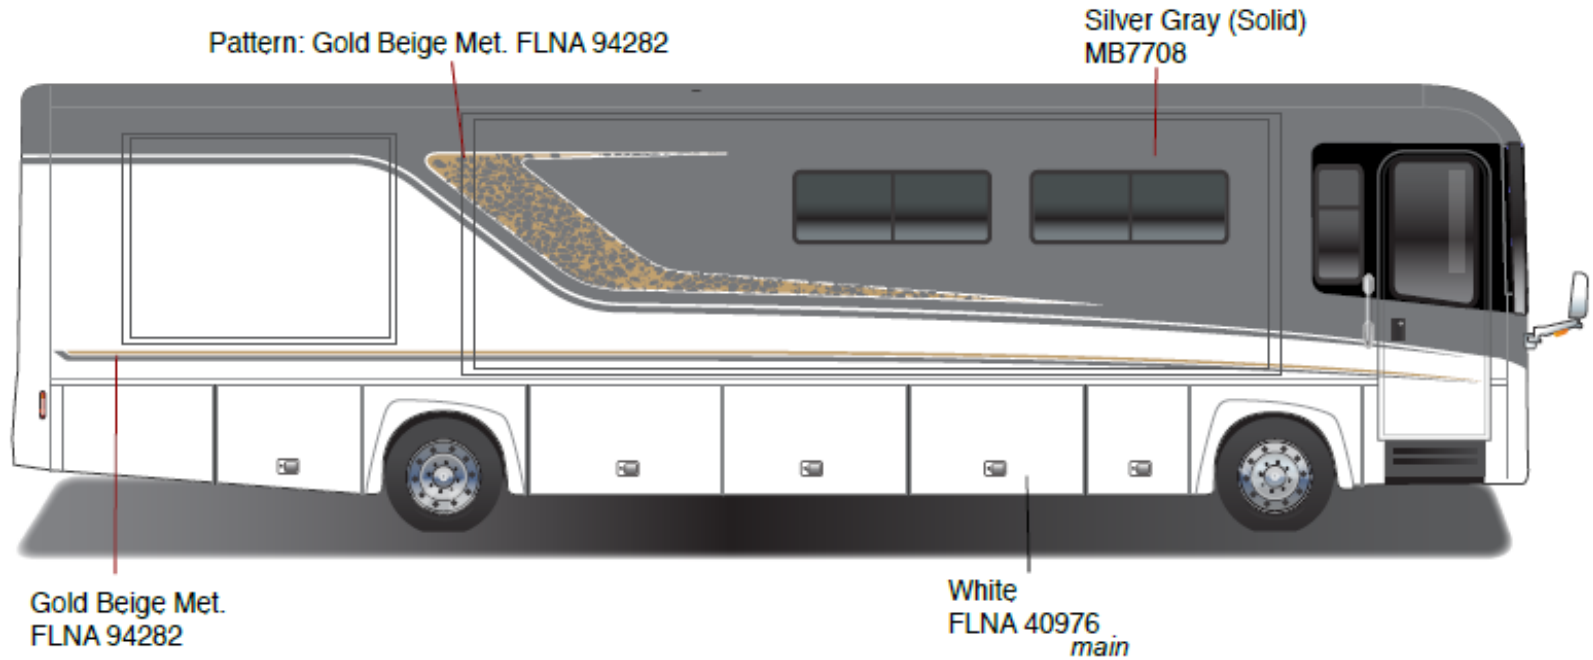

Horizon – Full Body Paint Option Code 95N/Powder Gray

Painted by CDI*