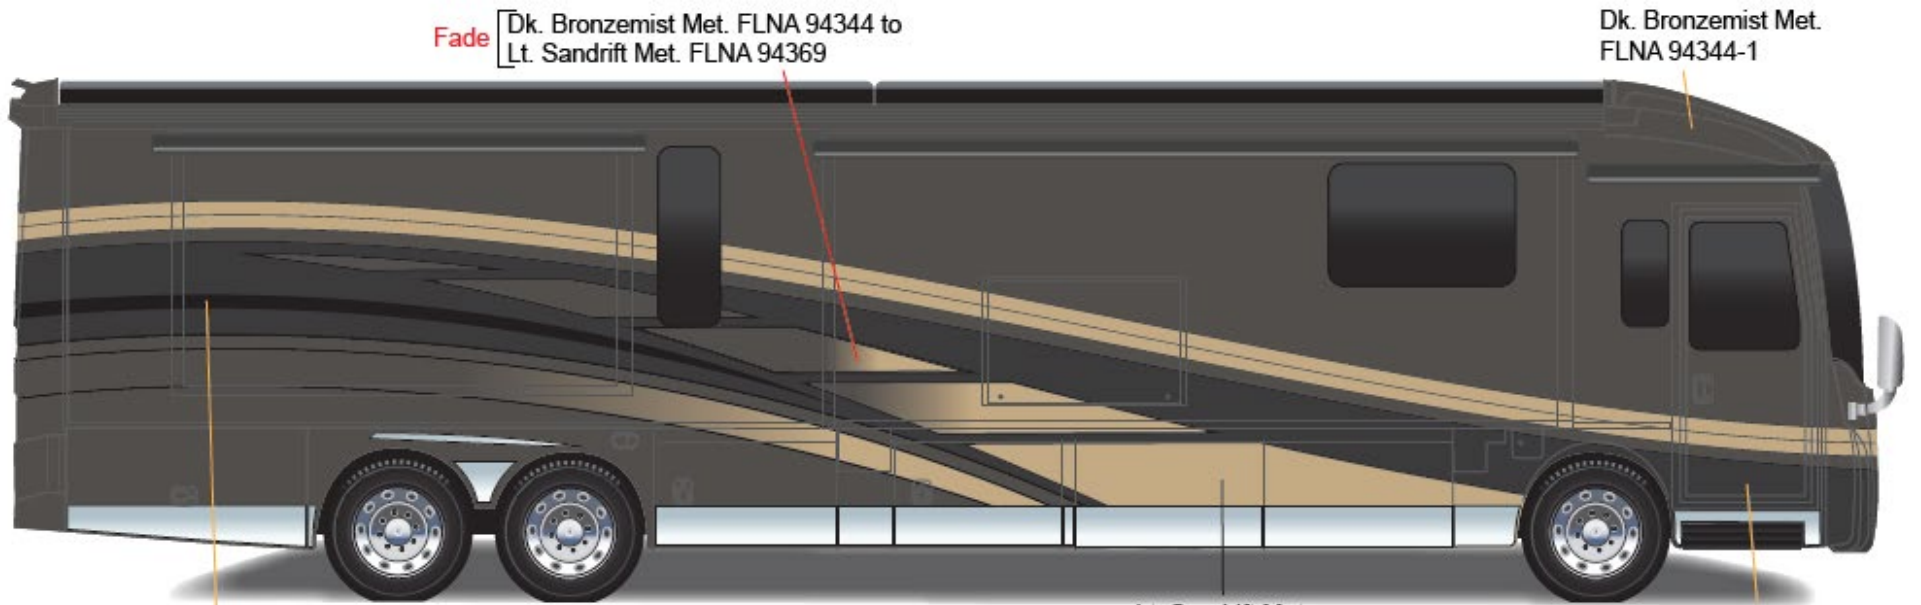

Grand Tour – Full Body Paint Option Code 95K/Urban Gray

Painted by CDI*

Black Mist Met.
FLNA 94194
main

Fade Dk. Bronzemist Met. FLNA 94344 to
Lt. Sandrift Met. FLNA 94369

Dk. Bronzemist Met.
FLNA 94344-1

Lt. Sandrift Met.
FLNA 94369

Charcoal Met.
FLNA 94858

*Full-Body Paint (FBP) is performed by CDI. For information or repair approval specific to CDI paint, excluding transportation damage, contact CDI directly at 641/585-5900.