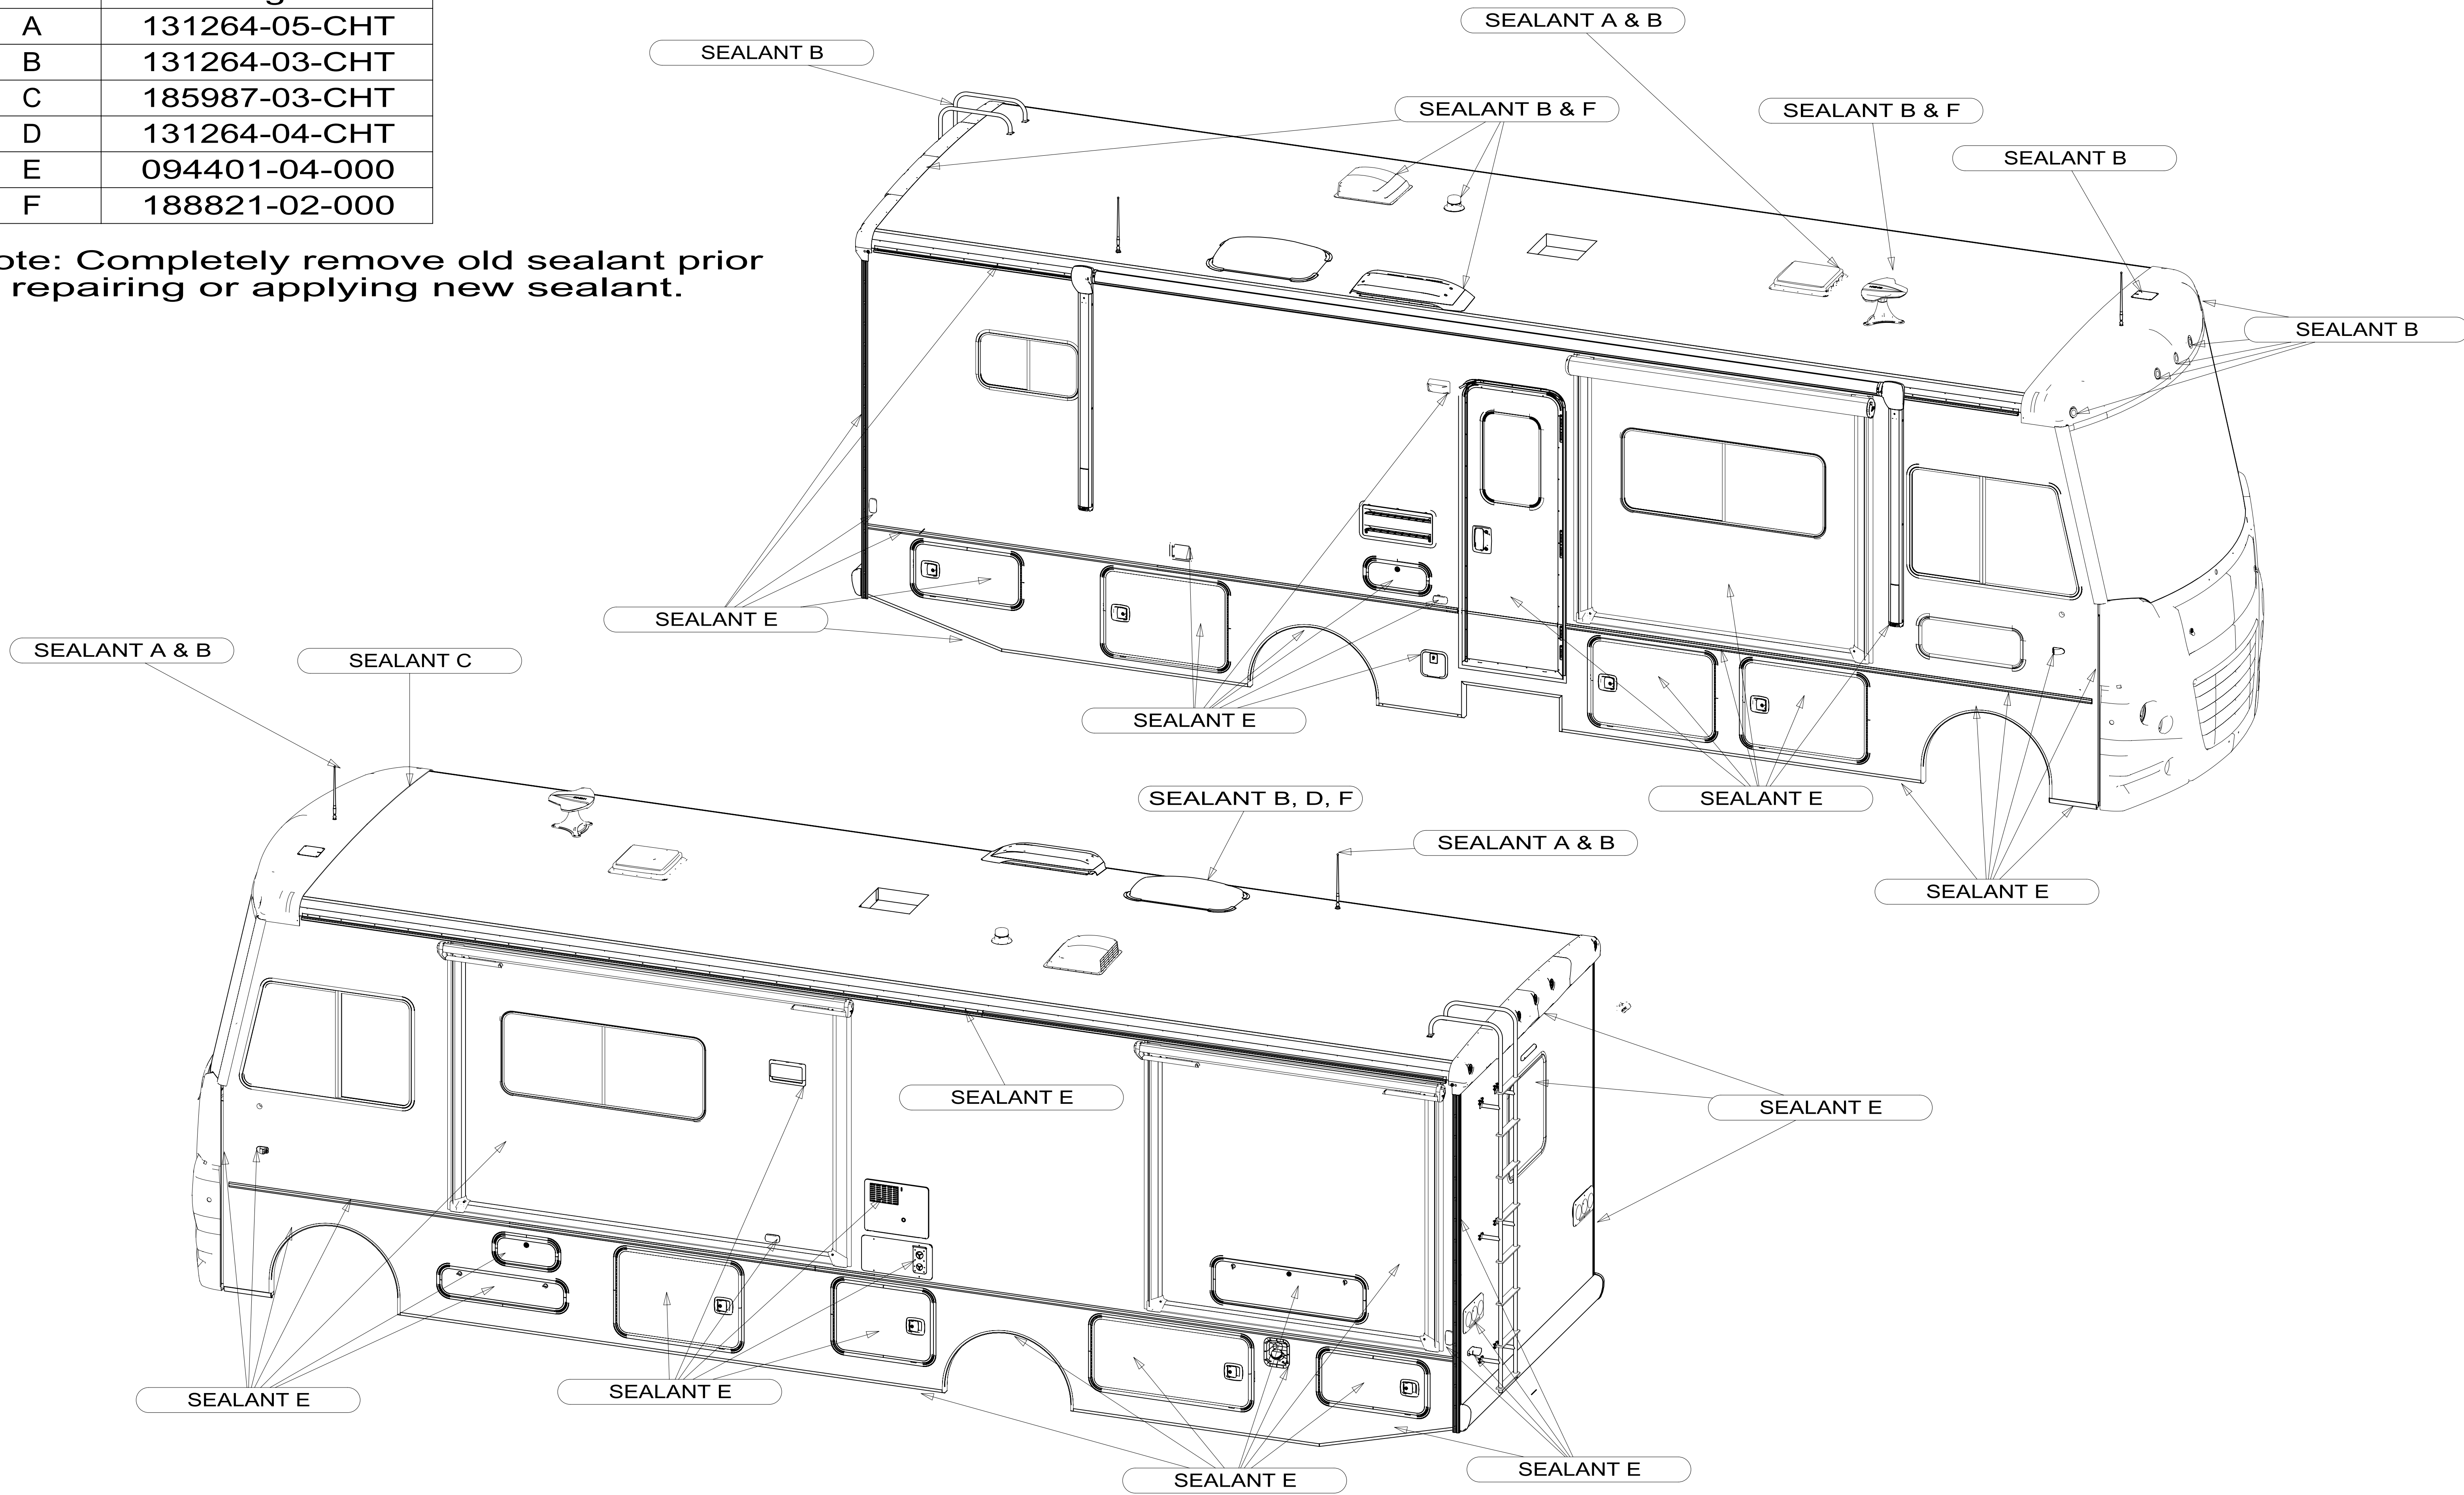

Sealant	Winnebago Part #
A	131264-05-CHT
B	131264-03-CHT
C	185987-03-CHT
D	131264-04-CHT
E	094401-04-000
F	188821-02-000

**Note:** Completely remove old sealant prior to repairing or applying new sealant.

# E30T Sealant Call-out Sheet