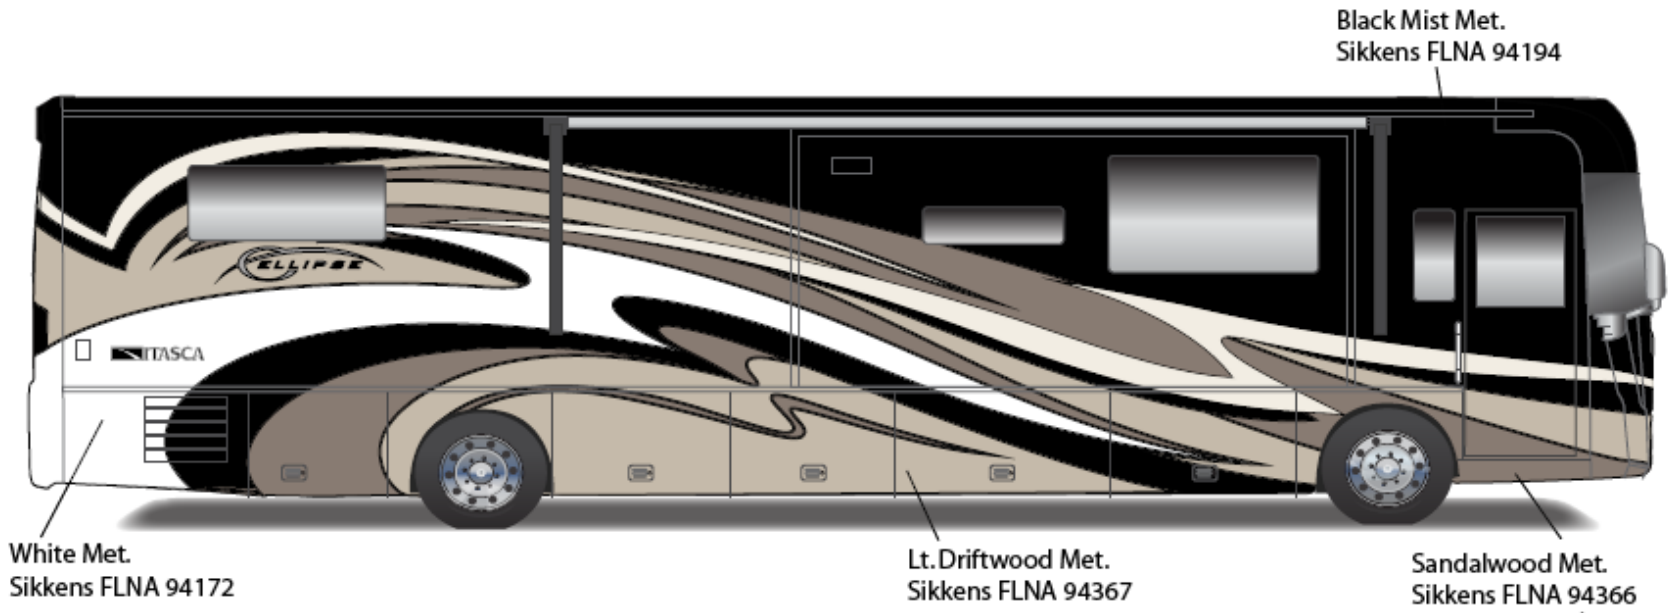

ELLIPSE w/FULL BODY PAINT PACKAGE 27A – *Painted by CDI*

**2012 ELLIPSE
Sandalwood
27A**