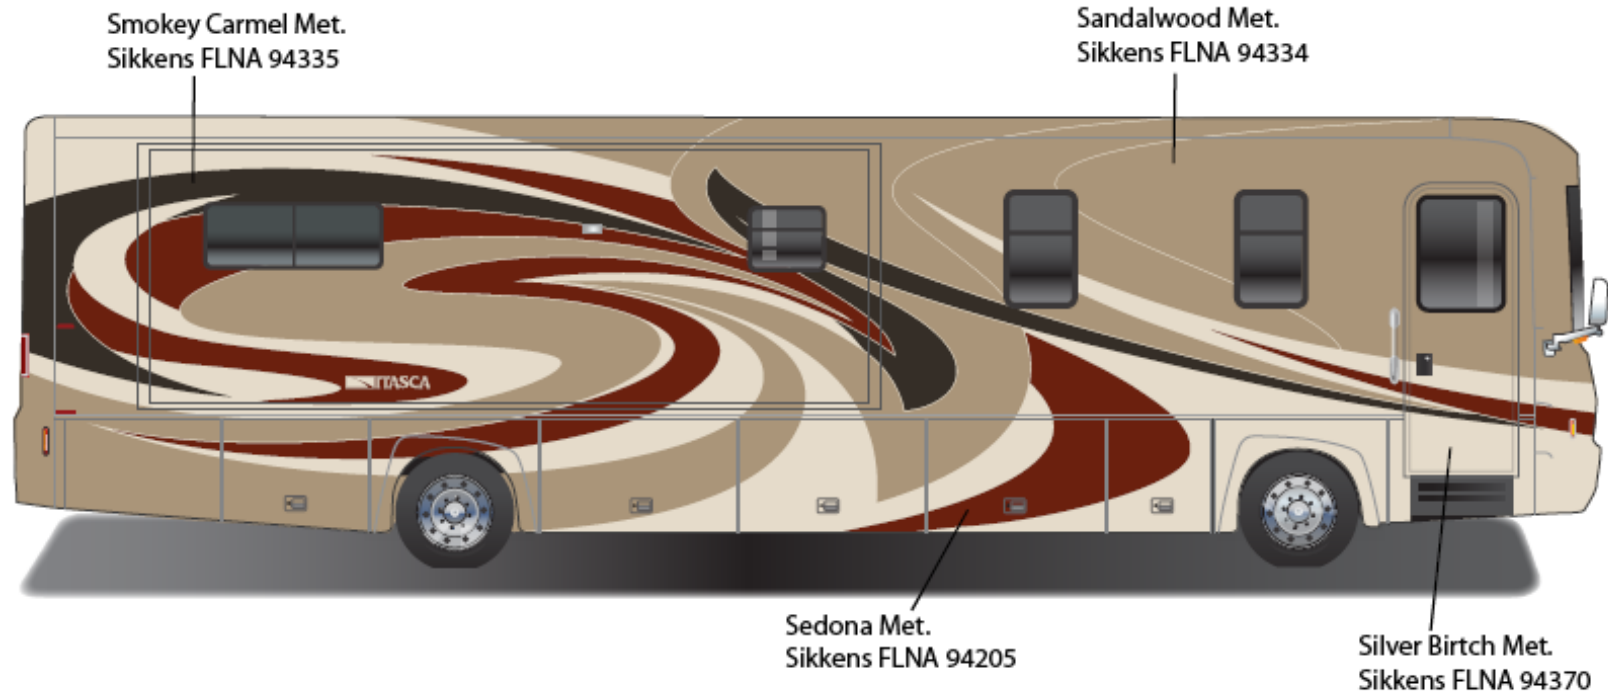

MERIDIAN w/FULL BODY PAINT PACKAGE 24B – *Painted by CDI*

**2012 Meridian
Sandalwood
24B**