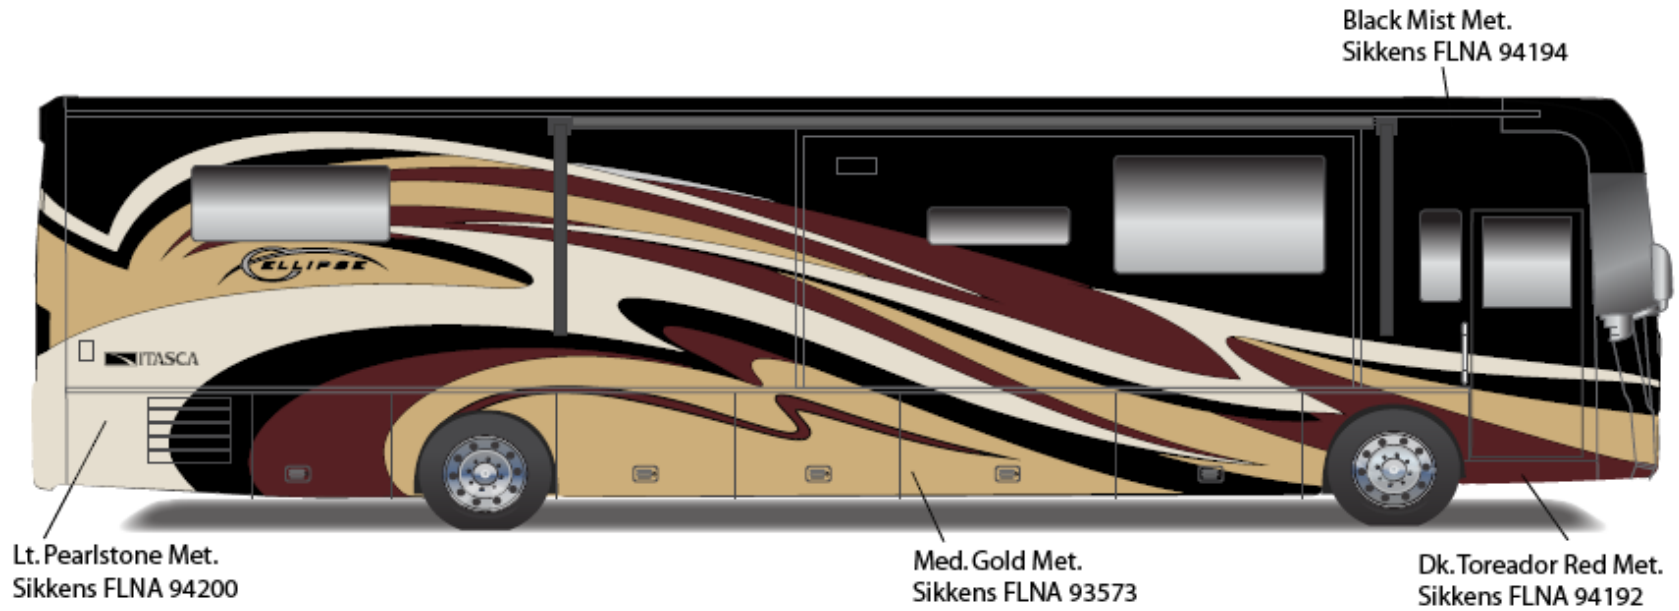

**ELLIPSE w/FULL BODY PAINT PACKAGE 24L – *Painted by CDI***

**2012 ELLIPSE  
Toreador  
24L**

**ELLIPSE w/FULL BODY PAINT PACKAGE 27A – *Painted by CDI***

**2012 ELLIPSE  
Sandalwood  
27A**

**ELLIPSE w/FULL BODY PAINT PACKAGE 92A – *Painted by CDI***

**2012 ELLIPSE  
Dark Cherry  
92A**