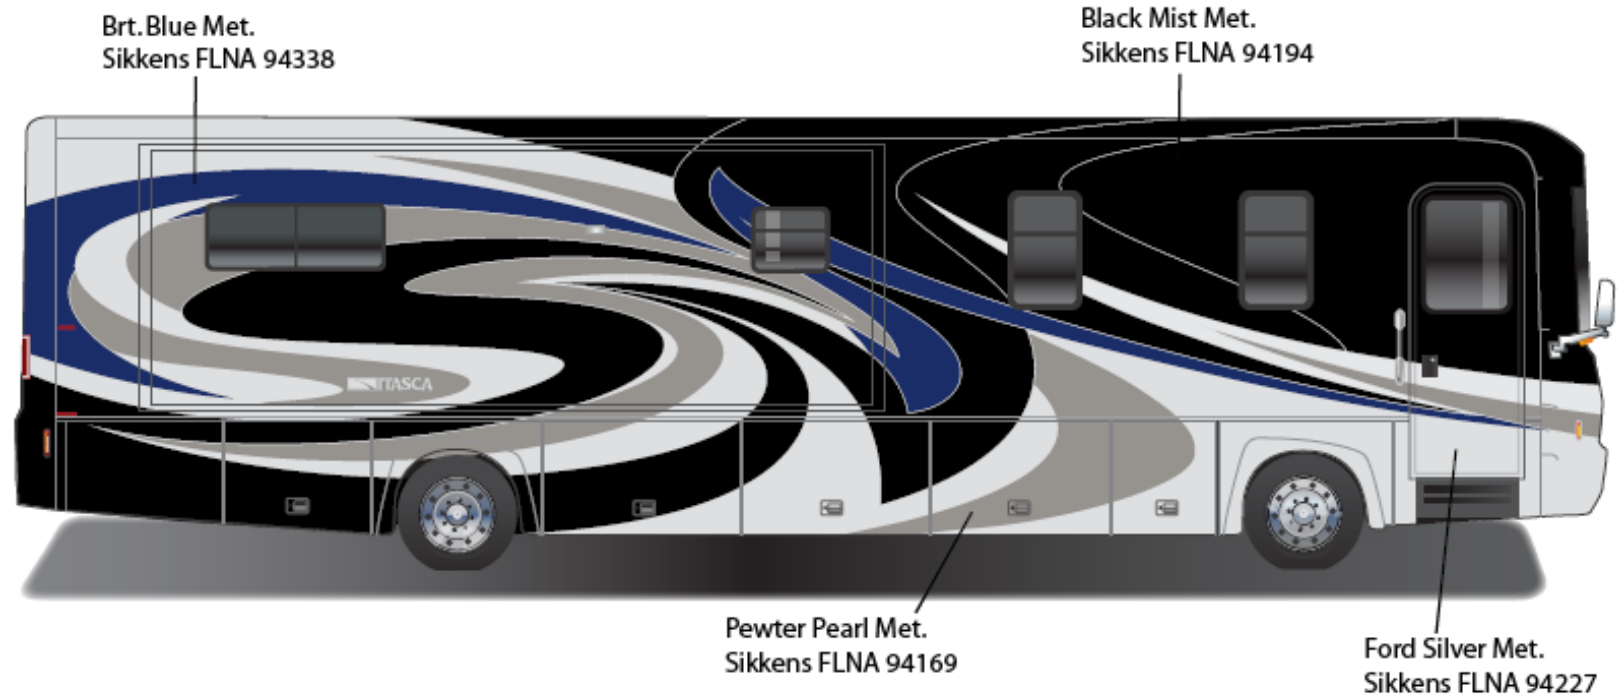

**2012 Meridian  
Hot Silver  
24C**

**MERIDIAN w/FULL BODY PAINT PACKAGE 24H – *Painted by CDI***

**2012 Meridian  
Lt. Driftwood  
24H**

**MERIDIAN w/FULL BODY PAINT PACKAGE 24L – *Painted by CDI***

**2012 Meridian**  
Cool Gray  
24L