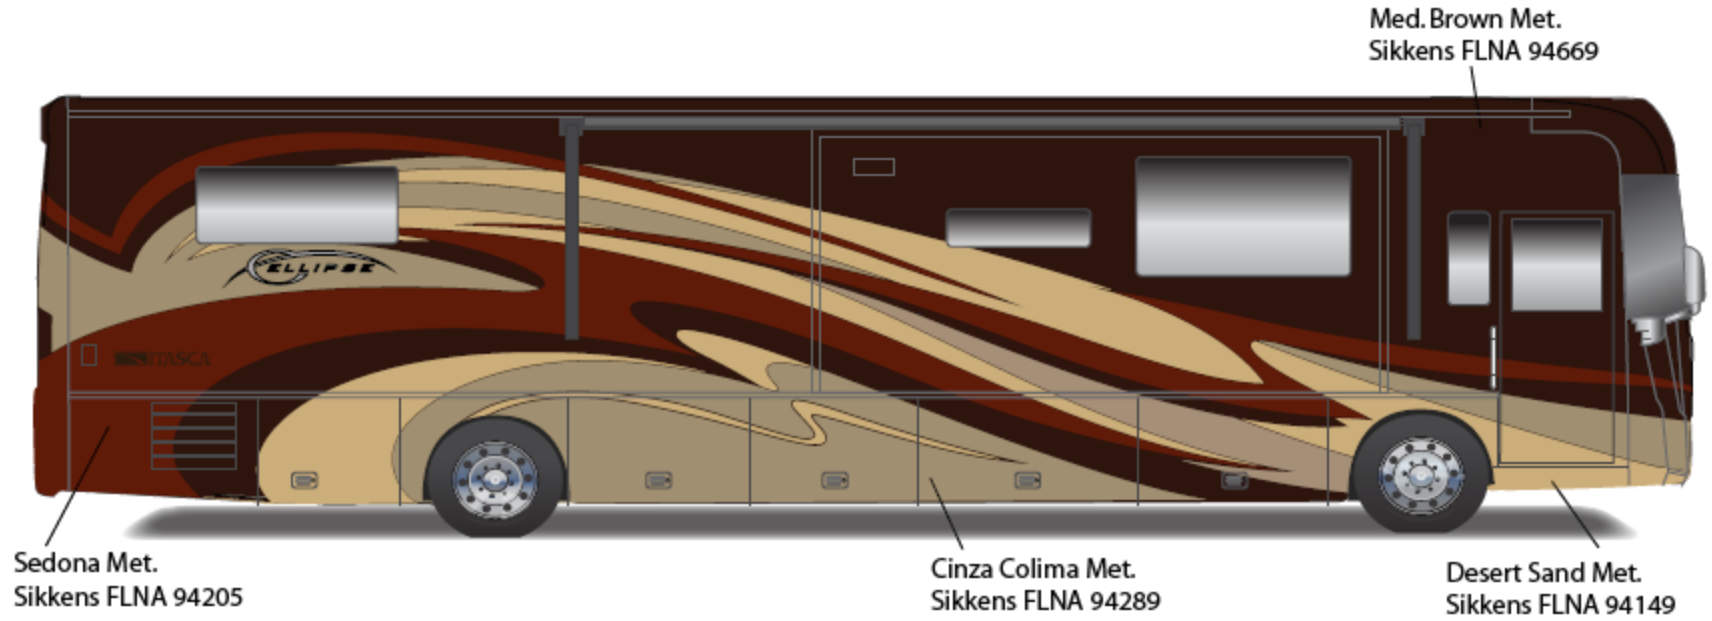

ELLIPSE w/FULL BODY PAINT PACKAGE 24C – *Painted by CDI*

**2012 ELLIPSE
Sierra Canyon
24C**