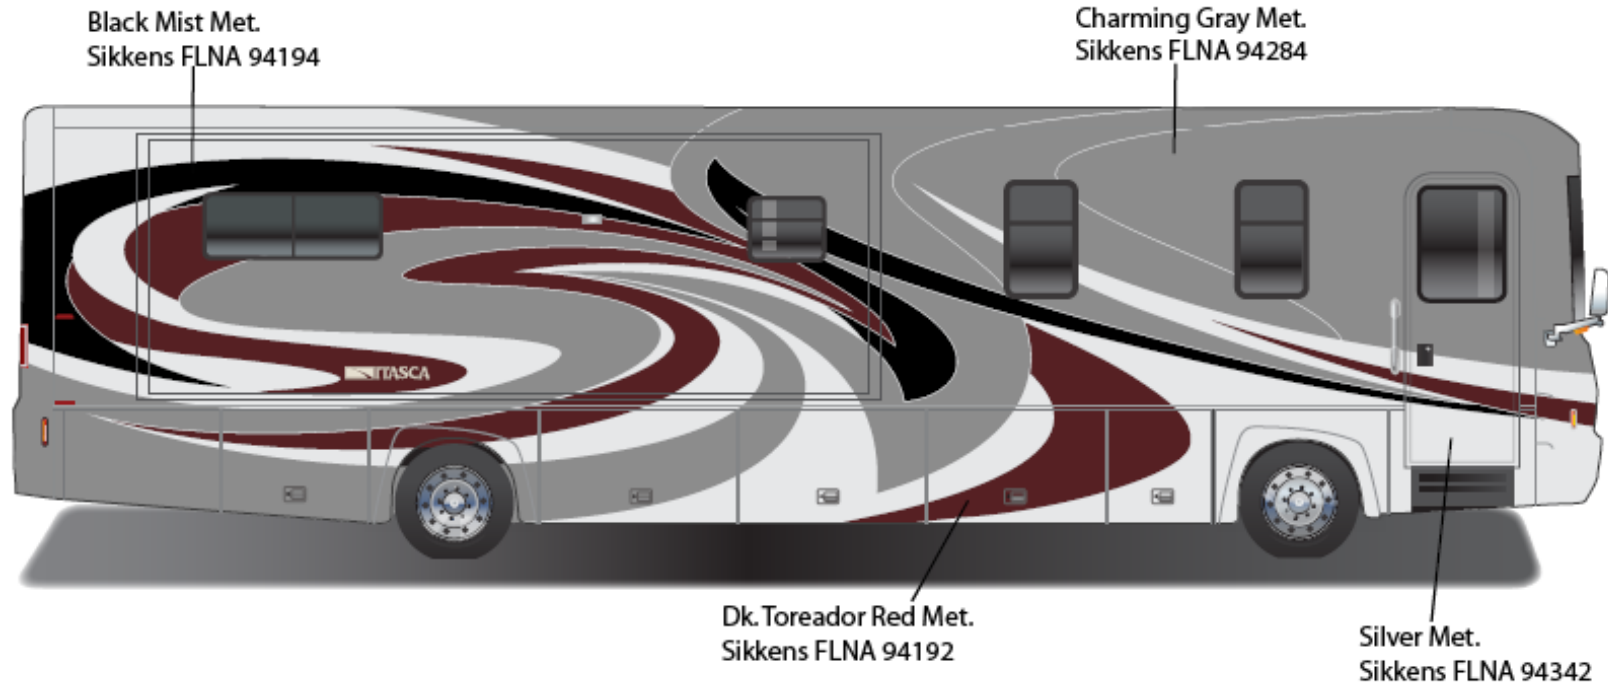

Black Mist Met.  
Sikkens FLNA 94194

**2012 SunCruiser  
Black Walnut  
92A**

**MERIDIAN w/FULL BODY PAINT PACKAGE 24B – *Painted by CDI***

**2012 Meridian  
Sandalwood  
24B**

**MERIDIAN w/FULL BODY PAINT PACKAGE 24C – *Painted by CDI***