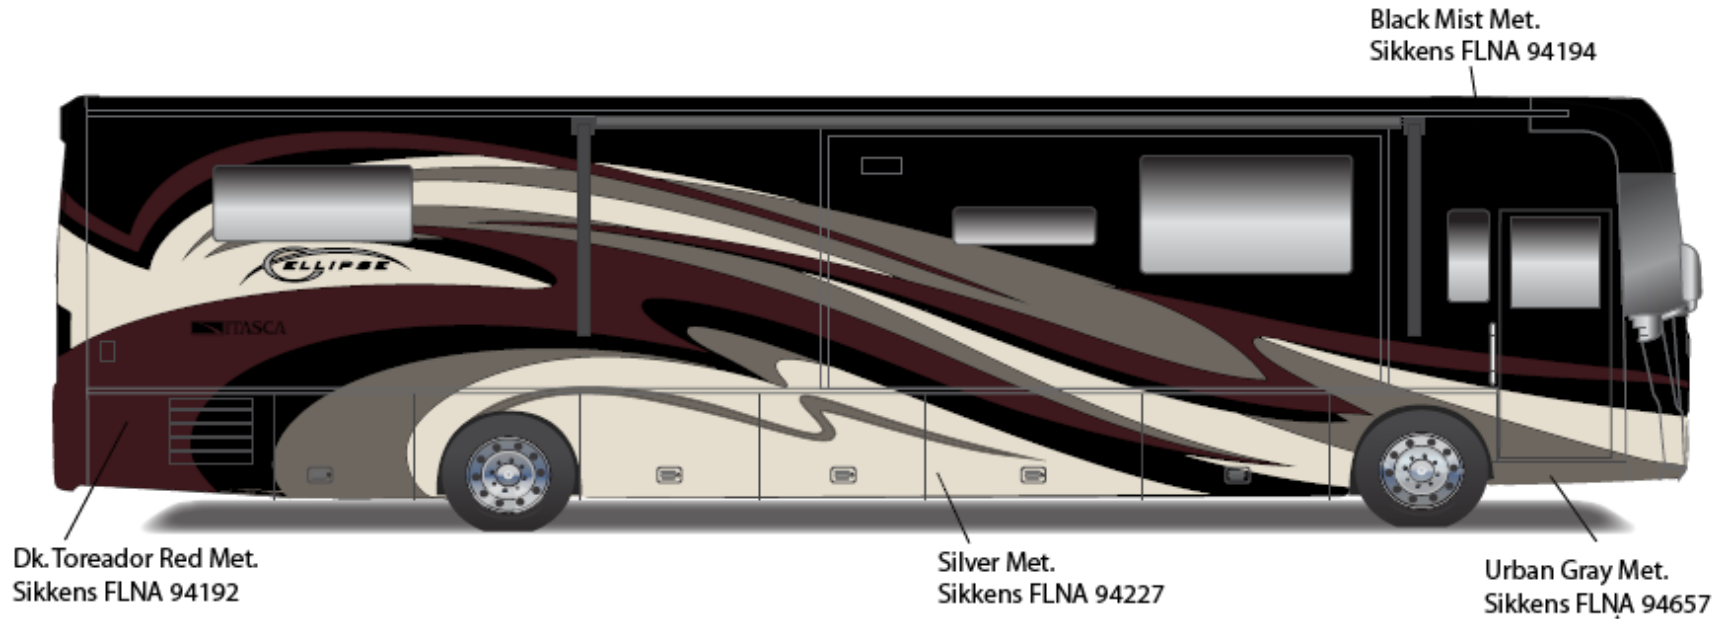

ELLIPSE w/FULL BODY PAINT PACKAGE 24L – *Painted by CDI*

**2012 ELLIPSE
Toreador
24L**