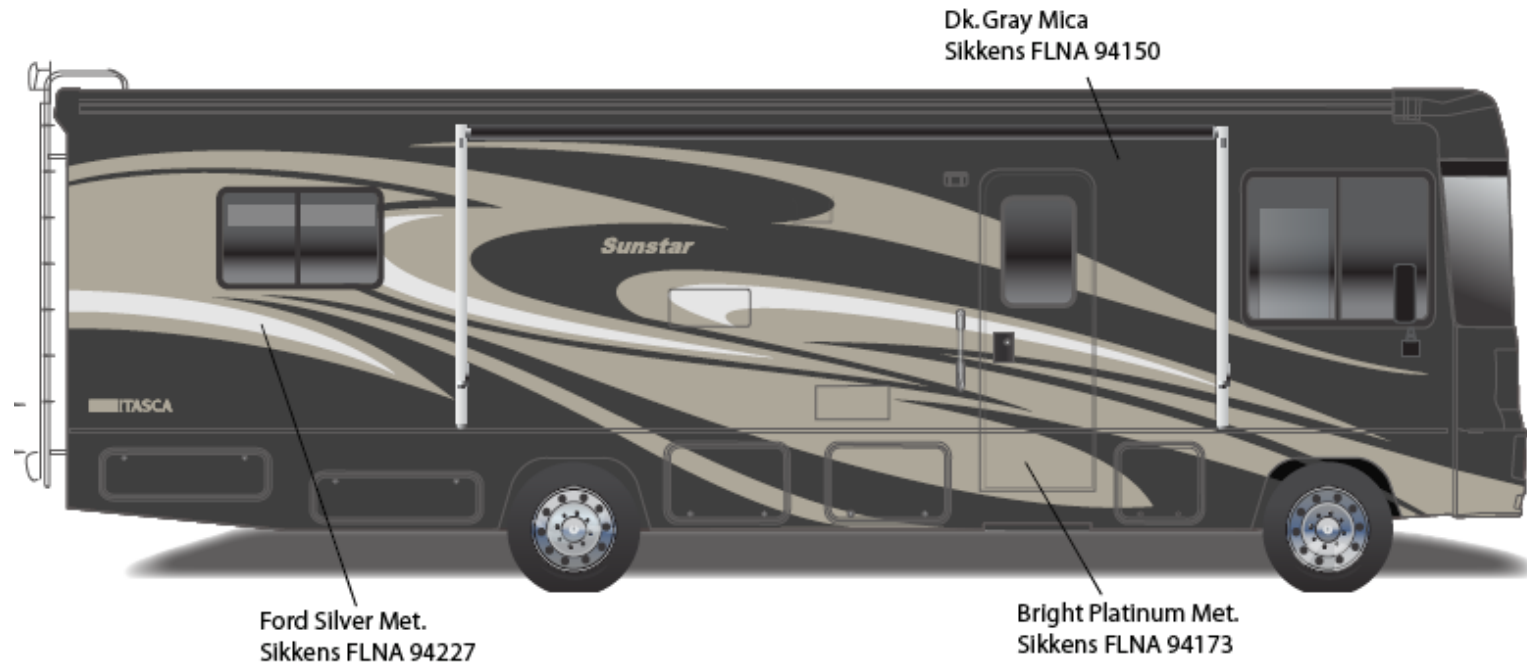

SUNSTAR w/FULL BODY PAINT PACKAGE 24C - *Painted by CDI*

2012 Sunstar
Dk. Gray Mica
24C