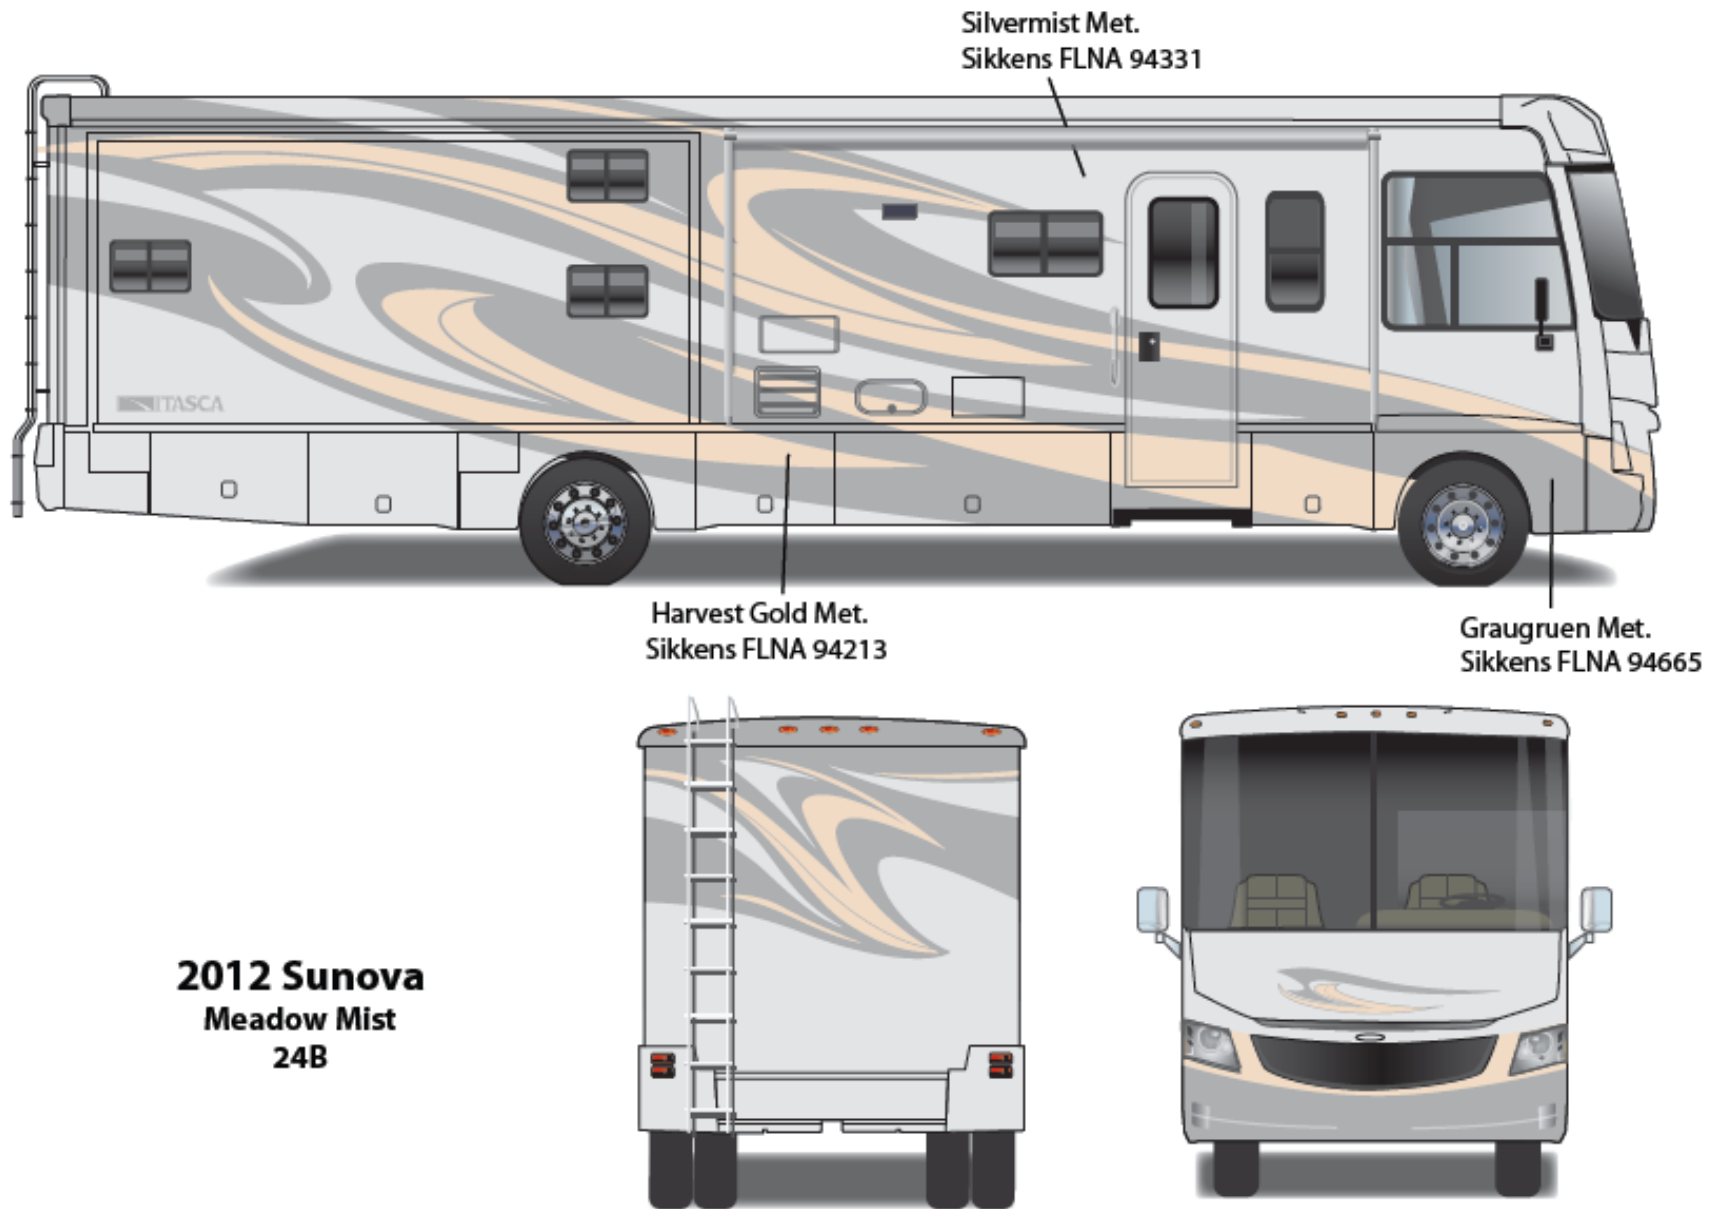

SUNOVA w/FULL BODY PAINT PACKAGE 24B – *Painted by CDI*

**2012 Sunova
Meadow Mist
24B**