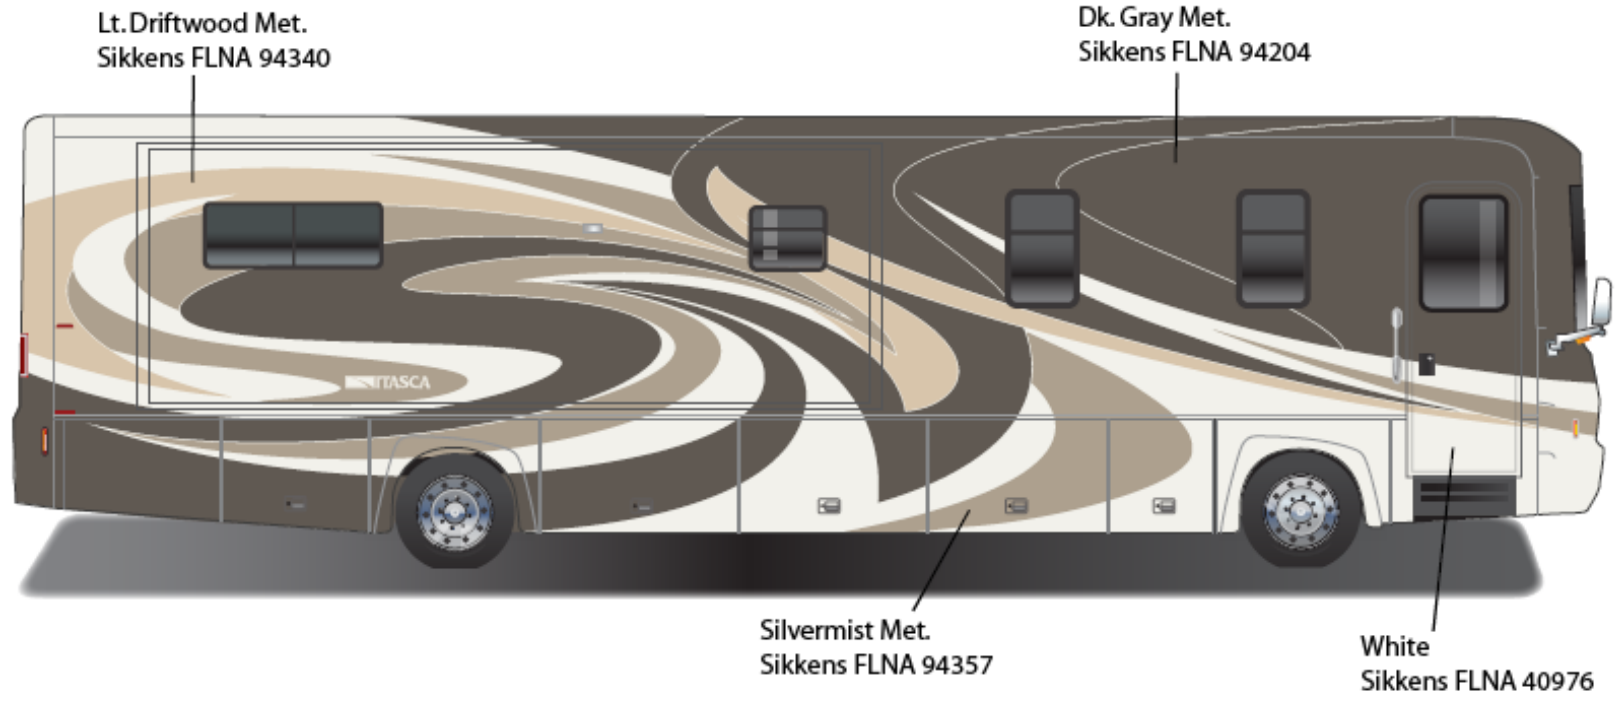

MERIDIAN w/FULL BODY PAINT PACKAGE 24H – *Painted by CDI*

**2012 Meridian
Lt. Driftwood
24H**