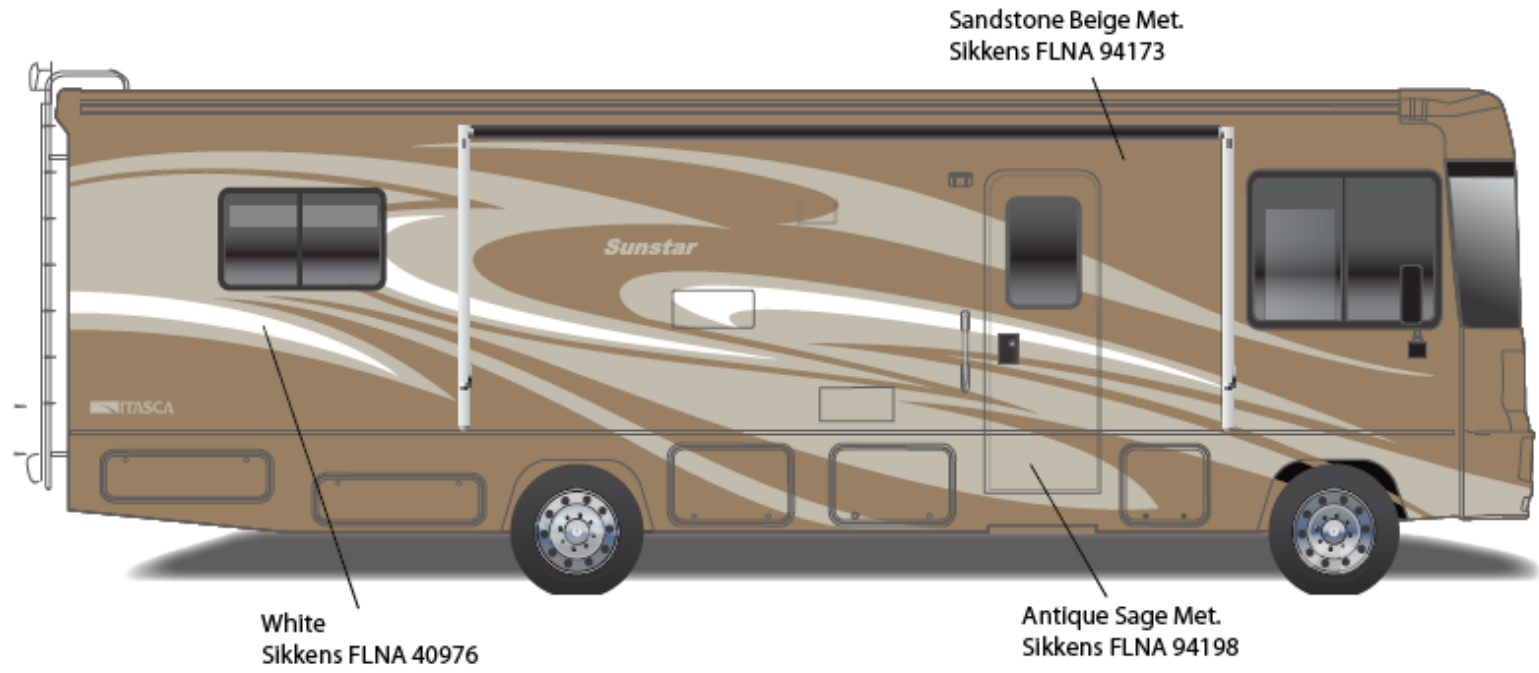

**Lower Body**

Granite Silver Metallic – 373-P806806

**Graphics**

Medium Brown Metallic – YM376

Copper Metallic – 44451K

Black Metallic – DM358K

**SUNSTAR w/FULL BODY PAINT PACKAGE 24B - *Painted by CDI***

**2012 Sunstar  
Pearl  
24B**