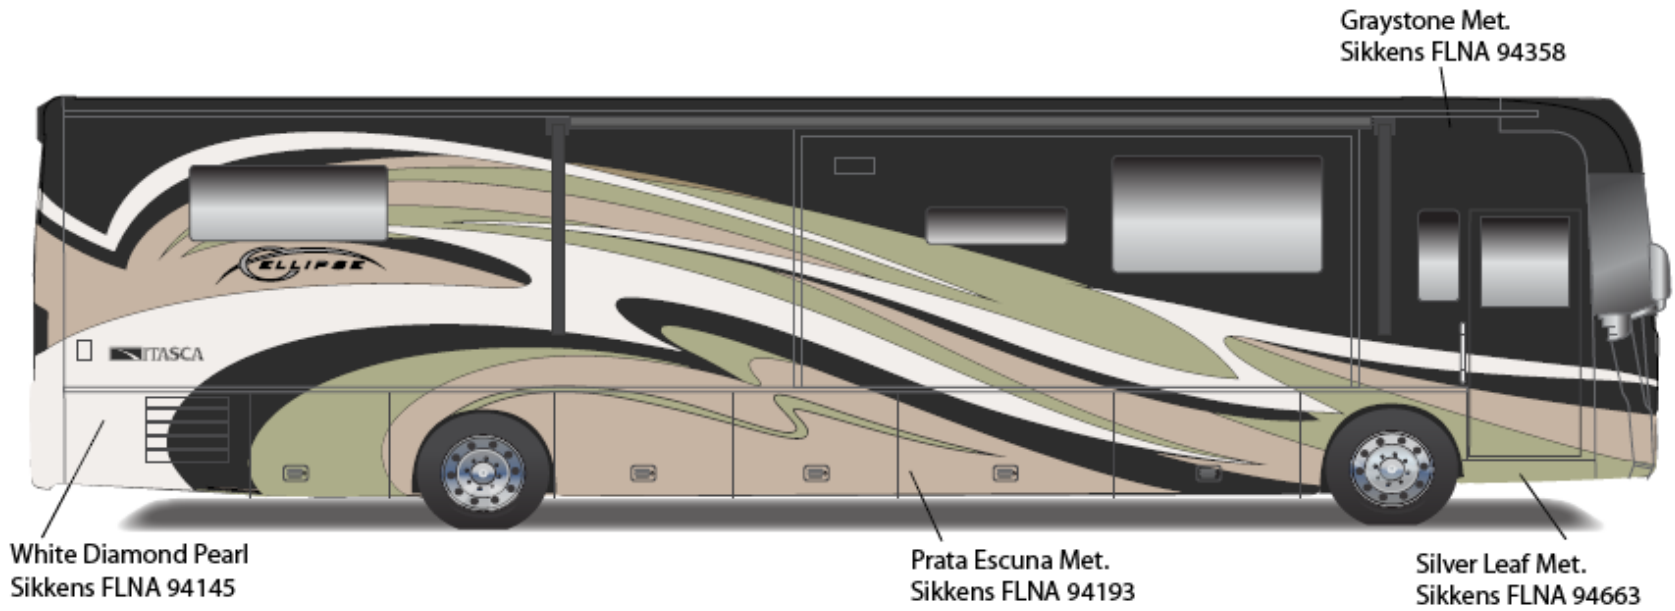

**MERIDIAN w/FULL BODY PAINT PACKAGE 27A – *Painted by CDI***

**2012 Meridian  
Dark Cherry  
27A**

**MERIDIAN w/FULL BODY PAINT PACKAGE 92A – *Painted by CDI***

**2012 Meridian  
Kalahari Beige  
92A**

**ELLIPSE w/FULL BODY PAINT PACKAGE 24B – *Painted by CDI***