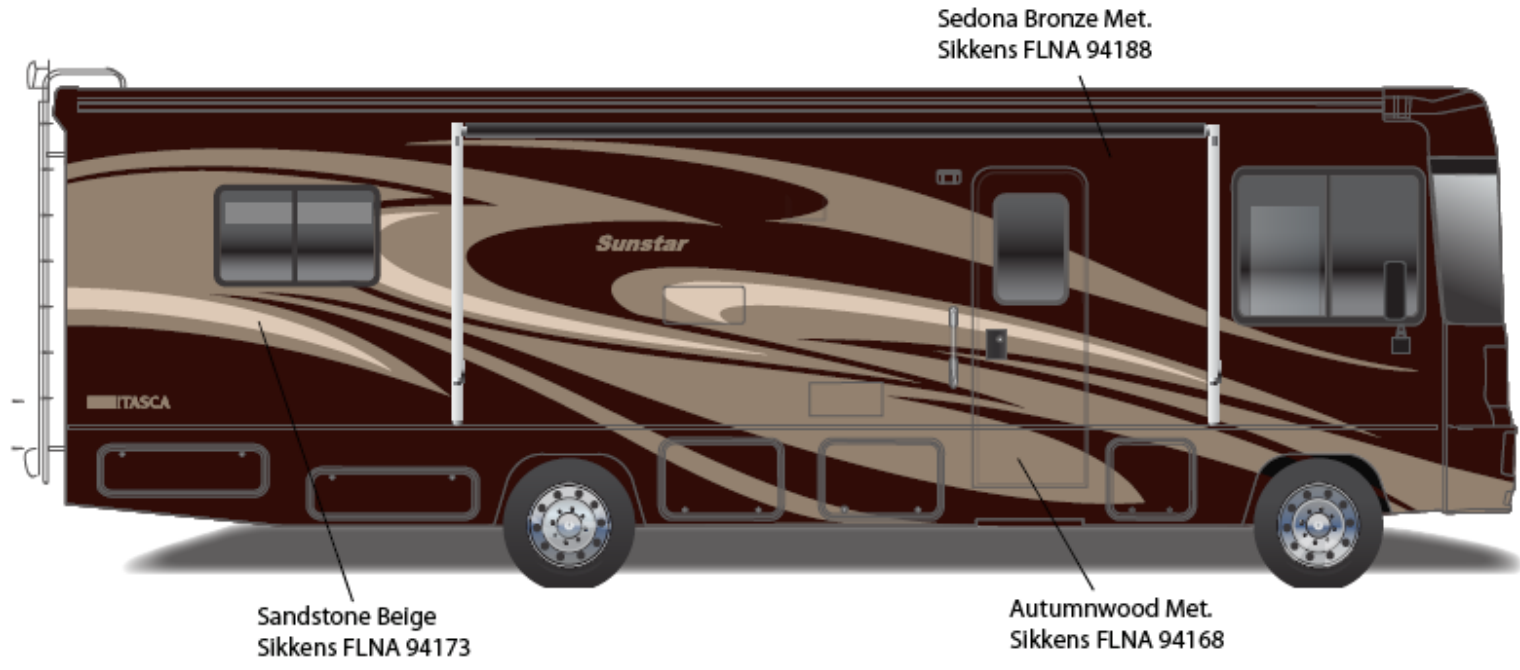

SUNSTAR w/FULL BODY PAINT PACKAGE 27A - *Painted by CDI*

**2012 Sunstar
Sedona Bronze
27A**