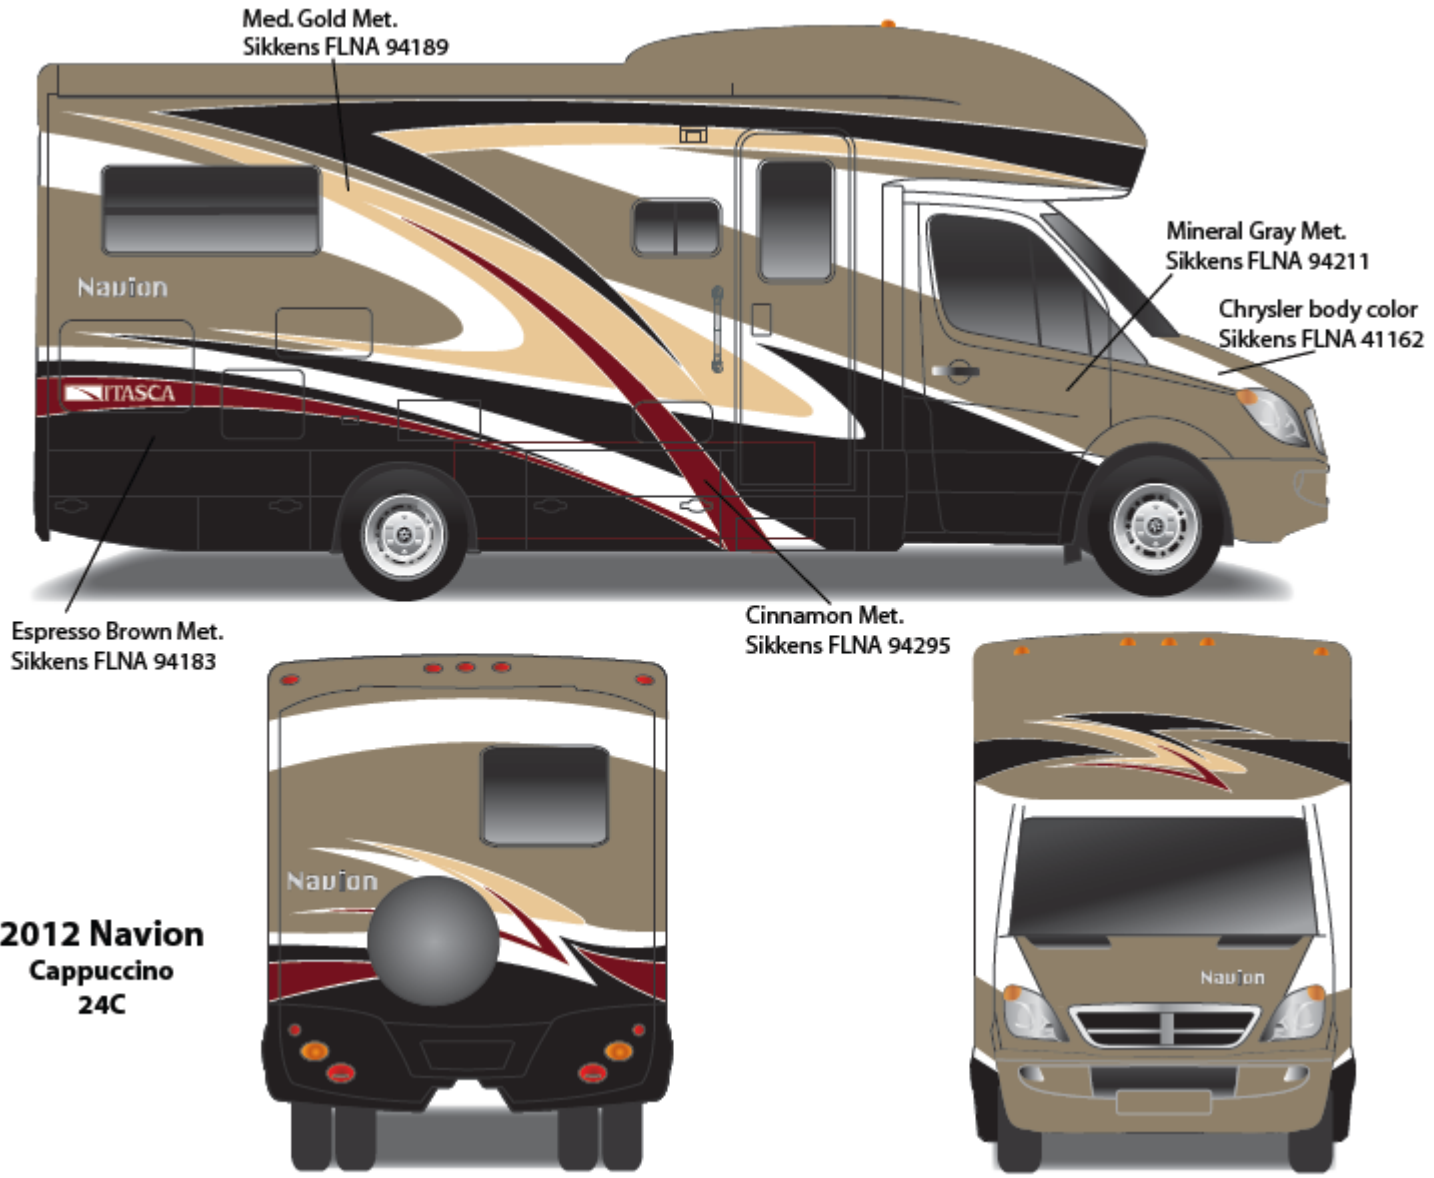

NAVION w/FULL BODY PAINT PACKAGE 24C – *Painted by CDI*