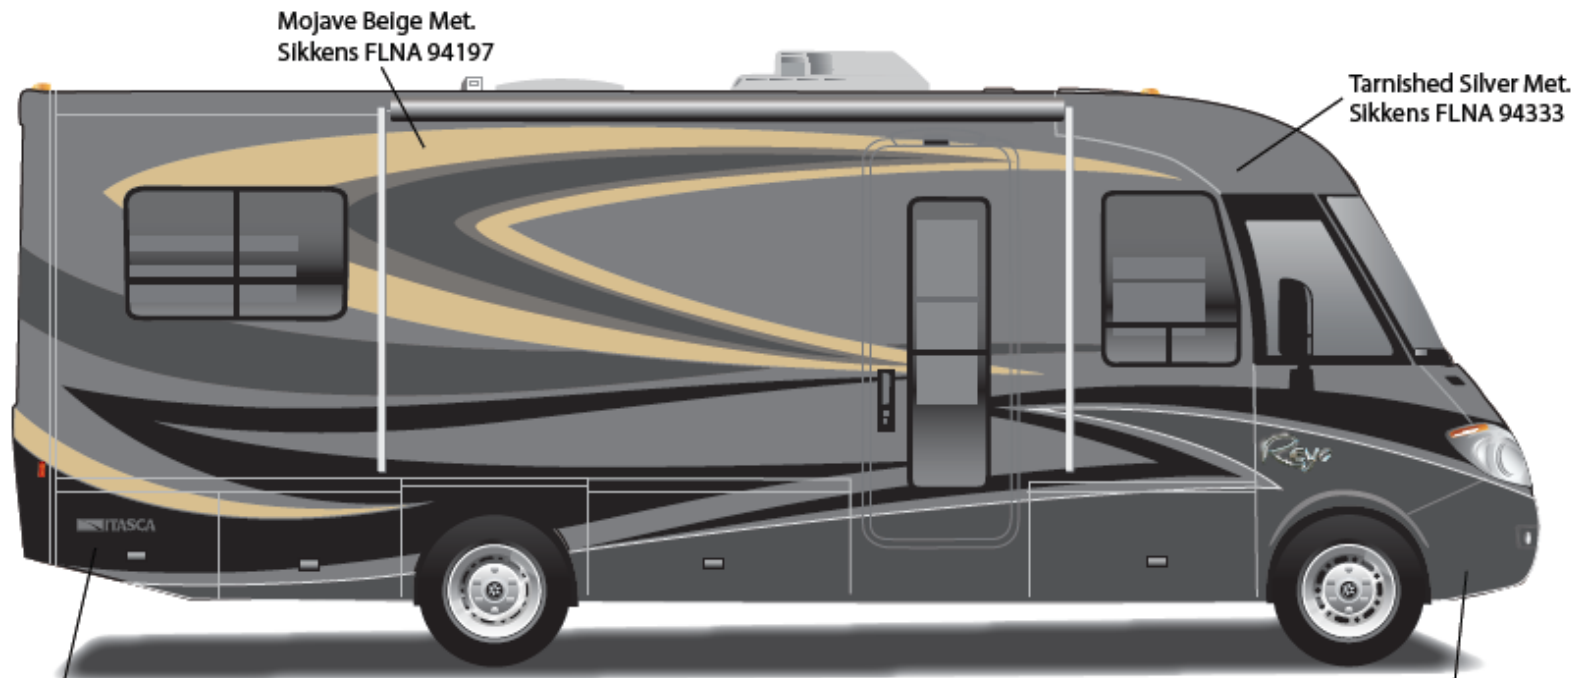

REYO w/FULL BODY PAINT PACKAGE 24B – painted by CDI