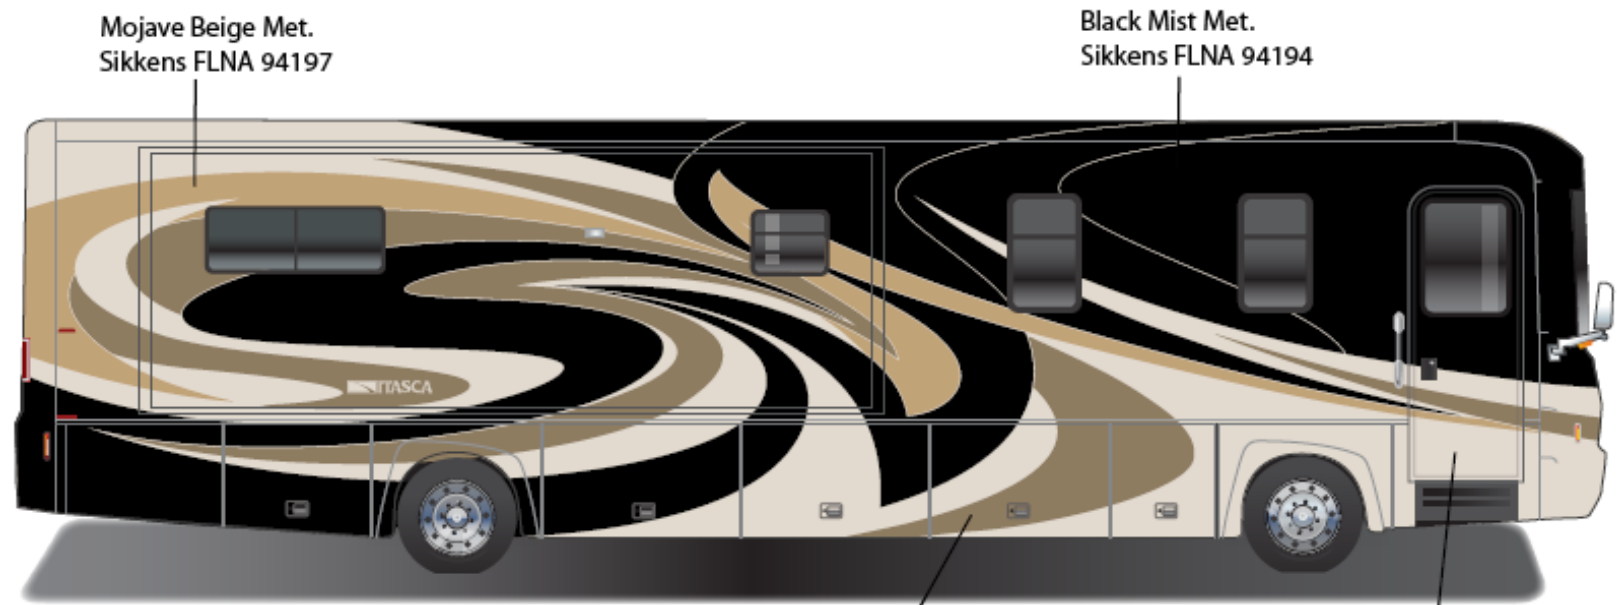

MERIDIAN w/FULL BODY PAINT PACKAGE 92A – *Painted by CDI*

**2012 Meridian
Kalahari Beige
92A**