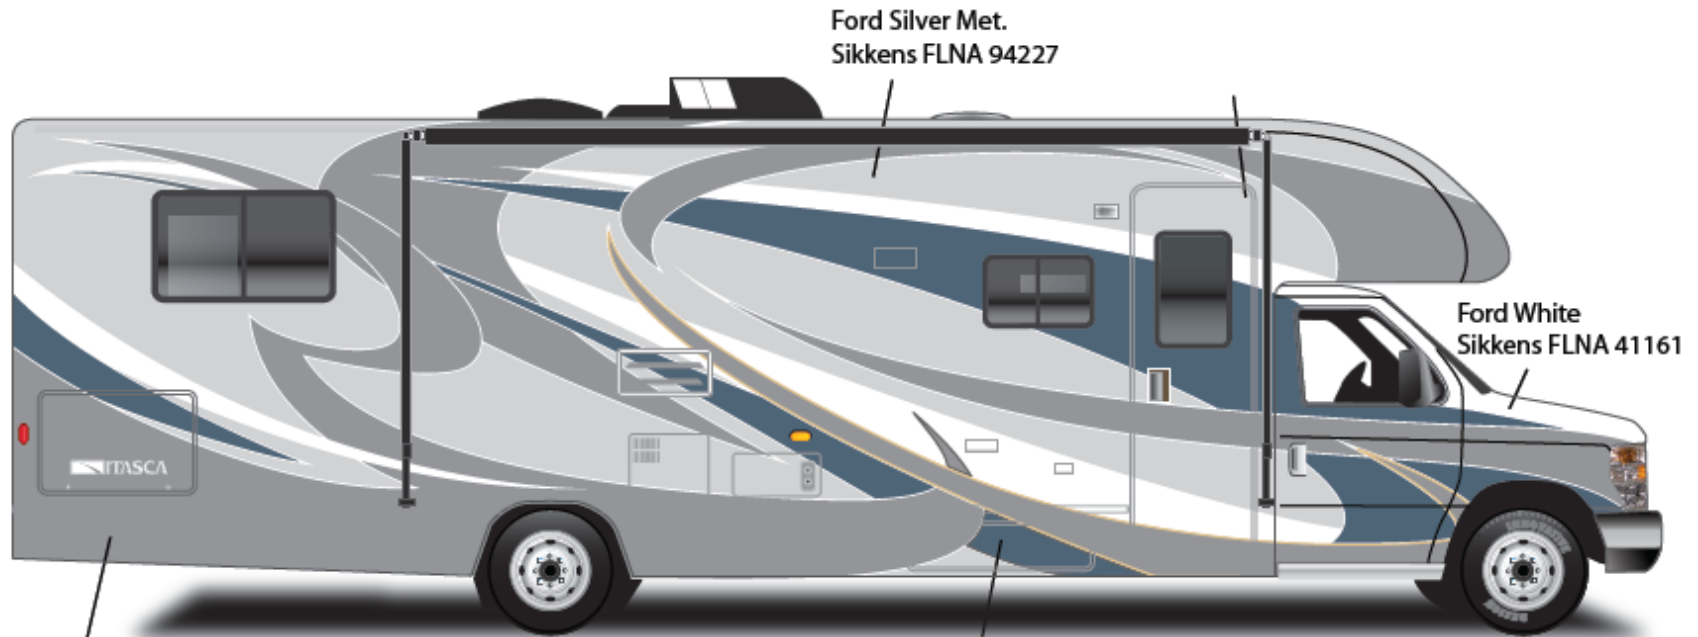

IMPULSE Silver w/FULL BODY PAINT PACKAGE 27A – painted by CDI

Lt. Gray Met.
Sikkens FLNA 94225

Moonlight Blue Met.
Sikkens FLNA 94655

**2012 Impulse
Moonlight
27A**