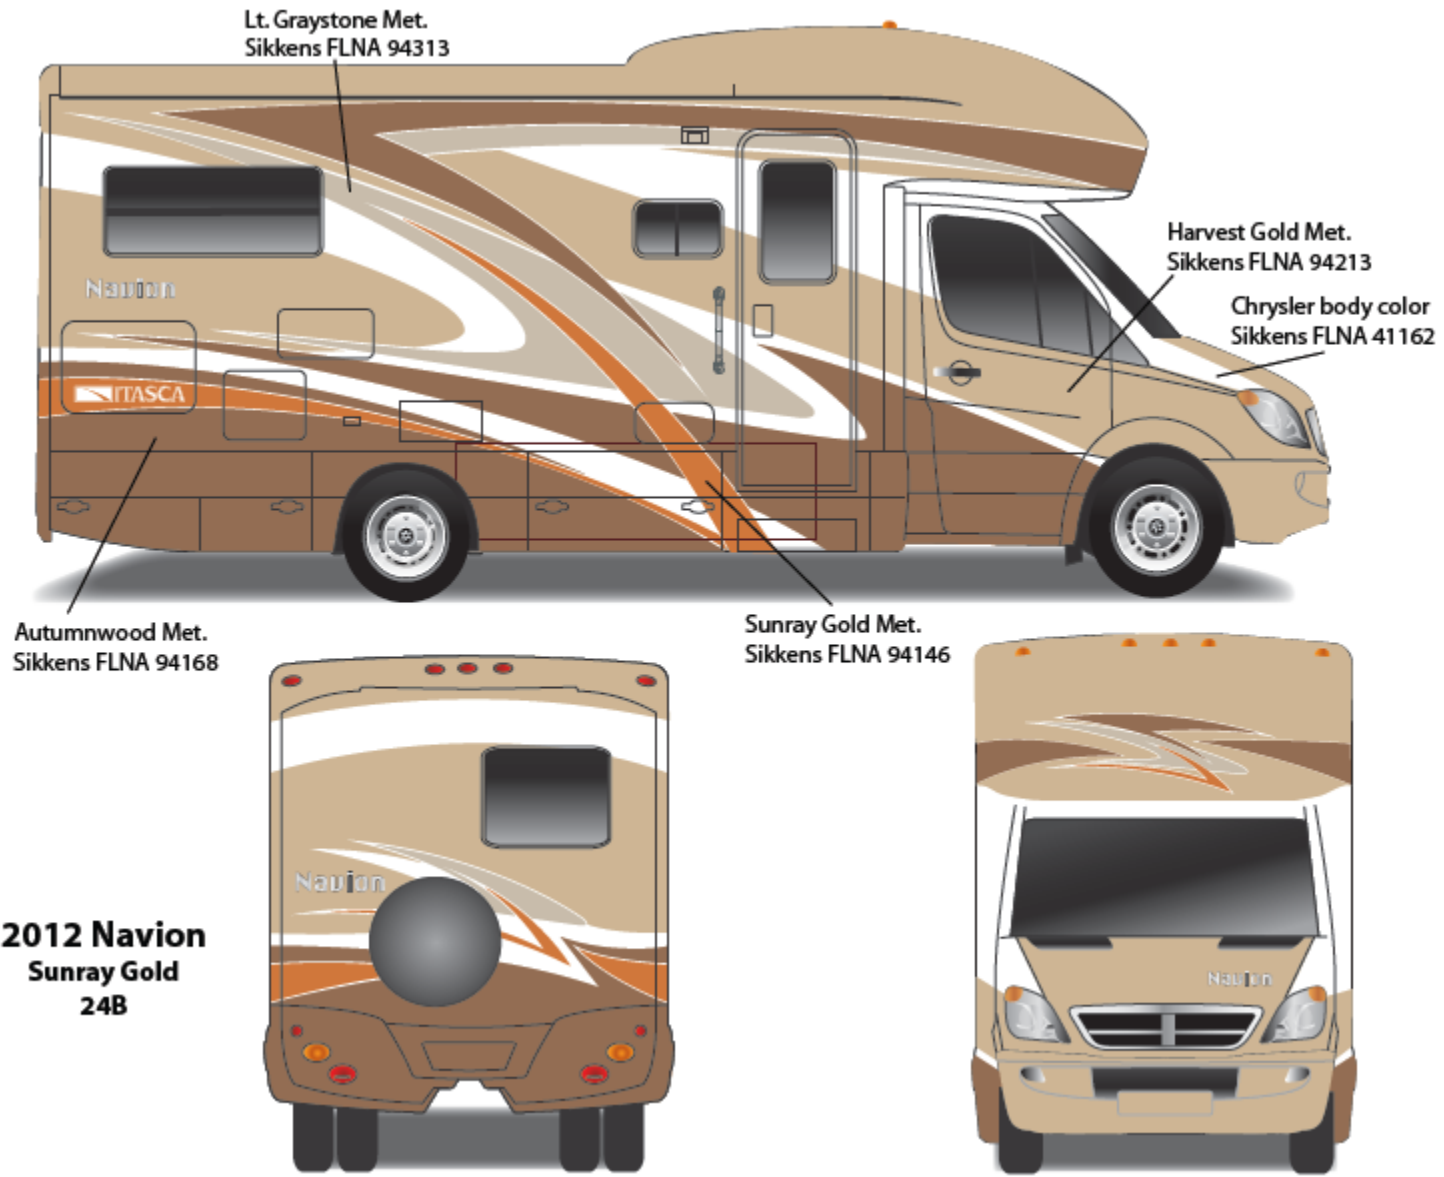

NAVION w/FULL BODY PAINT PACKAGE 24B – *Painted by CDI*