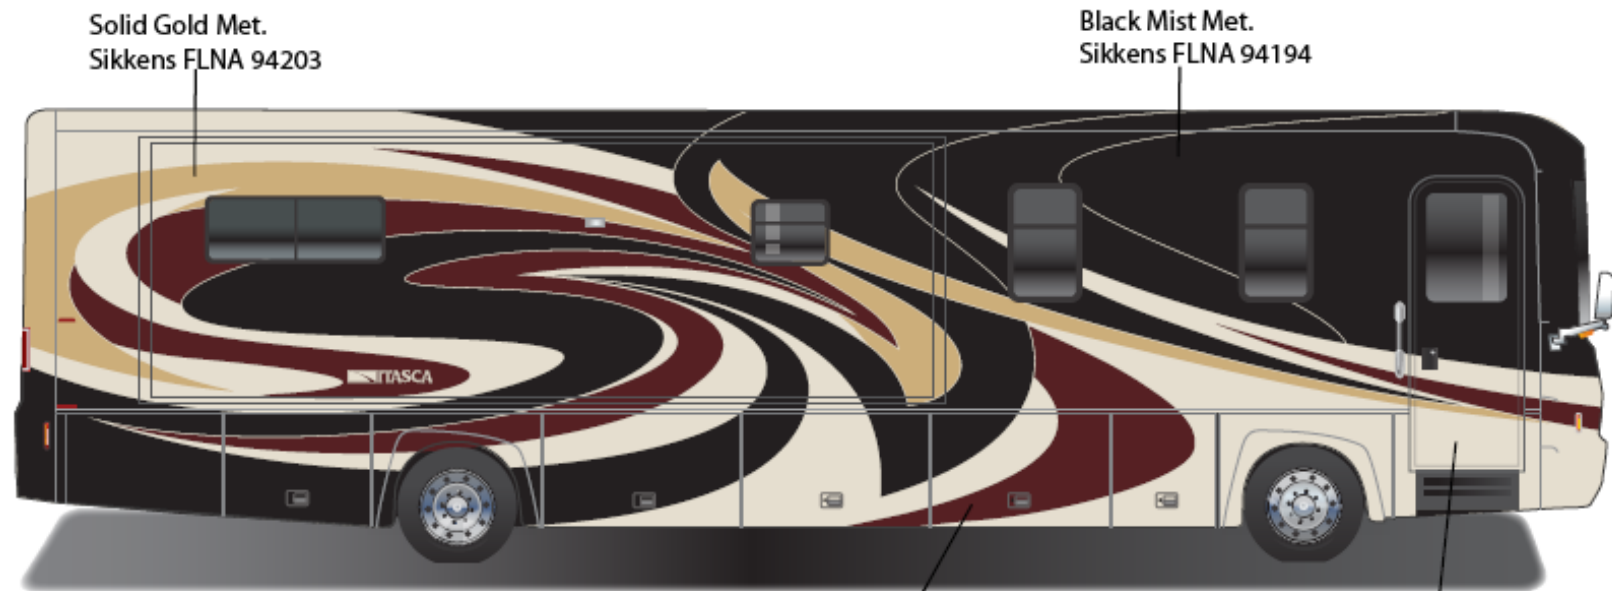

MERIDIAN w/FULL BODY PAINT PACKAGE 27A – *Painted by CDI*

**2012 Meridian
Dark Cherry
27A**