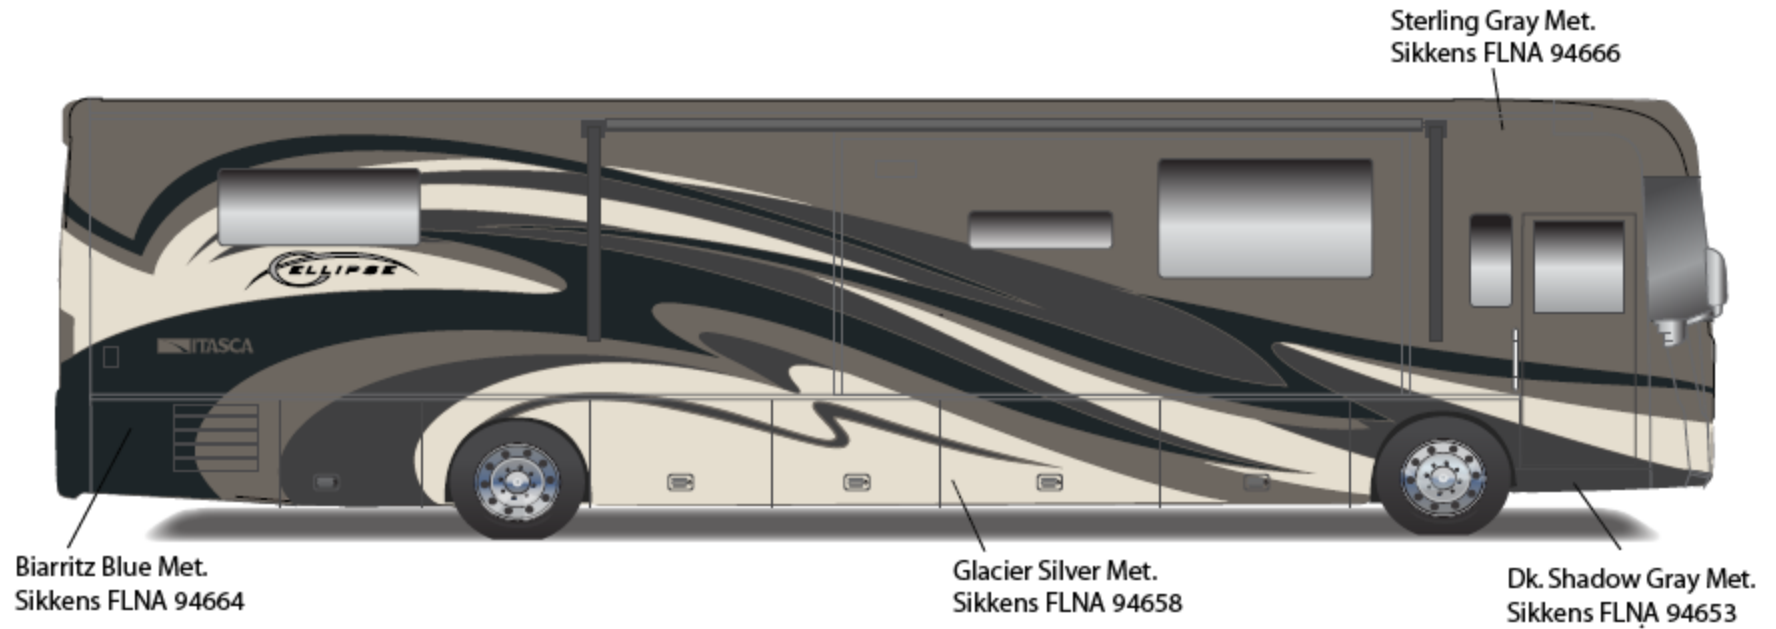

**2012 ELLIPSE  
Pyrite  
24B**

**ELLIPSE w/FULL BODY PAINT PACKAGE 24C – *Painted by CDI***

**2012 ELLIPSE  
Sierra Canyon  
24C**

**ELLIPSE w/FULL BODY PAINT PACKAGE 24H – *Painted by CDI***

**2012 ELLIPSE  
Glacier  
24H**