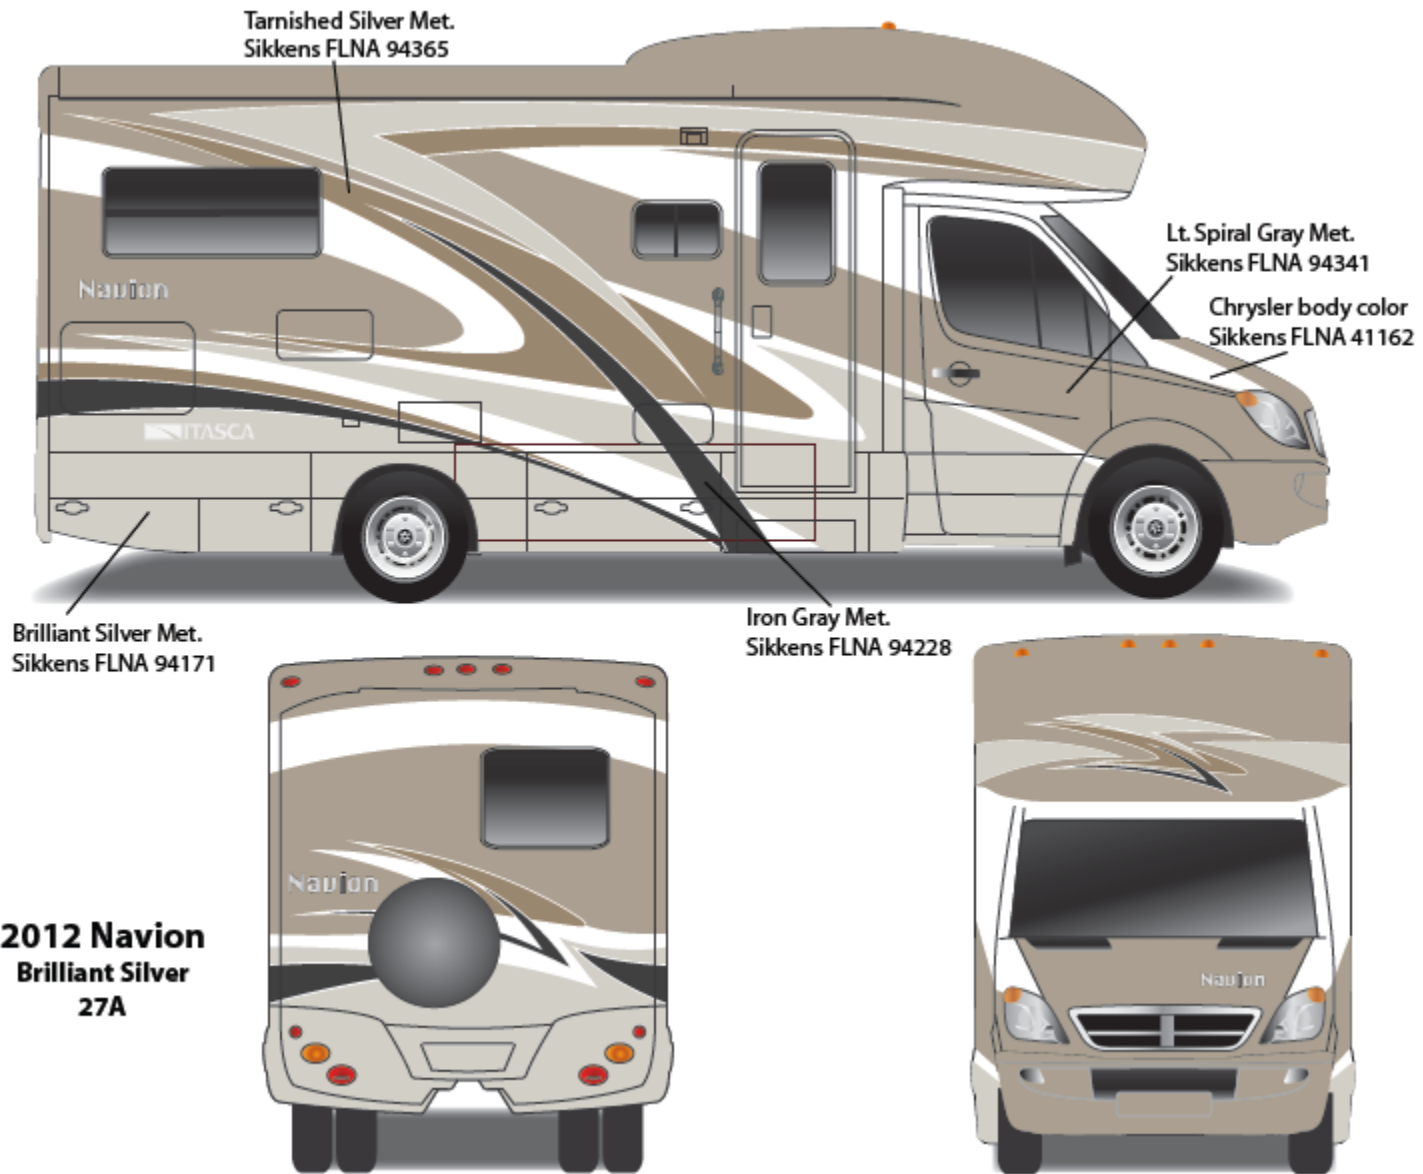

NAVION w/FULL BODY PAINT PACKAGE 27A – *Painted by CDI*