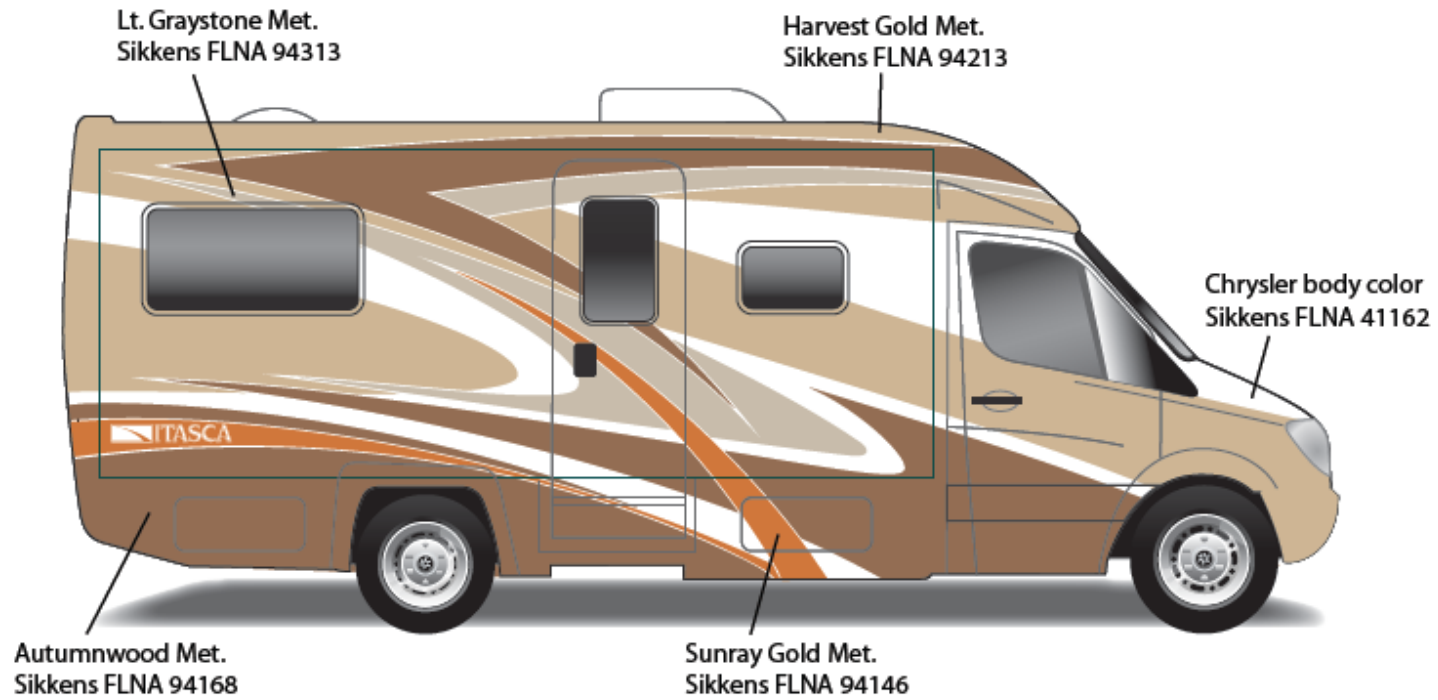

NAVION iQ w/FULL BODY PAINT PACKAGE 24B – *Painted by CDI*

**2012 Navion IQ
Sunray Gold
24B**