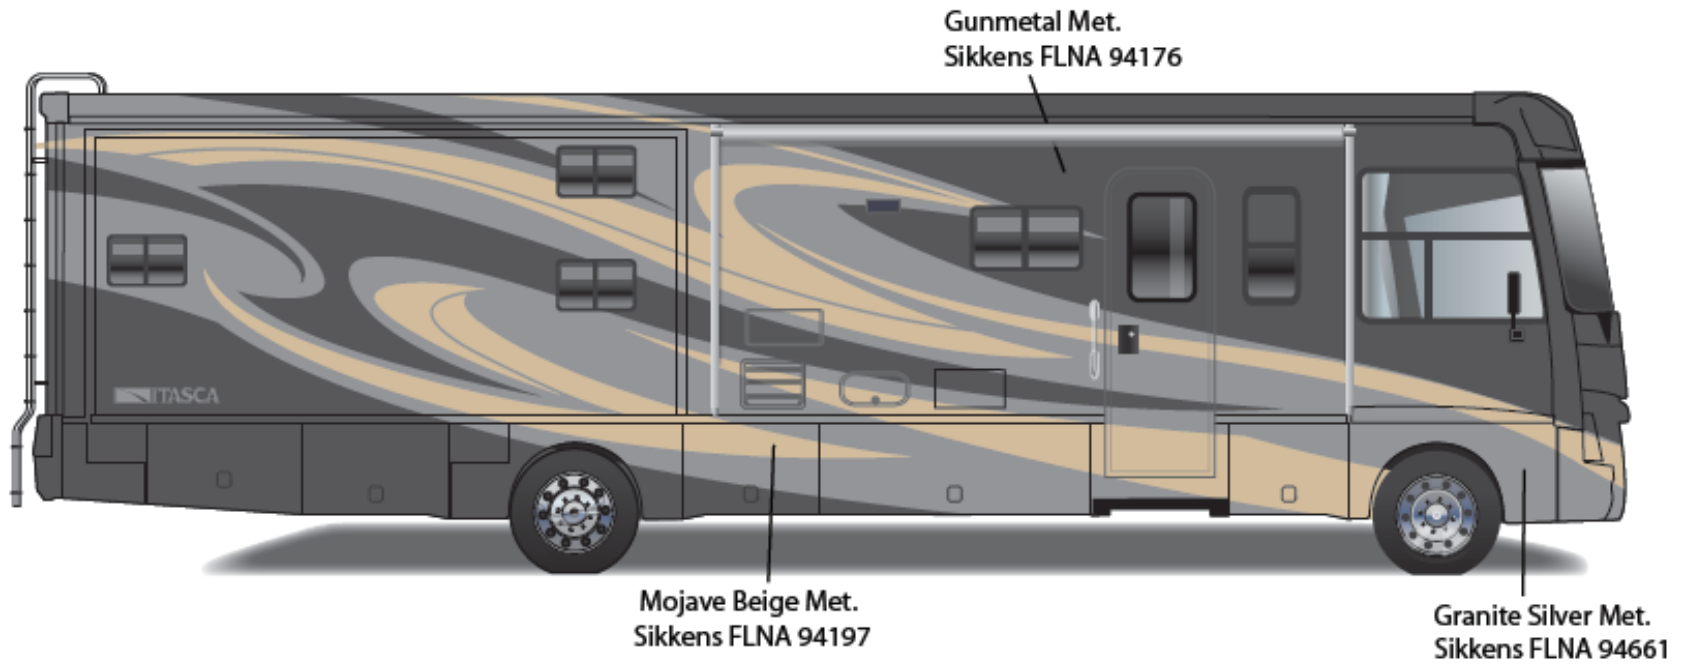

SUNOVA w/FULL BODY PAINT PACKAGE 24C – *Painted by CDI*

**2012 Sunova
Gunmetal
24C**