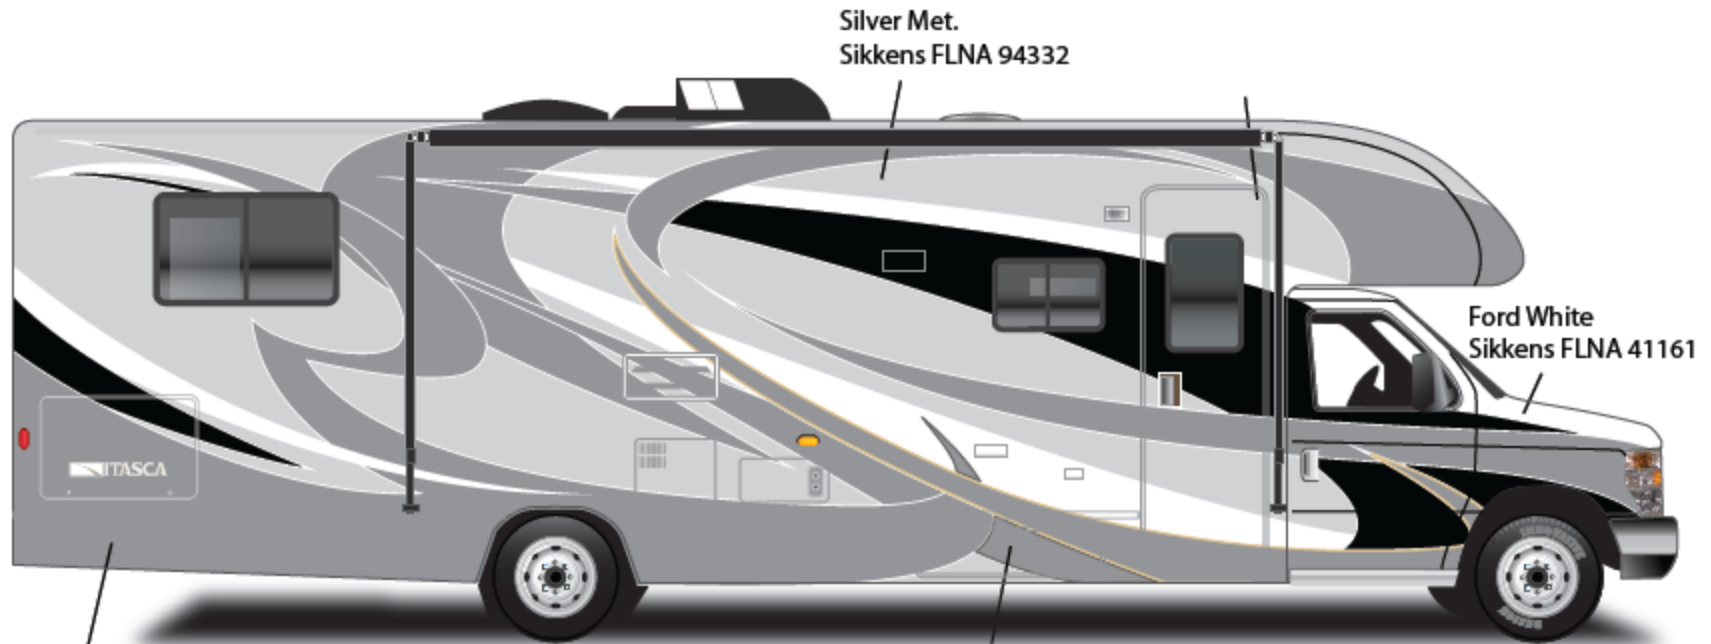

IMPULSE Silver w/FULL BODY PAINT PACKAGE 24C – painted by CDI

Tarnished Silver Met.
Sikkens FLNA 94333

Black Mist Met.
Sikkens FLNA 94194

**2012 Impulse
Silver
24C**