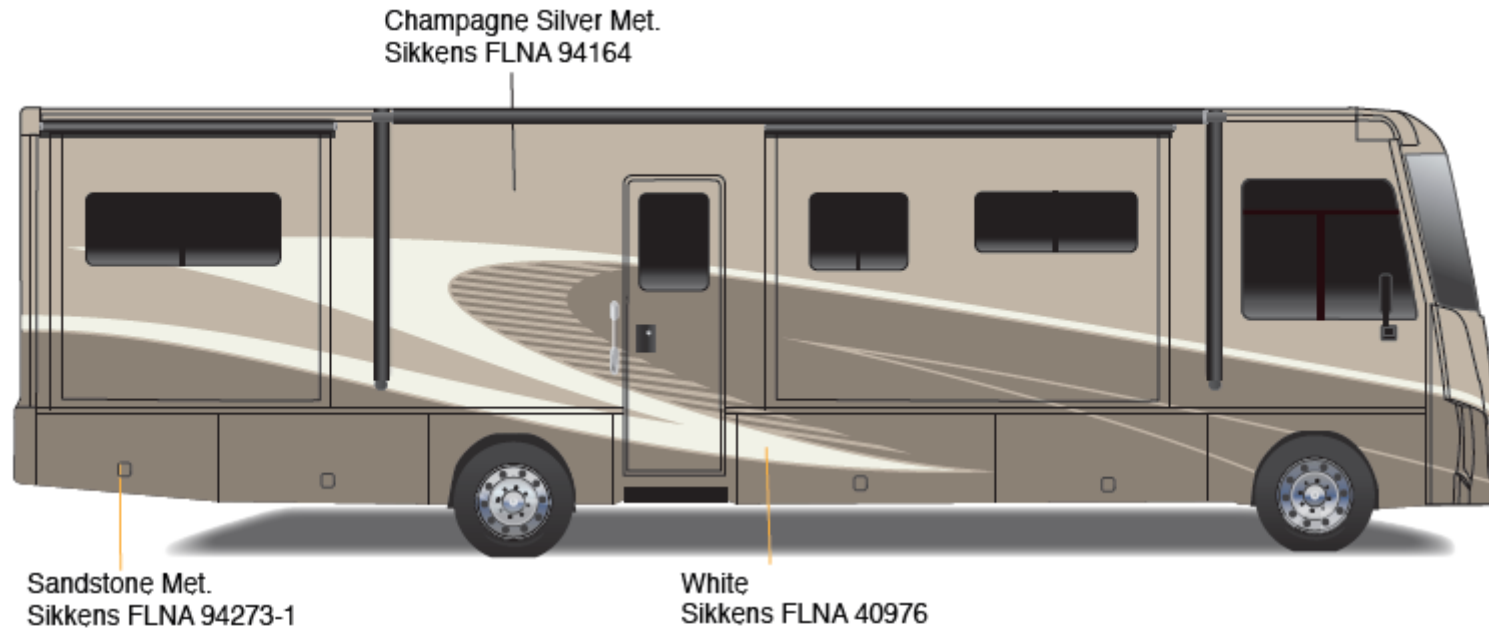

Sunova - Full Body Paint Option Code 95F/Cream

Painted by CDI*