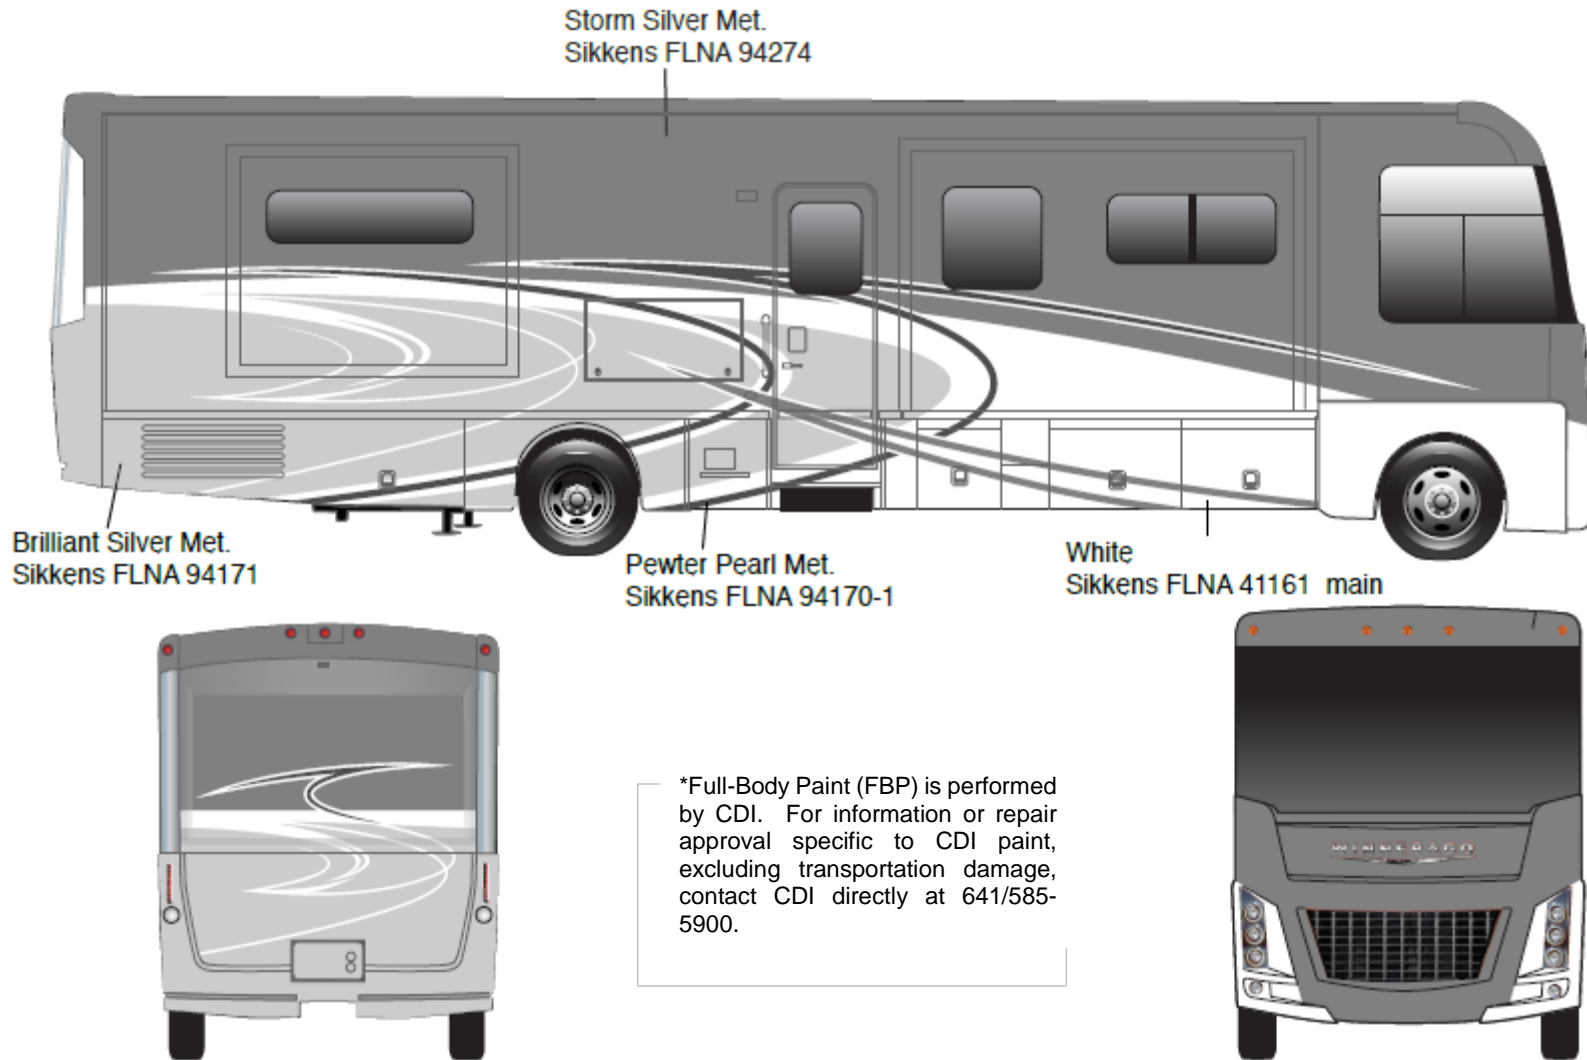

Sunrailer - Full Body Paint Option Code 95C/Pewter Pearl

Painted by CDI*