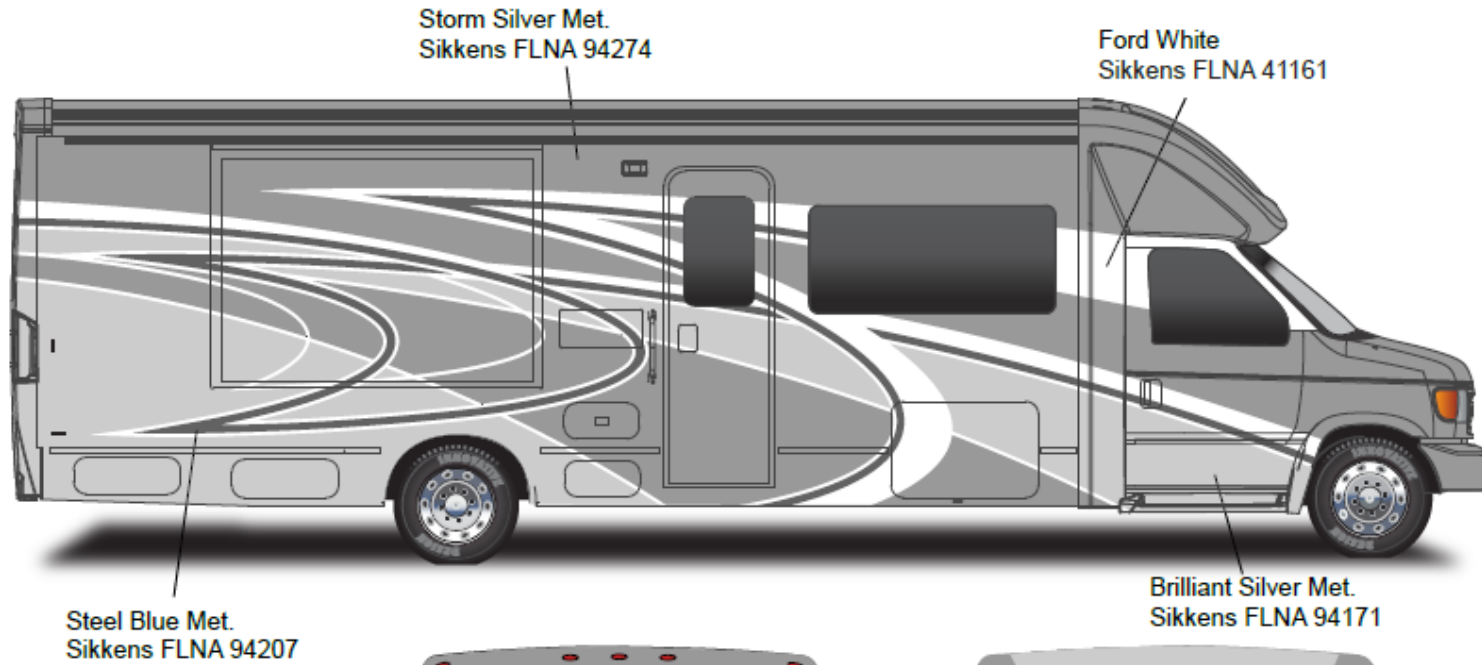

Cambria - Full Body Paint Option Code 95G/Smoke

Painted by CDI*

*Full-Body Paint (FBP) is performed by CDI. For information or repair approval specific to CDI paint, excluding transportation damage, contact CDI directly at 641/585-5900.