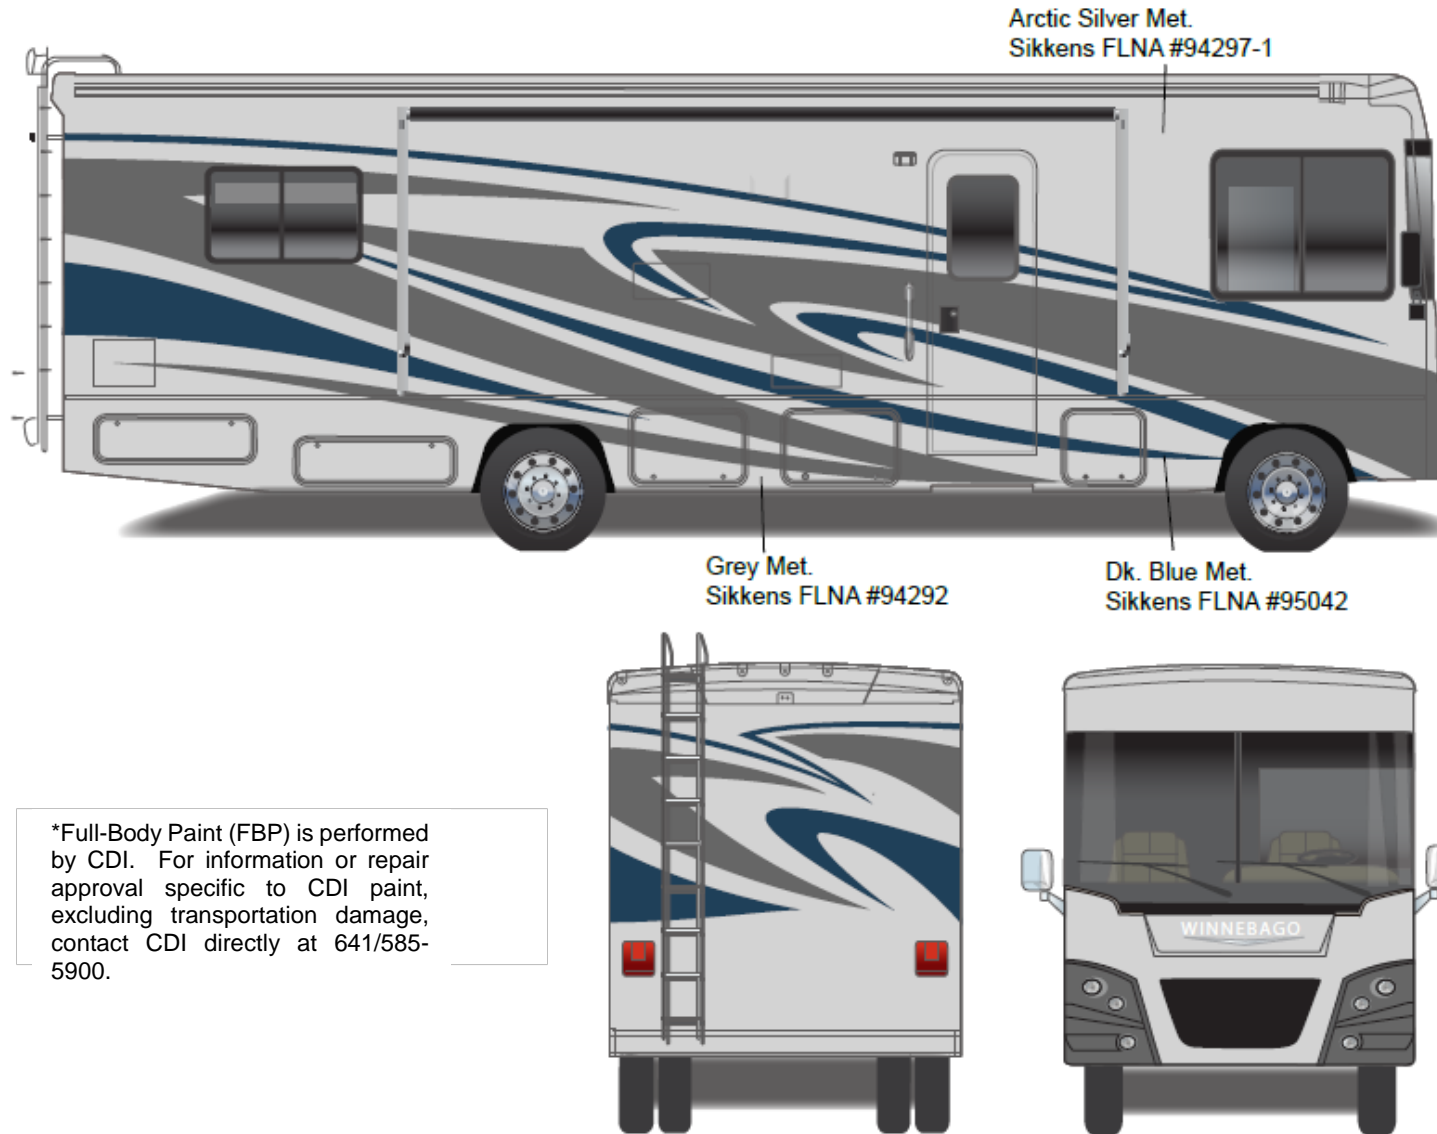

Sunstar LX - Full Body Paint Option Code 95E/Arctic Silver

Painted by CDI*

*Full-Body Paint (FBP) is performed by CDI. For information or repair approval specific to CDI paint, excluding transportation damage, contact CDI directly at 641/585-5900.