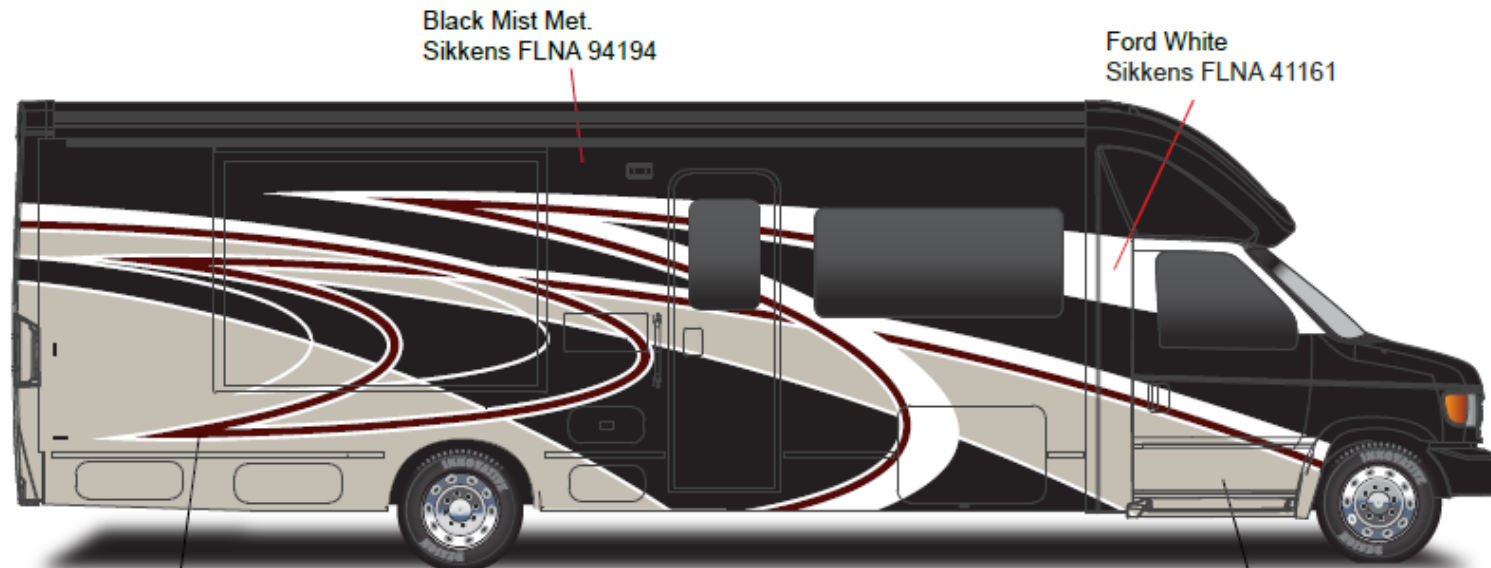

Cambria - Full Body Paint Option Code 95E/Tuscan Sun

Painted by CDI*

Black Mist Met.
Sikkens FLNA 94194

Ford White
Sikkens FLNA 41161

Vintage Red Met.
Sikkens FLNA 94190

Lt. Graystone Met.
Sikkens FLNA 94313

*Full-Body Paint (FBP) is performed by CDI. For information or repair approval specific to CDI paint, excluding transportation damage, contact CDI directly at 641/585-5900.