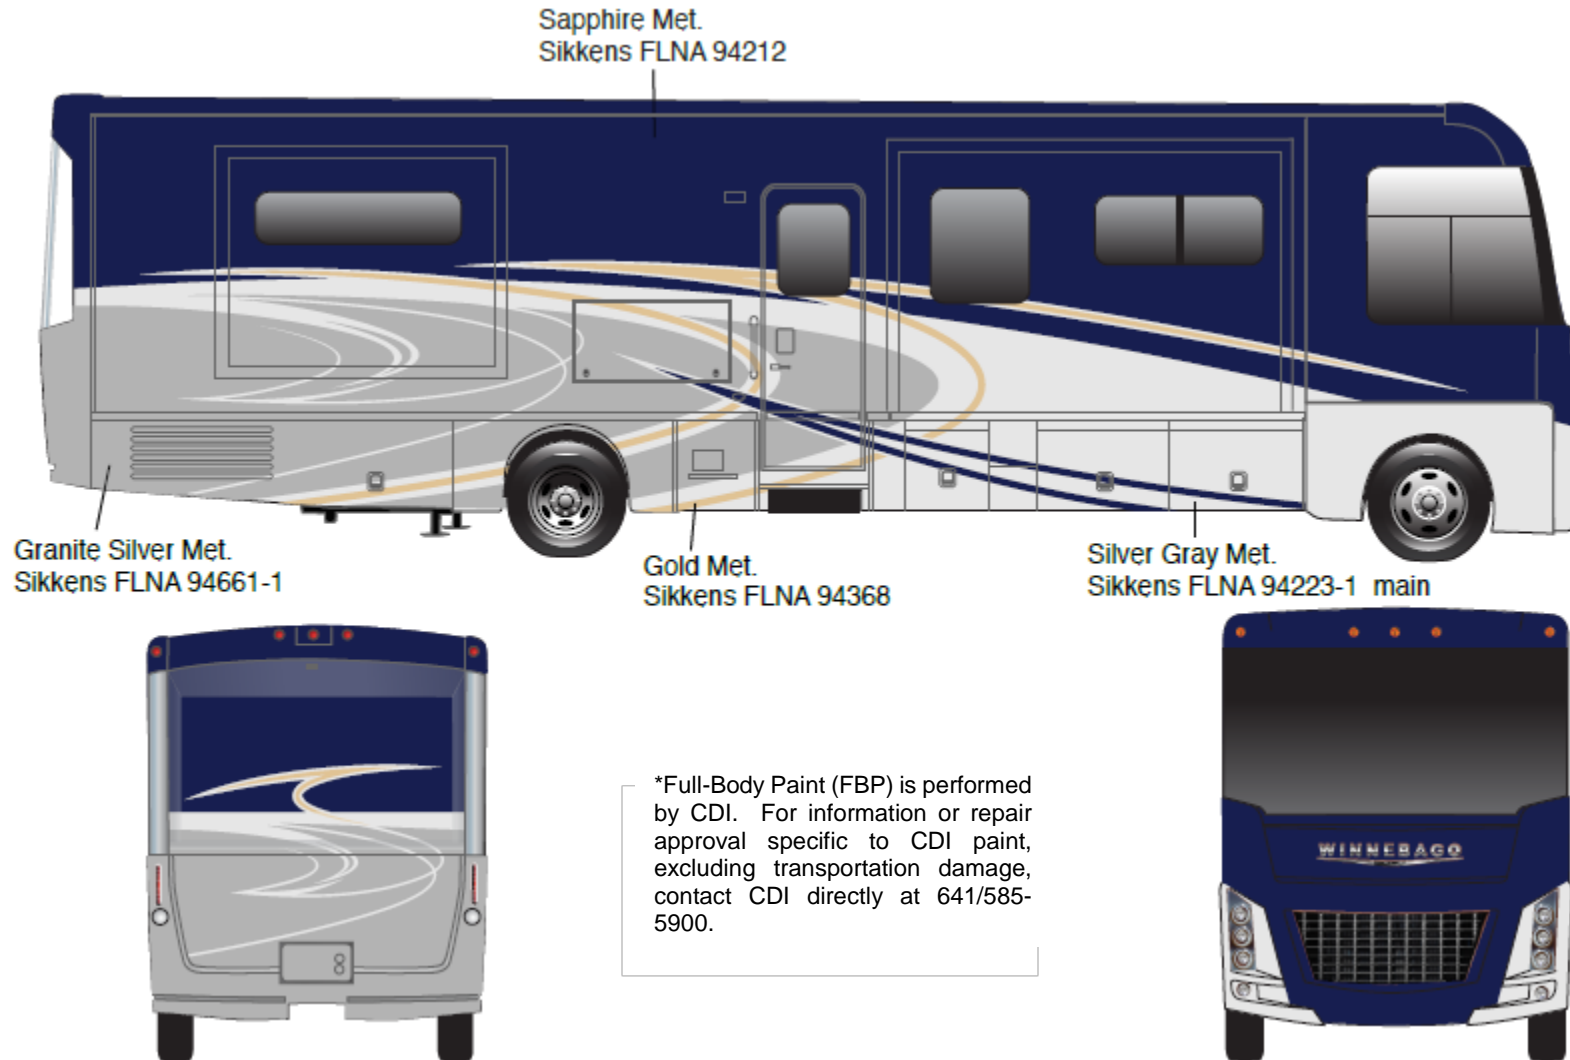

Sunrailer - Full Body Paint Option Code 95C/Pewter Pearl

Painted by CDI*

Suncruiser - Full Body Paint Option Code 95E/Sapphire

Painted by CDI*

Suncruiser - Full Body Paint Option Code 95F/Amber

Painted by CDI*