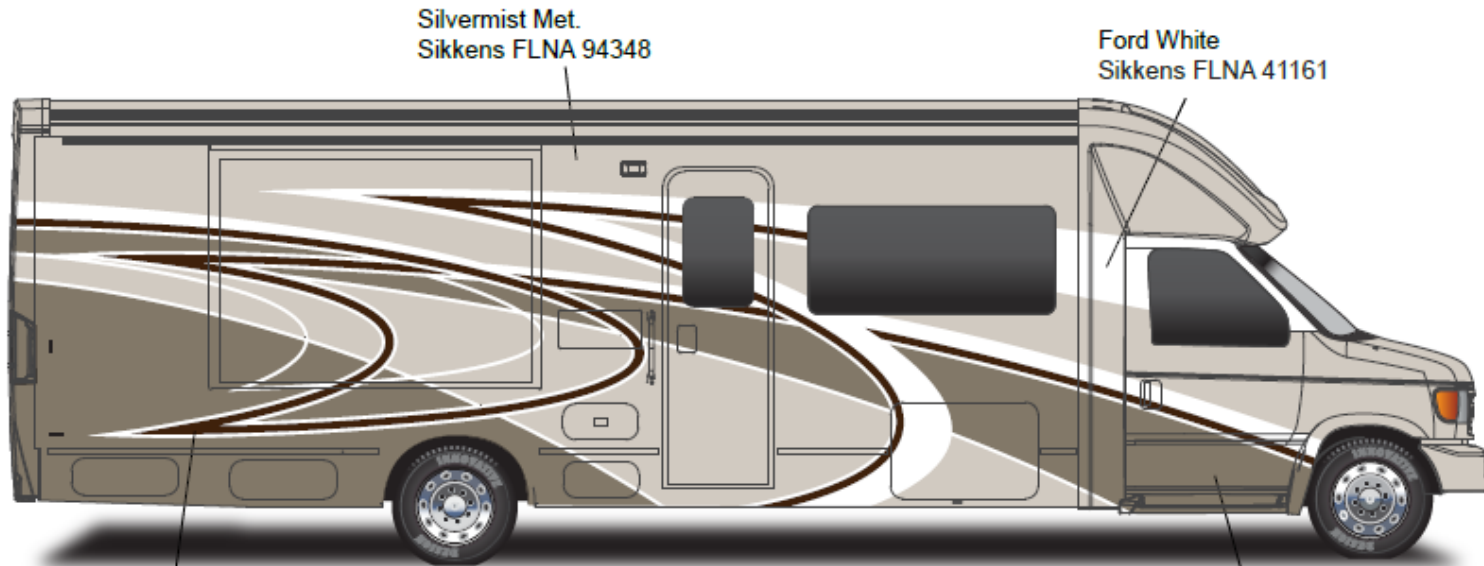

Cambria - Full Body Paint Option Code 95F/Sierra

Painted by CDI*

Sandstone Met.
Sikkens FLNA 94642

Mineral Gray Met.
Sikkens FLNA 94211

*Full-Body Paint (FBP) is performed by CDI. For information or repair approval specific to CDI paint, excluding transportation damage, contact CDI directly at 641/585-5900.