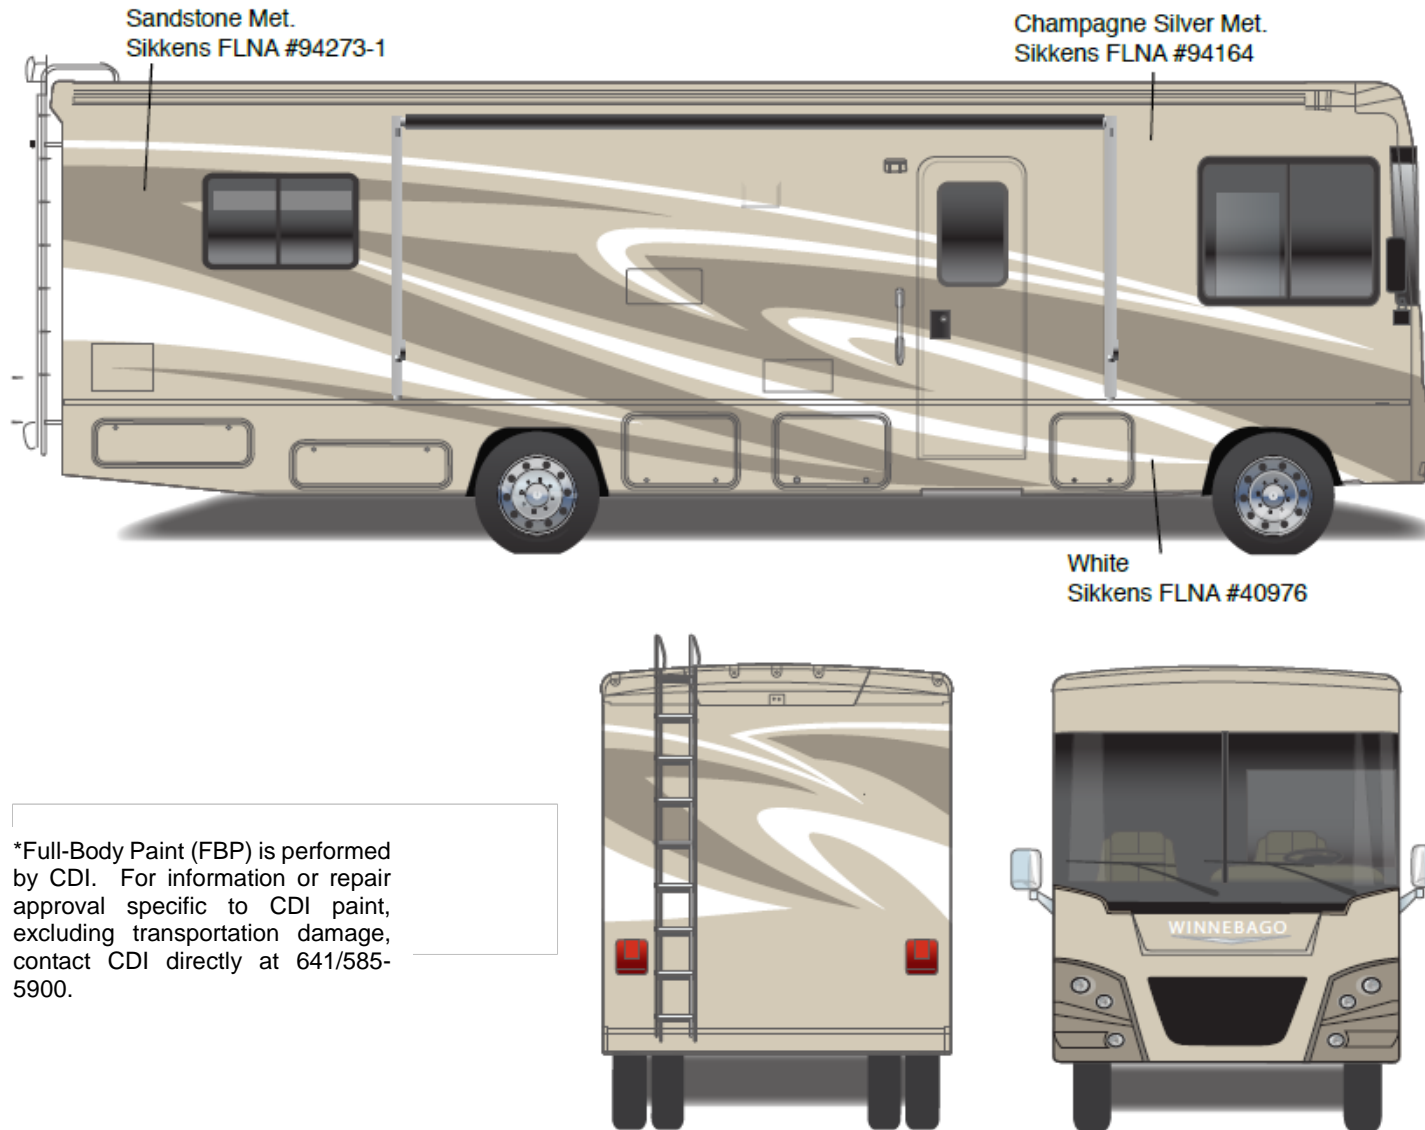

Sunstar LX - Full Body Paint Option Code 95C/Cream

Painted by CDI*

*Full-Body Paint (FBP) is performed by CDI. For information or repair approval specific to CDI paint, excluding transportation damage, contact CDI directly at 641/585-5900.