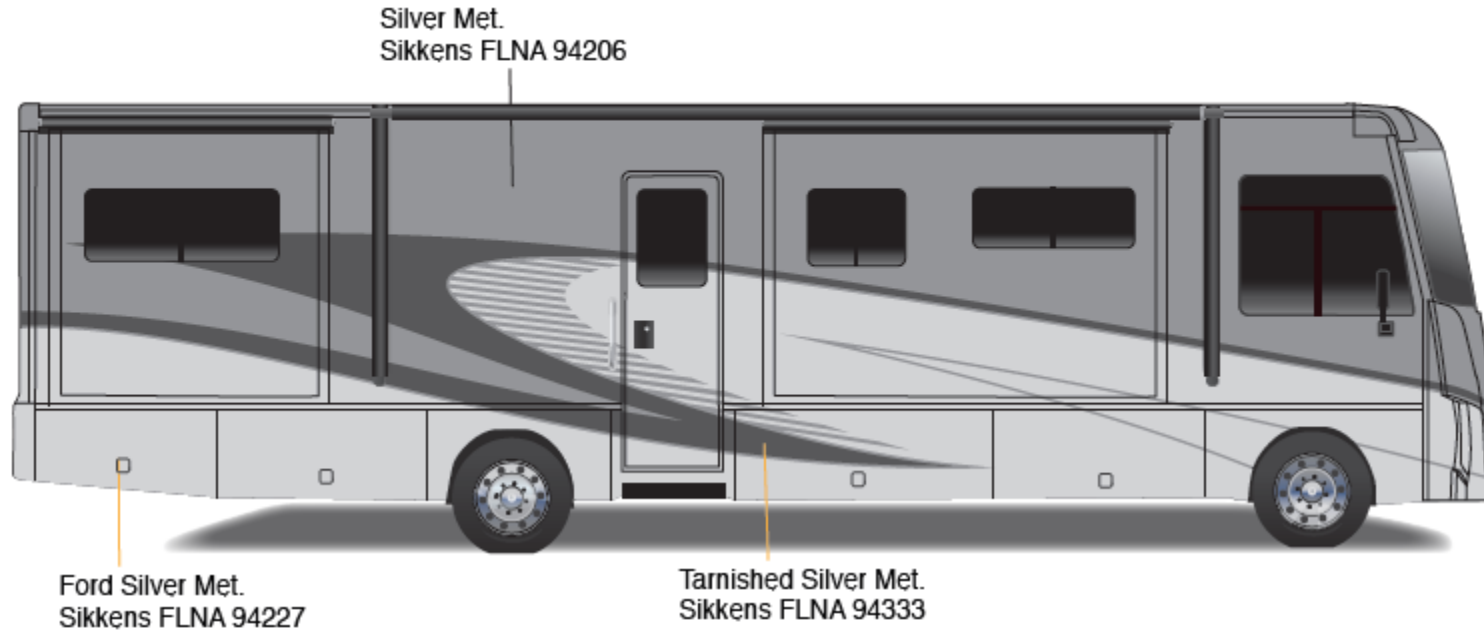

Sarova - Full Body Paint Option Code 95E/Cloud

Painted by CDI*