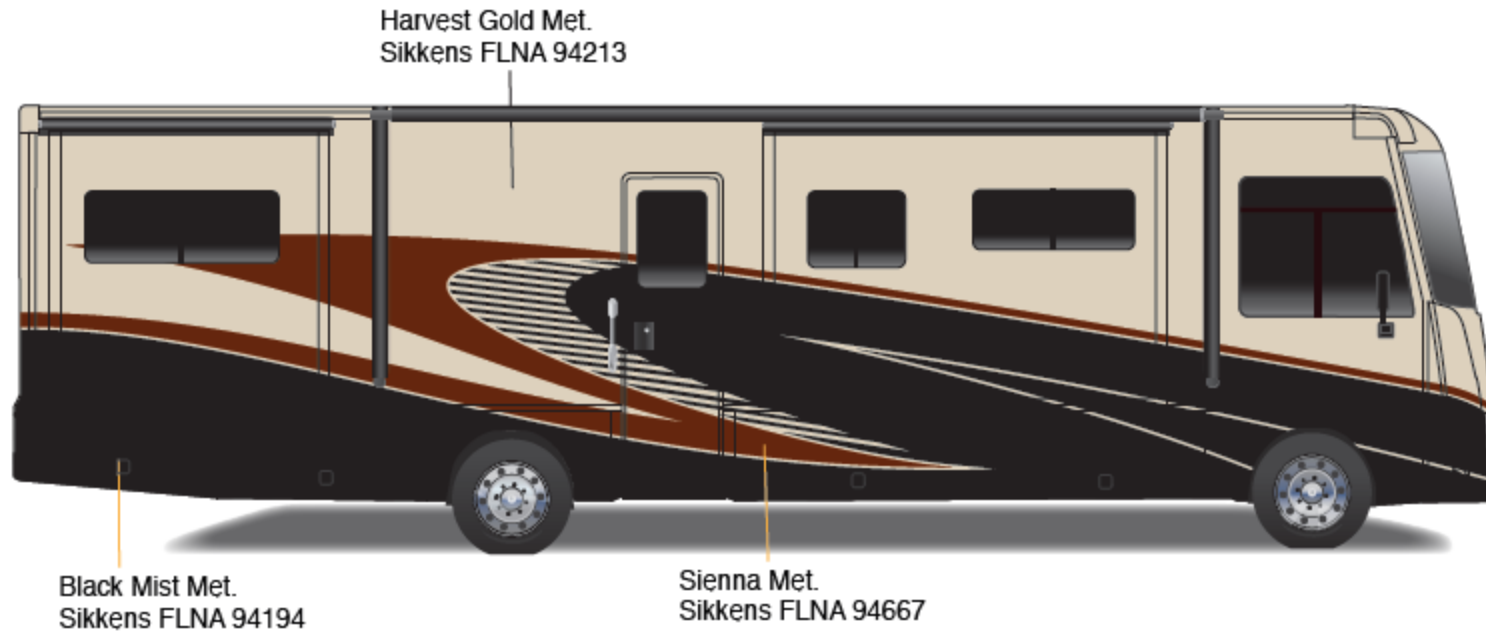

Sunova - Full Body Paint Option Code 95G/Cayenne

Painted by CDI*