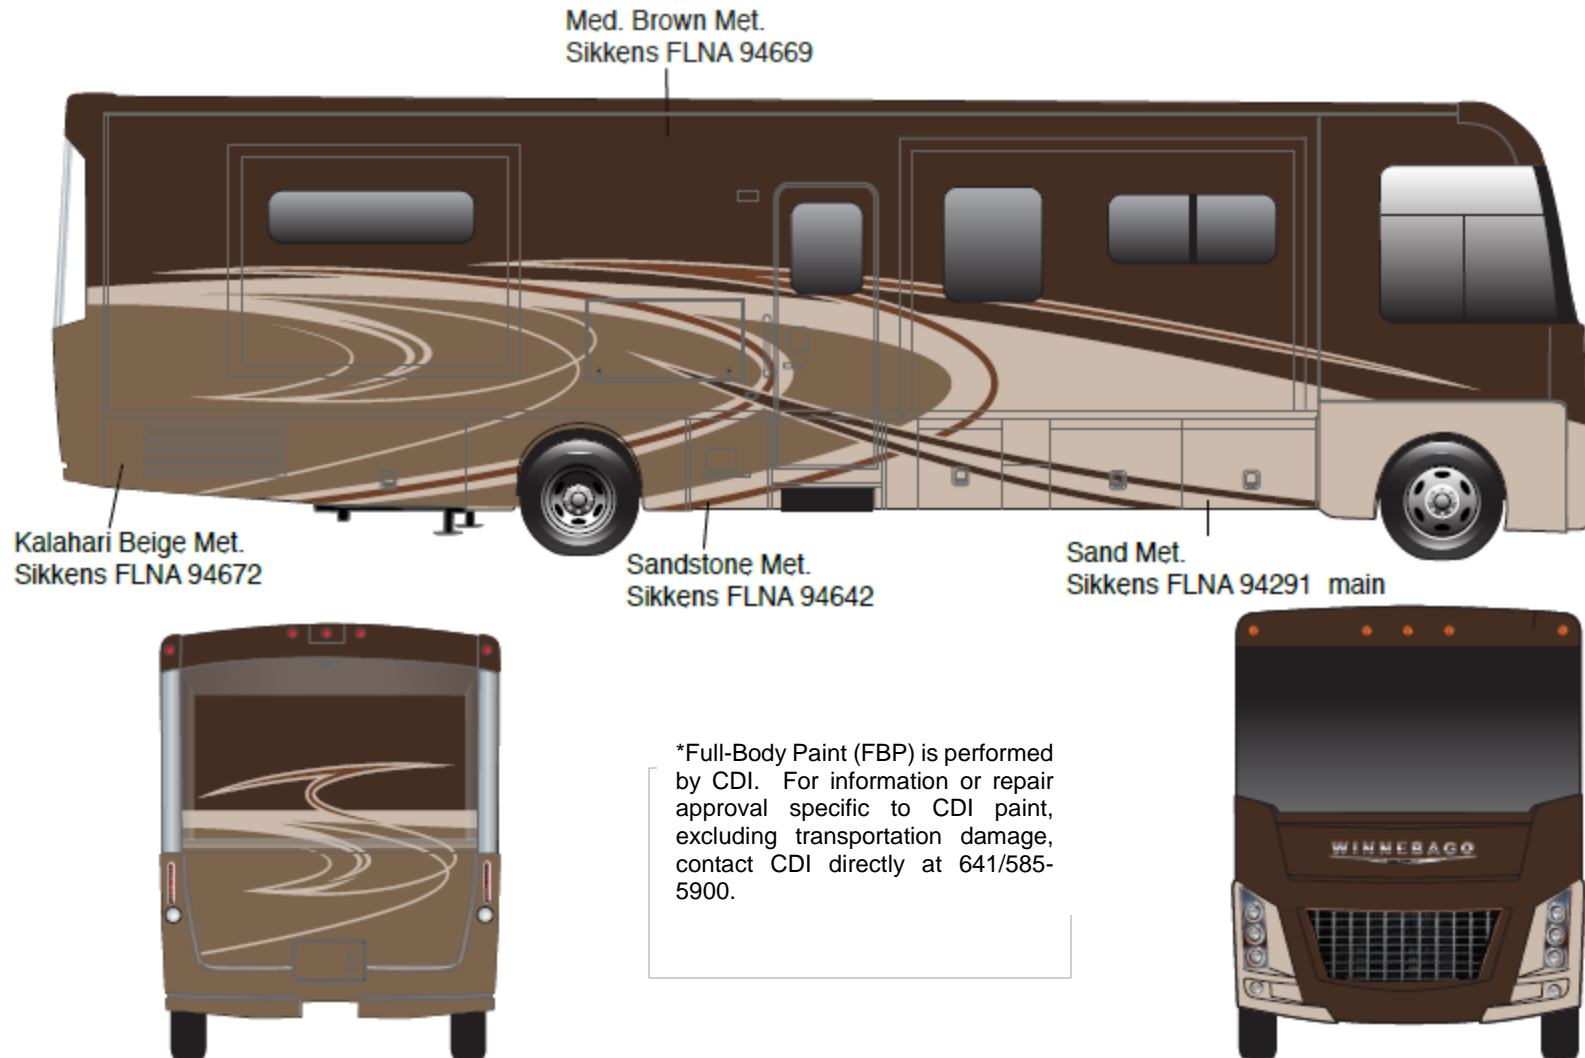

Suncruiser - Full Body Paint Option Code 95H/Sandstone

Painted by CDI*