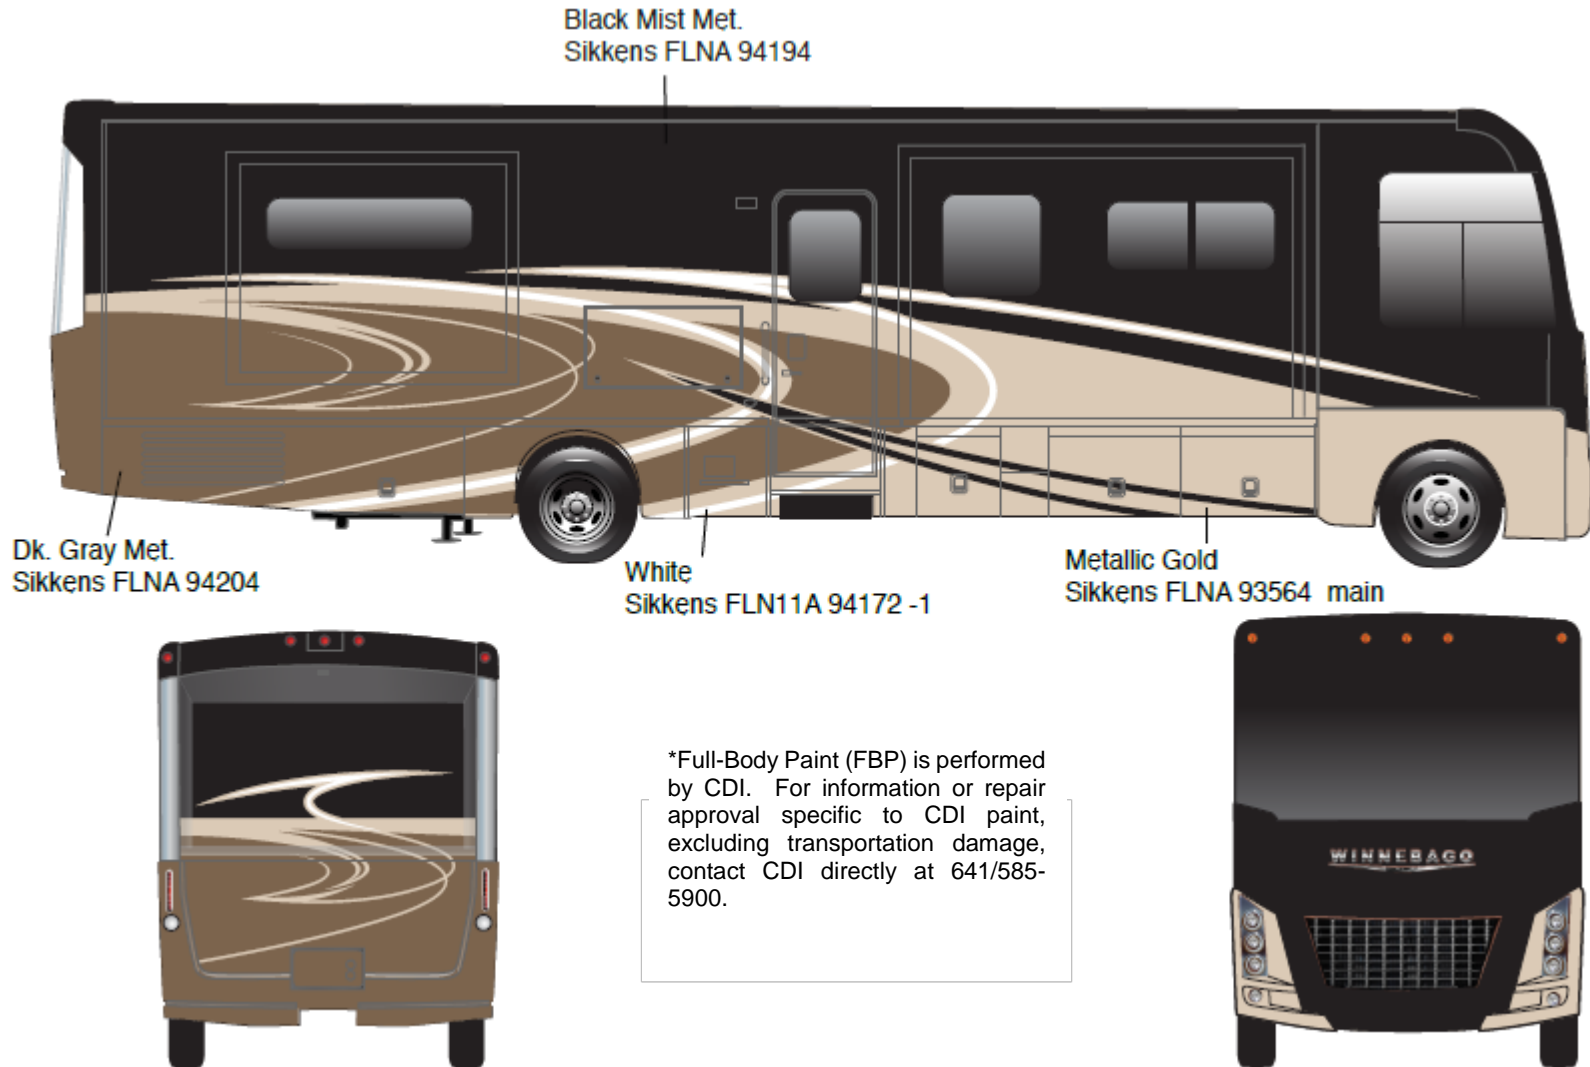

Suncruiser - Full Body Paint Option Code 95C/Black Walnut

Painted by CDI*