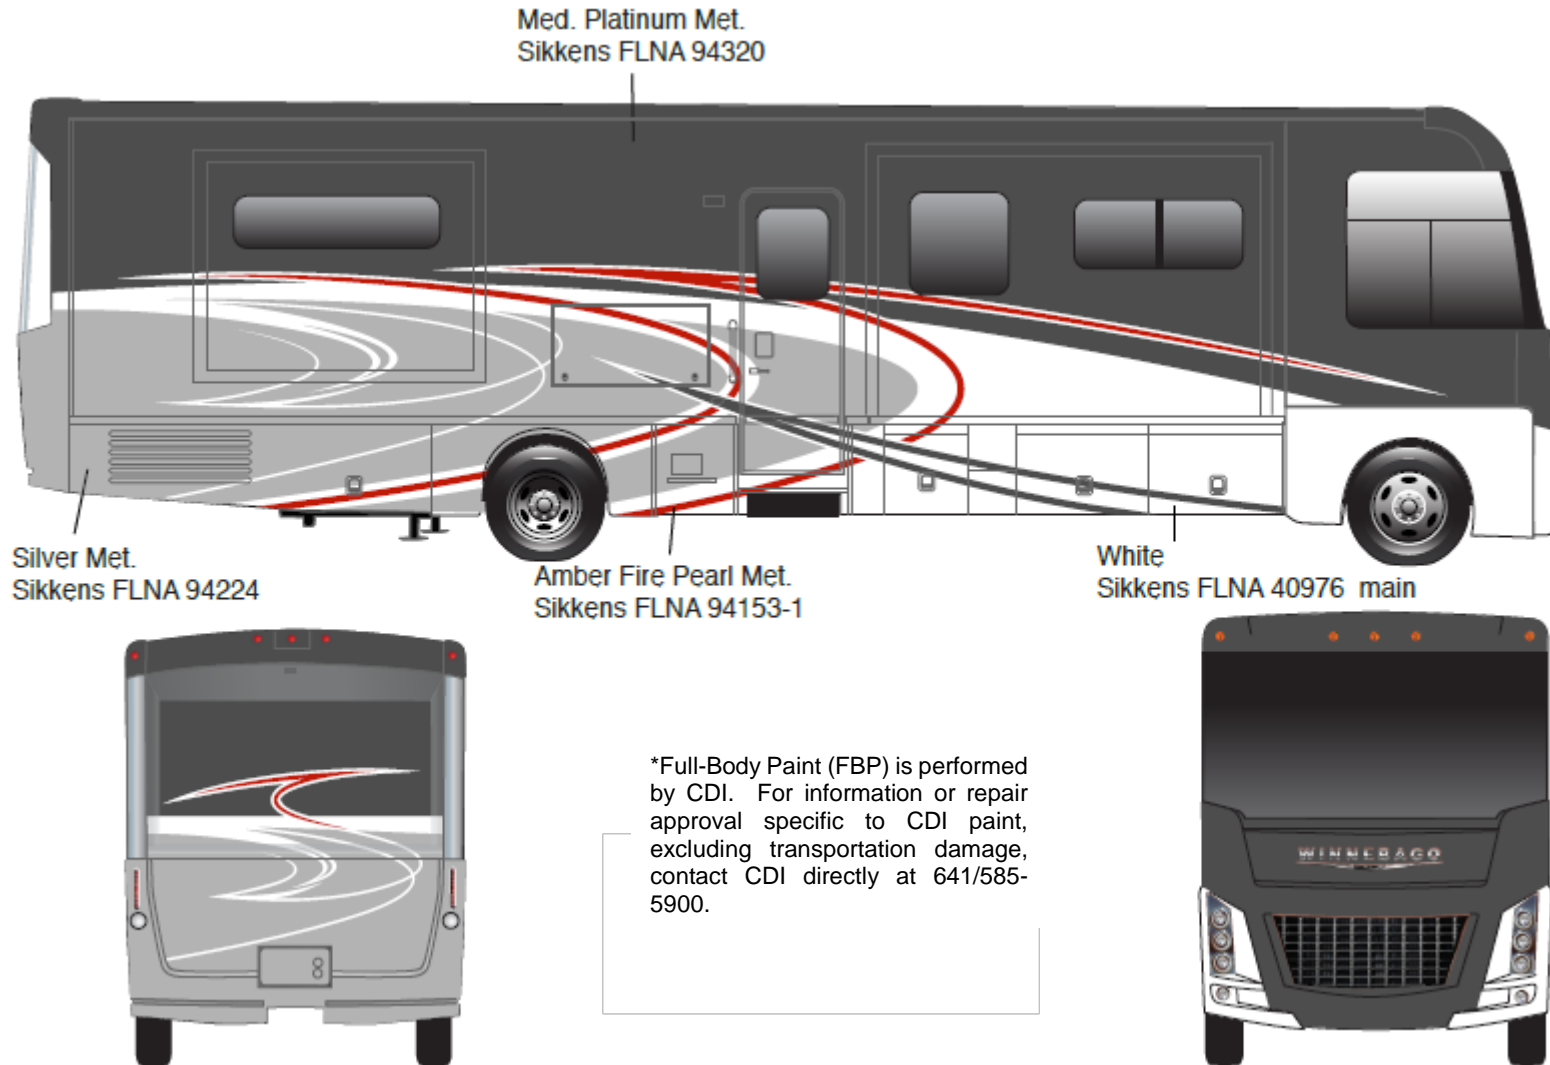

Sunrailer - Full Body Paint Option Code 95C/Pewter Pearl

Painted by CDI*

Suncruiser - Full Body Paint Option Code 95E/Sapphire

Painted by CDI*

Suncruiser - Full Body Paint Option Code 95F/Amber

Painted by CDI*