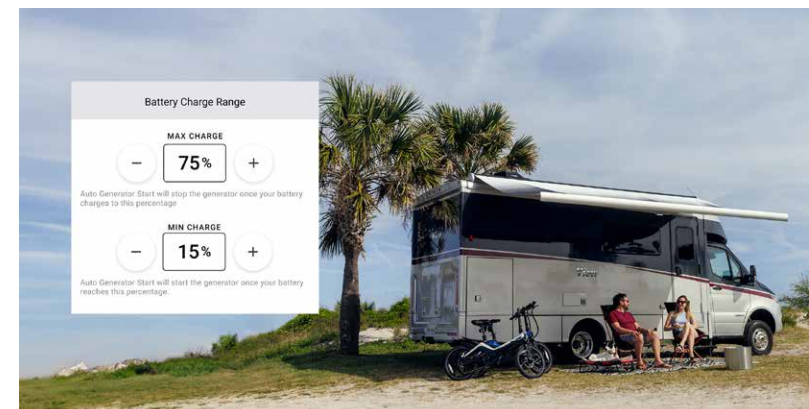

Intelligent + Intuitive

Unlike other “smart” RV platforms that simply transplant controls to your mobile device, Winnebago Connect’s unrivaled technology actively monitors and intuitively controls your RV systems and features according to your preferences - silently, efficiently and automatically.