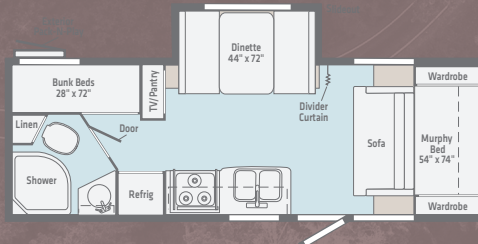

- **Spacious Kitchen** Ample galley space, a sink, double door refrigerator, microwave and even a cooktop makes cooking its own rewarding adventure.
- **Rest Fresh** Built to be a breath of fresh air, every Micro Minnie floorplan hosts a spacious mattress and windows designed for cross ventilation and a great night's sleep.
- **Open-Air Entertainment** Patio speakers and a power awning featuring LED lighting let you take the fun outside with the touch of a button.
- **Flexible Storage** Each of the 11 versatile floorplans are packed with enough added exterior storage that packing is a snap.
- **Responsive Size** Leave cumbersome extended mirrors behind. At 7-ft.-wide, Micro Minnie offers the greater visibility that makes towing and turning a snap.

2106DS /

2106FBS /

2108DS /

2108FBS /

2108TB /

2306BHS /

	1700BH	NEW 1708FB	NEW 1800BH	1808FBS	2100BH	2106DS	2106FBS	2108DS	2108FBS	2108TB	2306BHS
EXTERIOR LENGTH	19'2"	19'4.5"	21'11"	20'0"	21'11"	21'11"	21'11"	22'5"	22'5"	22'5"	25'5"
GVWR	3,700	7,000	7,000	7,000	7,000	7,000	7,000	7,000	7,000	7,000	7,000
DRY WEIGHT	3,010	3,380	3,660	3,560	3,760	3,705	3,705	3,900	3,900	3,950	4,260
DRY HITCH WEIGHT	380	340	382	390	430	360	360	410	410	435	495