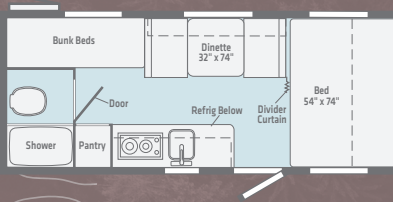

- **Spacious Kitchen** Ample galley space, a sink, double door refrigerator, microwave and even a cooktop makes cooking its own rewarding adventure.
- **Rest Fresh** Built to be a breath of fresh air, every Micro Minnie floorplan hosts a spacious mattress and windows designed for cross ventilation and a great night's sleep.
- **Open-Air Entertainment** Patio speakers and a power awning featuring LED lighting let you take the fun outside with the touch of a button.
- **Flexible Storage** Each of the 11 versatile floorplans are packed with enough added exterior storage that packing is a snap.
- **Responsive Size** Leave cumbersome extended mirrors behind. At 7-ft.-wide, Micro Minnie offers the greater visibility that makes towing and turning a snap.

WINNEBAGO
BOUND BY THE W™

1700BH /

1708FB /

NEW

1800BH /

NEW

1808FBS /

2100BH /

2106DS /

2106FBS /

2108DS /

2108FBS /

2108TB /

2306BHS /

	1700BH	NEW 1708FB	NEW 1800BH	1808FBS	2100BH	2106DS	2106FBS	2108DS	2108FBS	2108TB	2306BHS
EXTERIOR LENGTH	19'2"	19'4.5"	21'11"	20'0"	21'11"	21'11"	21'11"	22'5"	22'5"	22'5"	25'5"
GVWR	3,700	7,000	7,000	7,000	7,000	7,000	7,000	7,000	7,000	7,000	7,000
DRY WEIGHT	3,010	3,380	3,660	3,560	3,760	3,705	3,705	3,900	3,900	3,950	4,260
DRY HITCH WEIGHT	380	340	382	390	430	360	360	410	410	435	495