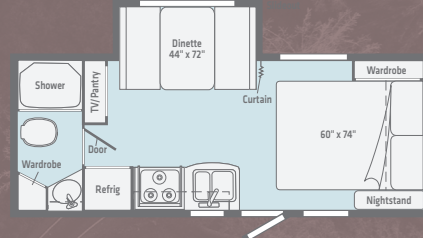

- **Spacious Kitchen** Ample galley space, a sink, double door refrigerator, microwave and even a cooktop makes cooking its own rewarding adventure.
- **Rest Fresh** Built to be a breath of fresh air, every Micro Minnie floorplan hosts a spacious mattress and windows designed for cross ventilation and a great night's sleep.
- **Open-Air Entertainment** Patio speakers and a power awning featuring LED lighting let you take the fun outside with the touch of a button.
- **Flexible Storage** Each of the 11 versatile floorplans are packed with enough added exterior storage that packing is a snap.
- **Responsive Size** Leave cumbersome extended mirrors behind. At 7-ft.-wide, Micro Minnie offers the greater visibility that makes towing and turning a snap.

WINNEBAGO
BOUND BY THE W™

1700BH /

1708FB /

NEW

1800BH /

NEW

1808FBS /

2100BH /

2106DS /

2106FBS /

2108DS /

2108FBS /

2108TB /

2306BHS /

	1700BH	NEW 1708FB	NEW 1800BH	1808FBS	2100BH	2106DS	2106FBS	2108DS	2108FBS	2108TB	2306BHS
EXTERIOR LENGTH	19'2"	19'4.5"	21'11"	20'0"	21'11"	21'11"	21'11"	22'5"	22'5"	22'5"	25'5"
GVWR	3,700	7,000	7,000	7,000	7,000	7,000	7,000	7,000	7,000	7,000	7,000
DRY WEIGHT	3,010	3,380	3,660	3,560	3,760	3,705	3,705	3,900	3,900	3,950	4,260
DRY HITCH WEIGHT	380	340	382	390	430	360	360	410	410	435	495