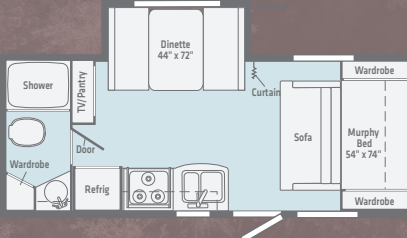

- **Spacious Kitchen** Ample galley space, a sink, double door refrigerator, microwave and even a cooktop makes cooking its own rewarding adventure.
- **Rest Fresh** Built to be a breath of fresh air, every Micro Minnie floorplan hosts a spacious mattress and windows designed for cross ventilation and a great night's sleep.
- **Open-Air Entertainment** Patio speakers and a power awning featuring LED lighting let you take the fun outside with the touch of a button.
- **Flexible Storage** Each of the 11 versatile floorplans are packed with enough added exterior storage that packing is a snap.
- **Responsive Size** Leave cumbersome extended mirrors behind. At 7-ft.-wide, Micro Minnie offers the greater visibility that makes towing and turning a snap.

WINNEBAGO
BOUND BY THE W™

1700BH /

1708FB /

NEW

1800BH /

NEW

1808FBS /

2100BH /

2106DS /

2106FBS /

2108DS /

2108FBS /

2108TB /

2306BHS /

	1700BH	NEW 1708FB	NEW 1800BH	1808FBS	2100BH	2106DS	2106FBS	2108DS	2108FBS	2108TB	2306BHS
EXTERIOR LENGTH	19'2"	19'4.5"	21'11"	20'0"	21'11"	21'11"	21'11"	22'5"	22'5"	22'5"	25'5"
GVWR	3,700	7,000	7,000	7,000	7,000	7,000	7,000	7,000	7,000	7,000	7,000
DRY WEIGHT	3,010	3,380	3,660	3,560	3,760	3,705	3,705	3,900	3,900	3,950	4,260
DRY HITCH WEIGHT	380	340	382	390	430	360	360	410	410	435	495