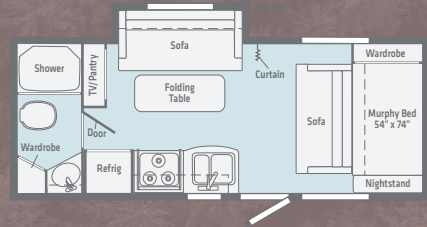

- **Spacious Kitchen** Ample galley space, a sink, double door refrigerator, microwave and even a cooktop makes cooking its own rewarding adventure.
- **Rest Fresh** Built to be a breath of fresh air, every Micro Minnie floorplan hosts a spacious mattress and windows designed for cross ventilation and a great night's sleep.
- **Open-Air Entertainment** Patio speakers and a power awning featuring LED lighting let you take the fun outside with the touch of a button.
- **Flexible Storage** Each of the 11 versatile floorplans are packed with enough added exterior storage that packing is a snap.
- **Responsive Size** Leave cumbersome extended mirrors behind. At 7-ft.-wide, Micro Minnie offers the greater visibility that makes towing and turning a snap.

WINNEBAGO
BOUND BY THE W™

1700BH /

1708FB /

NEW

1800BH /

NEW

1808FBS /

2100BH /

2106DS /

2106FBS /

2108DS /

2108FBS /

2108TB /

2306BHS /

	1700BH	NEW 1708FB	NEW 1800BH	1808FBS	2100BH	2106DS	2106FBS	2108DS	2108FBS	2108TB	2306BHS
EXTERIOR LENGTH	19'2"	19'4.5"	21'11"	20'0"	21'11"	21'11"	21'11"	22'5"	22'5"	22'5"	25'5"
GVWR	3,700	7,000	7,000	7,000	7,000	7,000	7,000	7,000	7,000	7,000	7,000
DRY WEIGHT	3,010	3,380	3,660	3,560	3,760	3,705	3,705	3,900	3,900	3,950	4,260
DRY HITCH WEIGHT	380	340	382	390	430	360	360	410	410	435	495