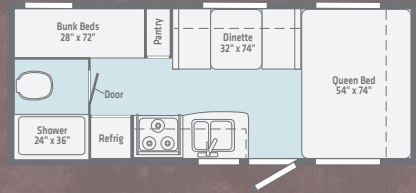

1700BH /

1708FB /

NEW

1800BH /

NEW

1808FBS /

2100BH /

2106DS /