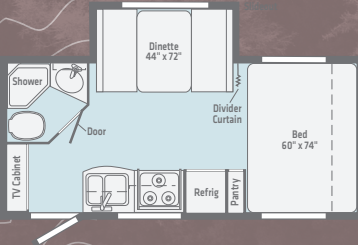

- **Spacious Kitchen** Ample galley space, a sink, double door refrigerator, microwave and even a cooktop makes cooking its own rewarding adventure.
- **Rest Fresh** Built to be a breath of fresh air, every Micro Minnie floorplan hosts a spacious mattress and windows designed for cross ventilation and a great night's sleep.
- **Open-Air Entertainment** Patio speakers and a power awning featuring LED lighting let you take the fun outside with the touch of a button.
- **Flexible Storage** Each of the 11 versatile floorplans are packed with enough added exterior storage that packing is a snap.
- **Responsive Size** Leave cumbersome extended mirrors behind. At 7-ft.-wide, Micro Minnie offers the greater visibility that makes towing and turning a snap.

WINNEBAGO
BOUND BY THE W™

1700BH /

1708FB /

NEW

1800BH /

NEW

1808FBS /

2100BH /

2106DS /

2106FBS /

2108DS /

2108FBS /

2108TB /

2306BHS /

	1700BH	NEW 1708FB	NEW 1800BH	1808FBS	2100BH	2106DS	2106FBS	2108DS	2108FBS	2108TB	2306BHS
EXTERIOR LENGTH	19'2"	19'4.5"	21'11"	20'0"	21'11"	21'11"	21'11"	22'5"	22'5"	22'5"	25'5"
GVWR	3,700	7,000	7,000	7,000	7,000	7,000	7,000	7,000	7,000	7,000	7,000
DRY WEIGHT	3,010	3,380	3,660	3,560	3,760	3,705	3,705	3,900	3,900	3,950	4,260
DRY HITCH WEIGHT	380	340	382	390	430	360	360	410	410	435	495