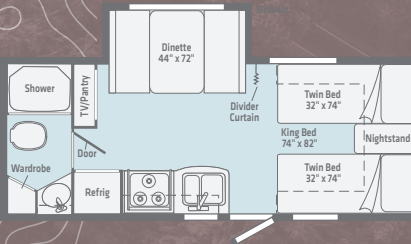

- **Spacious Kitchen** Ample galley space, a sink, double door refrigerator, microwave and even a cooktop makes cooking its own rewarding adventure.
- **Rest Fresh** Built to be a breath of fresh air, every Micro Minnie floorplan hosts a spacious mattress and windows designed for cross ventilation and a great night's sleep.
- **Open-Air Entertainment** Patio speakers and a power awning featuring LED lighting let you take the fun outside with the touch of a button.
- **Flexible Storage** Each of the 11 versatile floorplans are packed with enough added exterior storage that packing is a snap.
- **Responsive Size** Leave cumbersome extended mirrors behind. At 7-ft.-wide, Micro Minnie offers the greater visibility that makes towing and turning a snap.

2106DS /

2106FBS /

2108DS /

2108FBS /

2108TB /

2306BHS /

	1700BH	NEW 1708FB	NEW 1800BH	1808FBS	2100BH	2106DS	2106FBS	2108DS	2108FBS	2108TB	2306BHS
EXTERIOR LENGTH	19'2"	19'4.5"	21'11"	20'0"	21'11"	21'11"	21'11"	22'5"	22'5"	22'5"	25'5"
GVWR	3,700	7,000	7,000	7,000	7,000	7,000	7,000	7,000	7,000	7,000	7,000
DRY WEIGHT	3,010	3,380	3,660	3,560	3,760	3,705	3,705	3,900	3,900	3,950	4,260
DRY HITCH WEIGHT	380	340	382	390	430	360	360	410	410	435	495