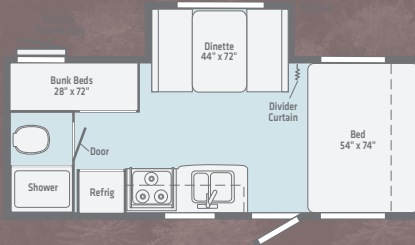

- **Spacious Kitchen** Ample galley space, a sink, double door refrigerator, microwave and even a cooktop makes cooking its own rewarding adventure.
- **Rest Fresh** Built to be a breath of fresh air, every Micro Minnie floorplan hosts a spacious mattress and windows designed for cross ventilation and a great night's sleep.
- **Open-Air Entertainment** Patio speakers and a power awning featuring LED lighting let you take the fun outside with the touch of a button.
- **Flexible Storage** Each of the 11 versatile floorplans are packed with enough added exterior storage that packing is a snap.
- **Responsive Size** Leave cumbersome extended mirrors behind. At 7-ft.-wide, Micro Minnie offers the greater visibility that makes towing and turning a snap.

WINNEBAGO
BOUND BY THE W™

1700BH /

1708FB /

NEW

1800BH /

NEW

1808FBS /

2100BH /

2106DS /

2106FBS /

2108DS /

2108FBS /

2108TB /

2306BHS /

	1700BH	NEW 1708FB	NEW 1800BH	1808FBS	2100BH	2106DS	2106FBS	2108DS	2108FBS	2108TB	2306BHS
EXTERIOR LENGTH	19'2"	19'4.5"	21'11"	20'0"	21'11"	21'11"	21'11"	22'5"	22'5"	22'5"	25'5"
GVWR	3,700	7,000	7,000	7,000	7,000	7,000	7,000	7,000	7,000	7,000	7,000
DRY WEIGHT	3,010	3,380	3,660	3,560	3,760	3,705	3,705	3,900	3,900	3,950	4,260
DRY HITCH WEIGHT	380	340	382	390	430	360	360	410	410	435	495