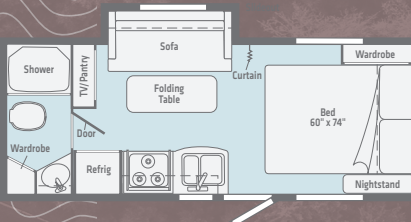

- **Spacious Kitchen** Ample galley space, a sink, double door refrigerator, microwave and even a cooktop makes cooking its own rewarding adventure.
- **Rest Fresh** Built to be a breath of fresh air, every Micro Minnie floorplan hosts a spacious mattress and windows designed for cross ventilation and a great night's sleep.
- **Open-Air Entertainment** Patio speakers and a power awning featuring LED lighting let you take the fun outside with the touch of a button.
- **Flexible Storage** Each of the 11 versatile floorplans are packed with enough added exterior storage that packing is a snap.
- **Responsive Size** Leave cumbersome extended mirrors behind. At 7-ft.-wide, Micro Minnie offers the greater visibility that makes towing and turning a snap.

WINNEBAGO
BOUND BY THE W™

1700BH /

1708FB /

NEW

1800BH /

NEW

1808FBS /

2100BH /

2106DS /

2106FBS /

2108DS /

2108FBS /

2108TB /

2306BHS /

	1700BH	NEW 1708FB	NEW 1800BH	1808FBS	2100BH	2106DS	2106FBS	2108DS	2108FBS	2108TB	2306BHS
EXTERIOR LENGTH	19'2"	19'4.5"	21'11"	20'0"	21'11"	21'11"	21'11"	22'5"	22'5"	22'5"	25'5"
GVWR	3,700	7,000	7,000	7,000	7,000	7,000	7,000	7,000	7,000	7,000	7,000
DRY WEIGHT	3,010	3,380	3,660	3,560	3,760	3,705	3,705	3,900	3,900	3,950	4,260
DRY HITCH WEIGHT	380	340	382	390	430	360	360	410	410	435	495